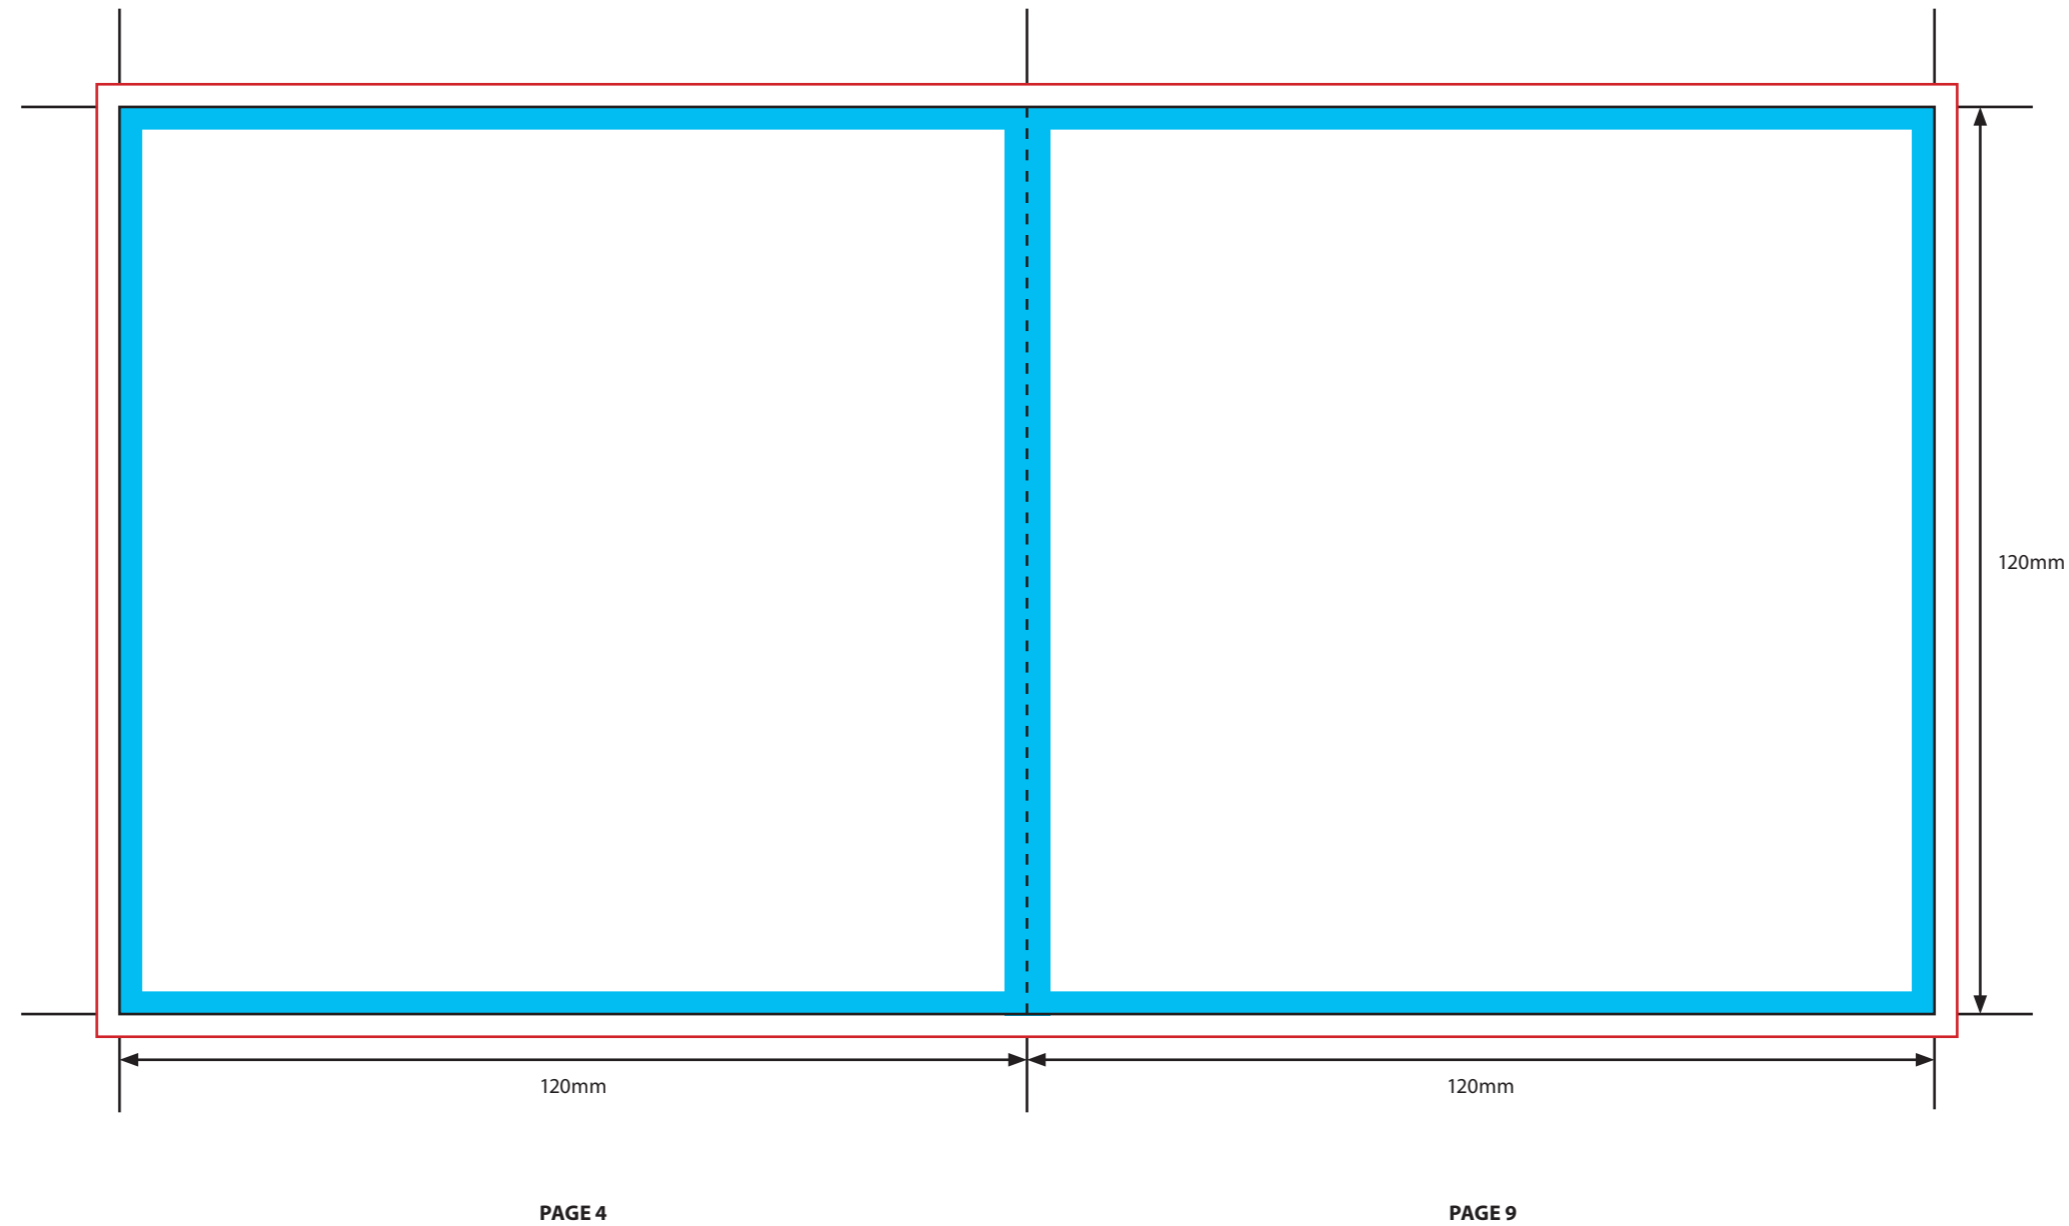

KEY

- Trim Line
- Fold Line
- 3mm Safety Area - *Important text and logos should not be in this area.*
- 3mm Required Bleed Area - *Background should extend to this line.*

PAGINATION GUIDE

- 12-1
- 2-11
- 10-3
- 4-9
- 8-5
- 6-7

AVAILABLE PAPER STOCKS *

- 150gsm Gloss Art Paper > *Standard*
- 140gsm Offset Uncoated Paper

PAPER FINISHES AVAILABLE

- Gloss Machine Varnish > *Standard*
- Matt Machine Varnish
- Offset (Uncoated)
- Gloss UV
- Matt Lamination

Please click [here](#) for useful information on the best way to set up and supply your artwork.
For any further questions please email our design team [here](#).

Please ask your account manager if you would like to change the stock and/or finish, as prices may vary.
* Please note, not all card stocks are available on all templates. Please check with your sales contact.