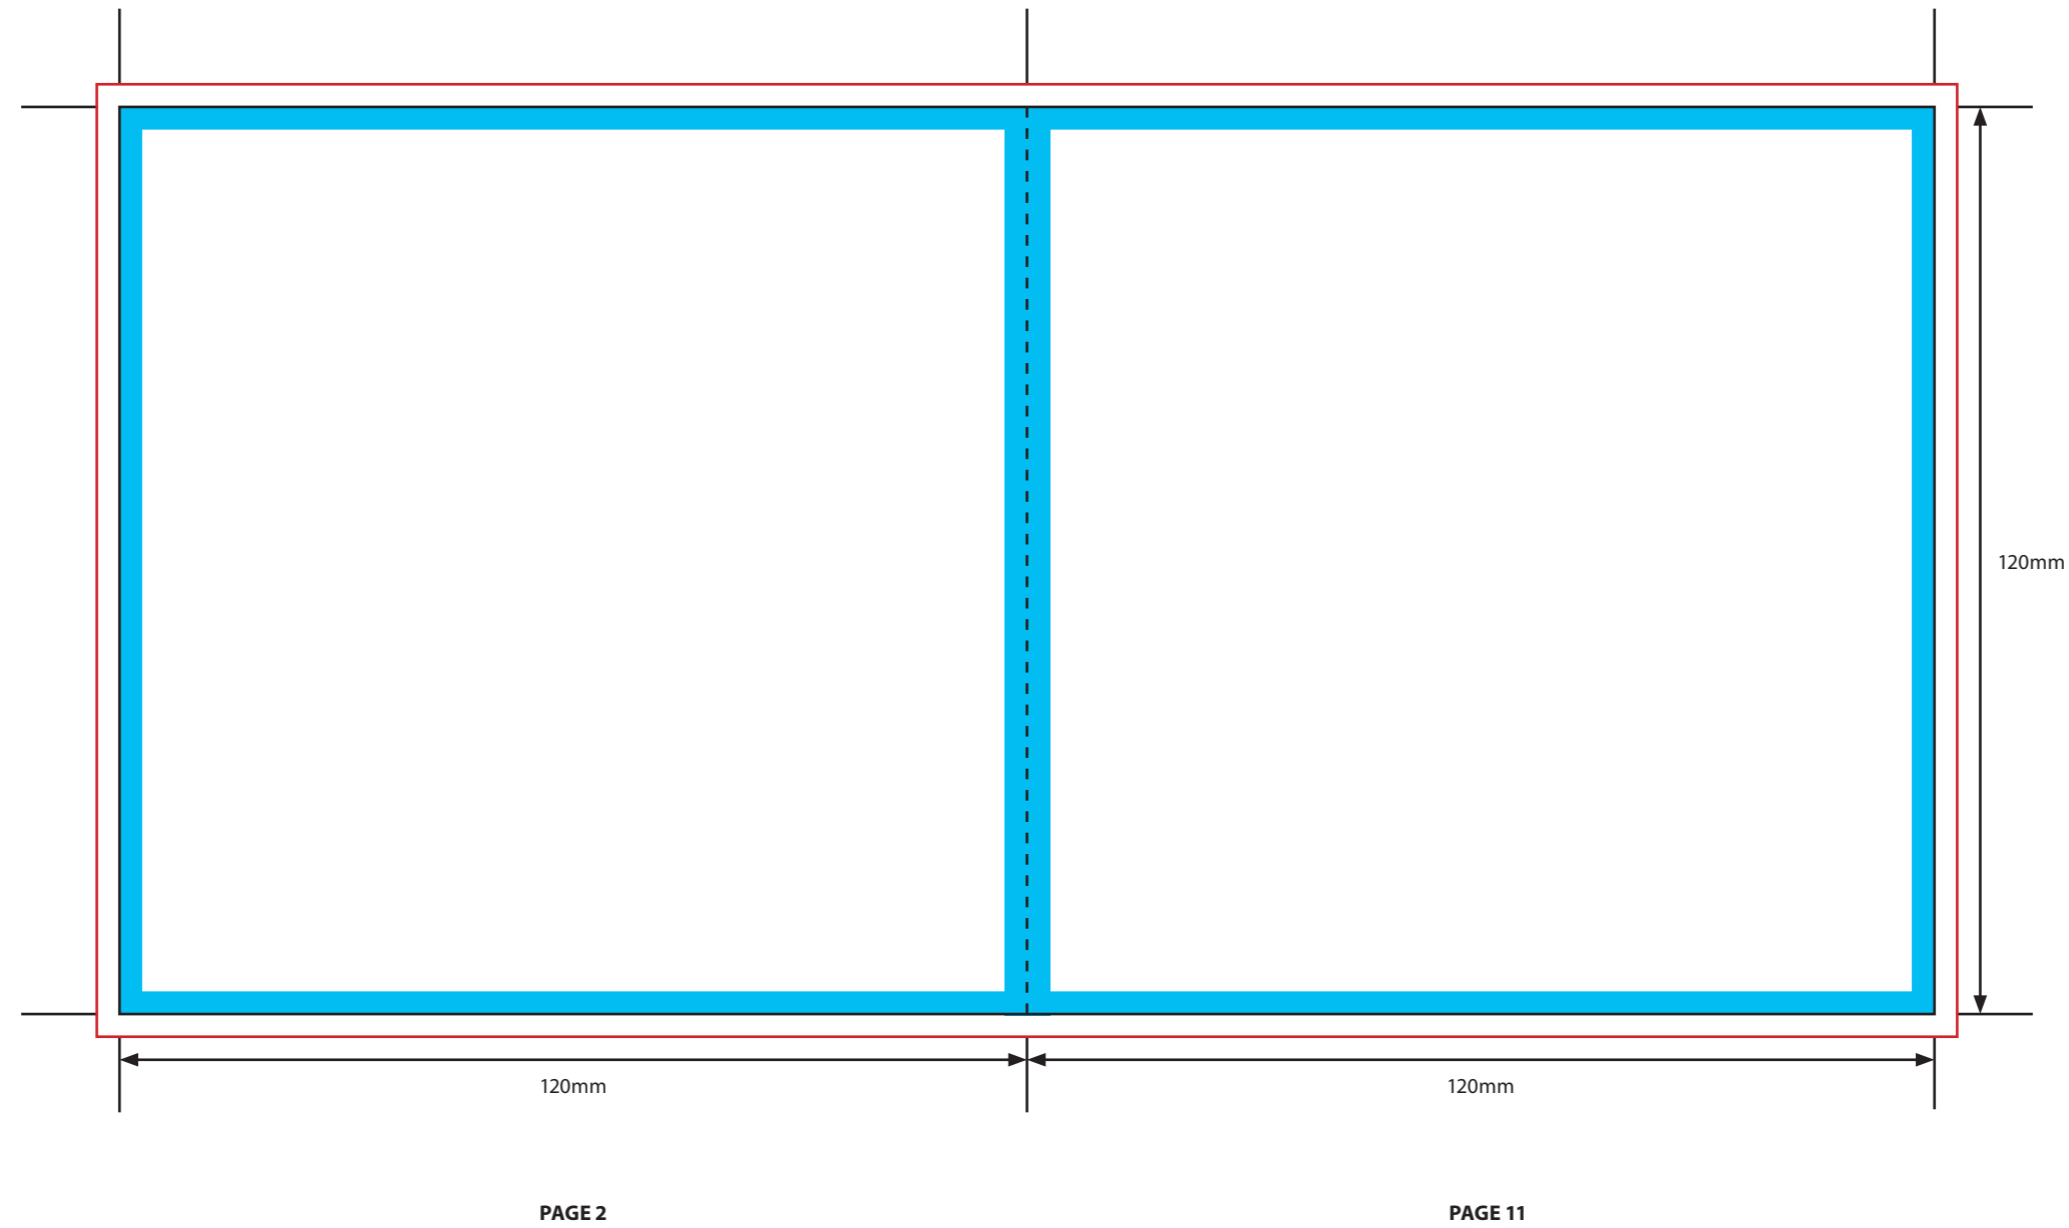

KEY

- Trim Line
- Fold Line
- 3mm Safety Area - *Important text and logos should not be in this area.*
- 3mm Required Bleed Area - *Background should extend to this line.*

PAGINATION GUIDE

- 12-1
- 2-11
- 10-3
- 4-9
- 8-5
- 6-7

AVAILABLE PAPER STOCKS *

- 150gsm Gloss Art Paper > *Standard*
- 140gsm Offset Uncoated Paper

PAPER FINISHES AVAILABLE

- Gloss Machine Varnish > *Standard*
- Matt Machine Varnish
- Offset (Uncoated)
- Gloss UV
- Matt Lamination

Please click [here](#) for useful information on the best way to set up and supply your artwork.
For any further questions please email our design team [here](#).

Please ask your account manager if you would like to change the stock and/or finish, as prices may vary.
* Please note, not all card stocks are available on all templates. Please check with your sales contact.