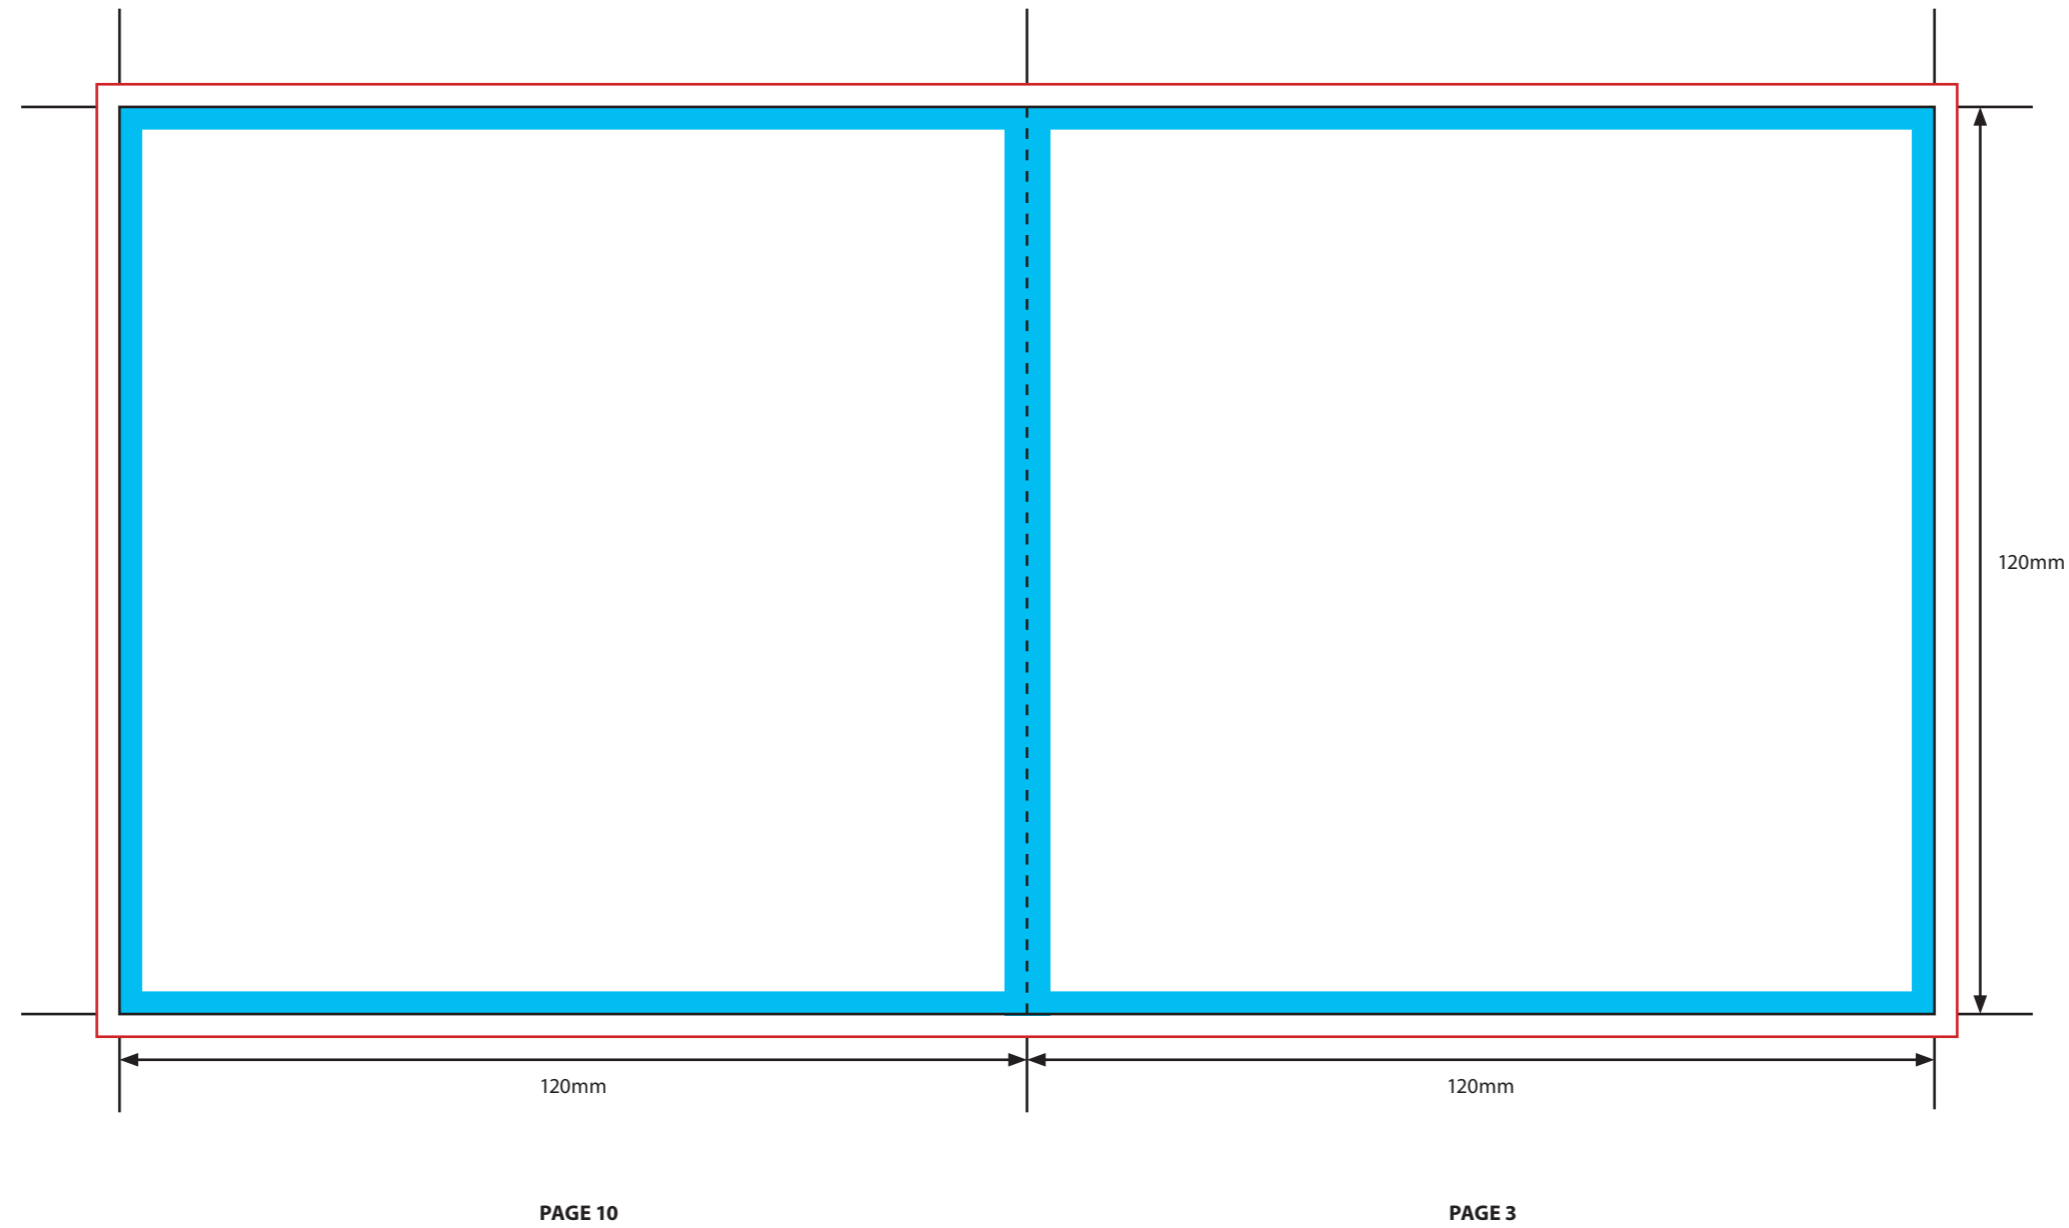

KEY

- Trim Line
- Fold Line
- 3mm Safety Area - *Important text and logos should not be in this area.*
- 3mm Required Bleed Area - *Background should extend to this line.*

PAGINATION GUIDE

- 12-1
- 2-11
- 10-3
- 4-9
- 8-5
- 6-7

AVAILABLE PAPER STOCKS *

- 150gsm Gloss Art Paper > *Standard*
- 140gsm Offset Uncoated Paper

PAPER FINISHES AVAILABLE

- Gloss Machine Varnish > *Standard*
- Matt Machine Varnish
- Offset (Uncoated)
- Gloss UV
- Matt Lamination

Please click [here](#) for useful information on the best way to set up and supply your artwork.
For any further questions please email our design team [here](#).

Please ask your account manager if you would like to change the stock and/or finish, as prices may vary.
* Please note, not all card stocks are available on all templates. Please check with your sales contact.