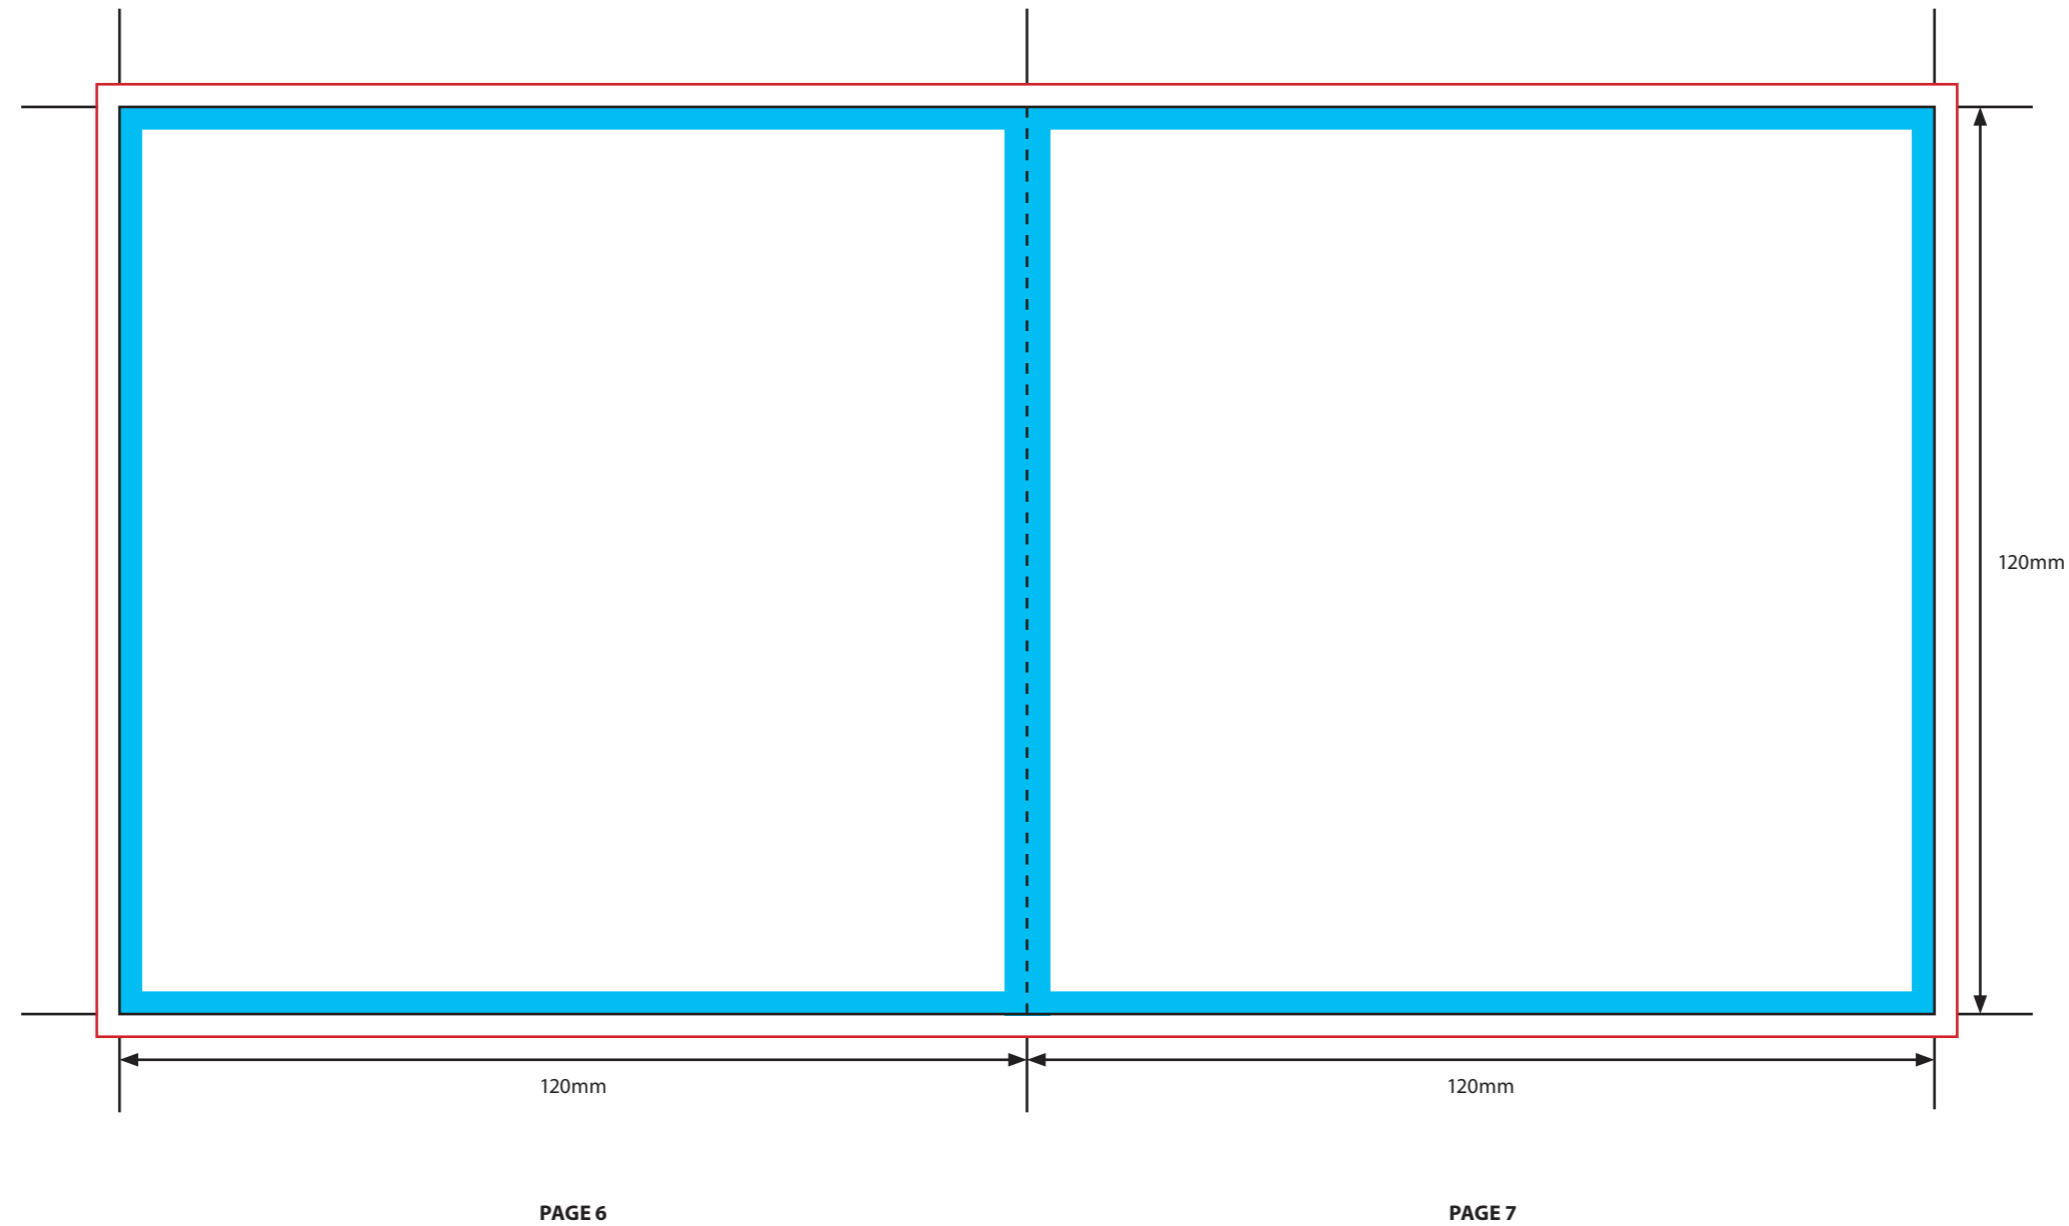

KEY

- Trim Line
- Fold Line
- 3mm Safety Area - *Important text and logos should not be in this area.*
- 3mm Required Bleed Area - *Background should extend to this line.*

PAGINATION GUIDE

- 12-1
- 2-11
- 10-3
- 4-9
- 8-5
- 6-7

AVAILABLE PAPER STOCKS *

- 150gsm Gloss Art Paper > *Standard*
- 140gsm Offset Uncoated Paper

PAPER FINISHES AVAILABLE

- Gloss Machine Varnish > *Standard*
- Matt Machine Varnish
- Offset (Uncoated)
- Gloss UV
- Matt Lamination

Please click [here](#) for useful information on the best way to set up and supply your artwork.
For any further questions please email our design team [here](#).

Please ask your account manager if you would like to change the stock and/or finish, as prices may vary.
* Please note, not all card stocks are available on all templates. Please check with your sales contact.