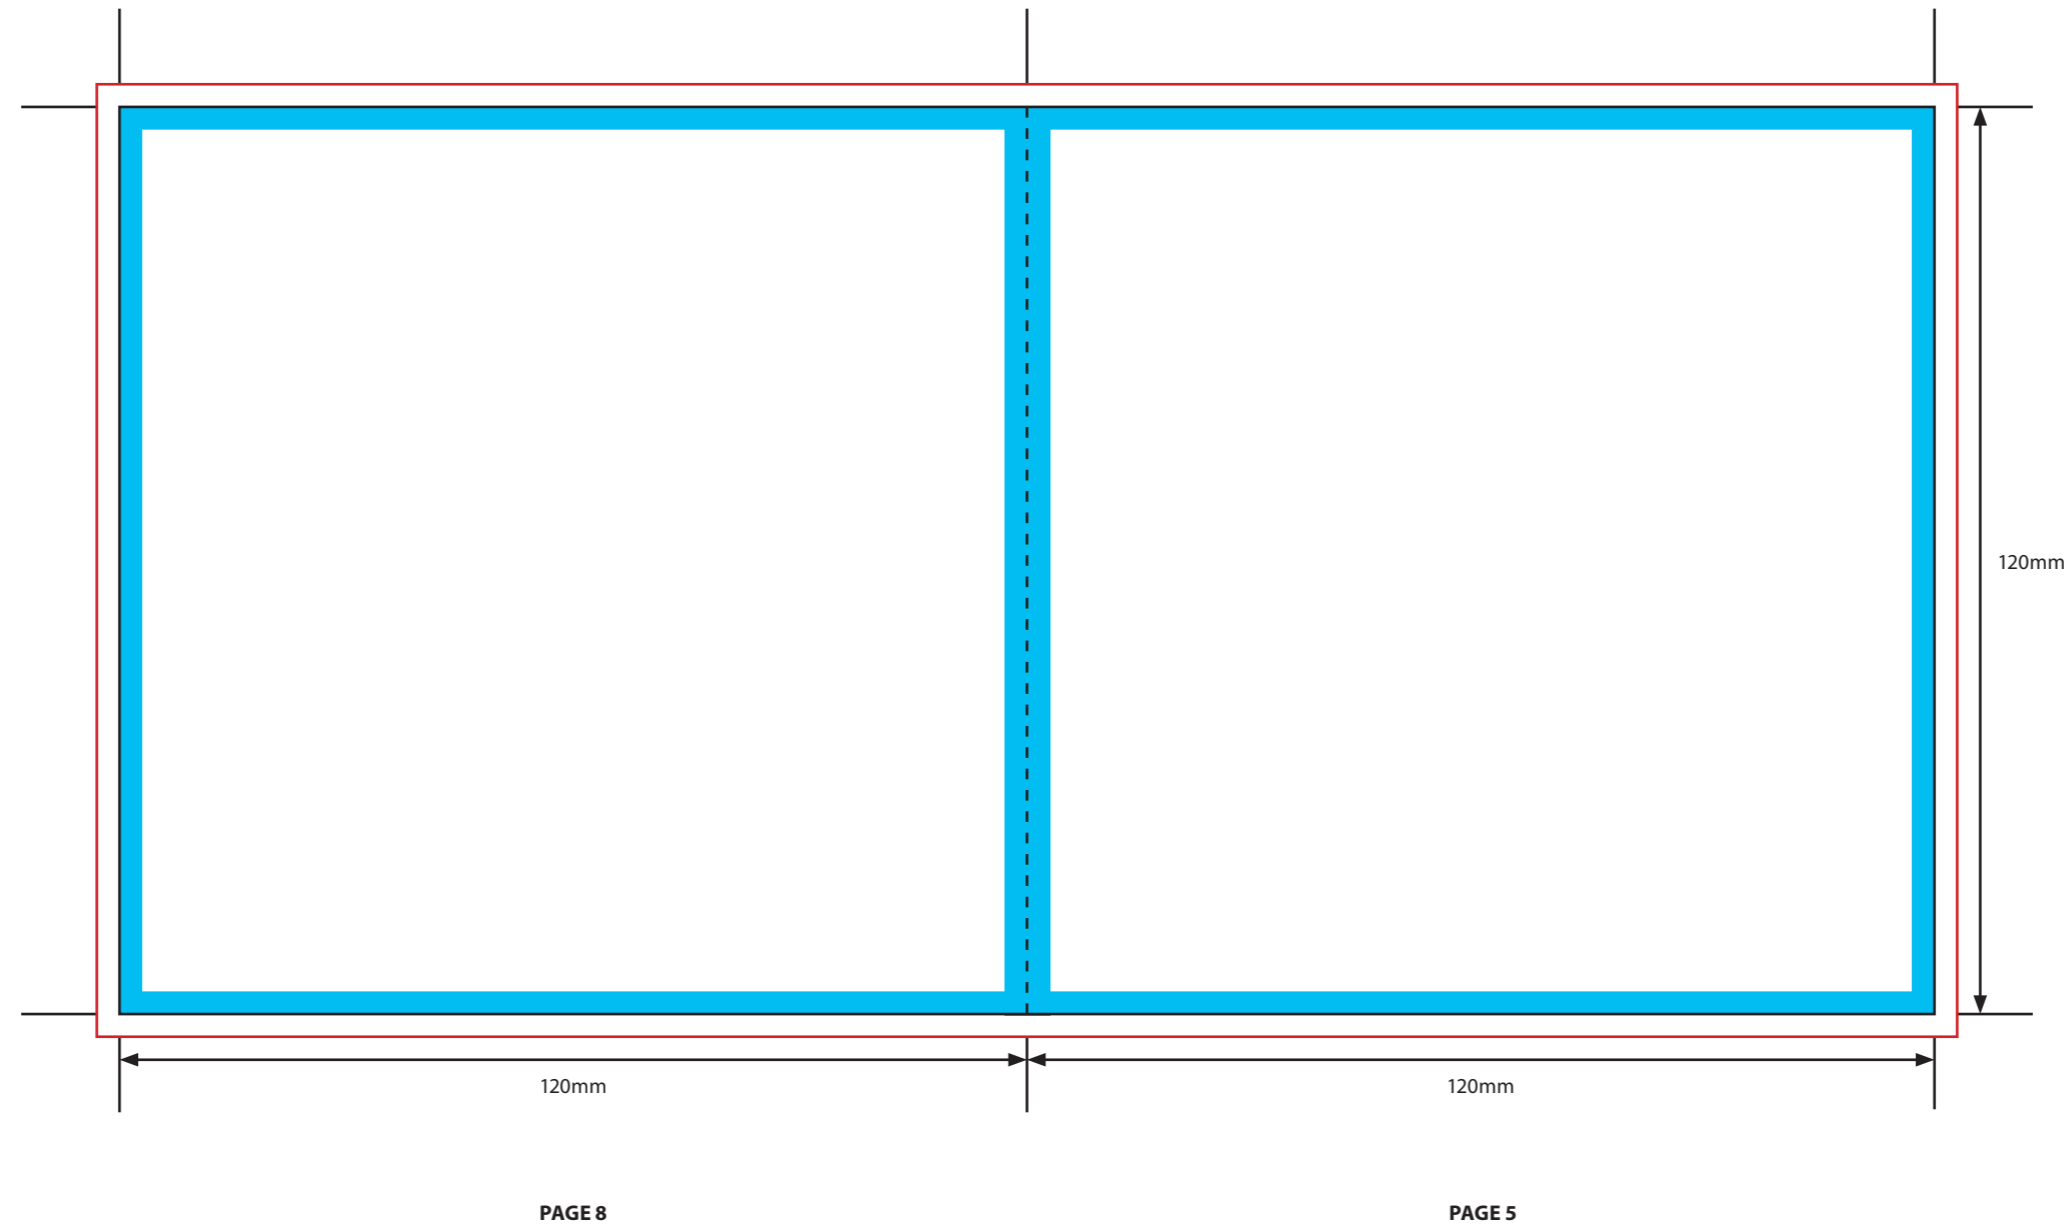

KEY

- Trim Line
- Fold Line
- 3mm Safety Area - Important text and logos should not be in this area.
- 3mm Required Bleed Area - Background should extend to this line.

PAGINATION GUIDE

- 12-1
- 2-11
- 10-3
- 4-9
- 8-5
- 6-7

AVAILABLE PAPER STOCKS *

- 150gsm Gloss Art Paper > Standard
- 140gsm Offset Uncoated Paper

PAPER FINISHES AVAILABLE

- Gloss Machine Varnish > Standard
- Matt Machine Varnish
- Offset (Uncoated)
- Gloss UV
- Matt Lamination

Please click [here](#) for useful information on the best way to set up and supply your artwork.
For any further questions please email our design team [here](#).

Please ask your account manager if you would like to change the stock and/or finish, as prices may vary.
* Please note, not all card stocks are available on all templates. Please check with your sales contact.