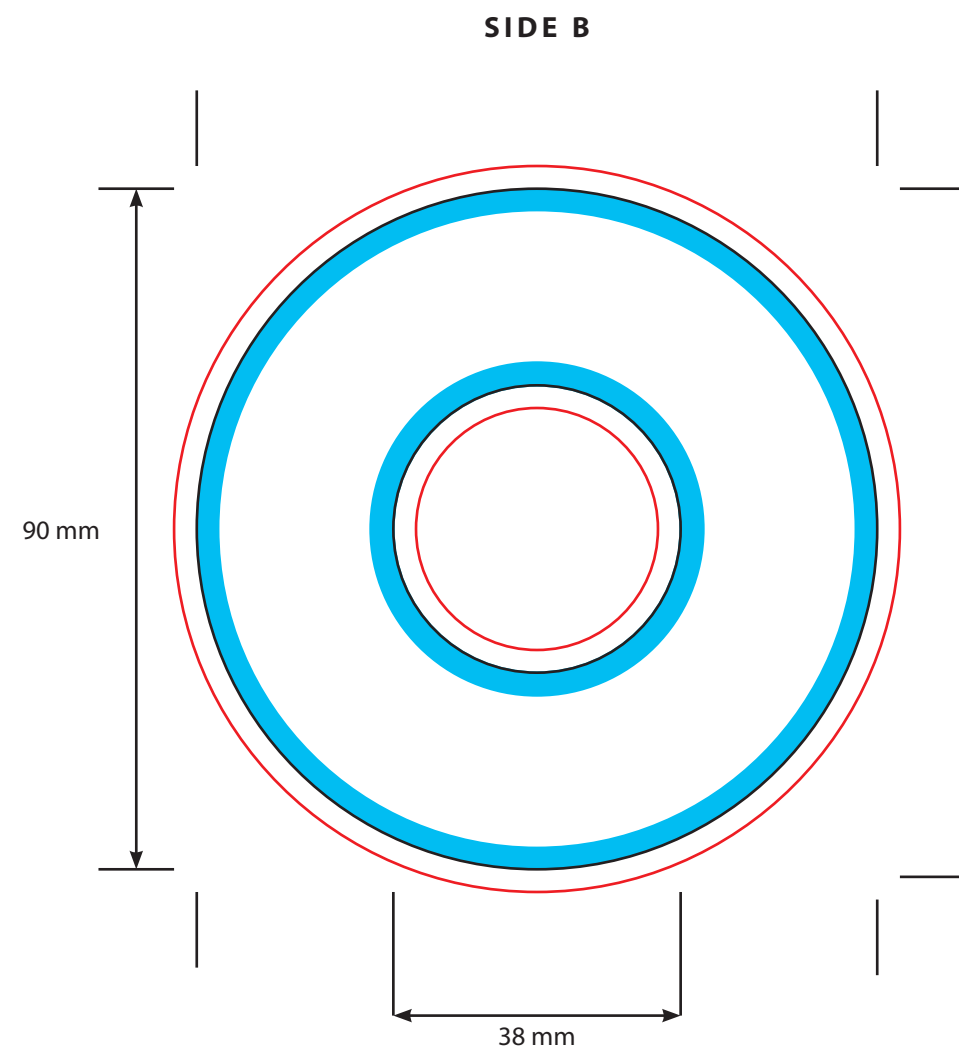

KEY

-  Trim Line
-  Inner Vinyl Ridge (Not a cutting line)
-  3mm Safety Area - *Important text and logos should not be in this area.*
-  3mm Required Bleed Area - *Background should extend to this line.*

Please click [here](#) for useful information on how best to set up and supply your artwork.

For any further questions please email our design team [here](#).

KEY

-  Trim Line
-  Inner Vinyl Ridge (Not a cutting line)
-  3mm Safety Area - *Important text and logos should not be in this area.*
-  3mm Required Bleed Area - *Background should extend to this line.*