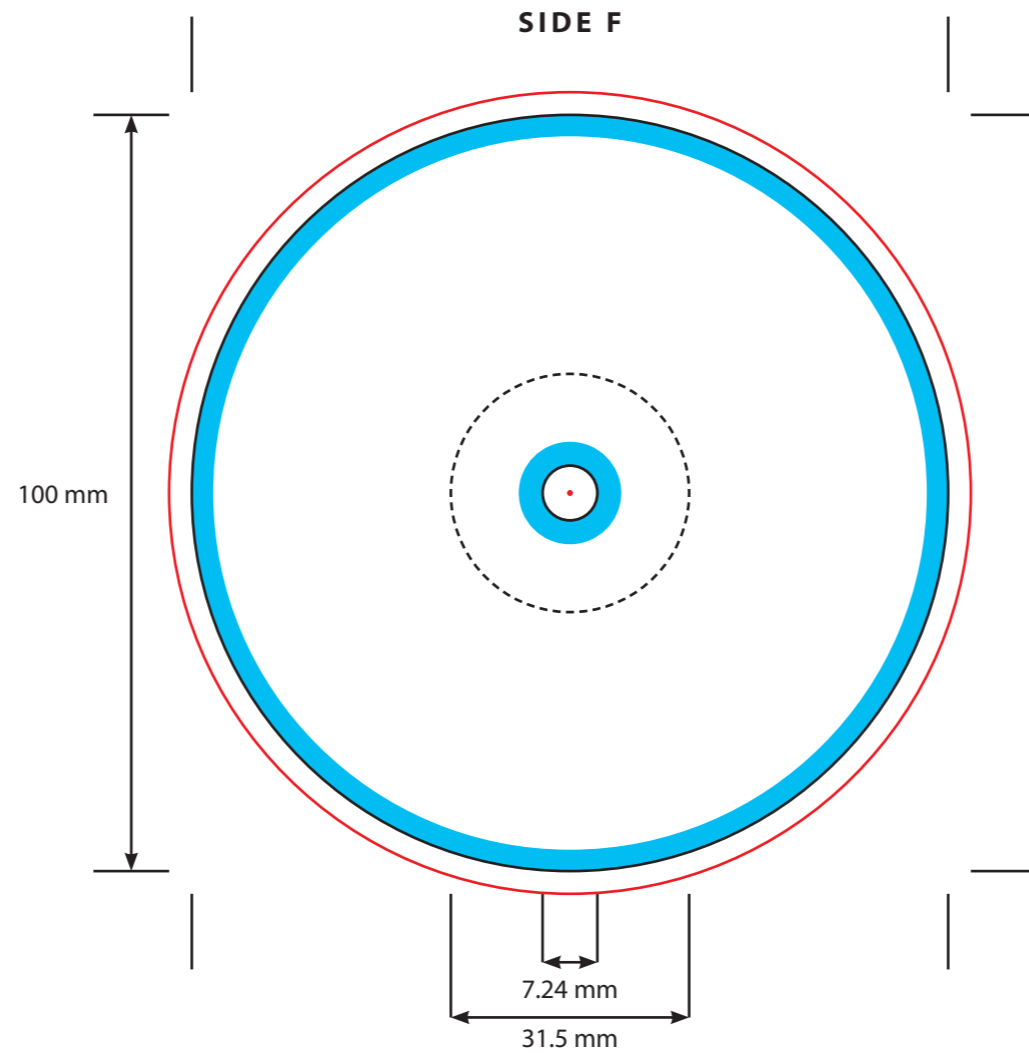

KEY

- Trim Line
- - - Inner Vinyl Ridge (Not a cutting line)
- 3mm Safety Area - Important text and logos should not be in this area.
- 3mm Required Bleed Area - Background should extend to this line.

Please click [here](#) for useful information on the best way to set up and supply your artwork.
For any further questions please email our design team [here](#).