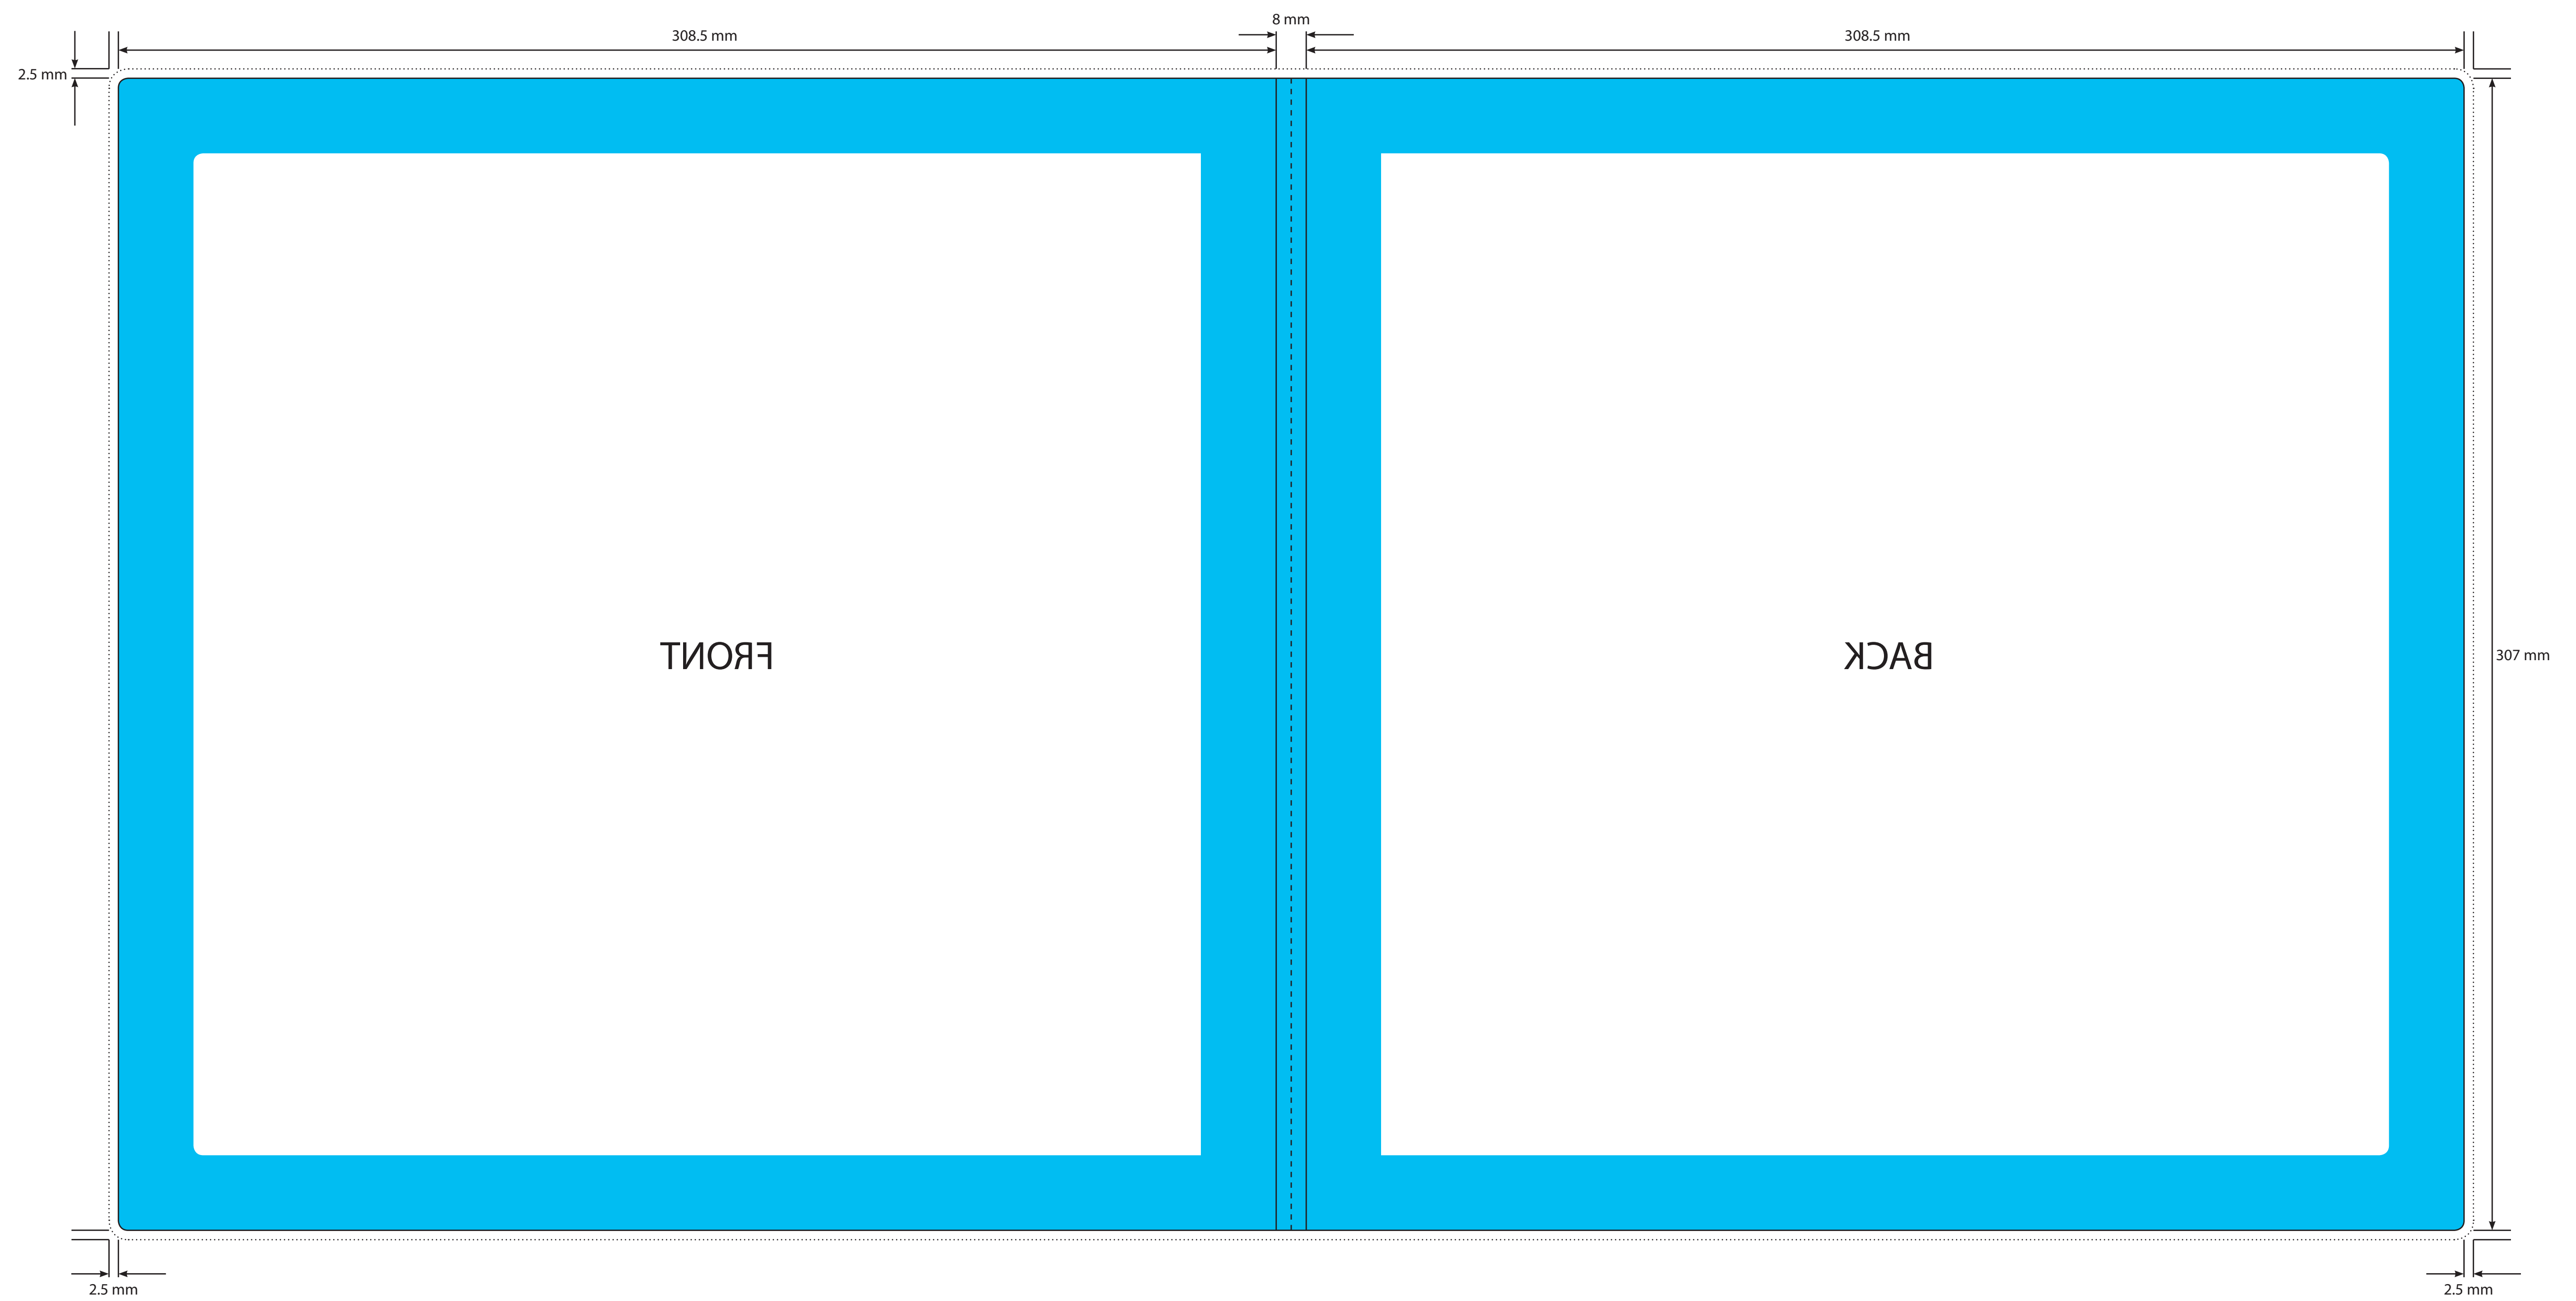

OUTER

KEY

-  Trim Line
-  Fold Line
-  Crimped Edge
-  Safety Area - Important text and logos should not be in this area.

Please click [here](#) for useful information on the best way to set up and supply your artwork.
For any further questions please email our design team [here](#).

INNER

KEY

- Trim Line
- - - - - Fold Line
- Crimped Edge
- Safety Area - Important text and logos should not be in this area.

Please click [here](#) for useful information on the best way to set up and supply your artwork.
For any further questions please email our design team [here](#).