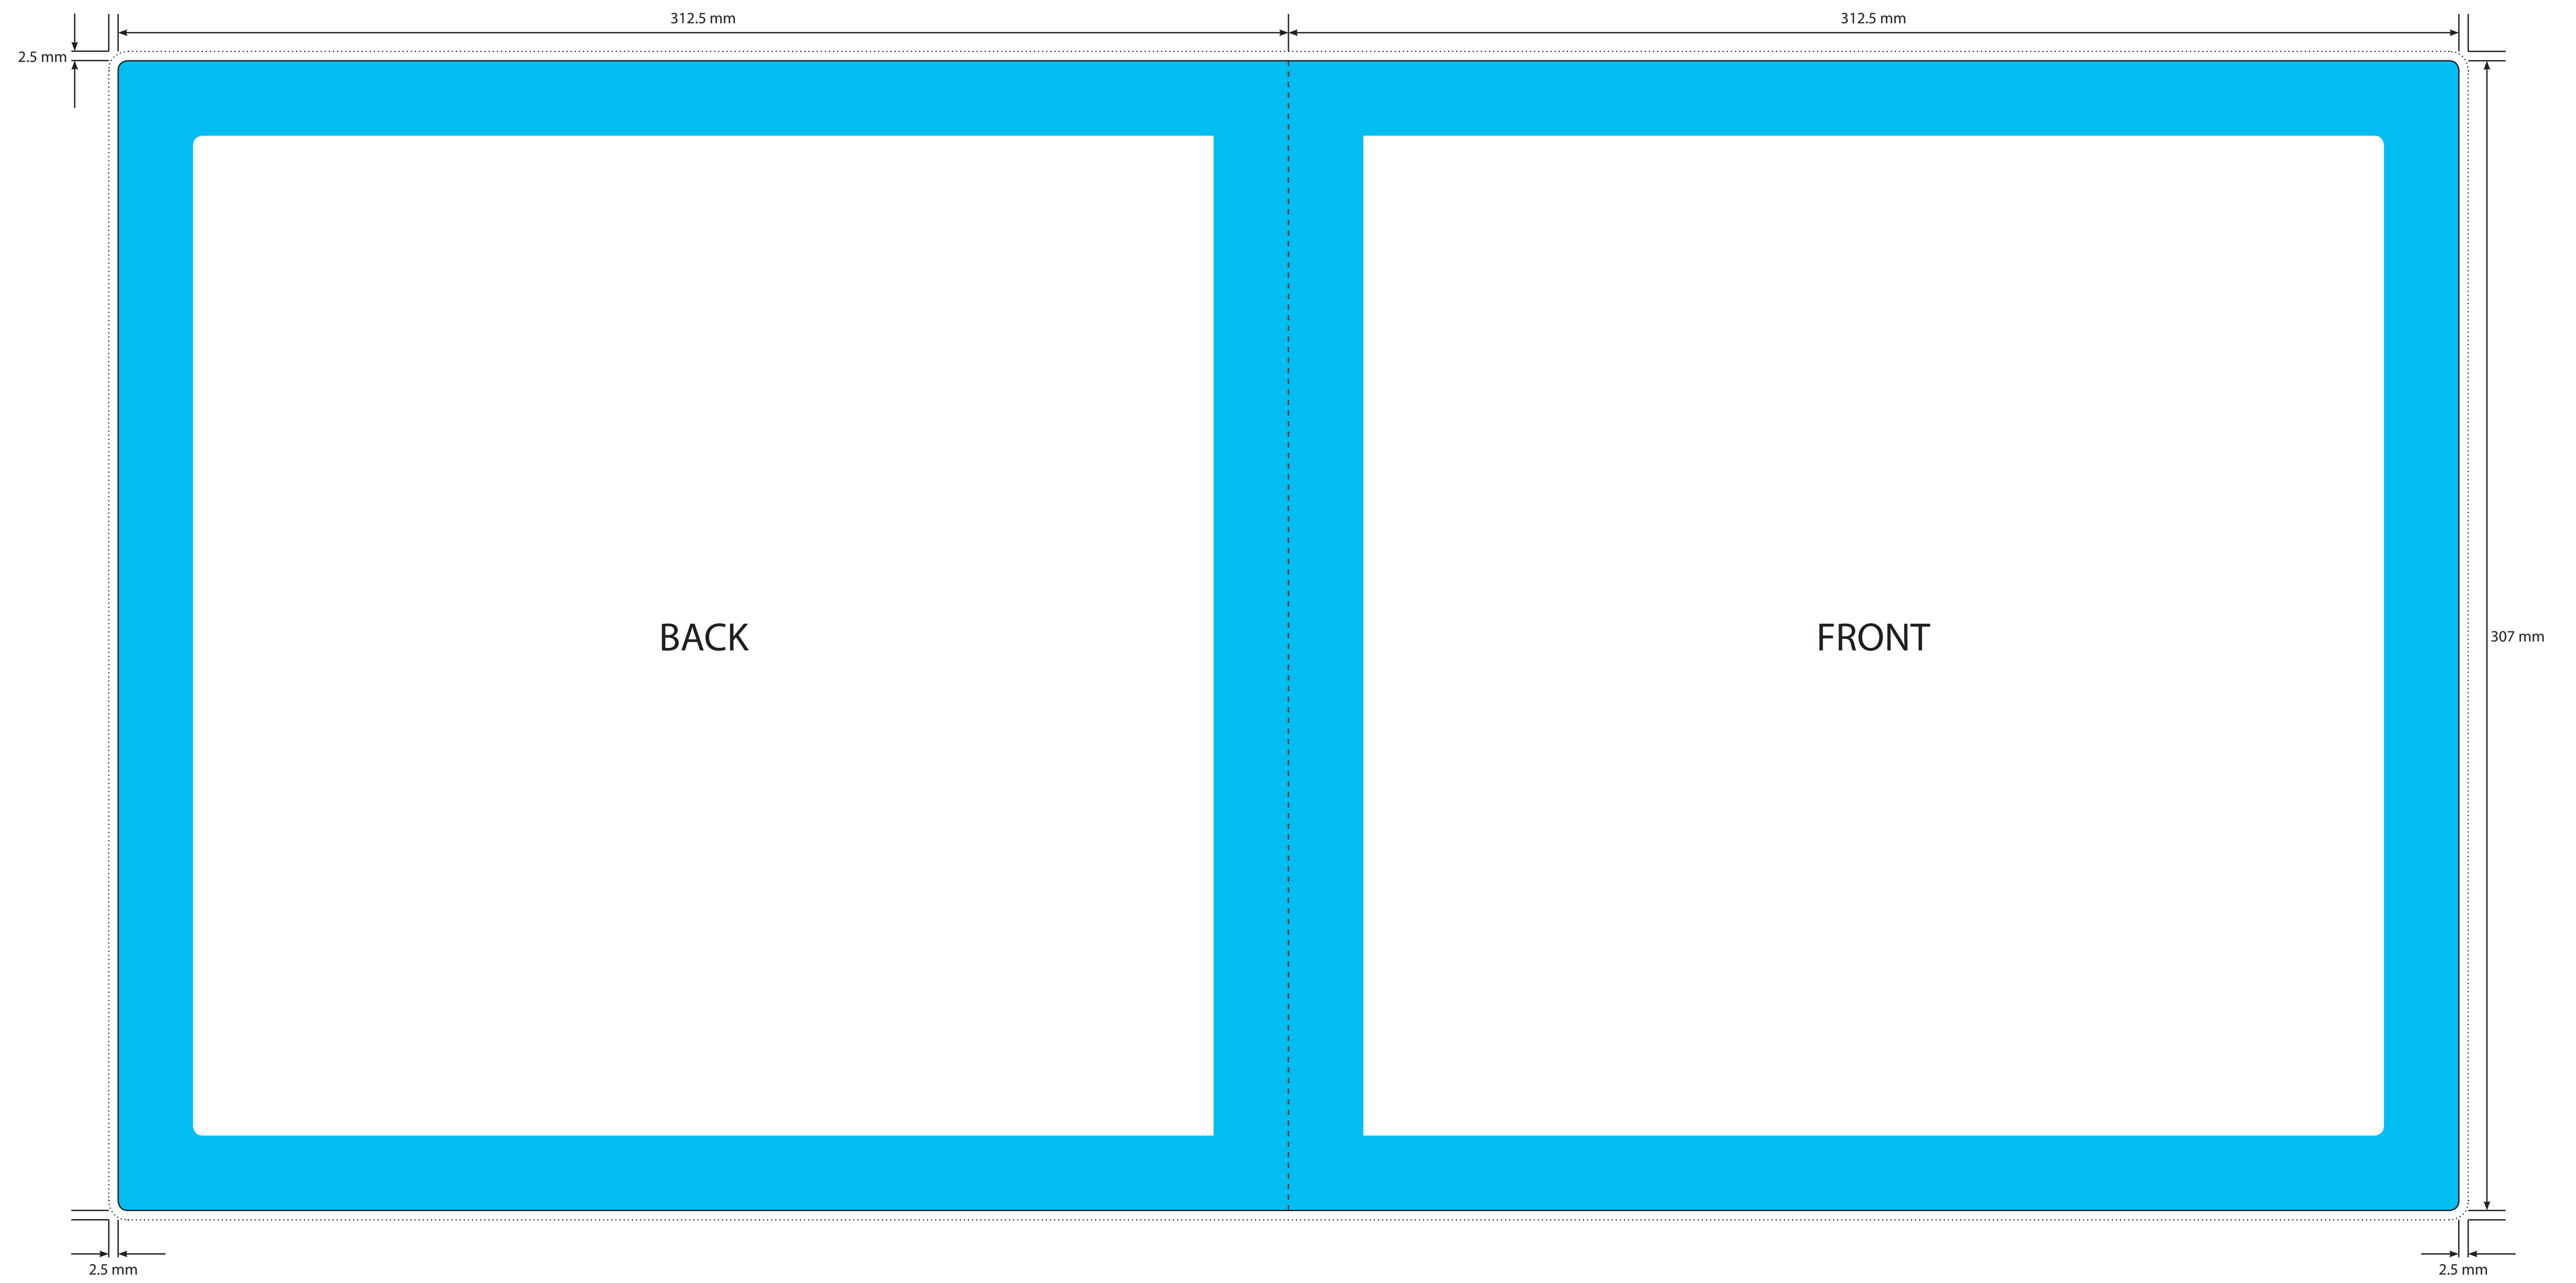

OUTER

KEY

-  Trim Line
-  Fold Line
-  Crimped Edge
-  Safety Area - Important text and logos should not be in this area.

Please click [here](#) for useful information on the best way to set up and supply your artwork.
For any further questions please email our design team [here](#).

INNER

KEY

- Trim Line
- - - - - Fold Line
- Crimped Edge
- Safety Area - Important text and logos should not be in this area.

Please click [here](#) for useful information on the best way to set up and supply your artwork.
For any further questions please email our design team [here](#).