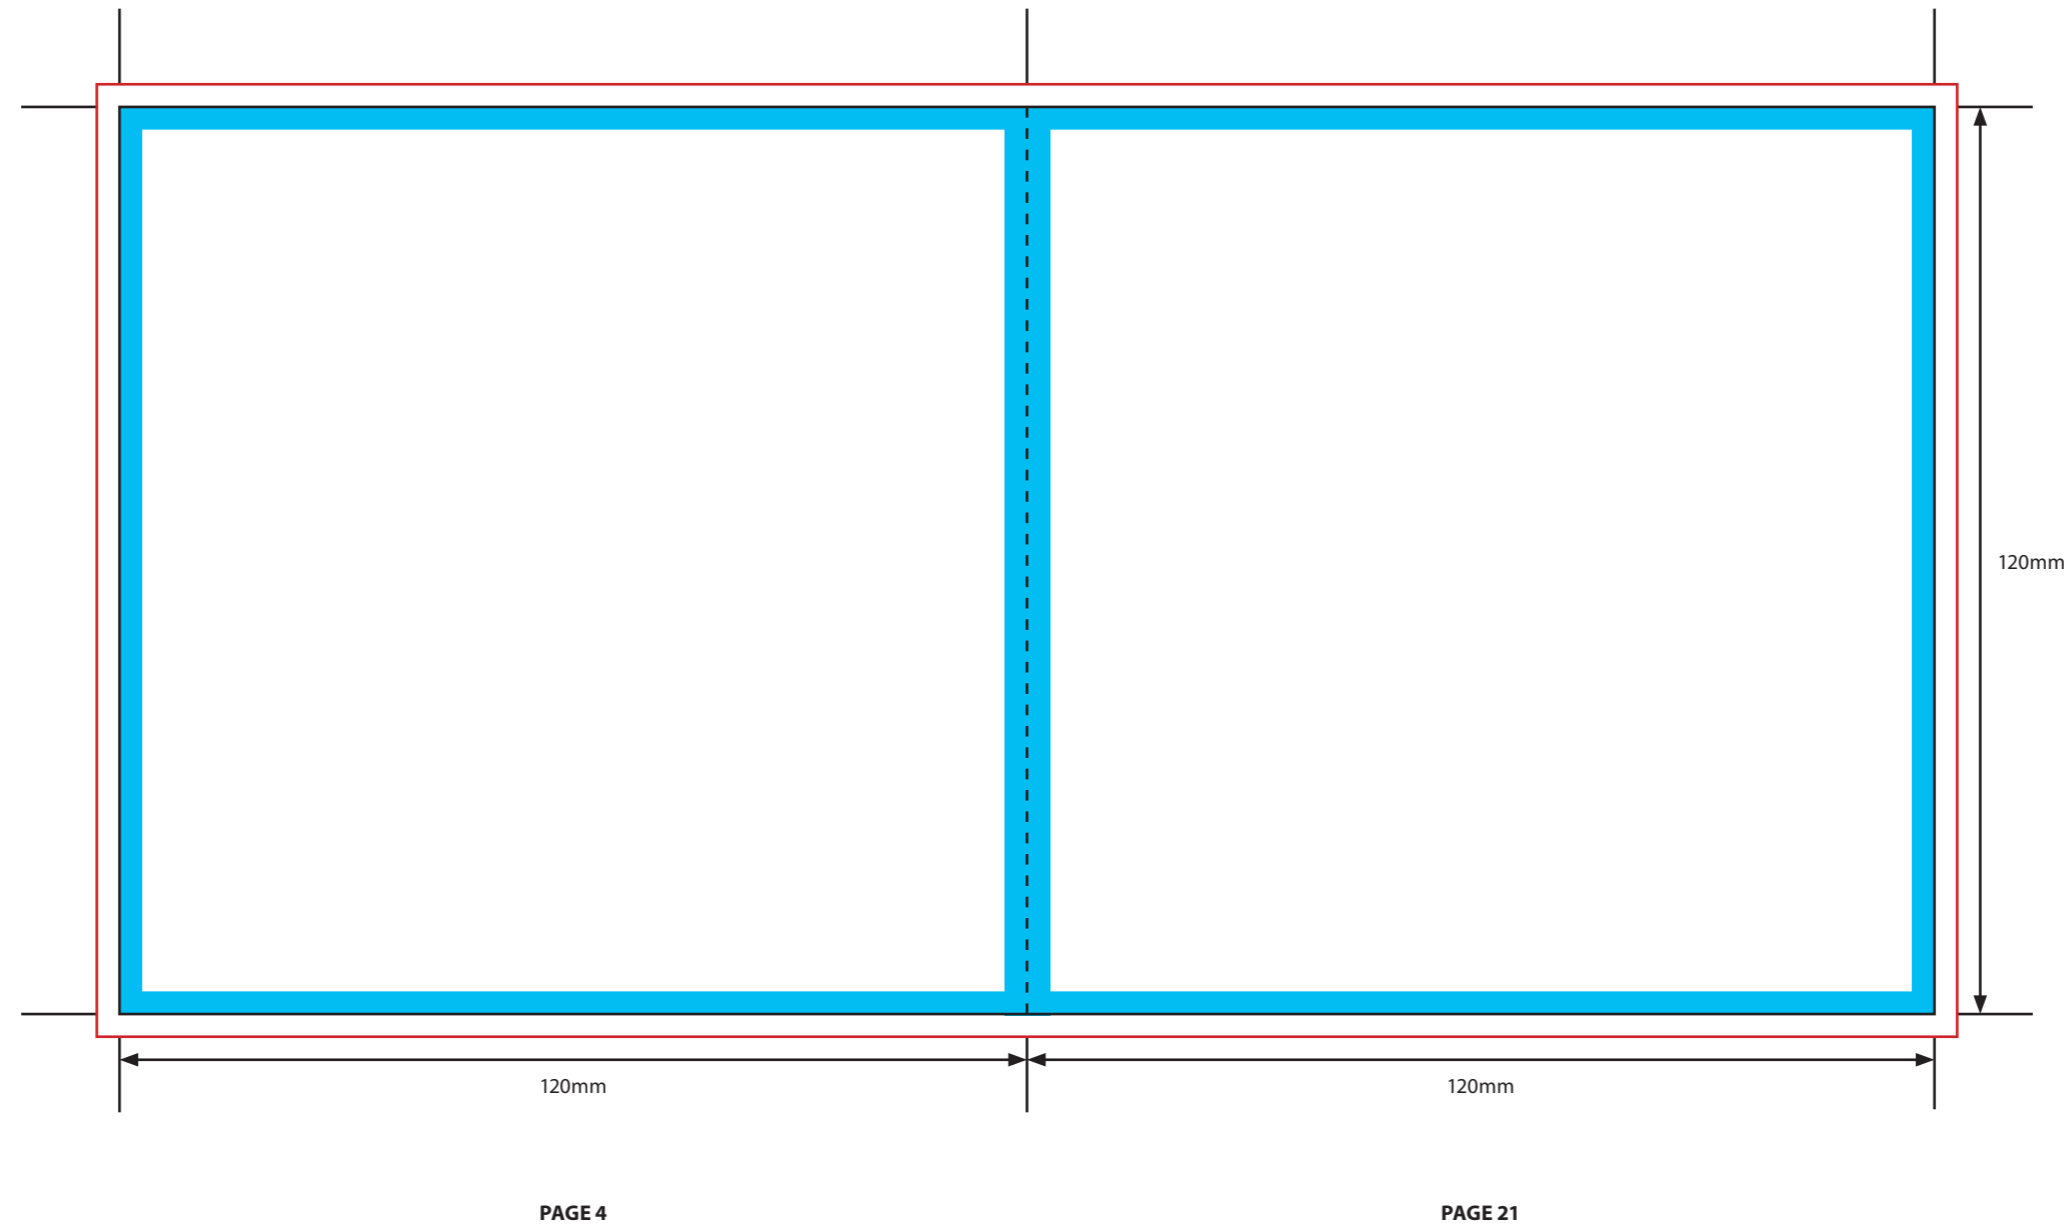

KEY

- Trim Line
- Fold Line
- 3mm Safety Area - Important text and logos should not be in this area.
- 3mm Required Bleed Area - Background should extend to this line.

PAGINATION GUIDE

24-1	18-7
2-23	8-17
22-3	16-9
4-21	10-15
20-5	14-11
6-19	12-13

AVAILABLE PAPER STOCKS *

- 150gsm Gloss Art Paper > Standard
- 140gsm Offset Uncoated Paper

PAPER FINISHES AVAILABLE

- Gloss Machine Varnish > Standard
- Matt Machine Varnish
- Offset (Uncoated)
- Gloss UV
- Matt Lamination

Please click [here](#) for useful information on the best way to set up and supply your artwork.
For any further questions please email our design team [here](#).

Please ask your account manager if you would like to change the stock and/or finish, as prices may vary.
* Please note, not all card stocks are available on all templates. Please check with your sales contact.