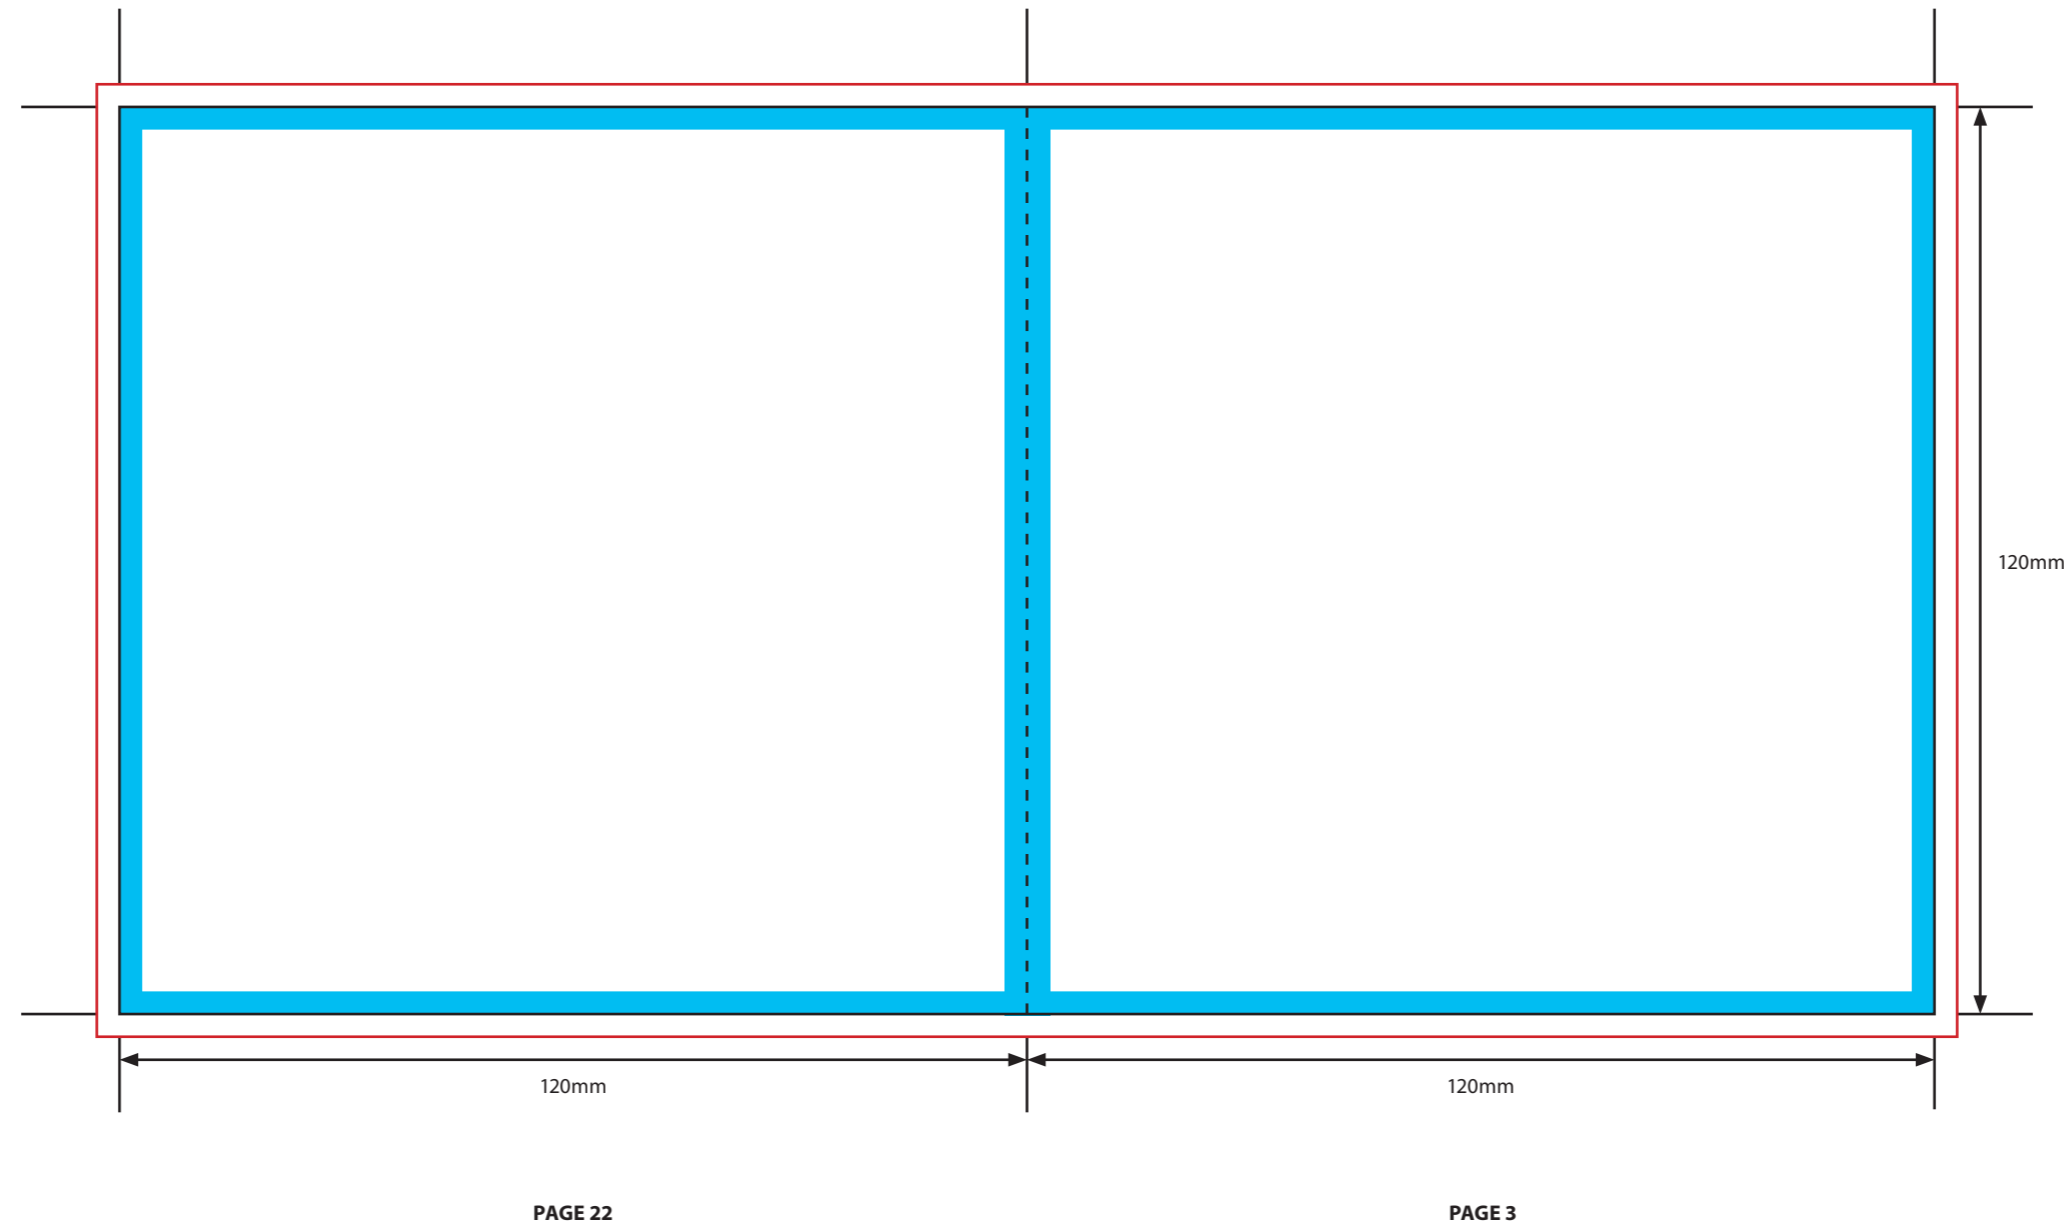

KEY

- Trim Line
- Fold Line
- 3mm Safety Area - Important text and logos should not be in this area.
- 3mm Required Bleed Area - Background should extend to this line.

PAGINATION GUIDE

24-1	18-7
2-23	8-17
22-3	16-9
4-21	10-15
20-5	14-11
6-19	12-13

AVAILABLE PAPER STOCKS *

- 150gsm Gloss Art Paper > Standard
- 140gsm Offset Uncoated Paper

PAPER FINISHES AVAILABLE

- Gloss Machine Varnish > Standard
- Matt Machine Varnish
- Offset (Uncoated)
- Gloss UV
- Matt Lamination

Please click [here](#) for useful information on the best way to set up and supply your artwork.
For any further questions please email our design team [here](#).

Please ask your account manager if you would like to change the stock and/or finish, as prices may vary.
* Please note, not all card stocks are available on all templates. Please check with your sales contact.