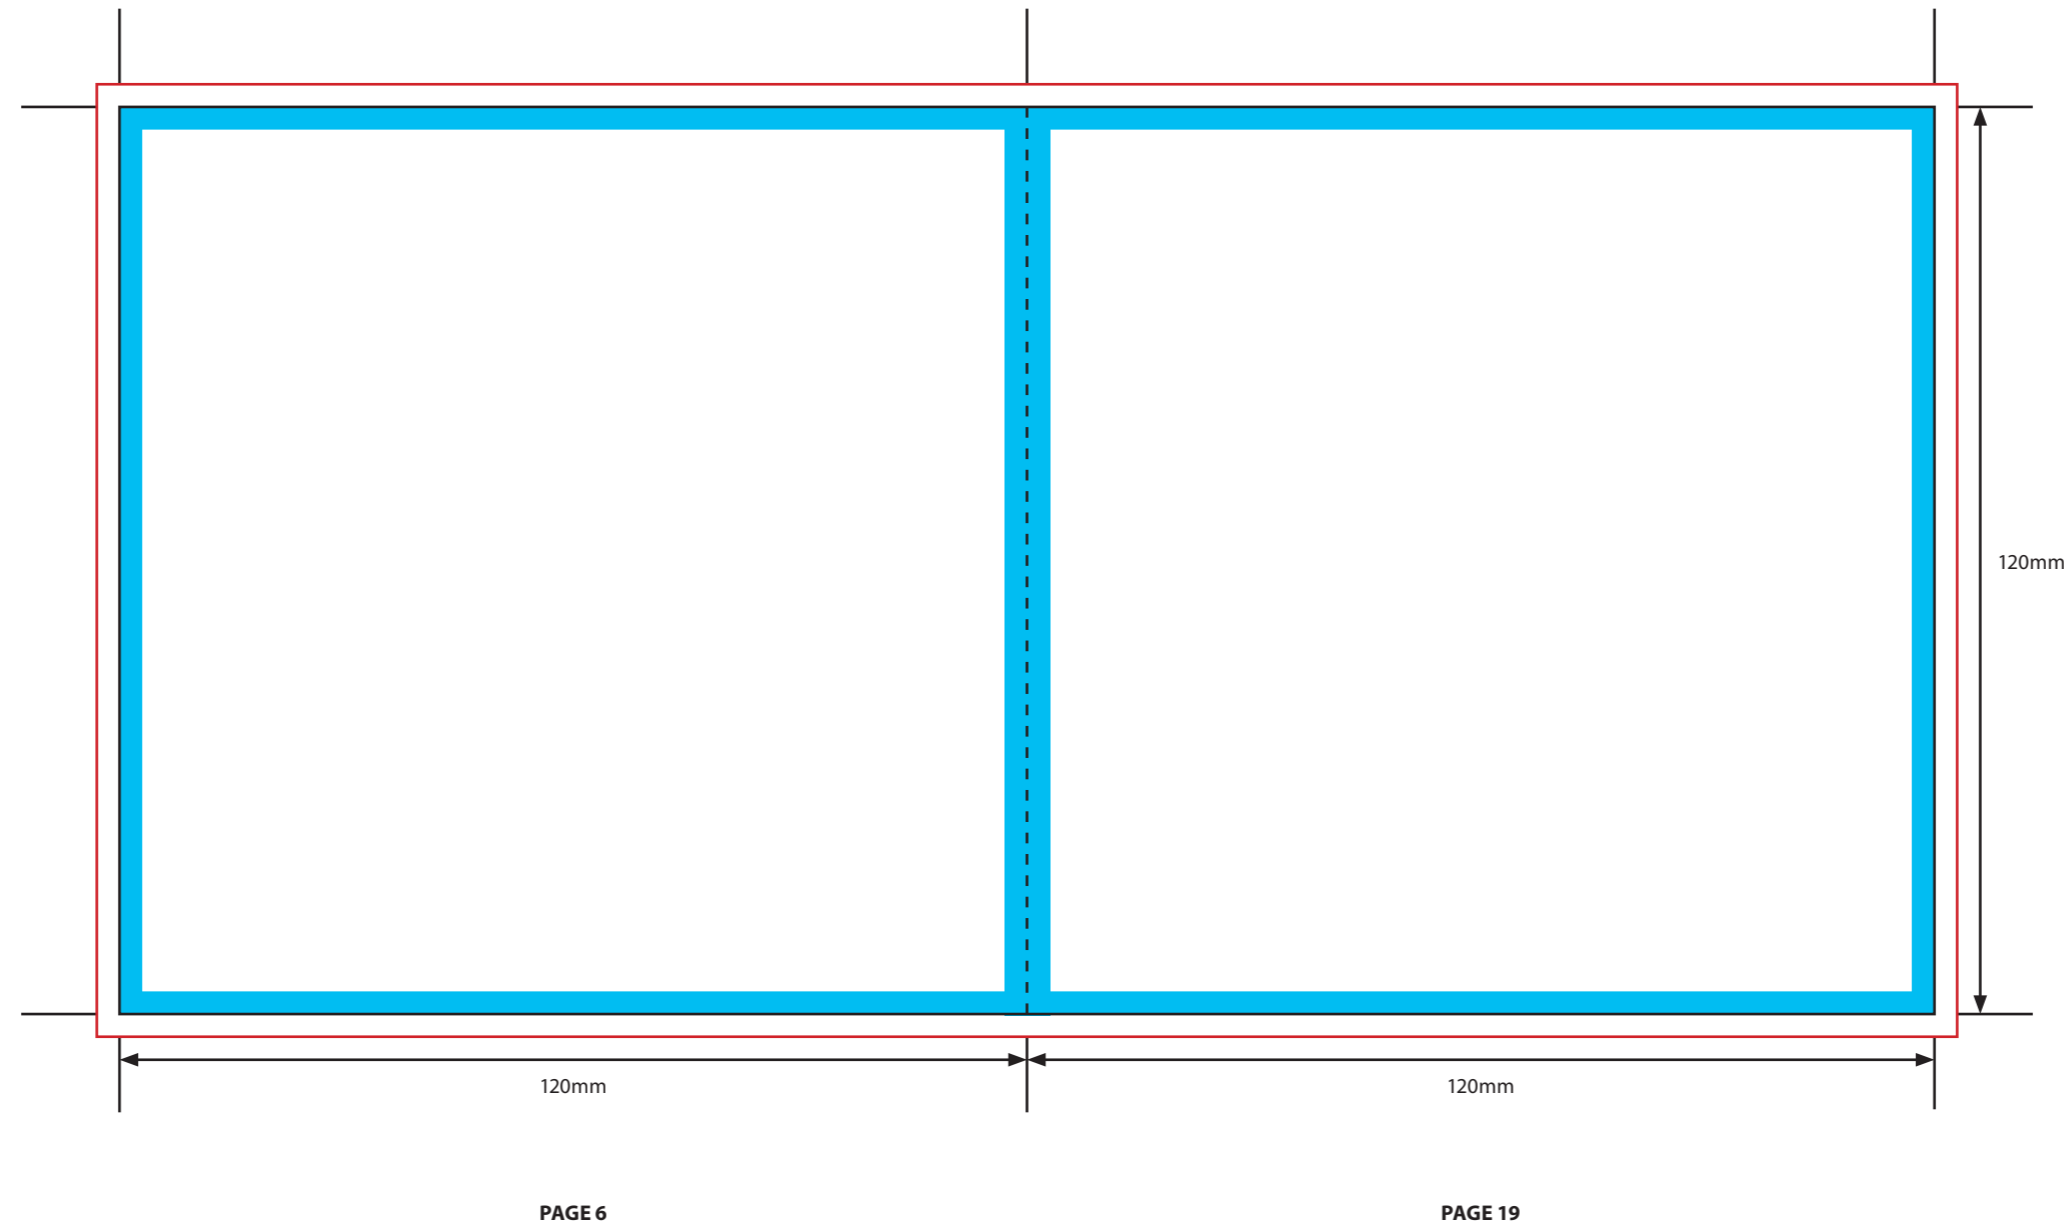

KEY

- Trim Line
- Fold Line
- 3mm Safety Area - *Important text and logos should not be in this area.*
- 3mm Required Bleed Area - *Background should extend to this line.*

PAGINATION GUIDE

24-1	18-7
2-23	8-17
22-3	16-9
4-21	10-15
20-5	14-11
6-19	12-13

AVAILABLE PAPER STOCKS *

- 150gsm Gloss Art Paper > *Standard*
- 140gsm Offset Uncoated Paper

PAPER FINISHES AVAILABLE

- Gloss Machine Varnish > *Standard*
- Matt Machine Varnish
- Offset (Uncoated)
- Gloss UV
- Matt Lamination

Please click [here](#) for useful information on the best way to set up and supply your artwork.
For any further questions please email our design team [here](#).

Please ask your account manager if you would like to change the stock and/or finish, as prices may vary.
* Please note, not all card stocks are available on all templates. Please check with your sales contact.