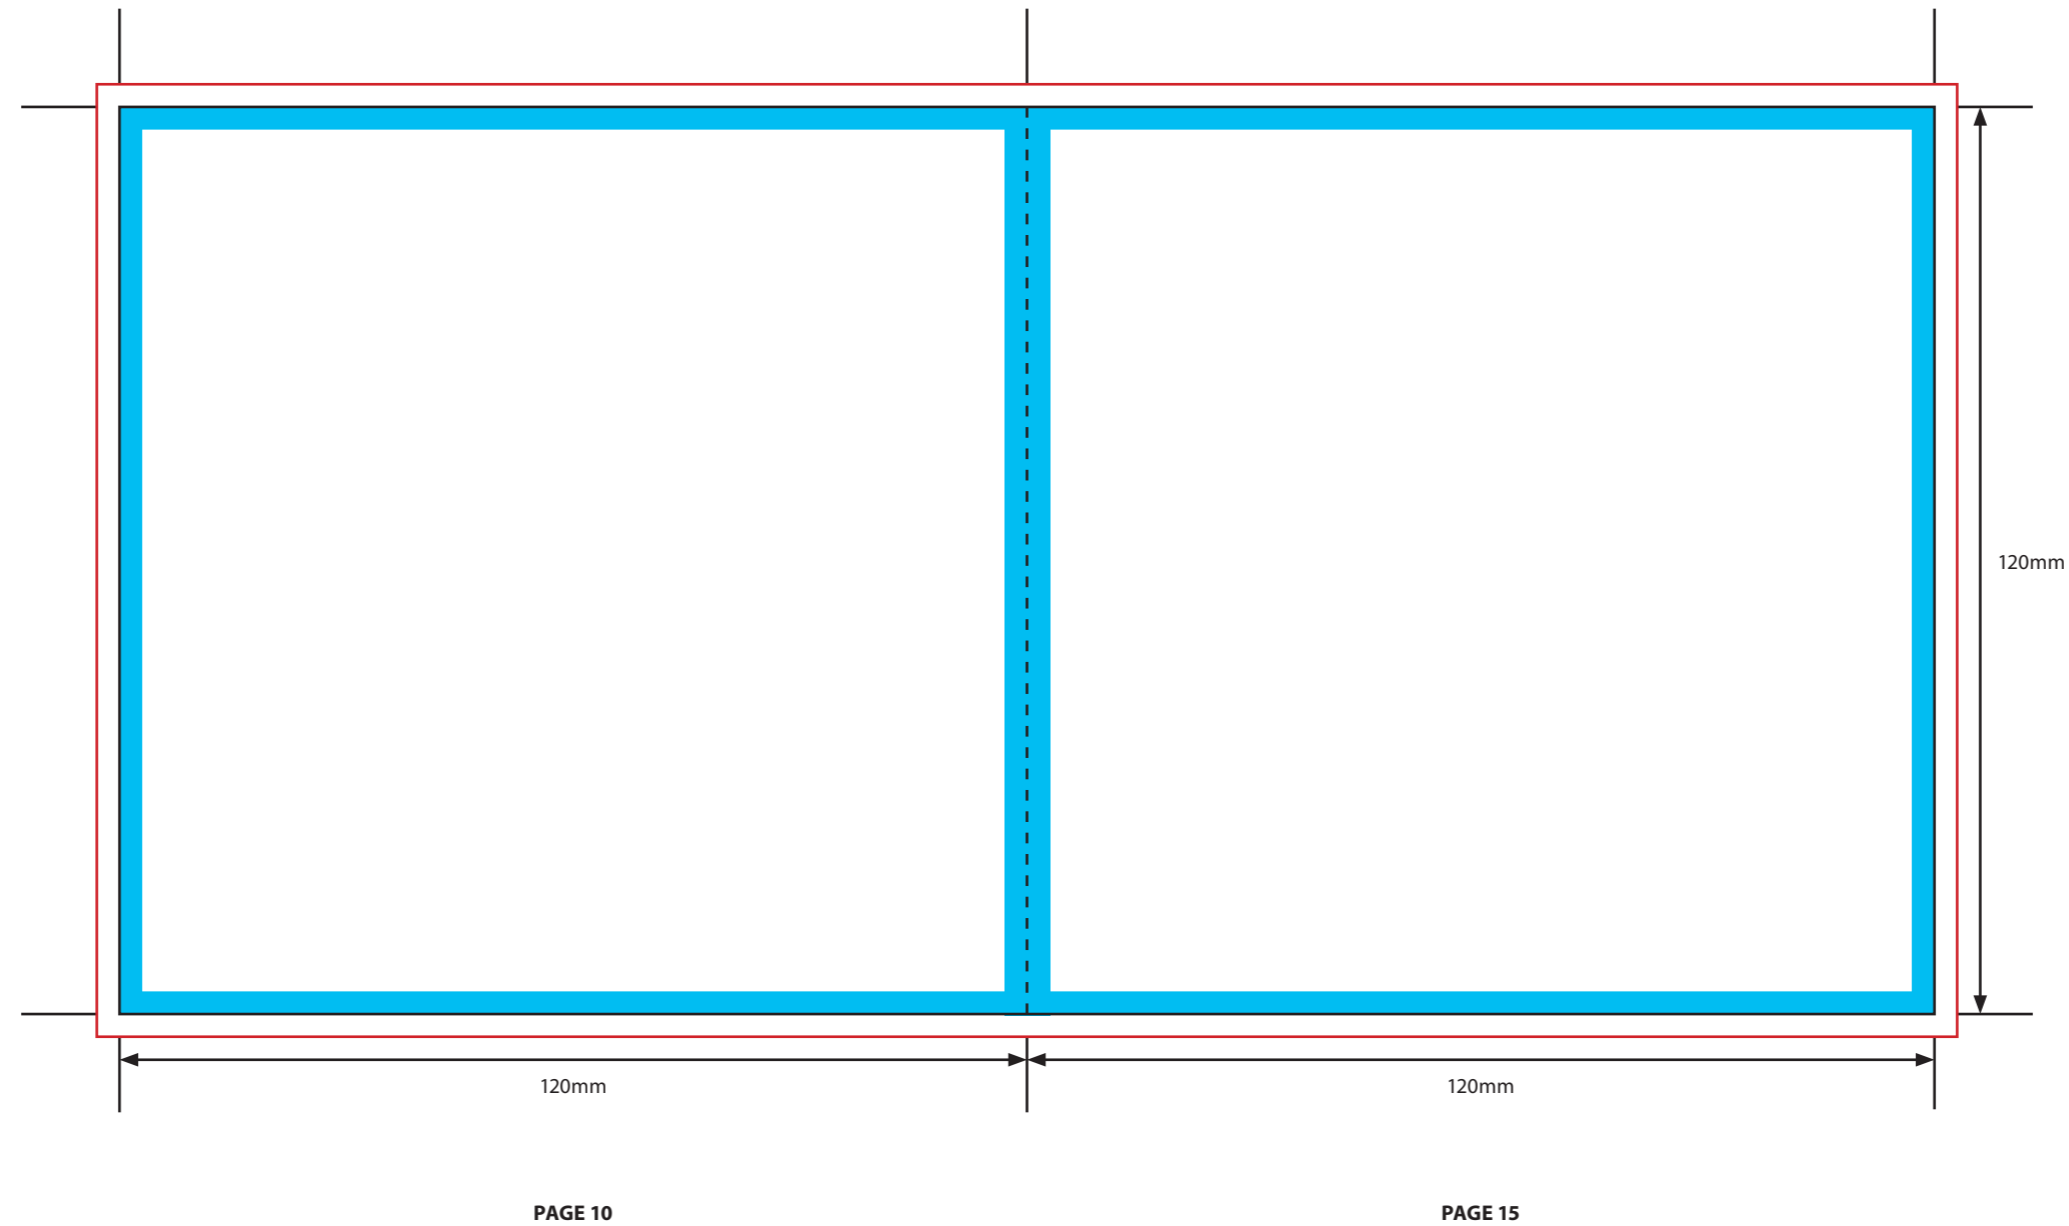

KEY

- Trim Line
- Fold Line
- 3mm Safety Area - *Important text and logos should not be in this area.*
- 3mm Required Bleed Area - *Background should extend to this line.*

PAGINATION GUIDE

24-1	18-7
2-23	8-17
22-3	16-9
4-21	10-15
20-5	14-11
6-19	12-13

AVAILABLE PAPER STOCKS *

- 150gsm Gloss Art Paper > *Standard*
- 140gsm Offset Uncoated Paper

PAPER FINISHES AVAILABLE

- Gloss Machine Varnish > *Standard*
- Matt Machine Varnish
- Offset (Uncoated)
- Gloss UV
- Matt Lamination

Please click [here](#) for useful information on the best way to set up and supply your artwork.
For any further questions please email our design team [here](#).

Please ask your account manager if you would like to change the stock and/or finish, as prices may vary.
* Please note, not all card stocks are available on all templates. Please check with your sales contact.