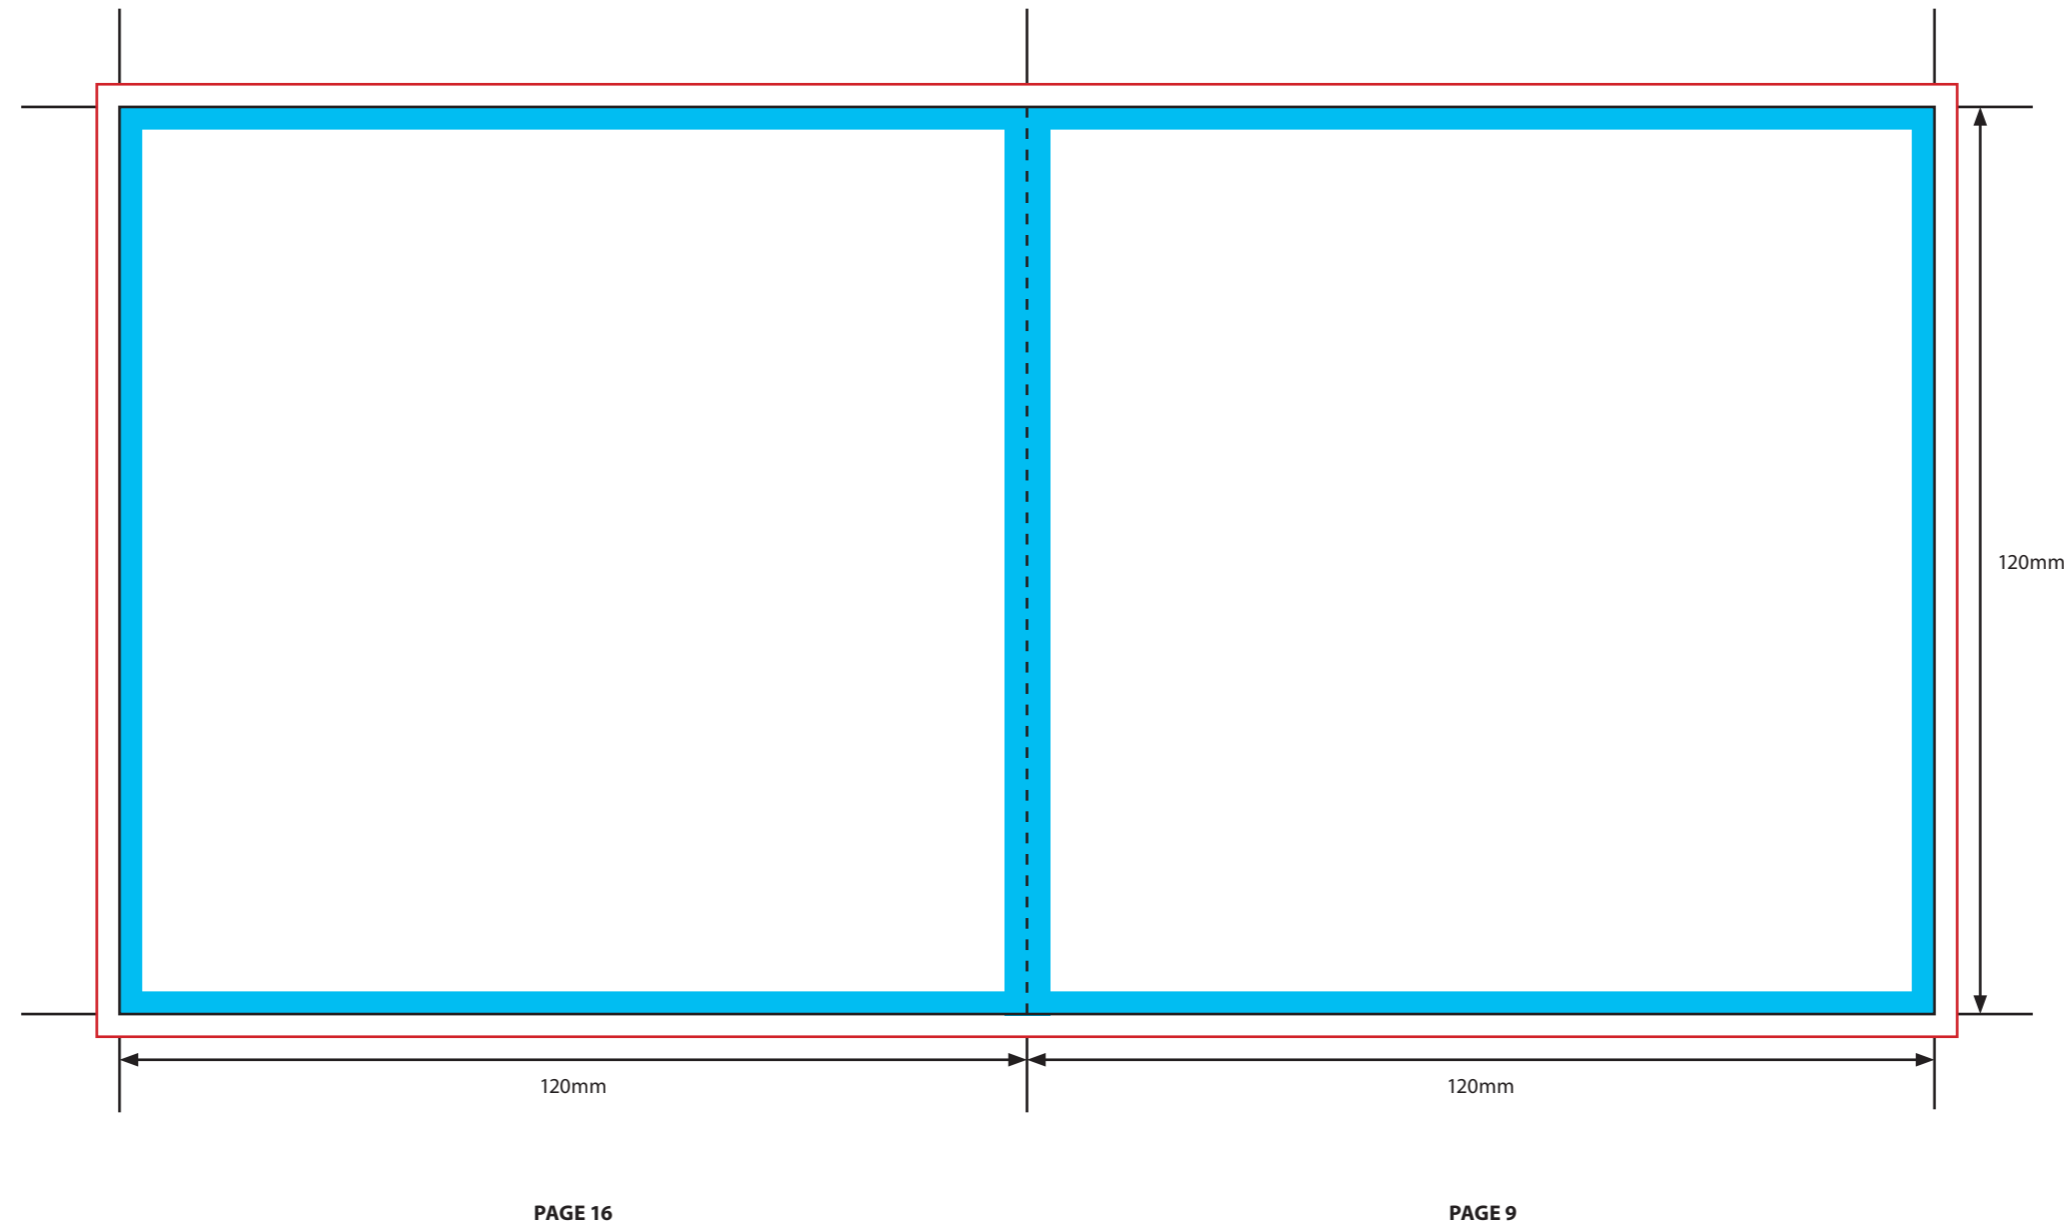

KEY

- Trim Line
- Fold Line
- 3mm Safety Area - *Important text and logos should not be in this area.*
- 3mm Required Bleed Area - *Background should extend to this line.*

PAGINATION GUIDE

24-1	18-7
2-23	8-17
22-3	16-9
4-21	10-15
20-5	14-11
6-19	12-13

AVAILABLE PAPER STOCKS *

- 150gsm Gloss Art Paper > *Standard*
- 140gsm Offset Uncoated Paper

PAPER FINISHES AVAILABLE

- Gloss Machine Varnish > *Standard*
- Matt Machine Varnish
- Offset (Uncoated)
- Gloss UV
- Matt Lamination

Please click [here](#) for useful information on the best way to set up and supply your artwork.
For any further questions please email our design team [here](#).

Please ask your account manager if you would like to change the stock and/or finish, as prices may vary.
* Please note, not all card stocks are available on all templates. Please check with your sales contact.