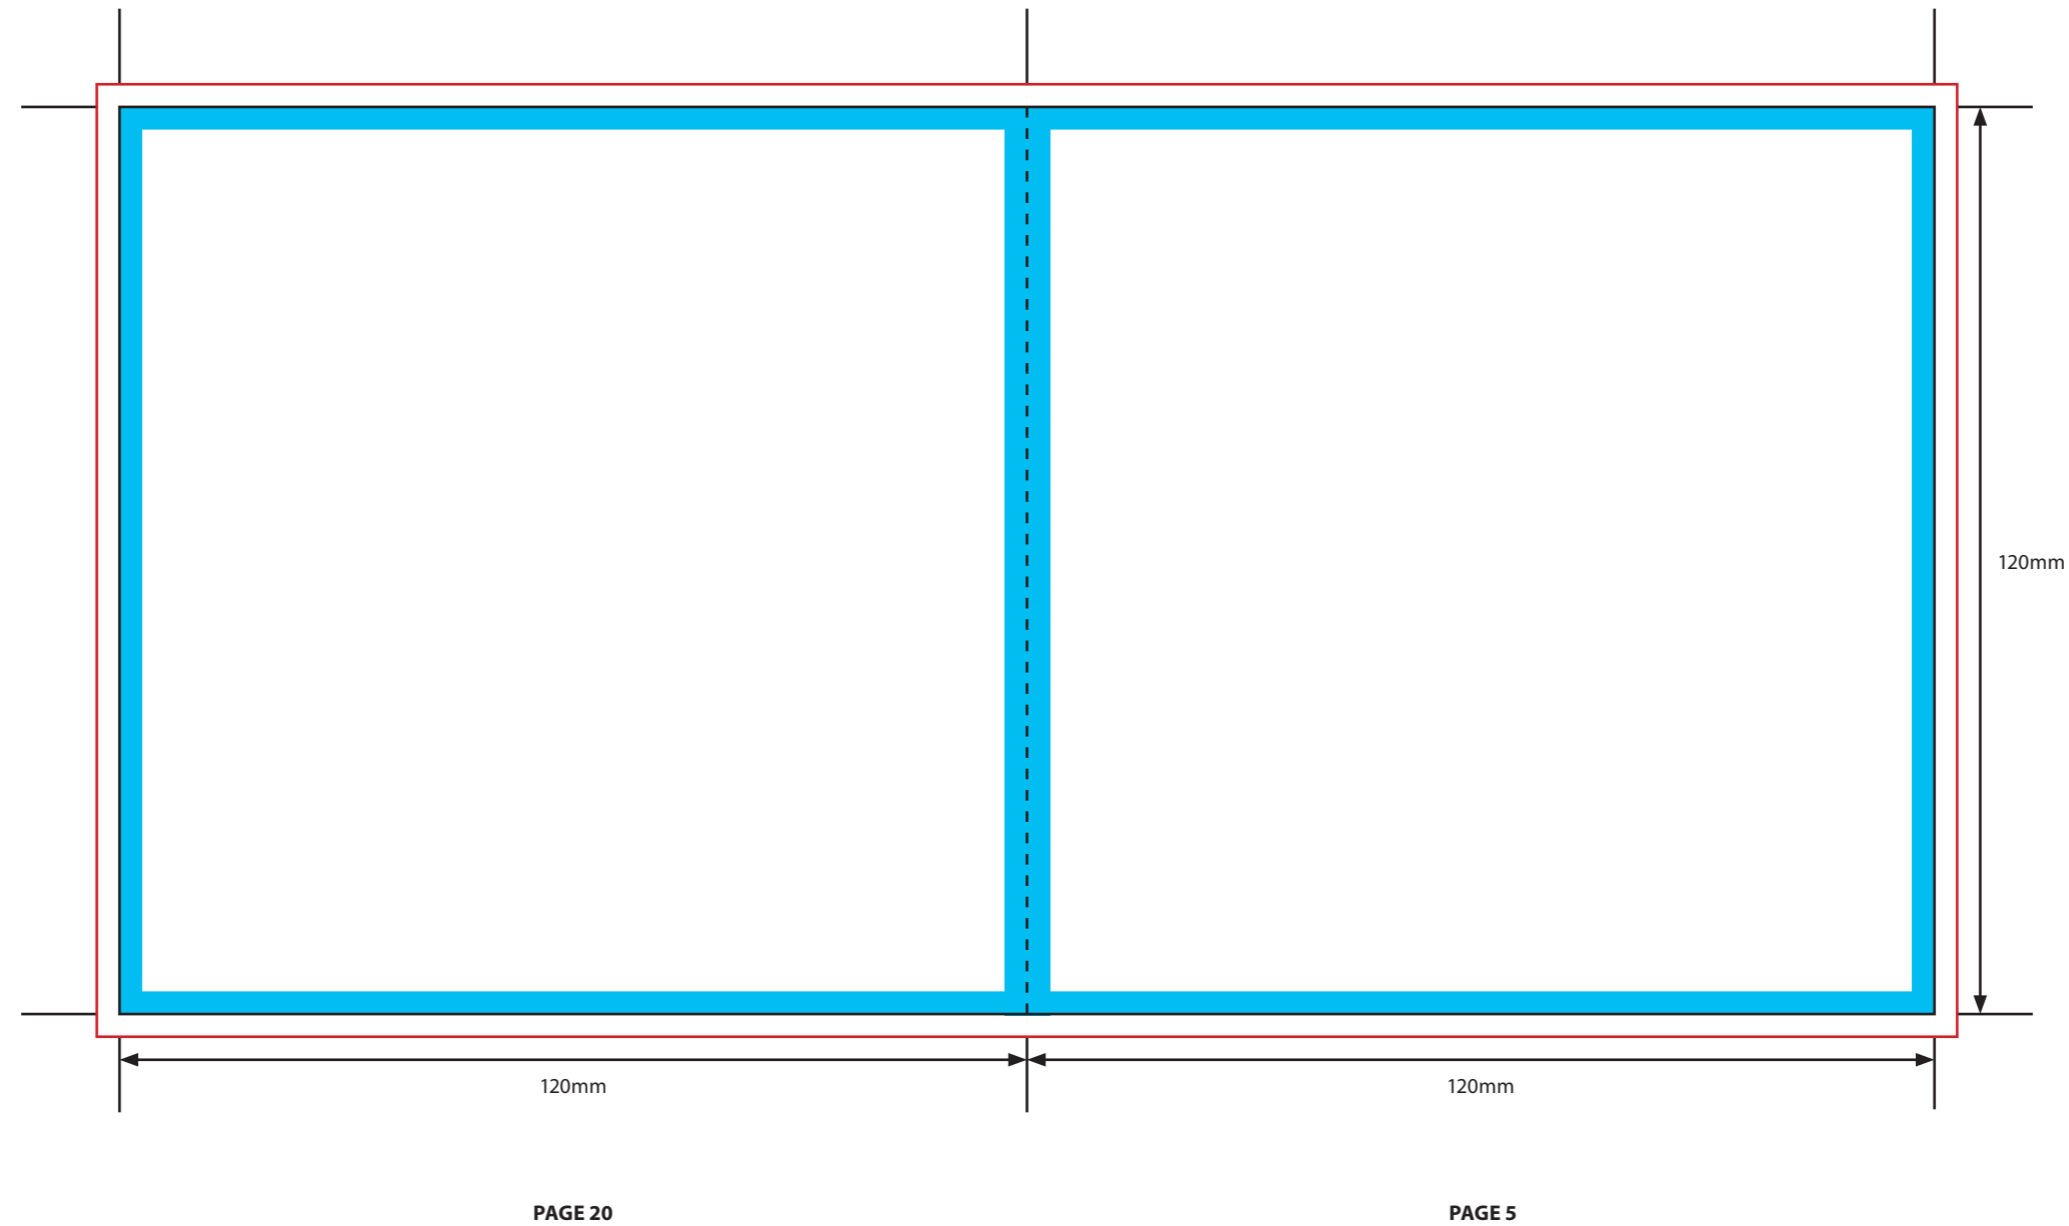

KEY

- Trim Line
- Fold Line
- 3mm Safety Area - Important text and logos should not be in this area.
- 3mm Required Bleed Area - Background should extend to this line.

PAGINATION GUIDE

24-1	18-7
2-23	8-17
22-3	16-9
4-21	10-15
20-5	14-11
6-19	12-13

AVAILABLE PAPER STOCKS *

- 150gsm Gloss Art Paper > Standard
- 140gsm Offset Uncoated Paper

PAPER FINISHES AVAILABLE

- Gloss Machine Varnish > Standard
- Matt Machine Varnish
- Offset (Uncoated)
- Gloss UV
- Matt Lamination

Please click [here](#) for useful information on the best way to set up and supply your artwork.
For any further questions please email our design team [here](#).

Please ask your account manager if you would like to change the stock and/or finish, as prices may vary.
* Please note, not all card stocks are available on all templates. Please check with your sales contact.