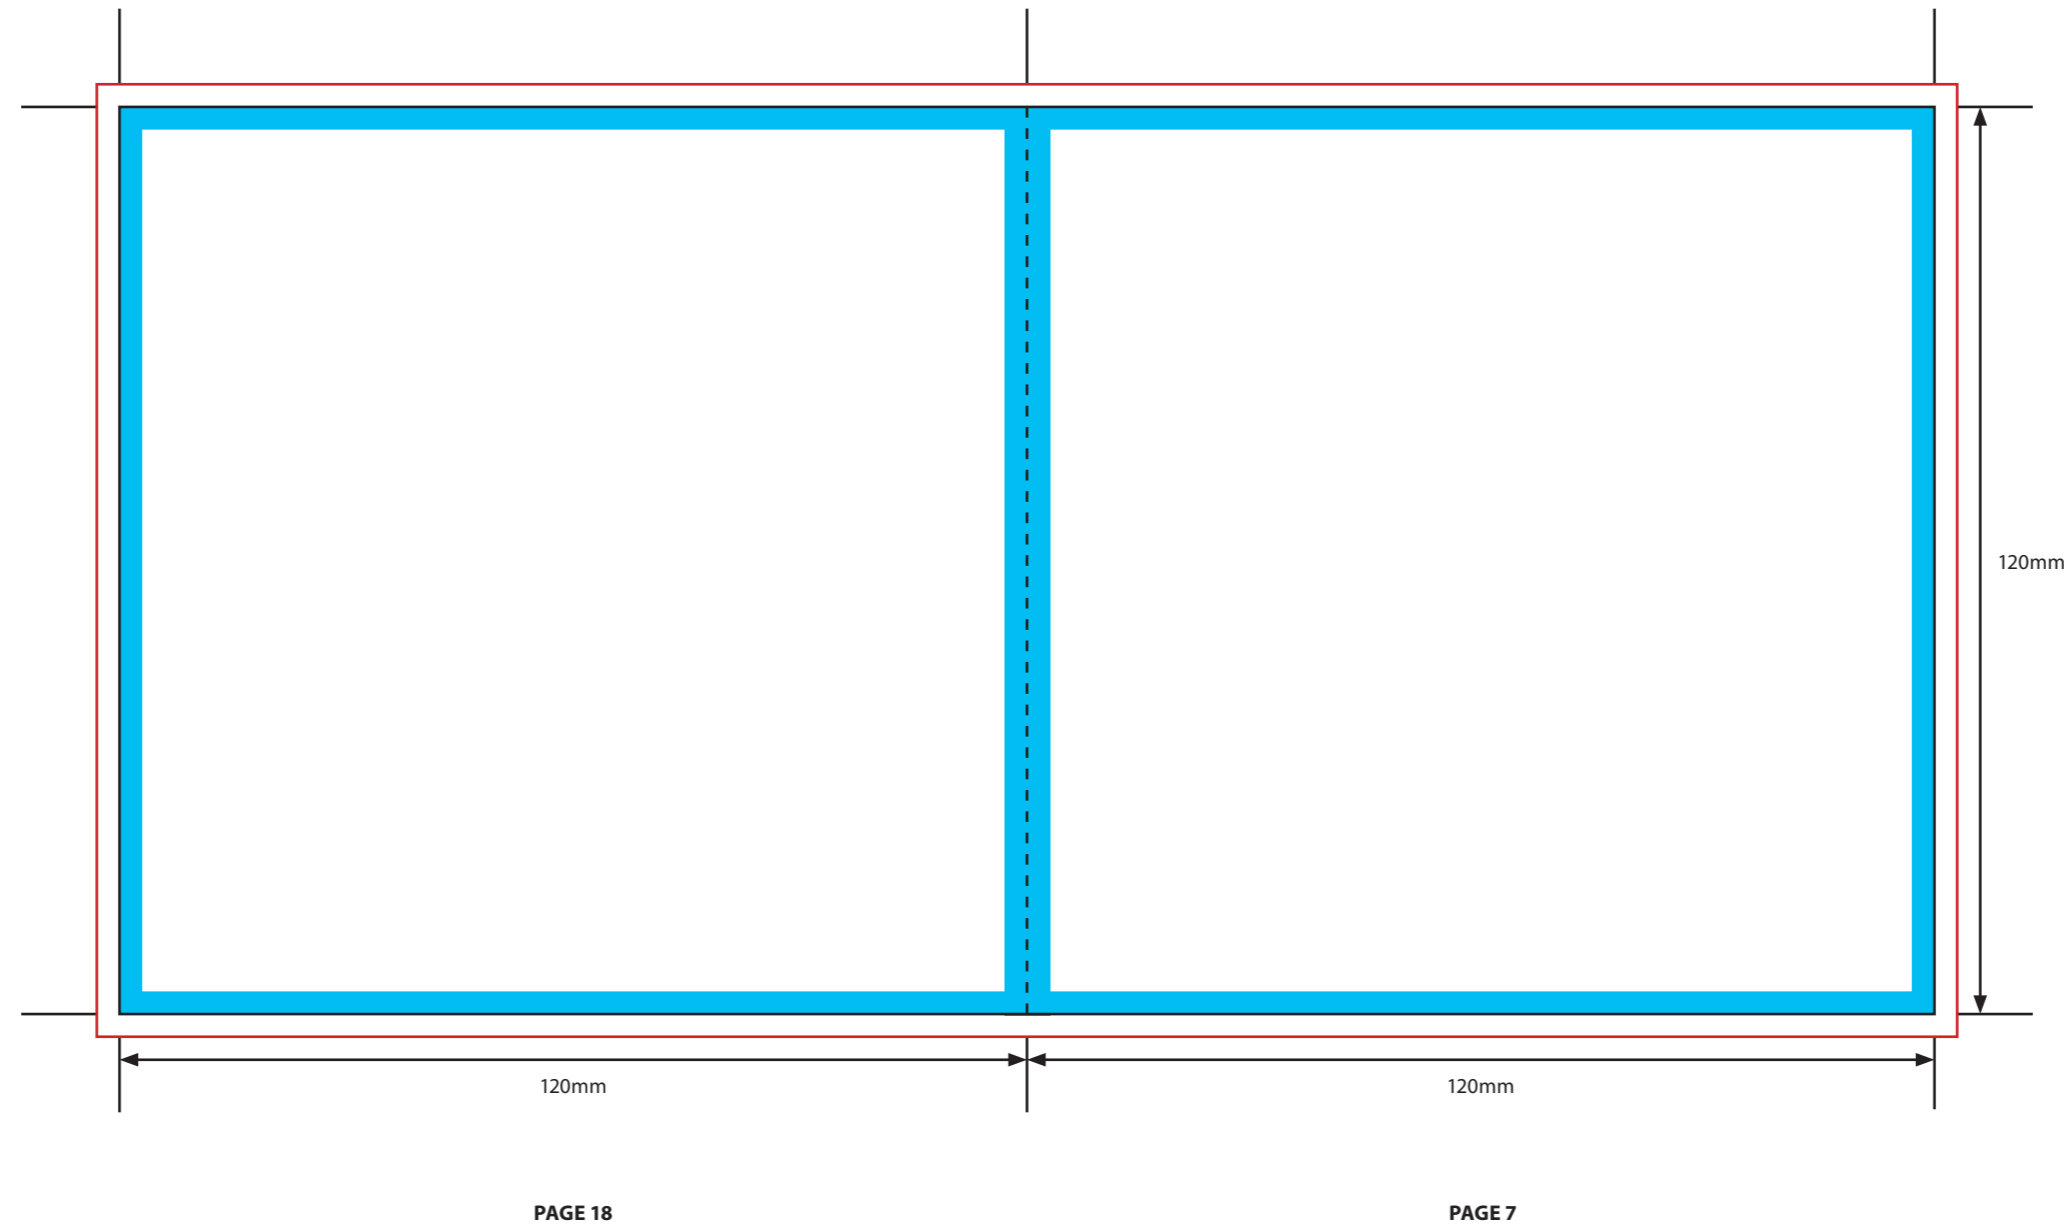

KEY

- Trim Line
- Fold Line
- 3mm Safety Area - *Important text and logos should not be in this area.*
- 3mm Required Bleed Area - *Background should extend to this line.*

PAGINATION GUIDE

24-1	18-7
2-23	8-17
22-3	16-9
4-21	10-15
20-5	14-11
6-19	12-13

AVAILABLE PAPER STOCKS *

- 150gsm Gloss Art Paper > *Standard*
- 140gsm Offset Uncoated Paper

PAPER FINISHES AVAILABLE

- Gloss Machine Varnish > *Standard*
- Matt Machine Varnish
- Offset (Uncoated)
- Gloss UV
- Matt Lamination

Please click [here](#) for useful information on the best way to set up and supply your artwork.
For any further questions please email our design team [here](#).

Please ask your account manager if you would like to change the stock and/or finish, as prices may vary.
* Please note, not all card stocks are available on all templates. Please check with your sales contact.