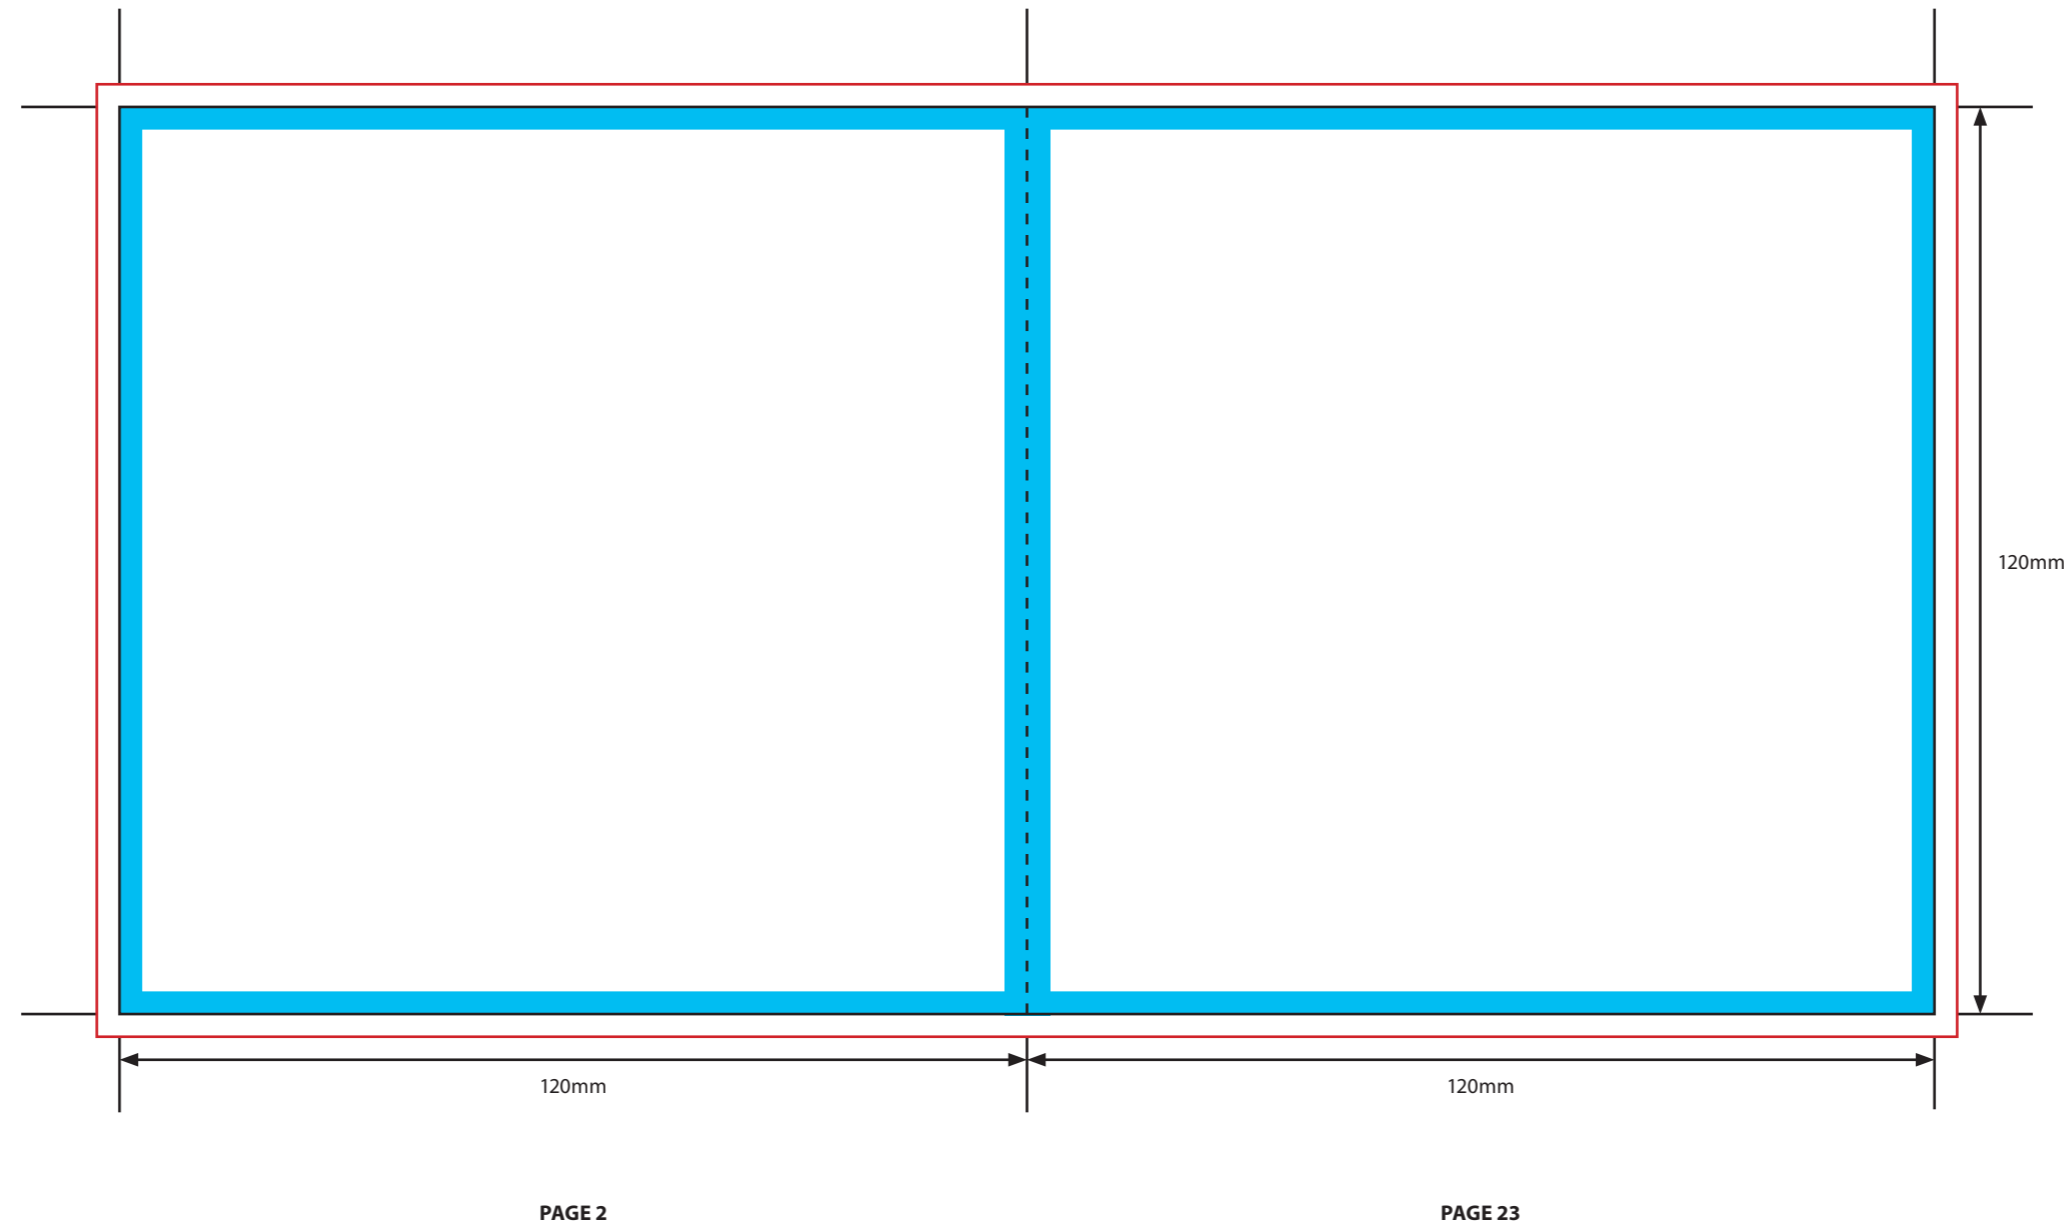

KEY

- Trim Line
- Fold Line
- 3mm Safety Area - *Important text and logos should not be in this area.*
- 3mm Required Bleed Area - *Background should extend to this line.*

PAGINATION GUIDE

24-1	18-7
2-23	8-17
22-3	16-9
4-21	10-15
20-5	14-11
6-19	12-13

AVAILABLE PAPER STOCKS *

- 150gsm Gloss Art Paper > *Standard*
- 140gsm Offset Uncoated Paper

PAPER FINISHES AVAILABLE

- Gloss Machine Varnish > *Standard*
- Matt Machine Varnish
- Offset (Uncoated)
- Gloss UV
- Matt Lamination

Please click [here](#) for useful information on the best way to set up and supply your artwork.
For any further questions please email our design team [here](#).

Please ask your account manager if you would like to change the stock and/or finish, as prices may vary.
* Please note, not all card stocks are available on all templates. Please check with your sales contact.