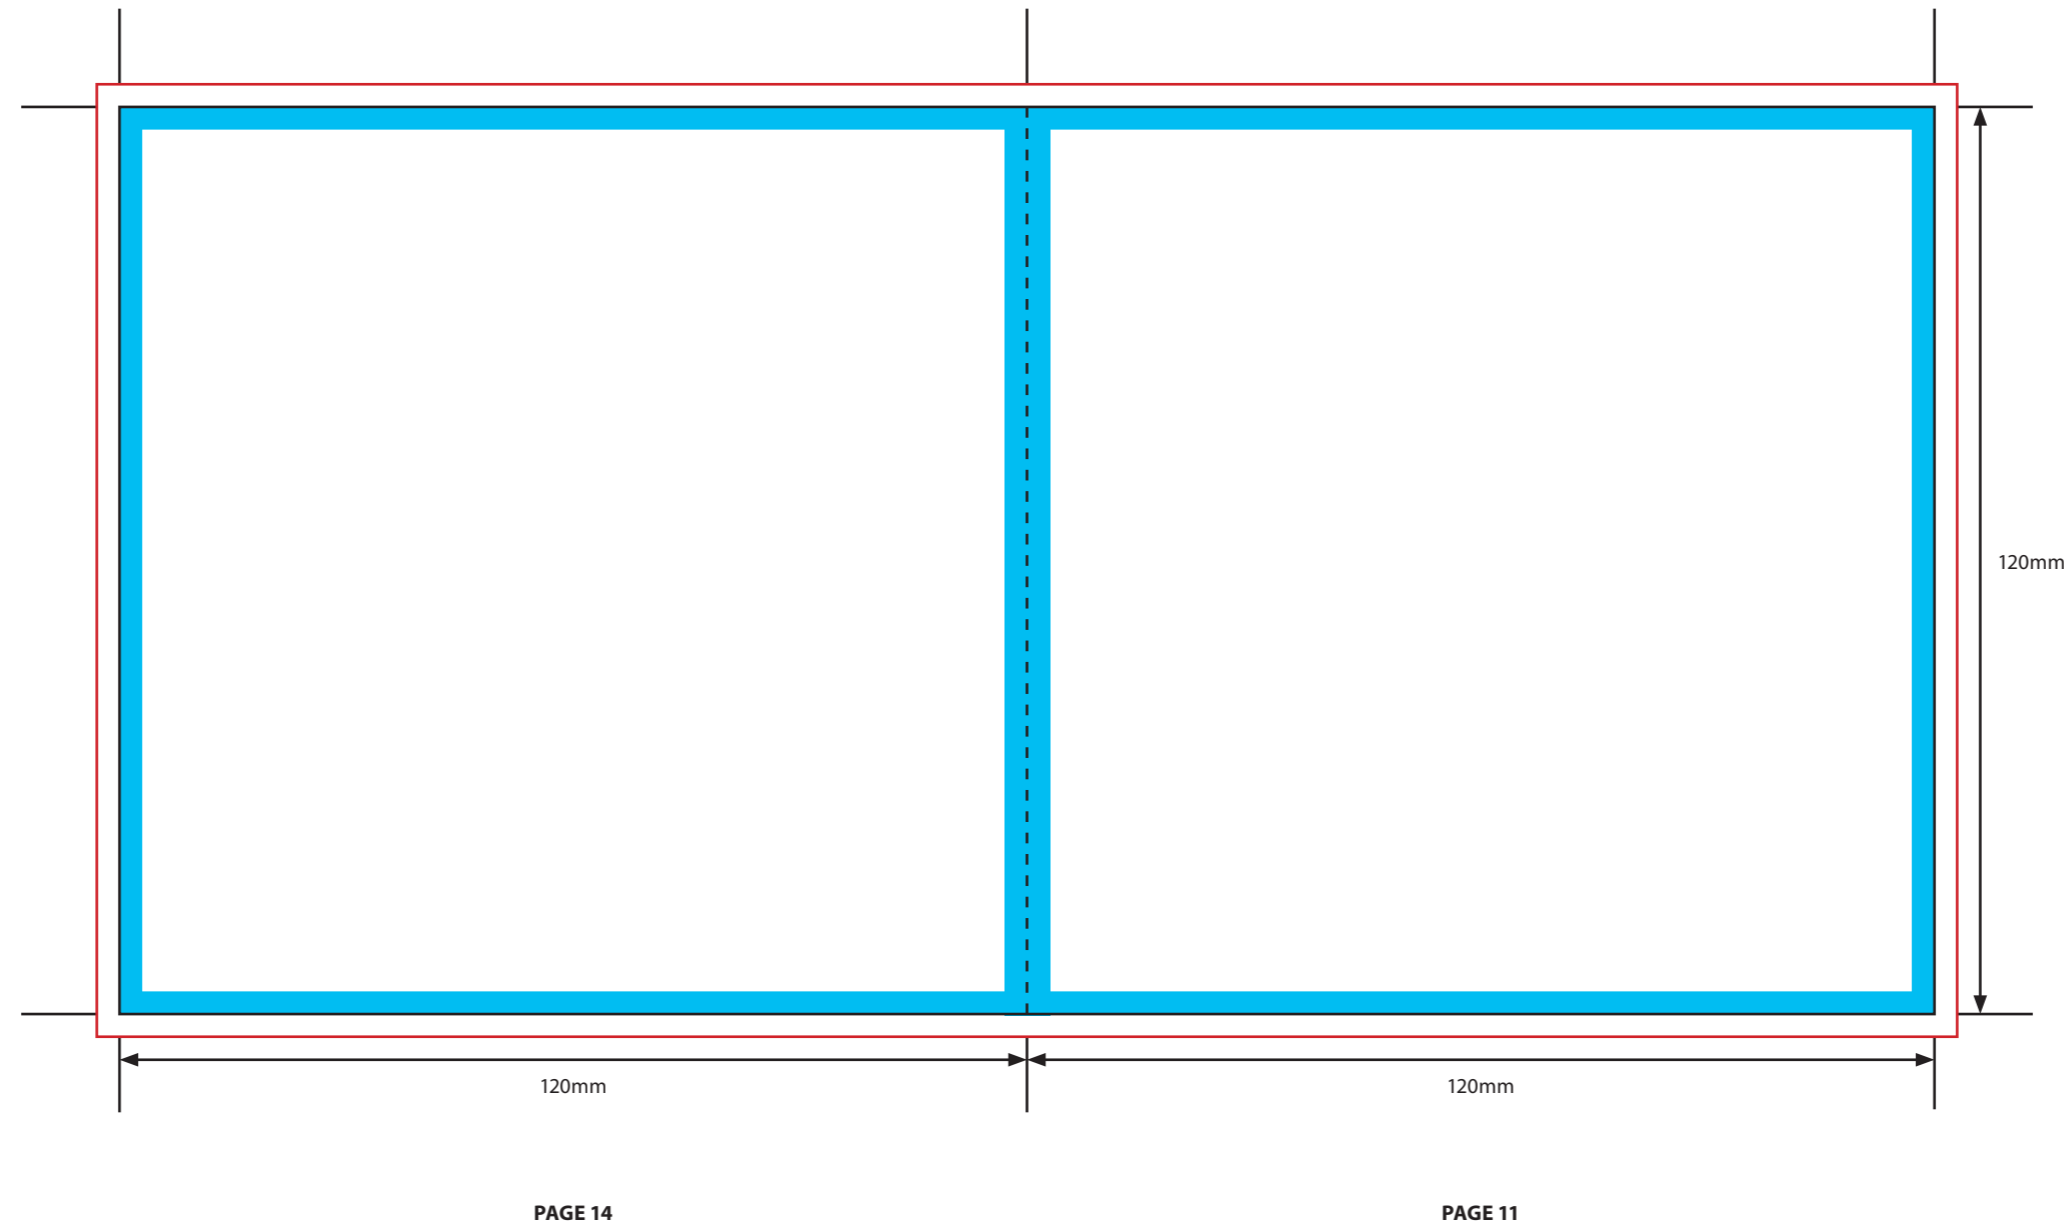

KEY

- Trim Line
- Fold Line
- 3mm Safety Area - *Important text and logos should not be in this area.*
- 3mm Required Bleed Area - *Background should extend to this line.*

PAGINATION GUIDE

24-1	18-7
2-23	8-17
22-3	16-9
4-21	10-15
20-5	14-11
6-19	12-13

AVAILABLE PAPER STOCKS *

- 150gsm Gloss Art Paper > *Standard*
- 140gsm Offset Uncoated Paper

PAPER FINISHES AVAILABLE

- Gloss Machine Varnish > *Standard*
- Matt Machine Varnish
- Offset (Uncoated)
- Gloss UV
- Matt Lamination

Please click [here](#) for useful information on the best way to set up and supply your artwork.
For any further questions please email our design team [here](#).

Please ask your account manager if you would like to change the stock and/or finish, as prices may vary.
* Please note, not all card stocks are available on all templates. Please check with your sales contact.