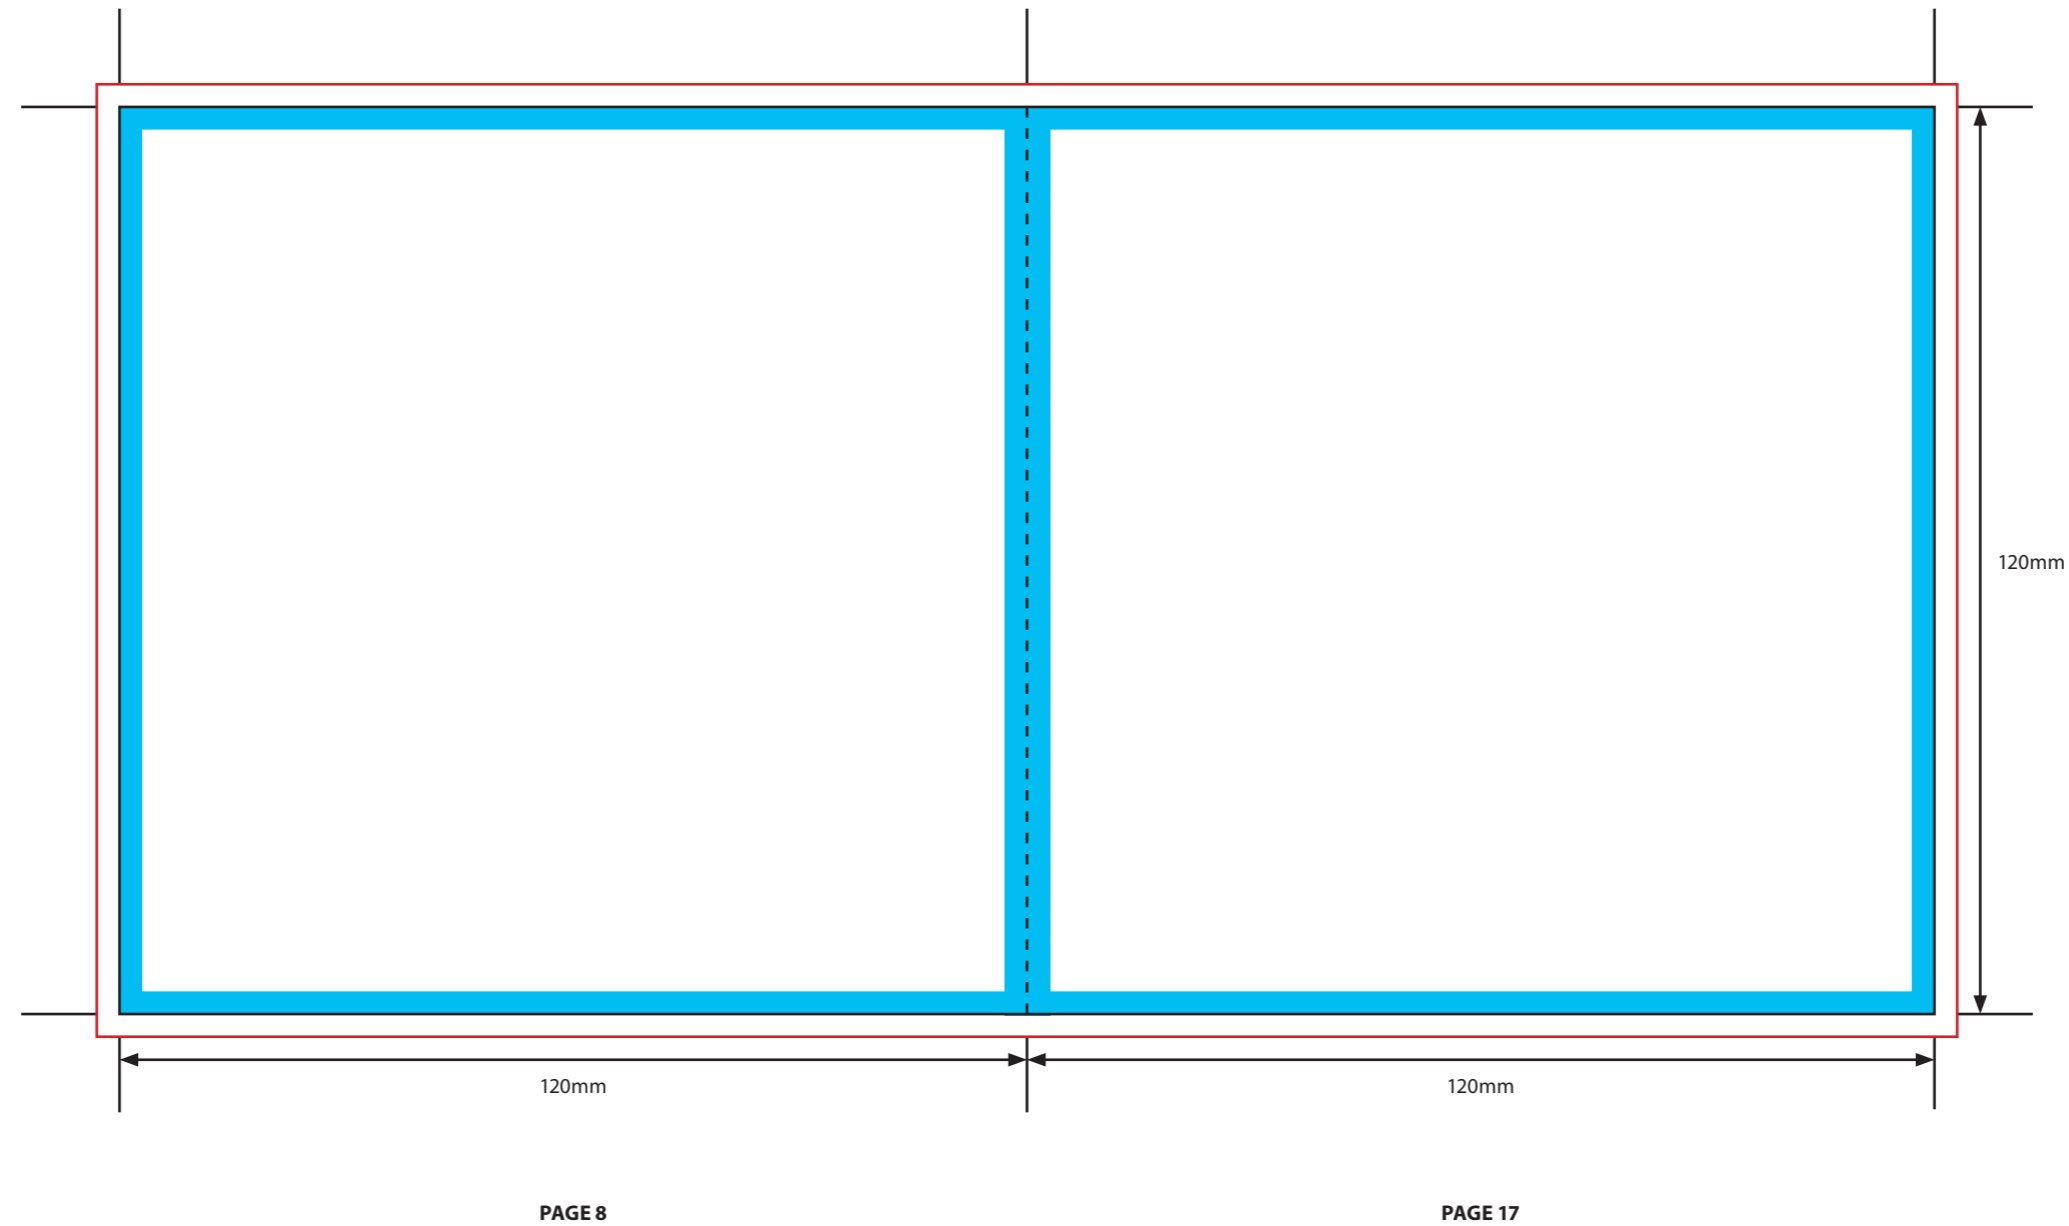

KEY

- Trim Line
- Fold Line
- 3mm Safety Area - *Important text and logos should not be in this area.*
- 3mm Required Bleed Area - *Background should extend to this line.*

PAGINATION GUIDE

24-1	18-7
2-23	8-17
22-3	16-9
4-21	10-15
20-5	14-11
6-19	12-13

AVAILABLE PAPER STOCKS *

- 150gsm Gloss Art Paper > *Standard*
- 140gsm Offset Uncoated Paper

PAPER FINISHES AVAILABLE

- Gloss Machine Varnish > *Standard*
- Matt Machine Varnish
- Offset (Uncoated)
- Gloss UV
- Matt Lamination

Please click [here](#) for useful information on the best way to set up and supply your artwork.
For any further questions please email our design team [here](#).

Please ask your account manager if you would like to change the stock and/or finish, as prices may vary.
* Please note, not all card stocks are available on all templates. Please check with your sales contact.