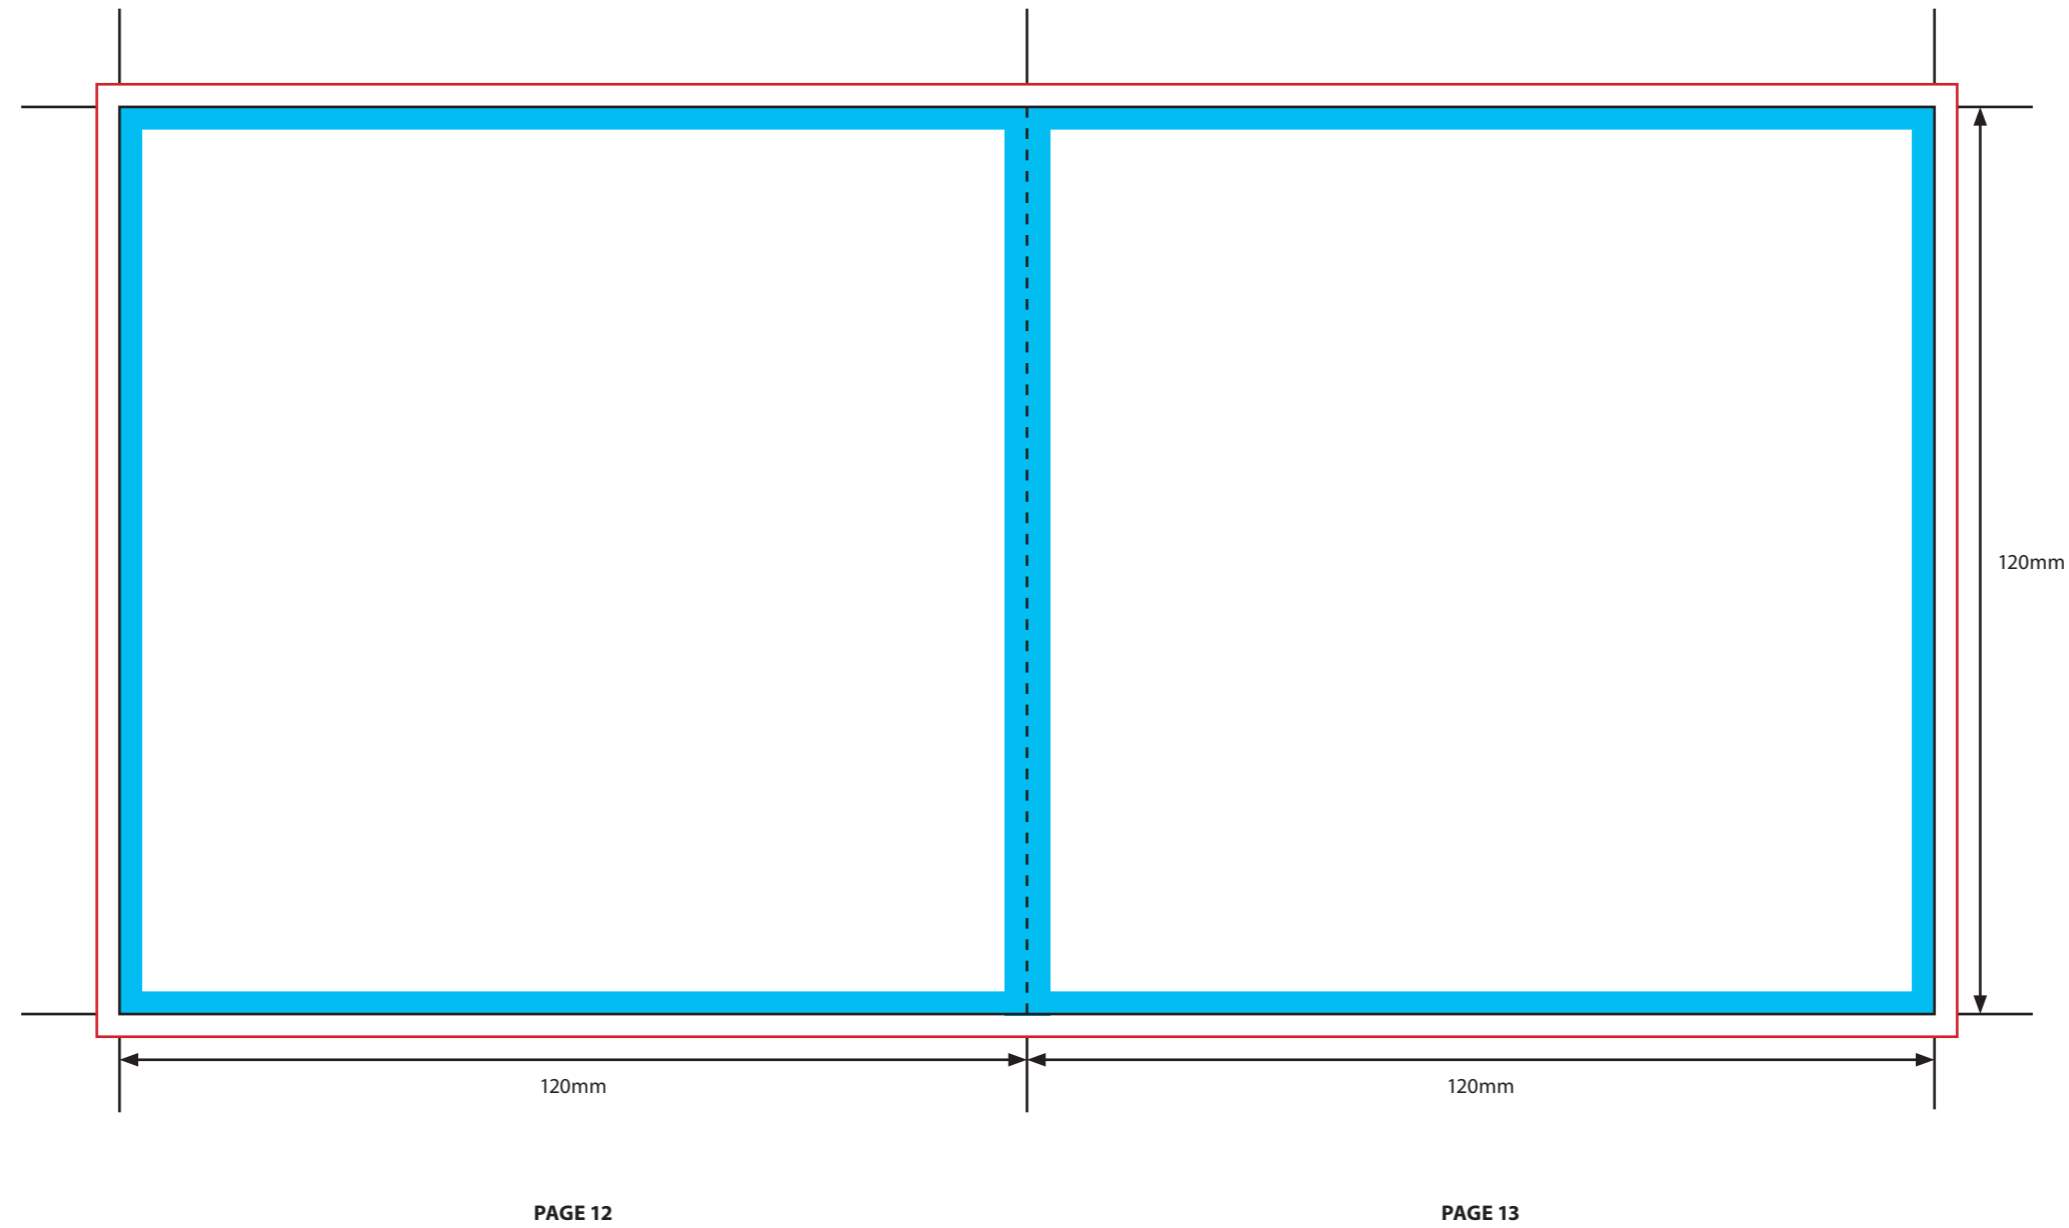

KEY

- Trim Line
- Fold Line
- 3mm Safety Area - *Important text and logos should not be in this area.*
- 3mm Required Bleed Area - *Background should extend to this line.*

PAGINATION GUIDE

24-1	18-7
2-23	8-17
22-3	16-9
4-21	10-15
20-5	14-11
6-19	12-13

AVAILABLE PAPER STOCKS *

- 150gsm Gloss Art Paper > *Standard*
- 140gsm Offset Uncoated Paper

PAPER FINISHES AVAILABLE

- Gloss Machine Varnish > *Standard*
- Matt Machine Varnish
- Offset (Uncoated)
- Gloss UV
- Matt Lamination

Please click [here](#) for useful information on the best way to set up and supply your artwork.
For any further questions please email our design team [here](#).

Please ask your account manager if you would like to change the stock and/or finish, as prices may vary.
* Please note, not all card stocks are available on all templates. Please check with your sales contact.