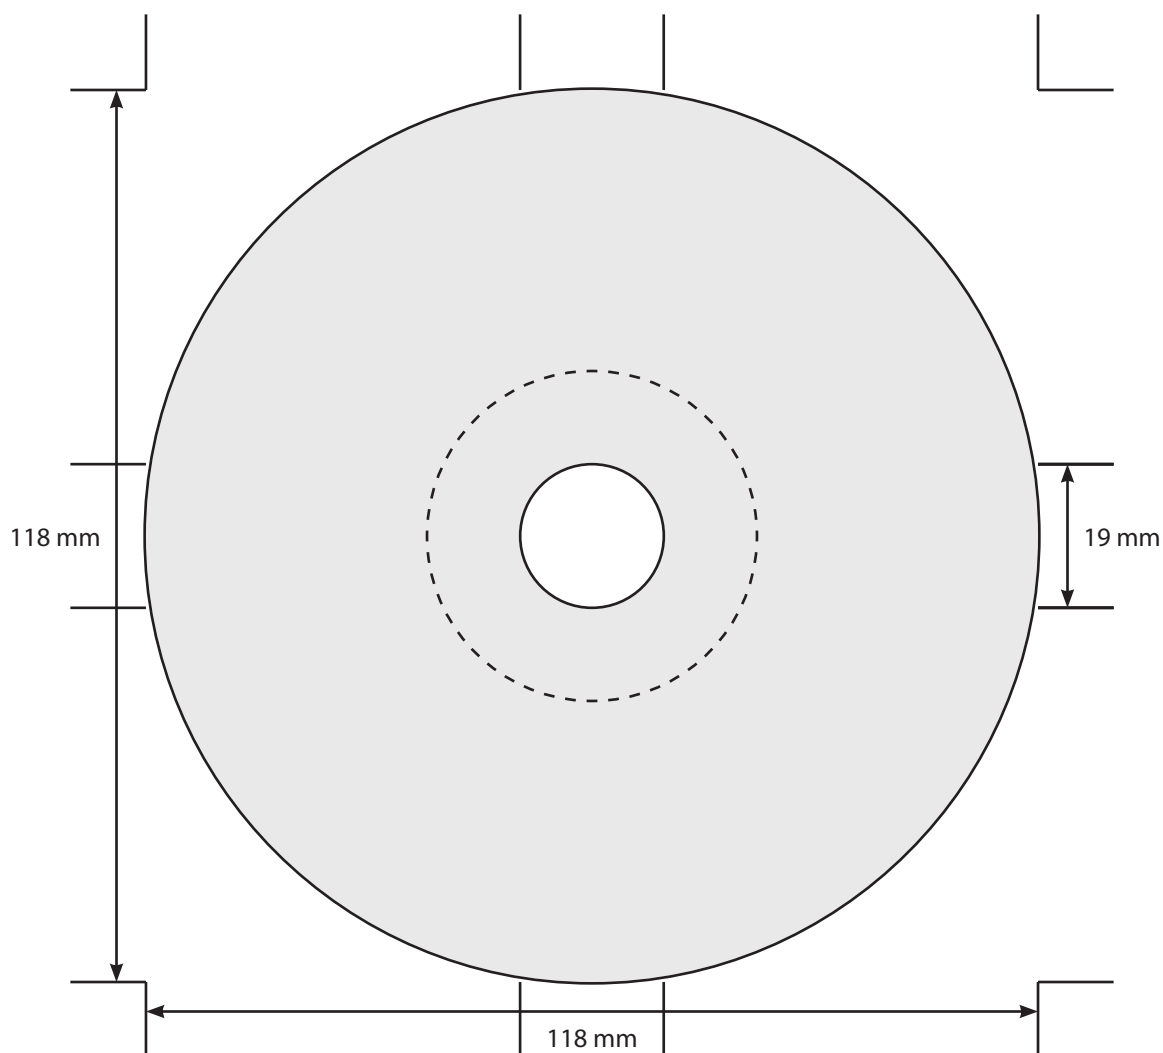

TEMPLATE: DVD-9 Onbody - 19mm

 @dmsvinyl

 /dmsvinyl

 @dmsvinyl

SCREEN PRINT KEY (IF APPLICABLE)

- 1.
- 2.
- 3.

KEY

Disc Print Area  
ID Band on underside of Disc (Does not interrupt print. Only applicable if not having a white base)