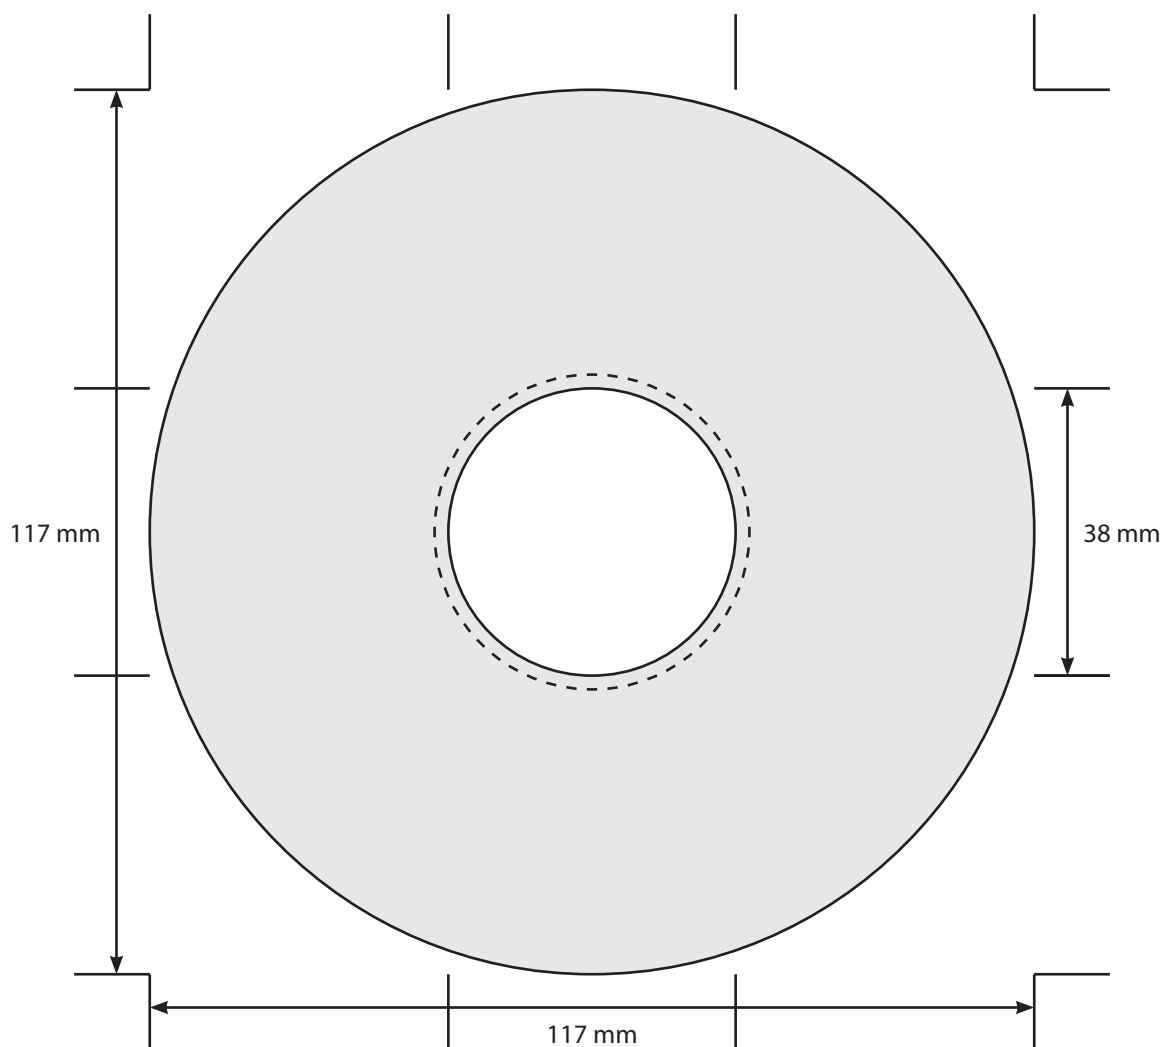

TEMPLATE: CD-R Onbody - 38 mm

SCREEN PRINT COLOURS KEY (IF APPLICABLE)

- 1.
- 2.
- 3.

KEY

-  Disc Print Area
-  ID Band on underside of Disc (Does not interrupt print. Only applicable if not having a white base)