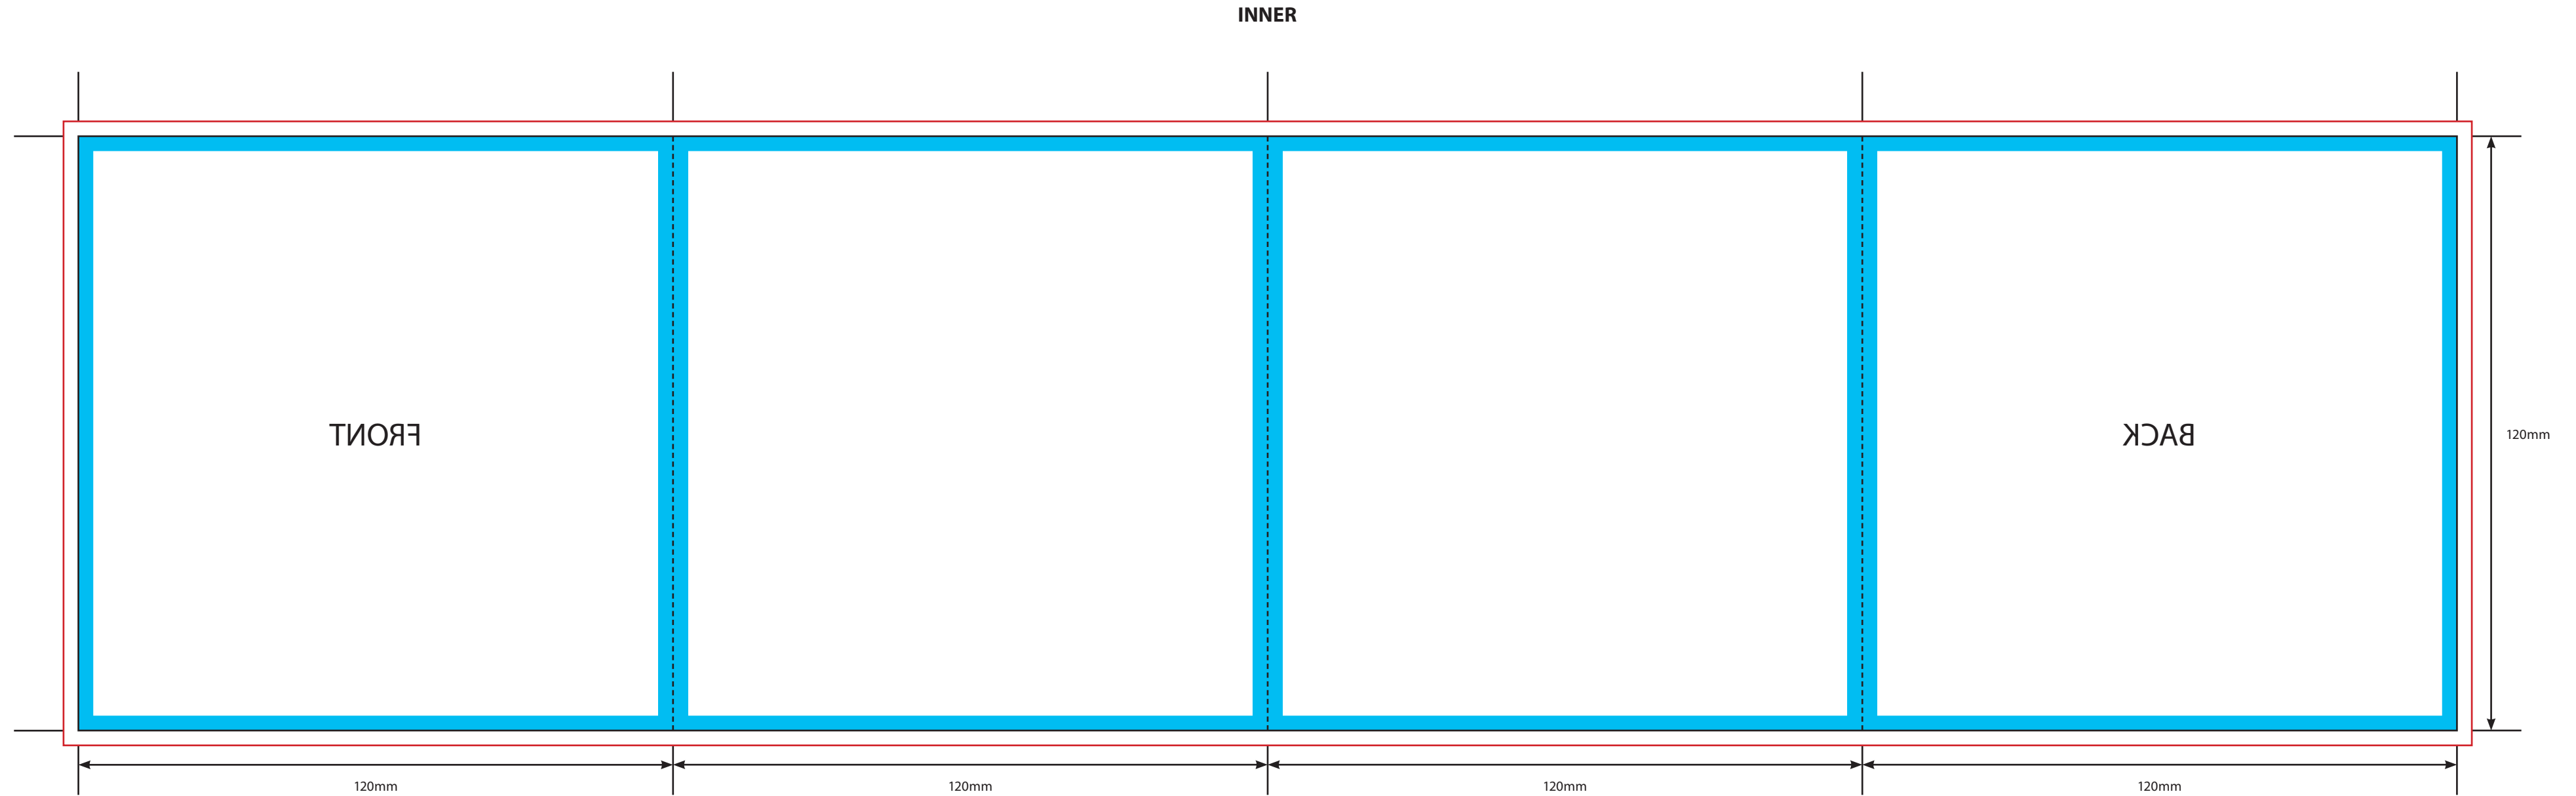

KEY

- Trim Line
- - - - - Fold Line
- 3mm Safety Area - Important text and logos should not be in this area.
- 3mm Required Bleed Area - Background should extend to this line.

AVAILABLE PAPER STOCKS *

- 150gsm Gloss Art Paper > Standard
- 140gsm Offset Uncoated Paper