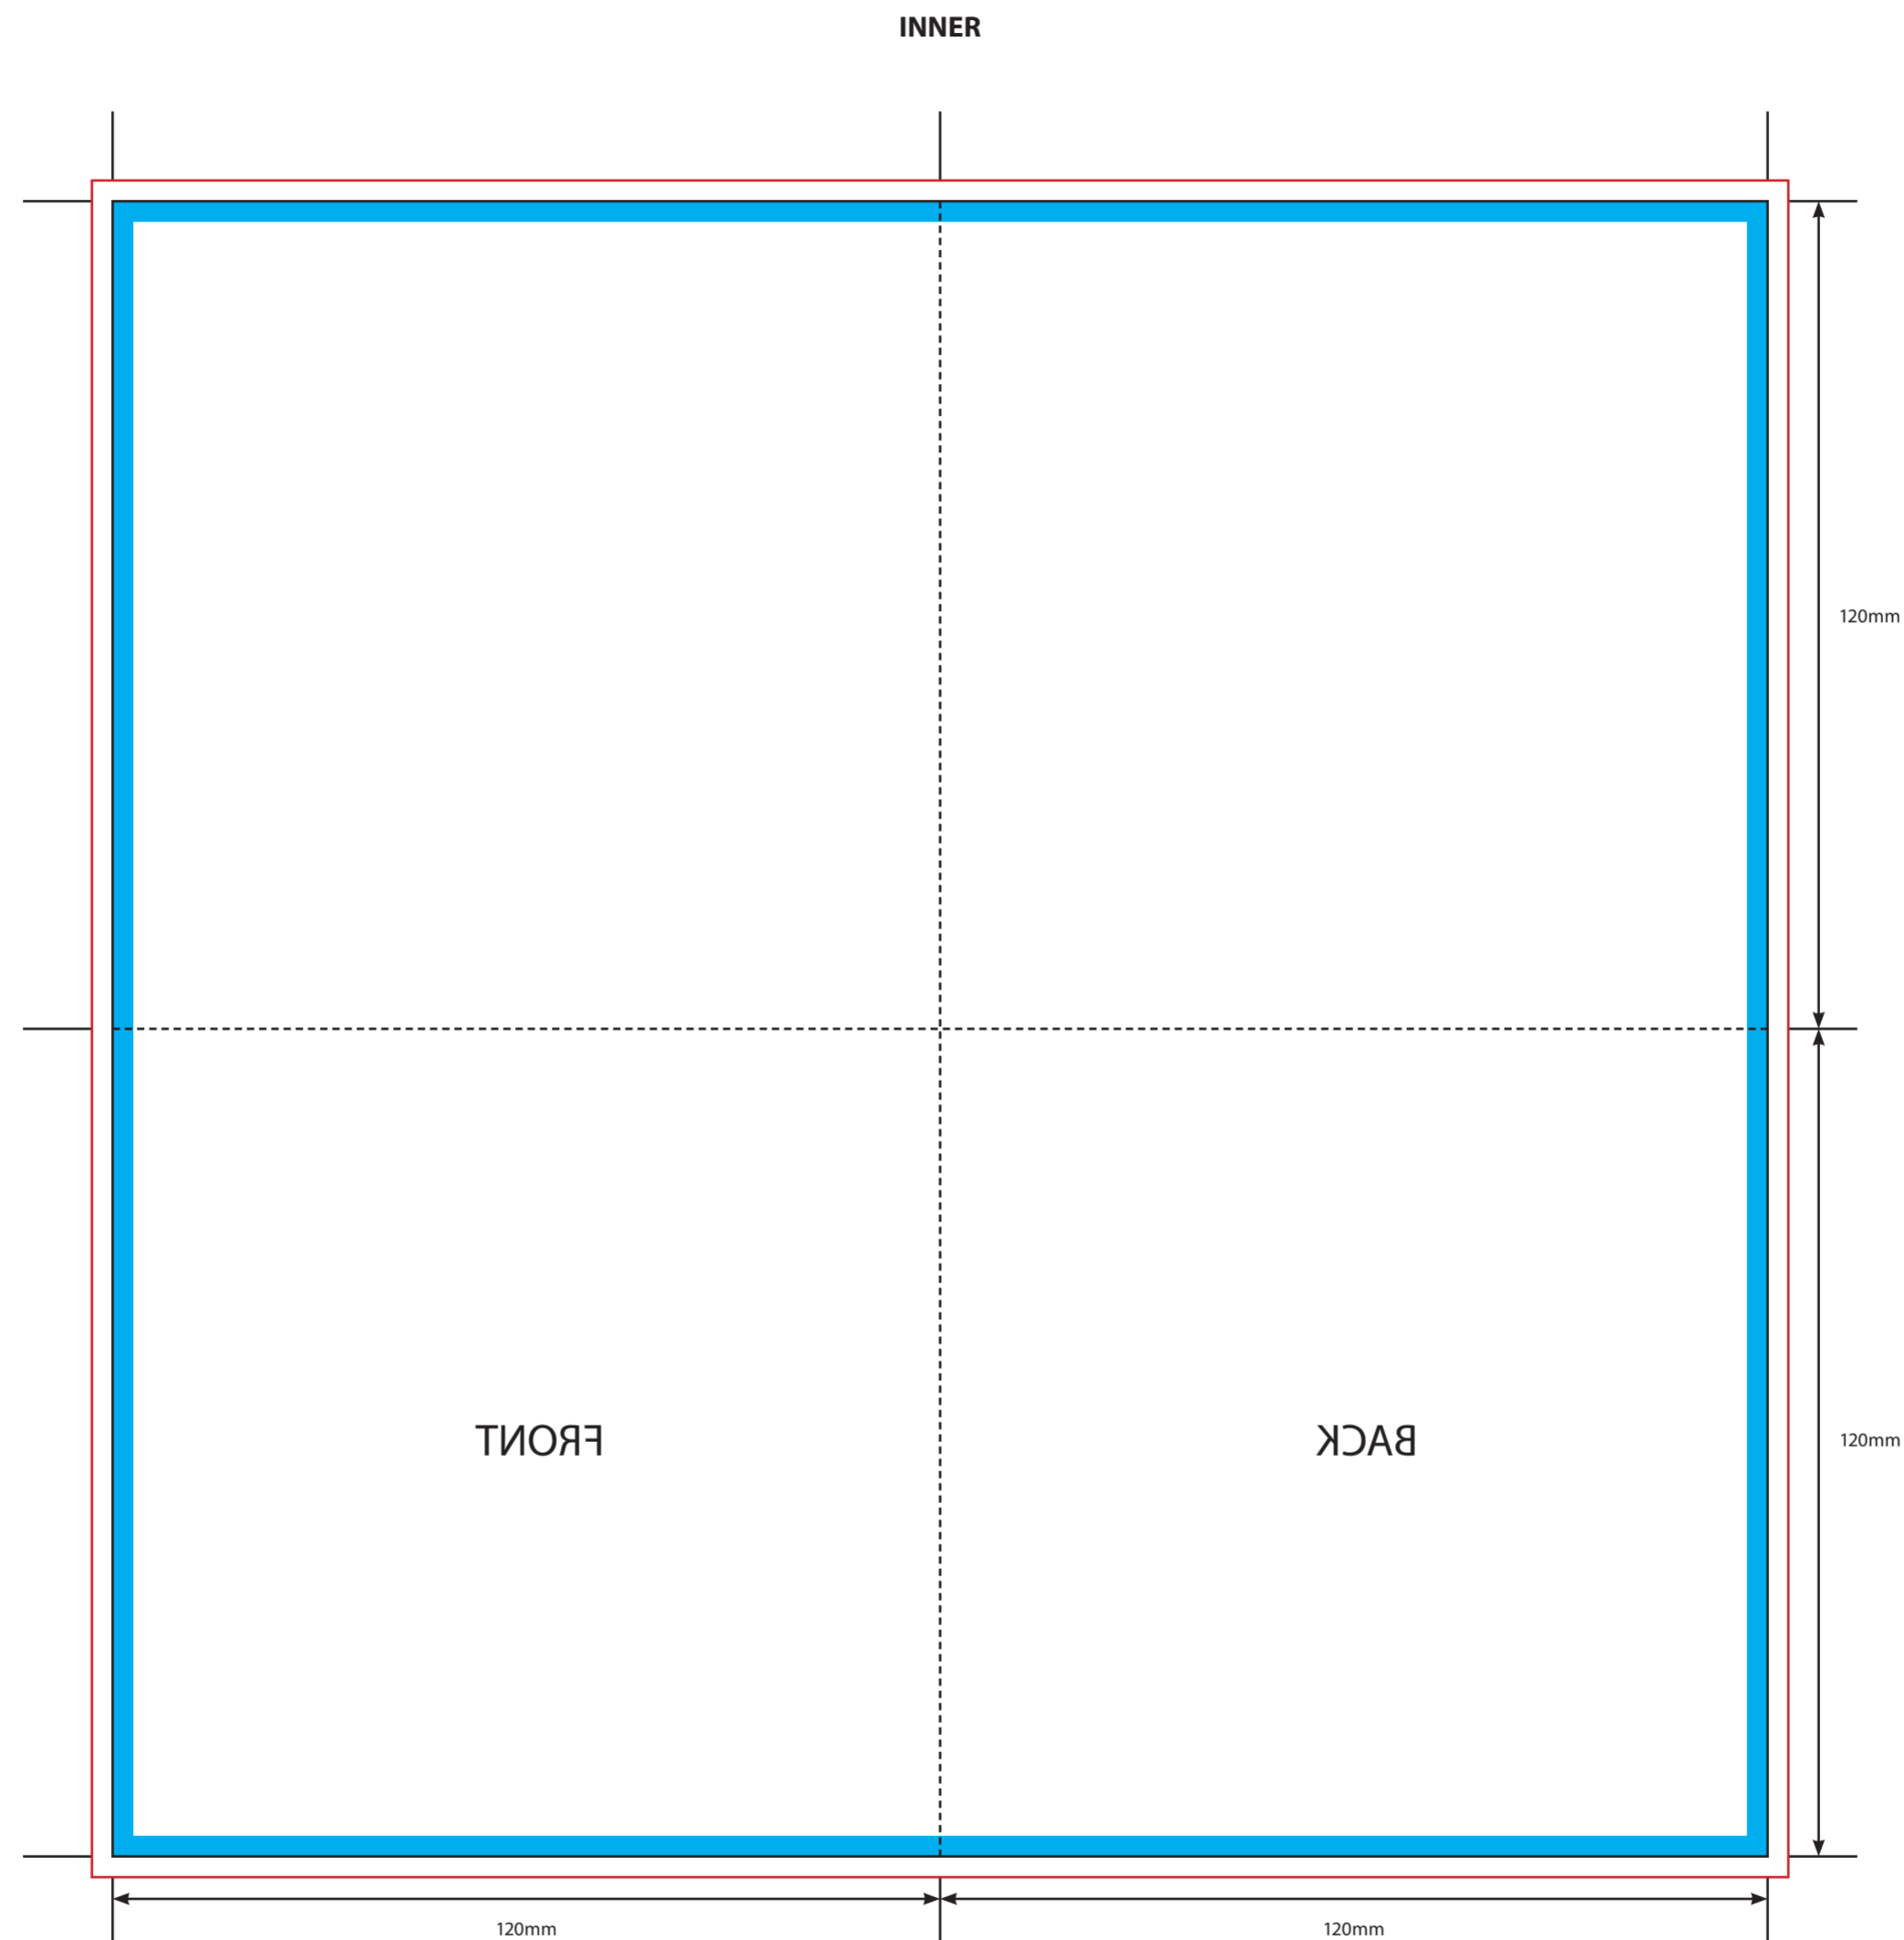

**KEY**

-  Trim Line
-  Fold Line
-  3mm Safety Area - Important text and logos should not be in this area.
-  3mm Required Bleed Area - Background should extend to this line.

**AVAILABLE PAPER STOCKS \***