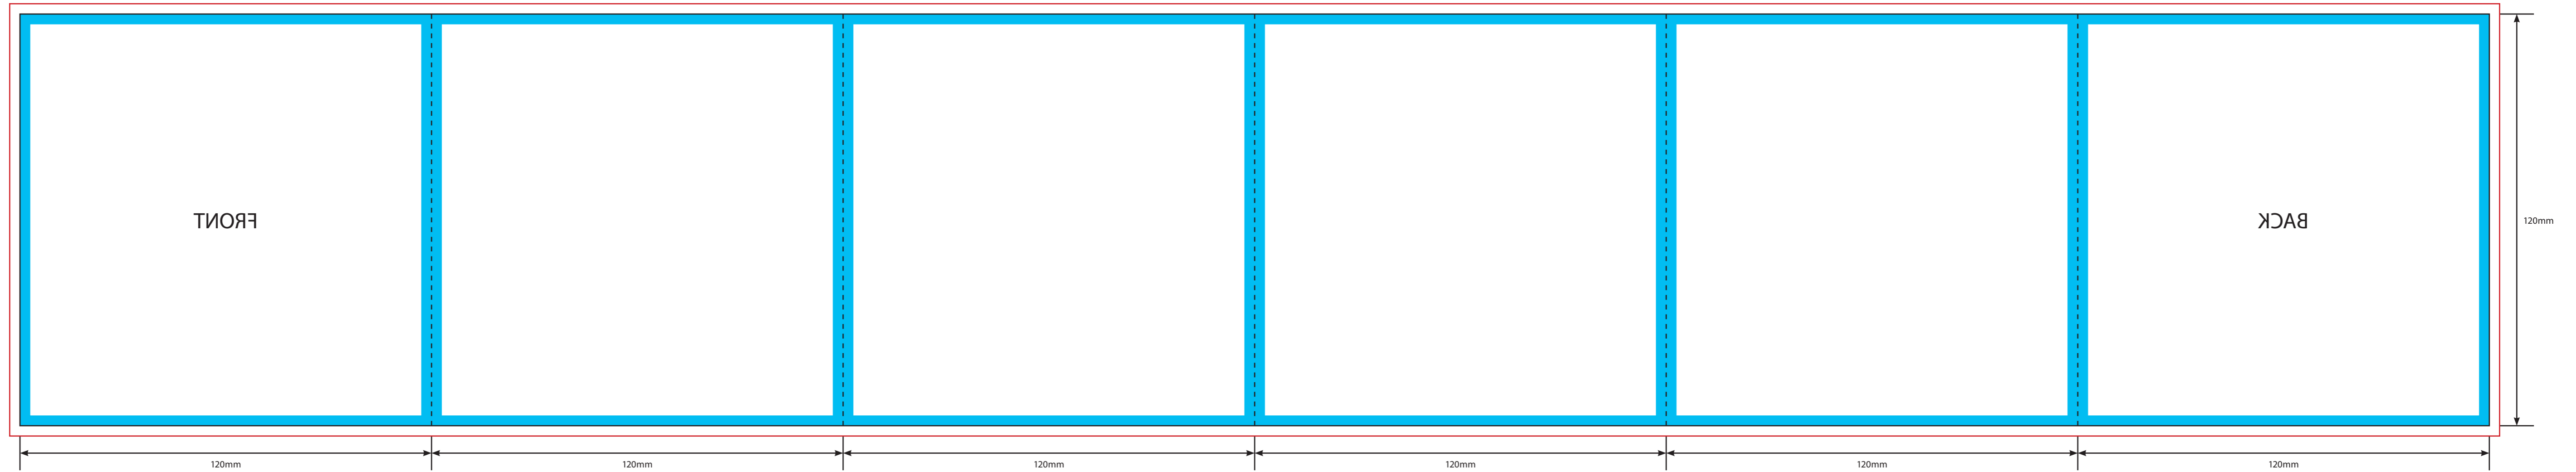

INNER

KEY

- Trim Line
- Fold Line
- 3mm Safety Area - Important text and logos should not be in this area.
- 3mm Required Bleed Area - Background should extend to this line.

AVAILABLE PAPER STOCKS *

- 130gsm Gloss Art Paper > *Standard*
- 140gsm Offset Uncoated Paper
- Heavier weights available, please ask

PAPER FINISHES AVAILABLE

- Gloss Machine Varnish > *Standard*
- Matt Machine Varnish
- Offset (Uncoated)
- Gloss UV
- Matt Lamination

Please click [here](#) for useful information on the best way to set up and supply your artwork.
For any further questions please email our design team [here](#).

Please ask your account manager if you would like to change the stock and/or finish, as prices may vary.
* Please note, not all stocks are available on all templates. Please check with your account manager.