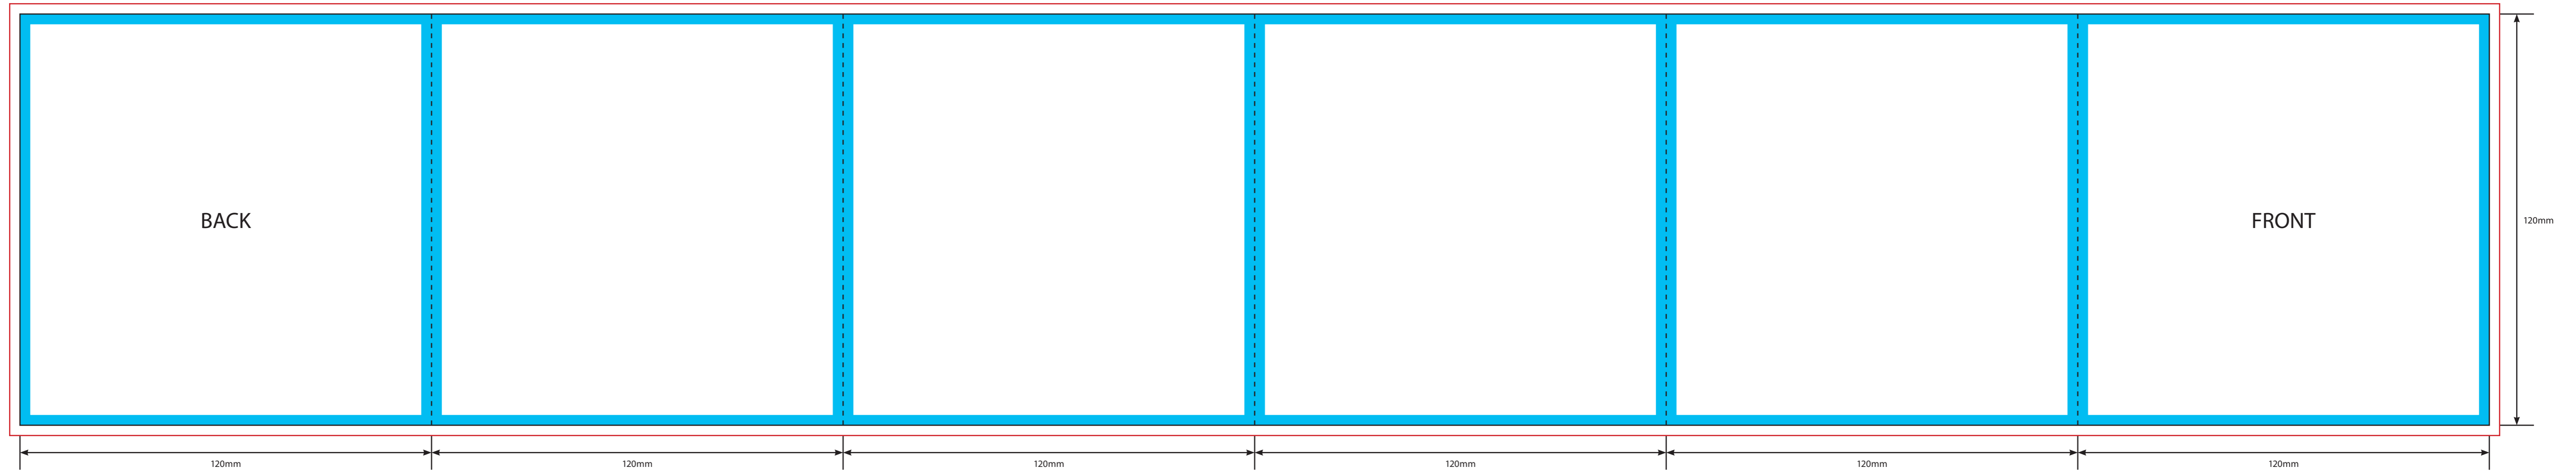

OUTER

KEY

- Trim Line
- Fold Line
- 3mm Safety Area - *Important text and logos should not be in this area.*
- 3mm Required Bleed Area - *Background should extend to this line.*

AVAILABLE PAPER STOCKS *

- 130gsm Gloss Art Paper > *Standard*
- 140gsm Offset Uncoated Paper
- Heavier weights available, please ask

INNER

KEY

-  Trim Line
-  Fold Line
-  3mm Safety Area - Important text and logos should not be in this area.
-  3mm Required Bleed Area - Background should extend to this line.

AVAILABLE PAPER STOCKS *

- 130gsm Gloss Art Paper > *Standard*
- 140gsm Offset Uncoated Paper
- Heavier weights available, please ask