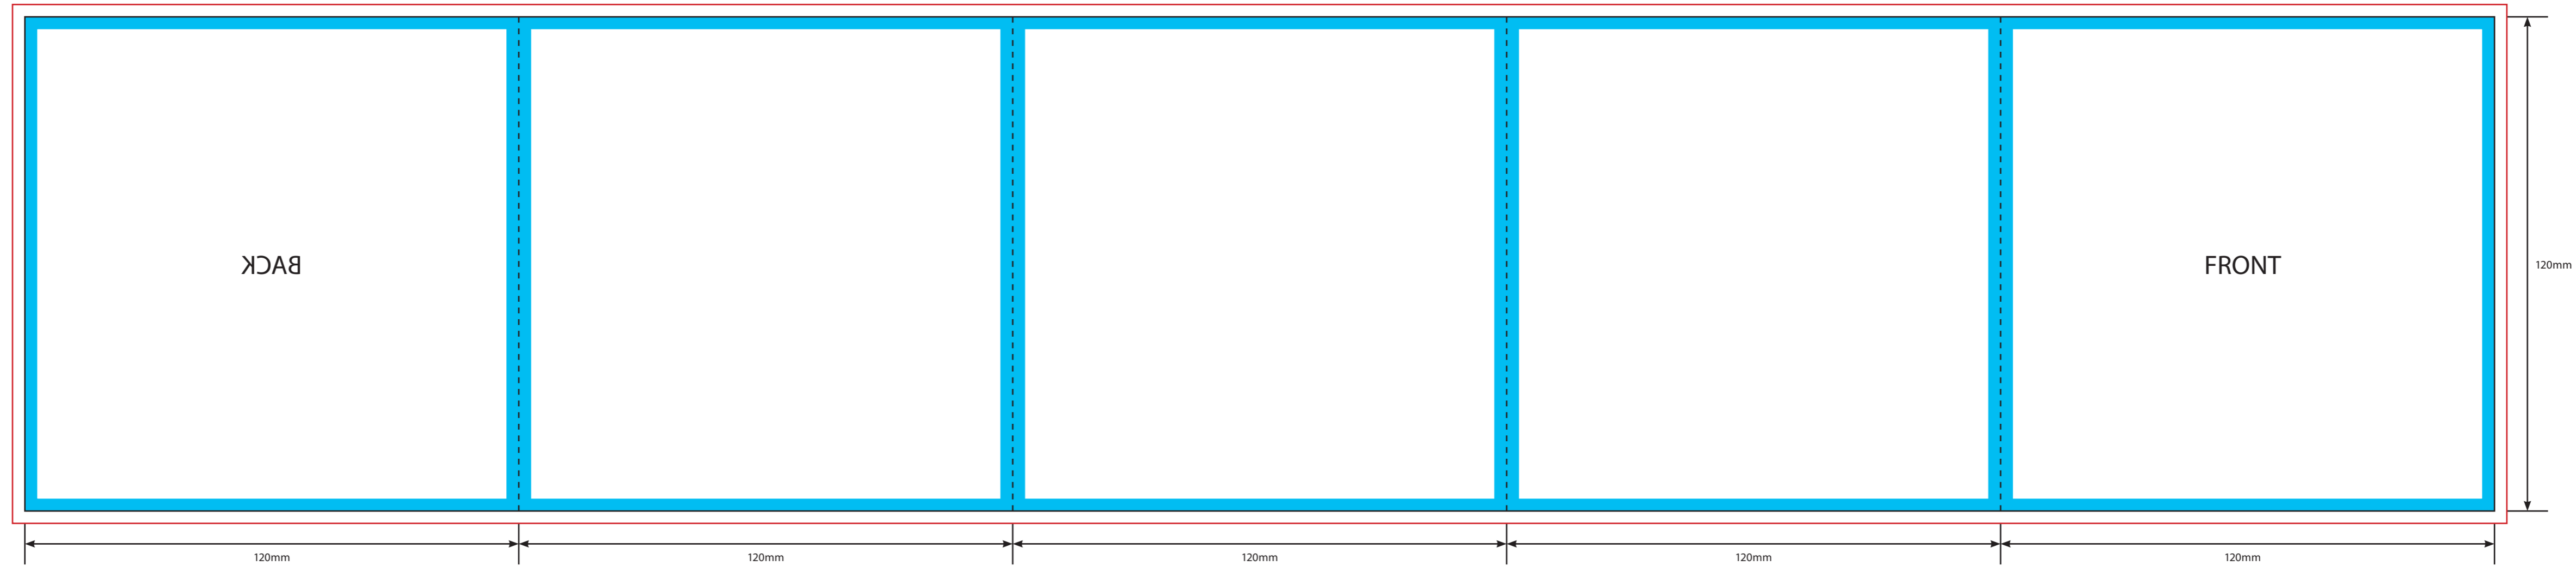

OUTER

**KEY**

-  Trim Line
-  Fold Line
-  3mm Safety Area - Important text and logos should not be in this area.
-  3mm Required Bleed Area - Background should extend to this line.

Please click [here](#) for useful information on the best way to set up and supply your artwork.  
For any further questions please email our design team [here](#).

INNER

**KEY**

- Trim Line
- - - - - Fold Line
- 3mm Safety Area - Important text and logos should not be in this area.
- 3mm Required Bleed Area - Background should extend to this line.

**AVAILABLE PAPER STOCKS \***