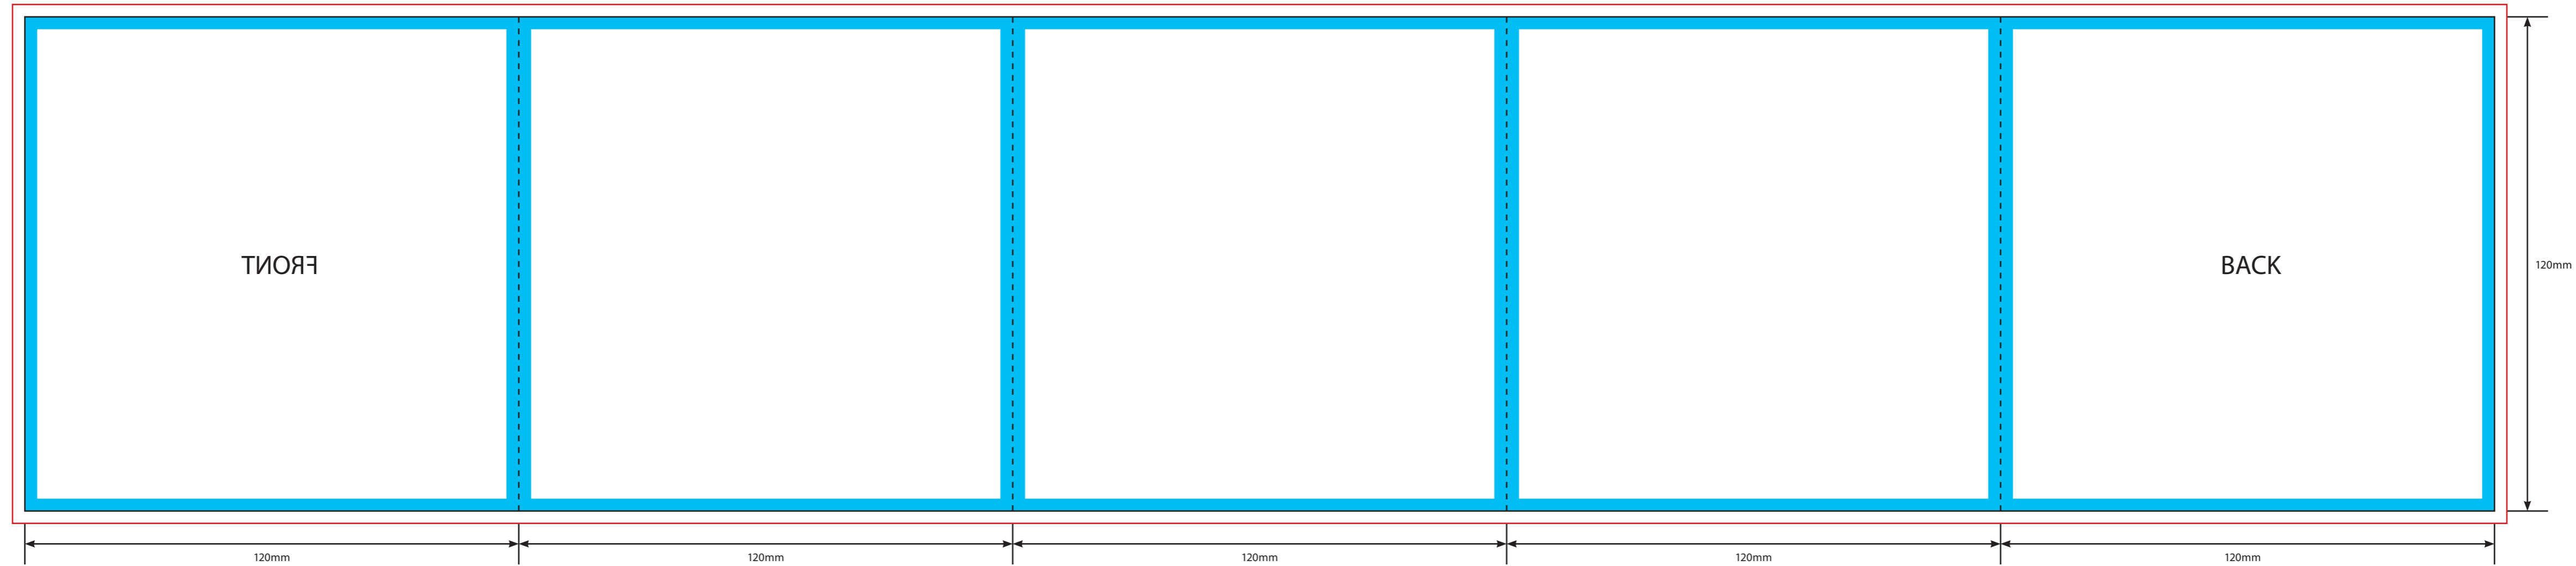

OUTER

**KEY**

-  Trim Line
-  Fold Line
-  3mm Safety Area - Important text and logos should not be in this area.
-  3mm Required Bleed Area - Background should extend to this line.

Please click [here](#) for useful information on the best way to set up and supply your artwork.  
For any further questions please email our design team [here](#).

INNER

**KEY**

- Trim Line
- - - - - Fold Line
- 3mm Safety Area - Important text and logos should not be in this area.
- 3mm Required Bleed Area - Background should extend to this line.

**AVAILABLE PAPER STOCKS \***