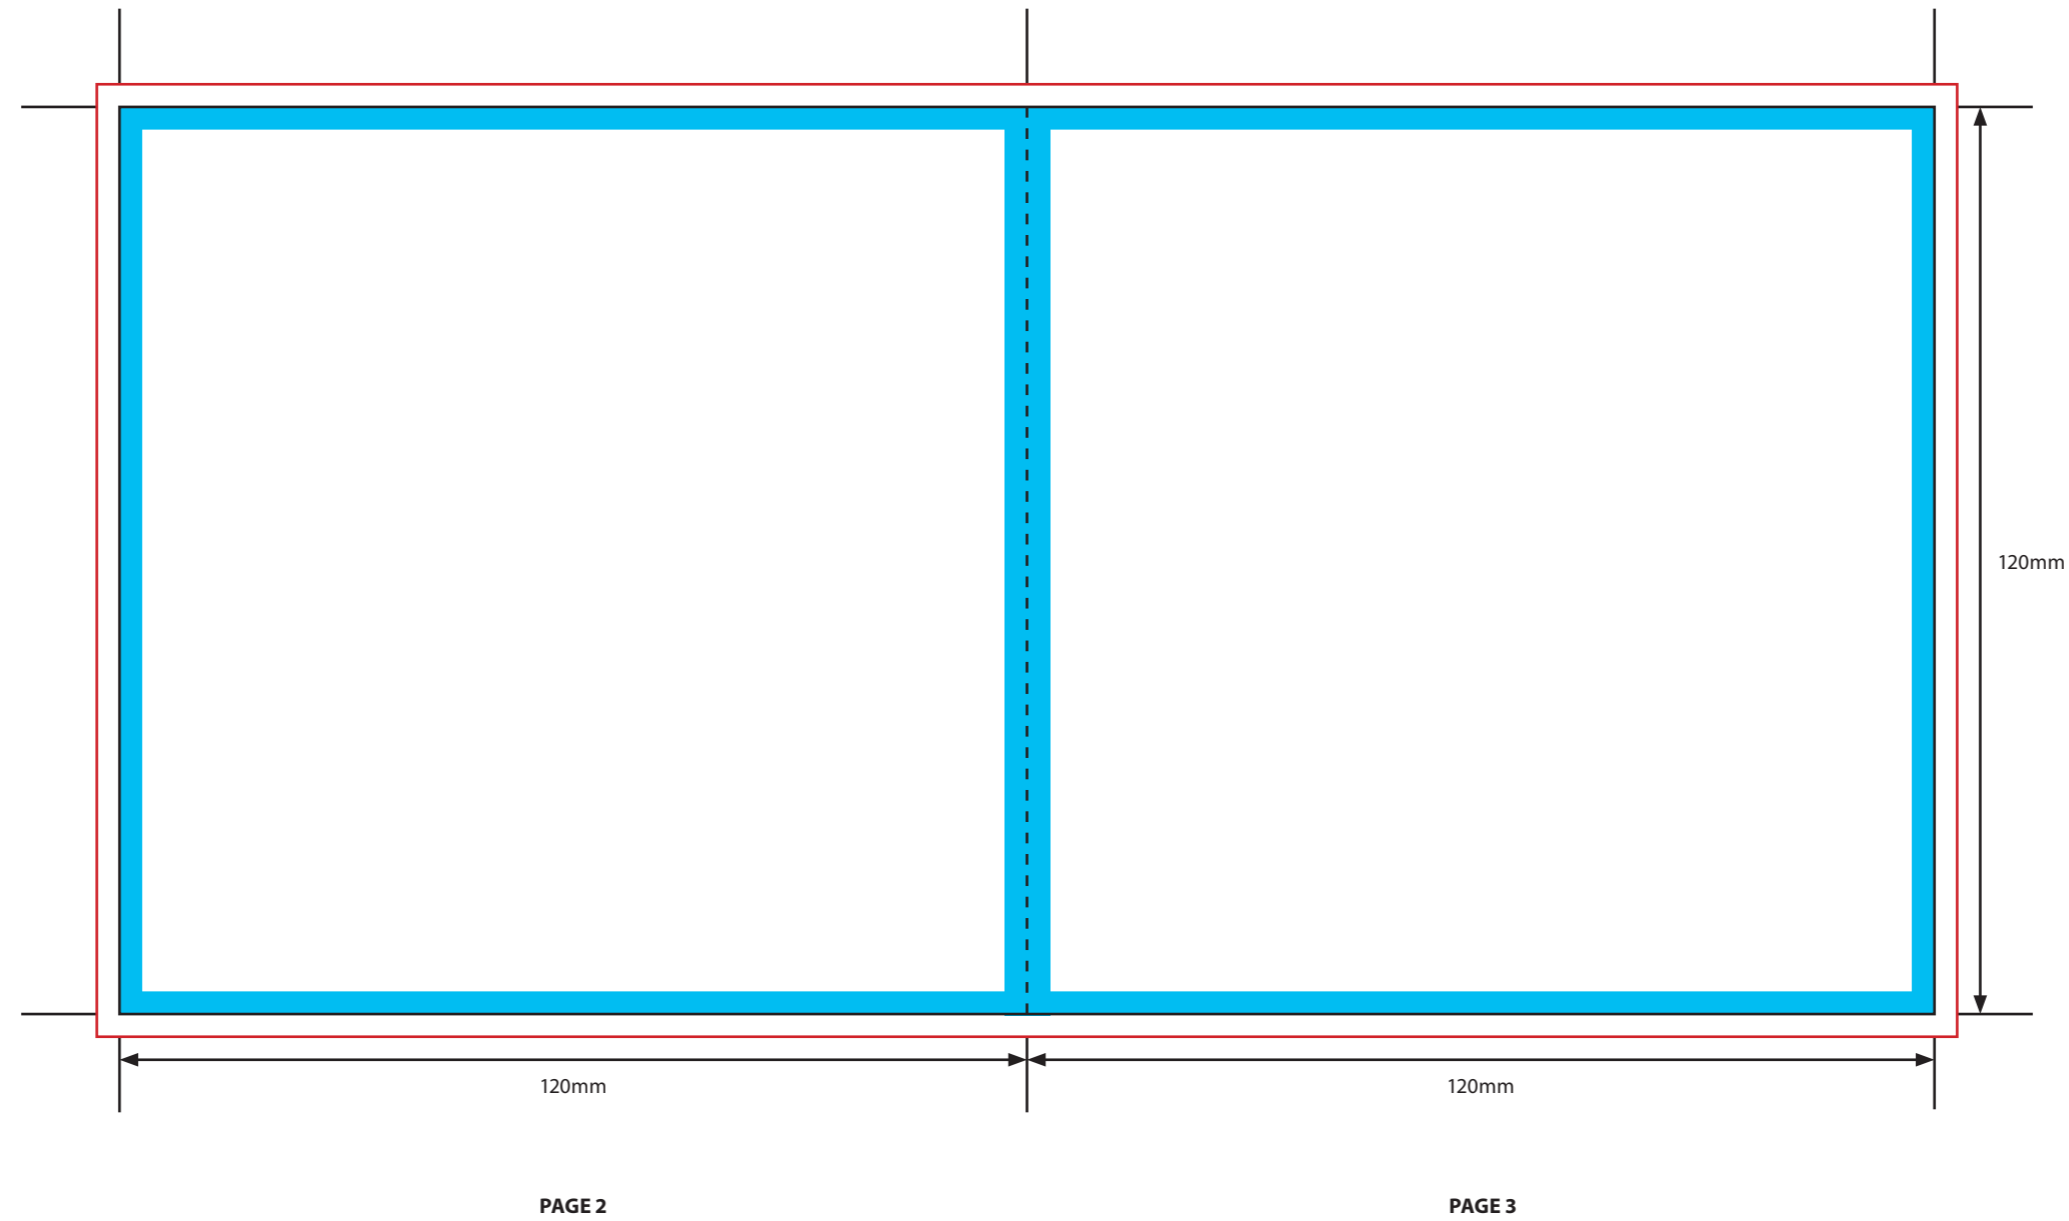

**KEY**

- Trim Line
- - - - - Fold Line
- 3mm Safety Area - Important text and logos should not be in this area.
- 3mm Required Bleed Area - Background should extend to this line.

**PAGINATION GUIDE**

- 4-1
- 2-3

**KEY**

- Trim Line
- - - - - Fold Line
- 3mm Safety Area - Important text and logos should not be in this area.
- 3mm Required Bleed Area - Background should extend to this line.

**PAGINATION GUIDE**

4-1  
2-3