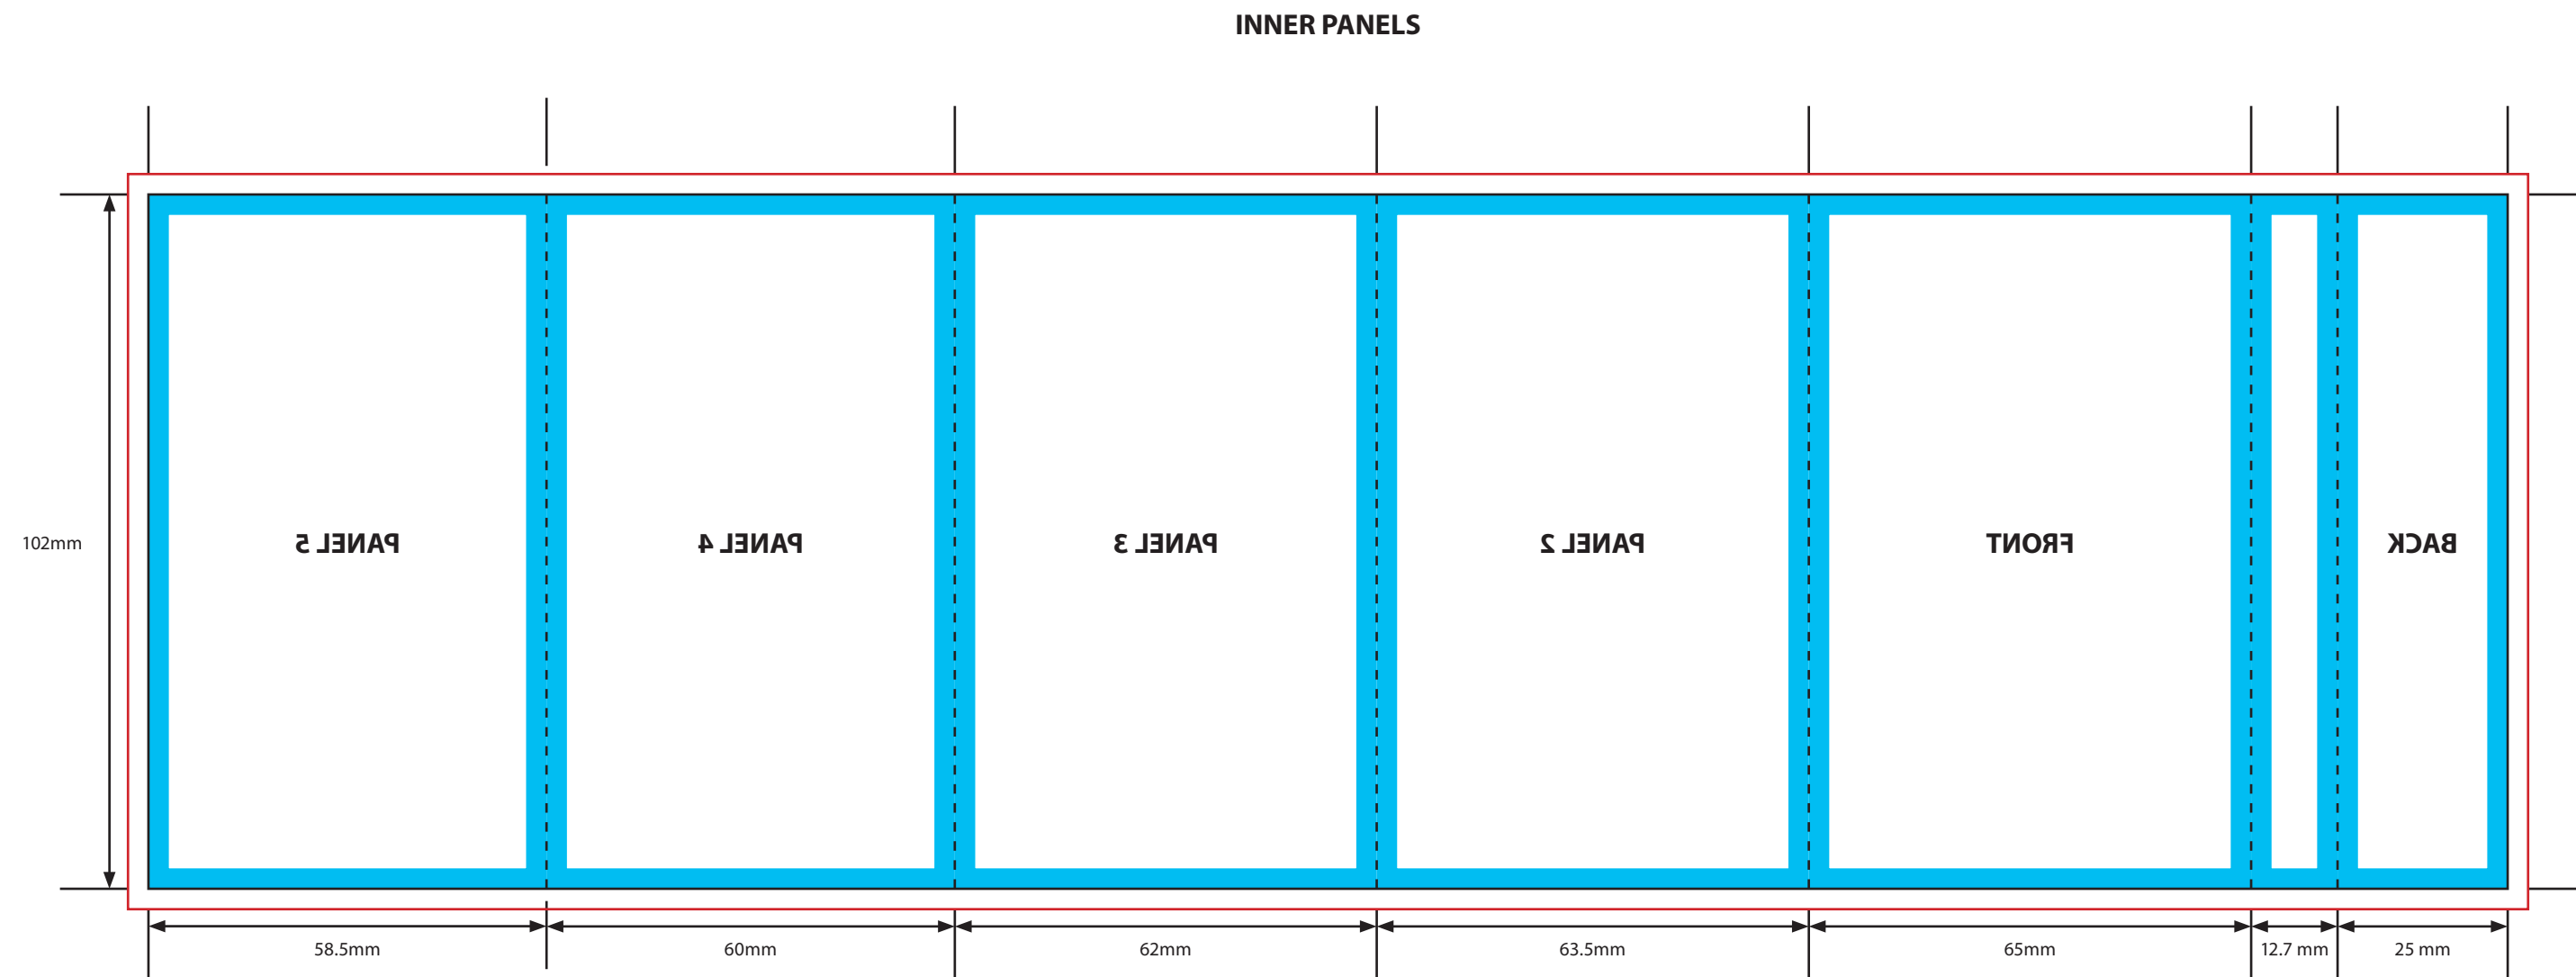

**KEY**

- Trim Line
- - - - - Fold Line
- 3mm Safety Area - Important text and logos should not be in this area.
- 3mm Required Bleed Area - Background should extend to this line.

Please click [here](#) for useful information on the best way to set up and supply your artwork.  
For any further questions please email our design team [here](#).