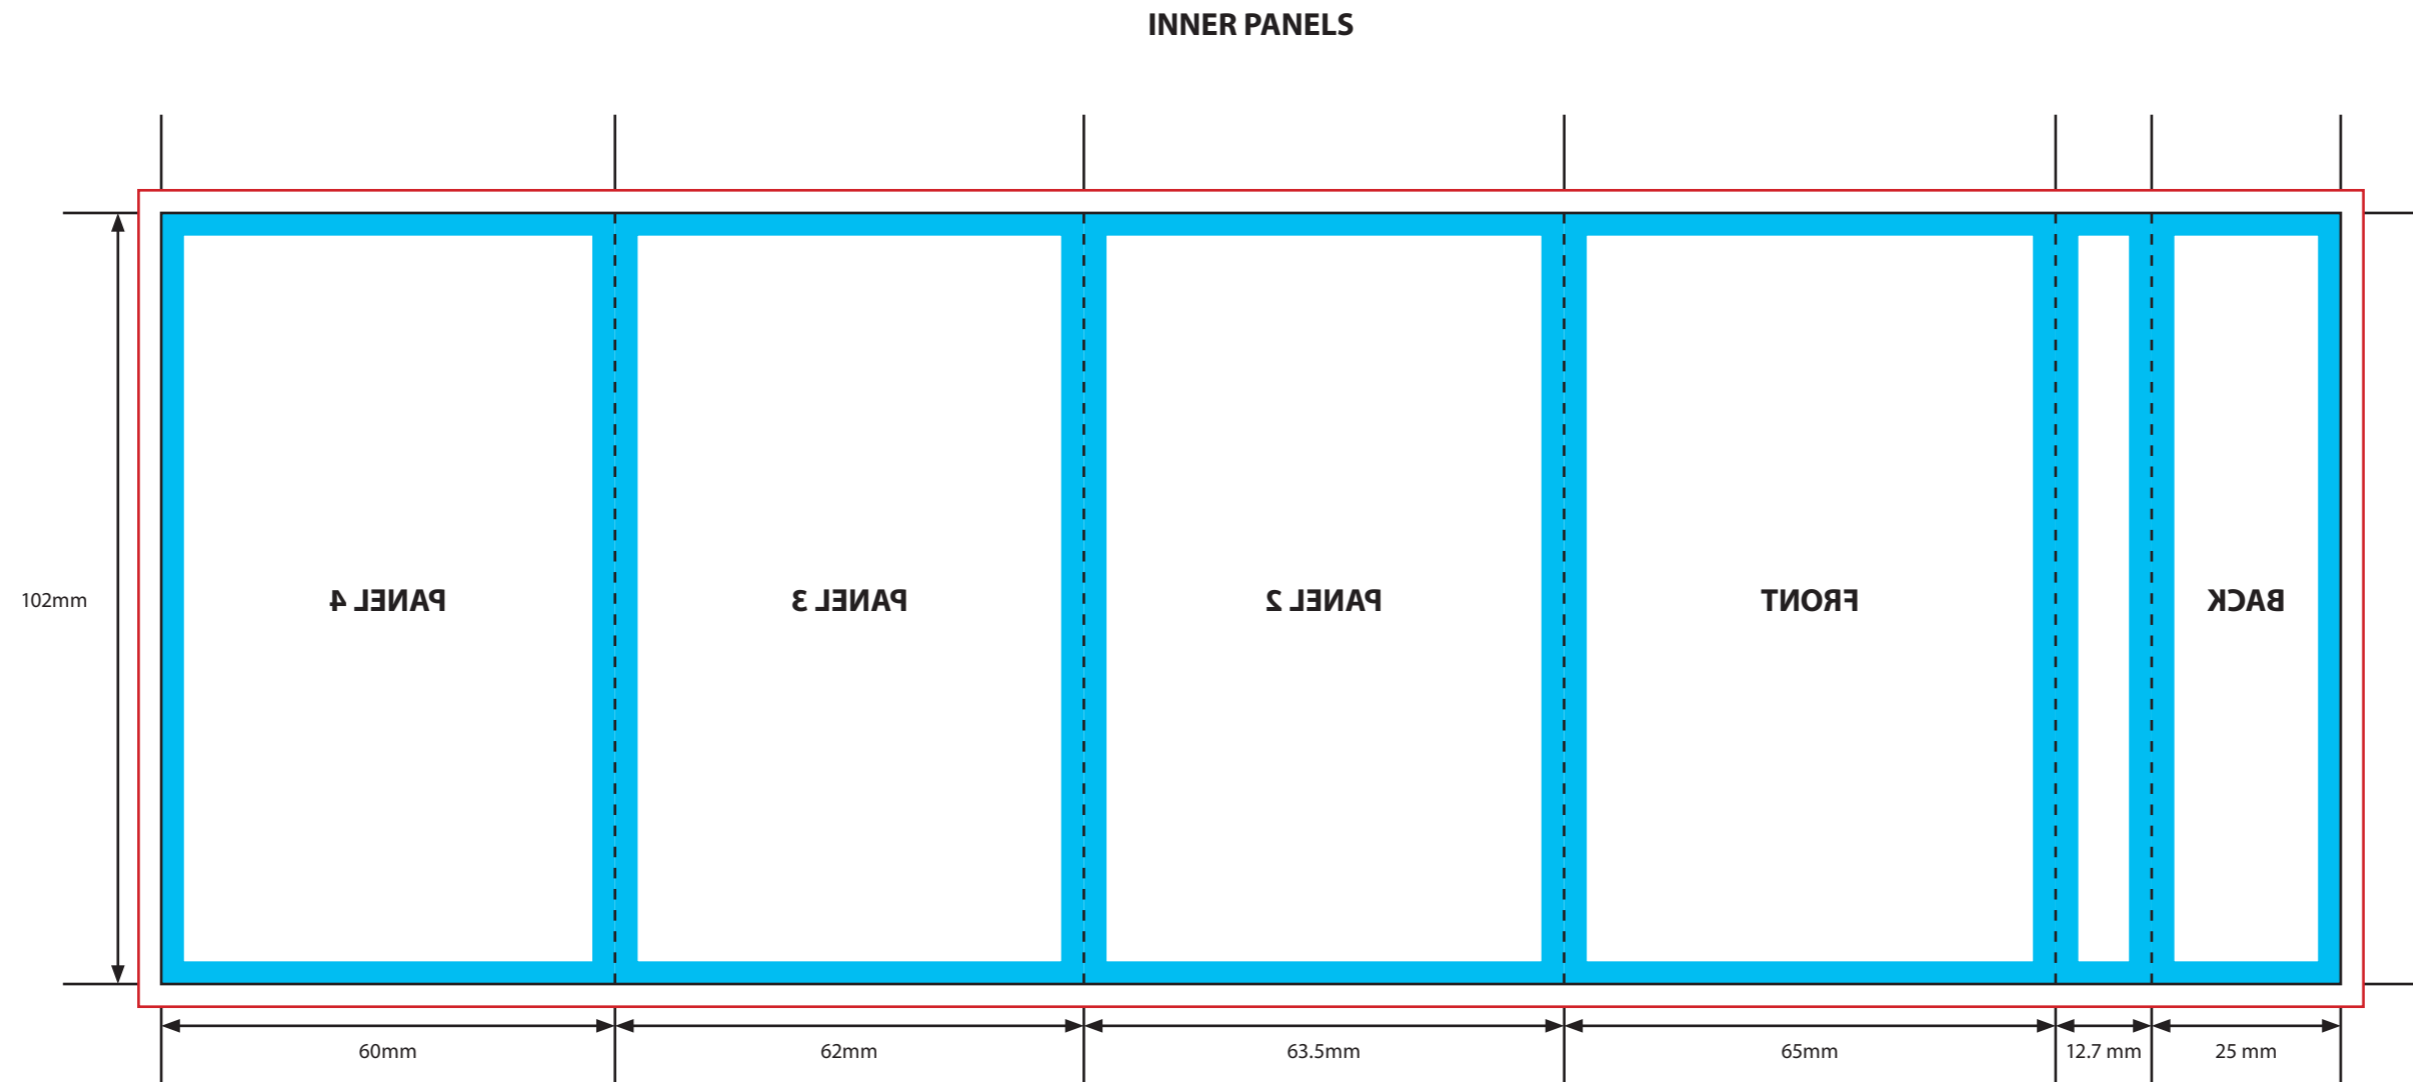

KEY

-  Trim Line
-  Fold Line
-  3mm Safety Area - *Important text and logos should not be in this area.*
-  3mm Required Bleed Area - *Background should extend to this line.*

Please click [here](#) for useful information on the best way to set up and supply your artwork.
For any further questions please email our design team [here](#).