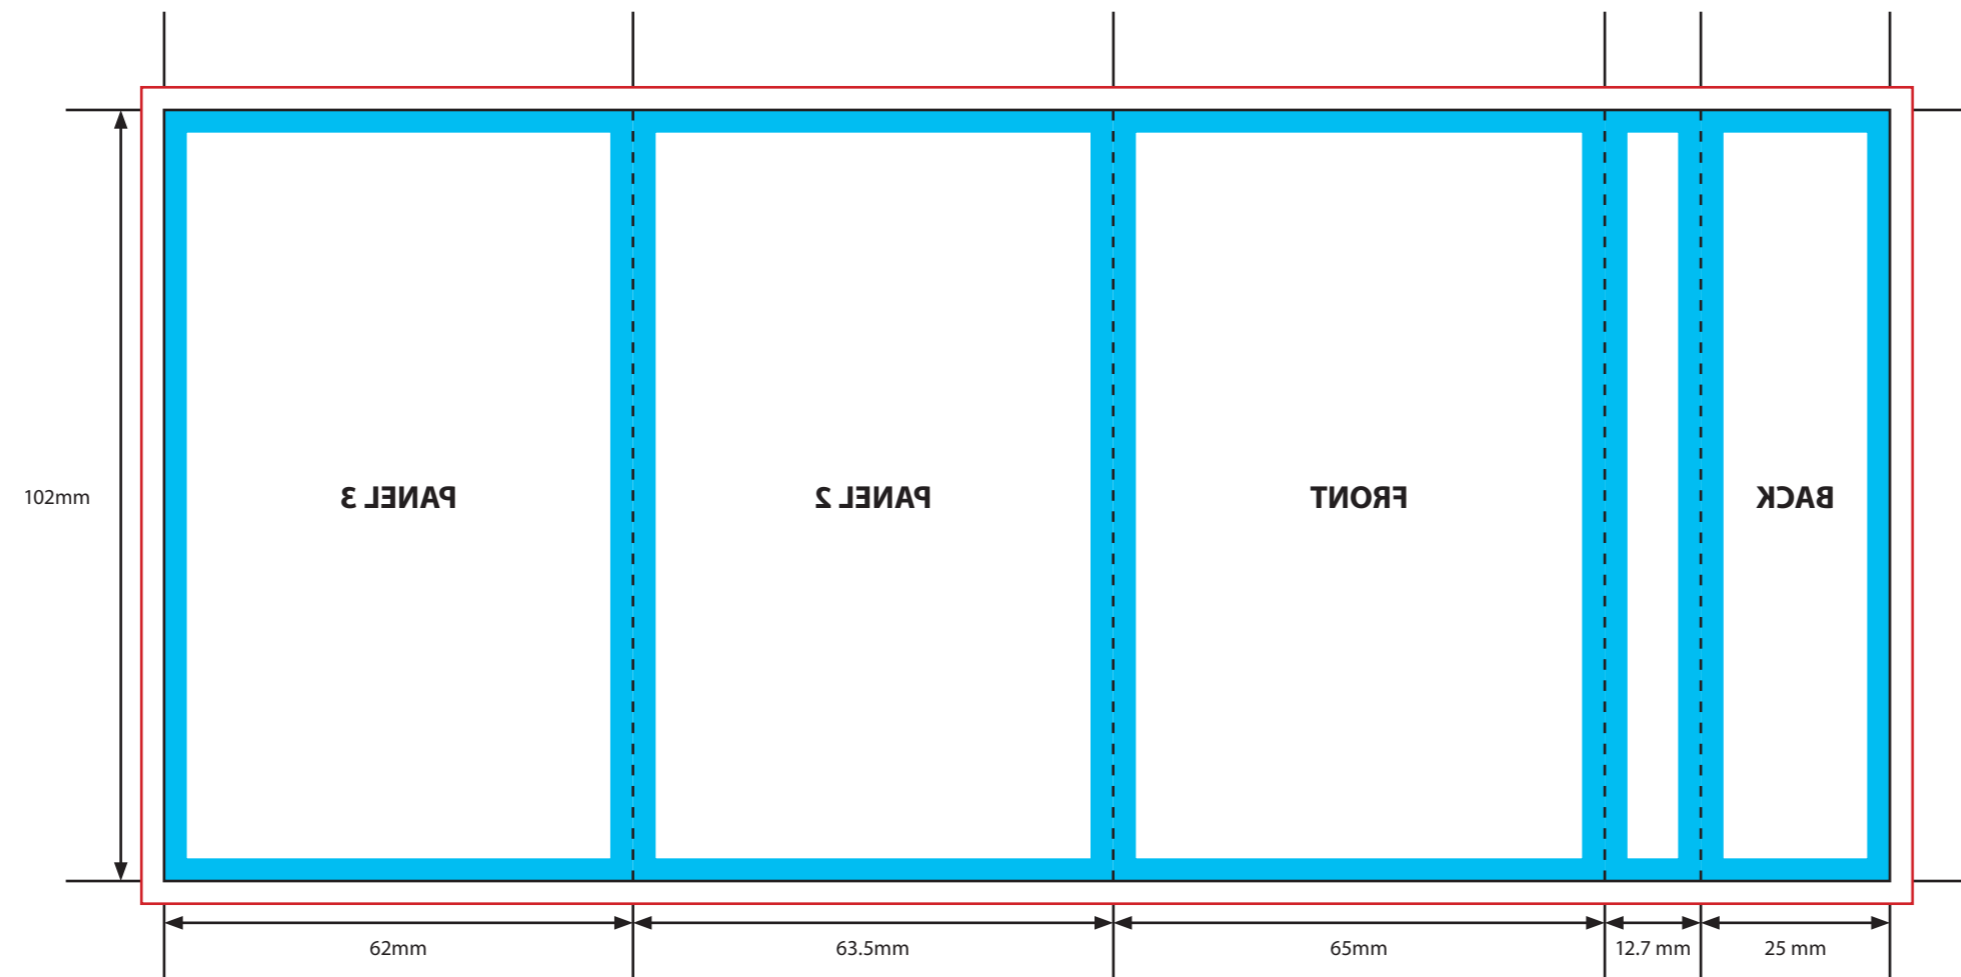

KEY

- Trim Line
- - - - - Fold Line
- 3mm Safety Area - Important text and logos should not be in this area.
- 3mm Required Bleed Area - Background should extend to this line.

Please click [here](#) for useful information on the best way to set up and supply your artwork.
For any further questions please email our design team [here](#).

INNER PANELS

KEY

- Trim Line
- - - - - Fold Line
- 3mm Safety Area - Important text and logos should not be in this area.
- 3mm Required Bleed Area - Background should extend to this line.

Please click [here](#) for useful information on the best way to set up and supply your artwork.
For any further questions please email our design team [here](#).