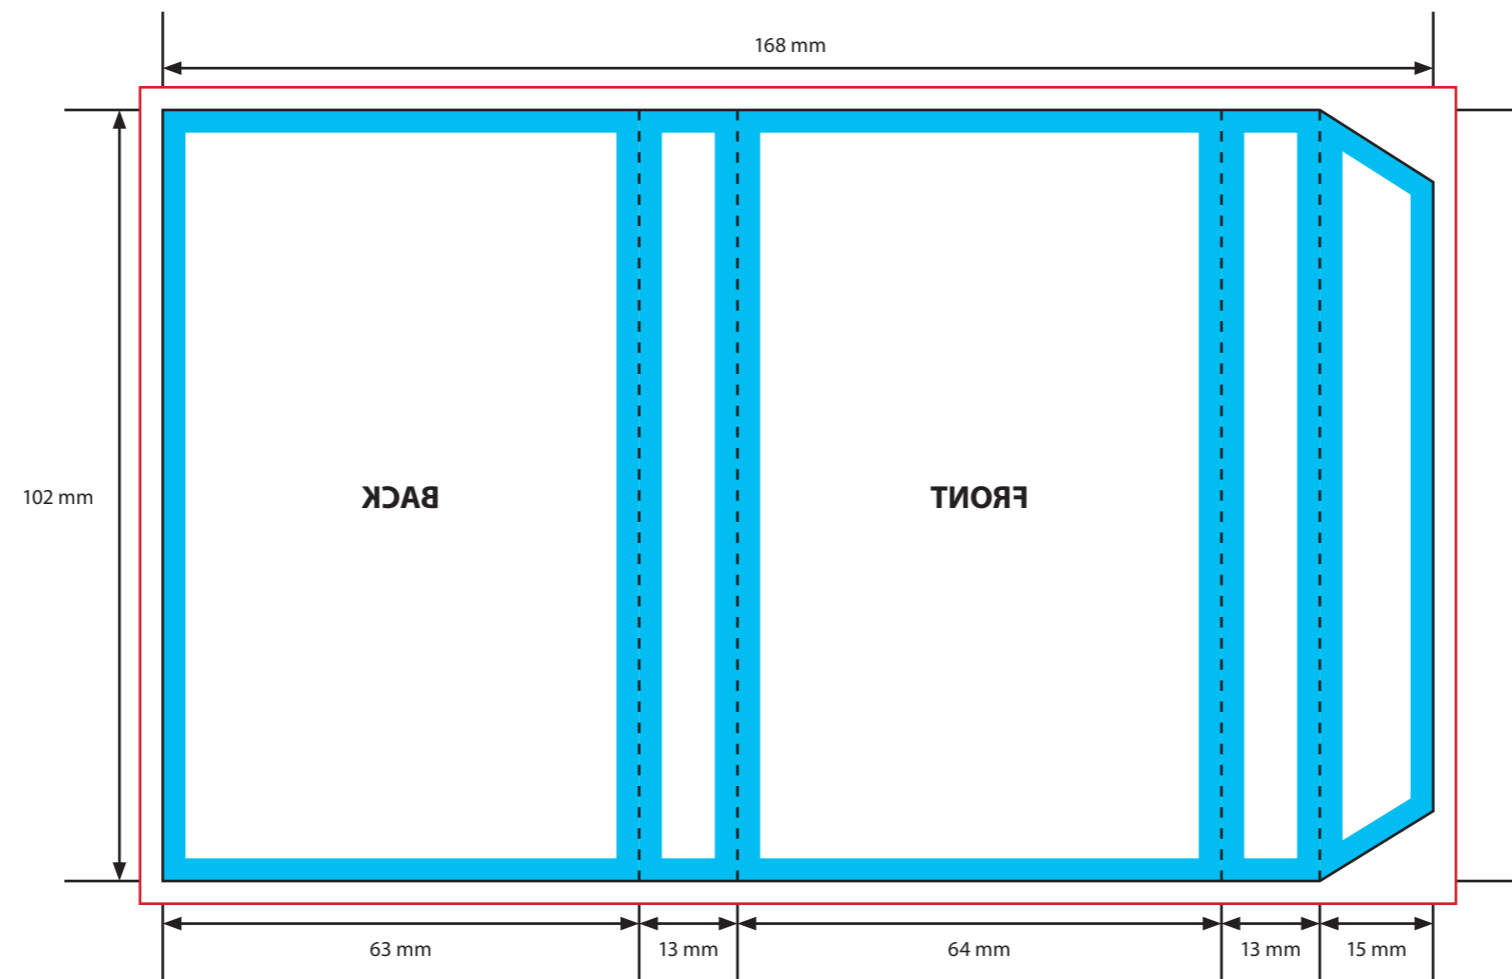

**KEY**

- Trim Line
- - - - - Fold Line
- 3mm Safety Area - Important text and logos should not be in this area.
- 3mm Required Bleed Area - Background should extend to this line.

Please click [here](#) for useful information on the best way to set up and supply your artwork.  
For any further questions please email our design team [here](#).

INNER PANELS

KEY

- Trim Line
- - - - - Fold Line
- 3mm Safety Area - Important text and logos should not be in this area.
- 3mm Required Bleed Area - Background should extend to this line.

Please click [here](#) for useful information on the best way to set up and supply your artwork.  
For any further questions please email our design team [here](#).