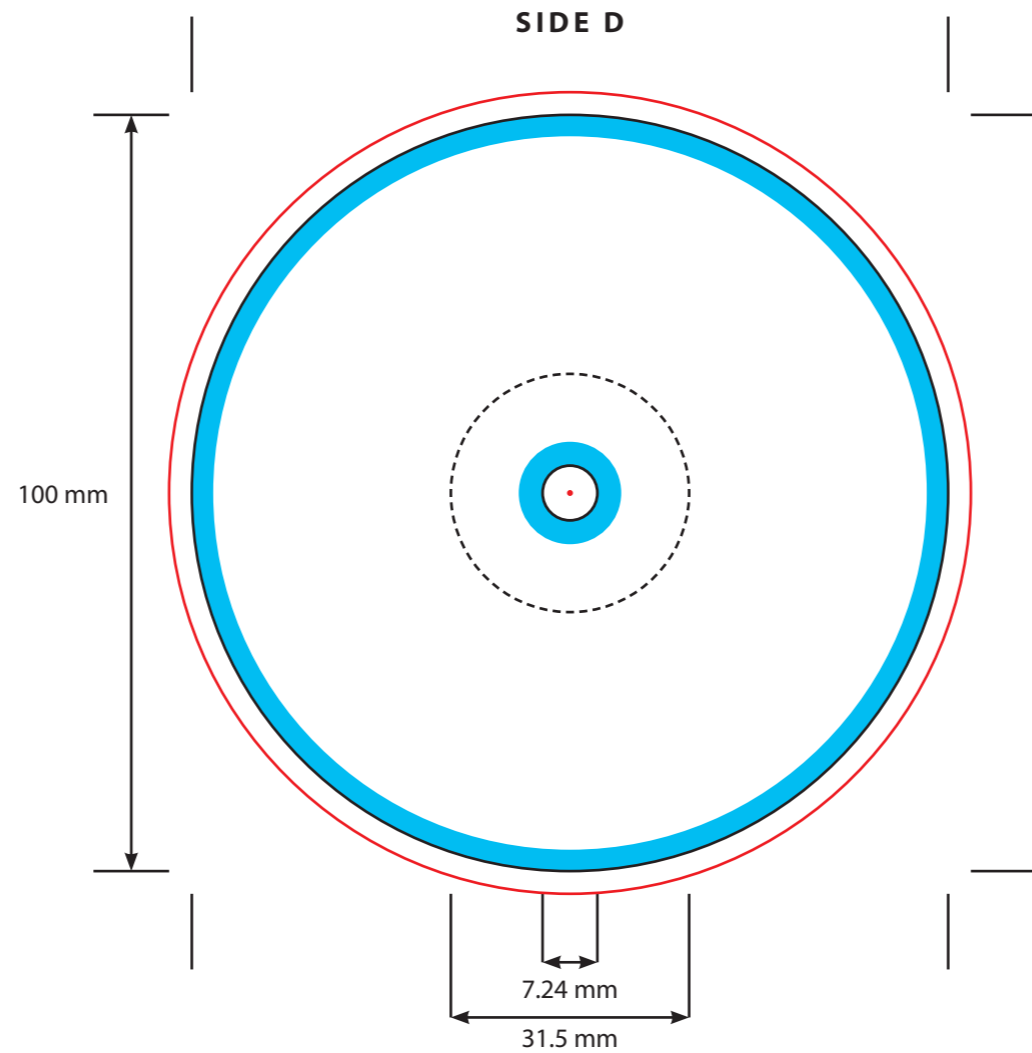

KEY

- Trim Line
- - - Inner Vinyl Ridge (Not a cutting line)
- 3mm Safety Area - Important text and logos should not be in this area.
- 3mm Required Bleed Area - Background should extend to this line.

Please click [here](#) for useful information on the best way to set up and supply your artwork.
For any further questions please email our design team [here](#).

KEY

- Trim Line
- - - Inner Vinyl Ridge (Not a cutting line)
- 3mm Safety Area - *Important text and logos should not be in this area.*
- 3mm Required Bleed Area - *Background should extend to this line.*