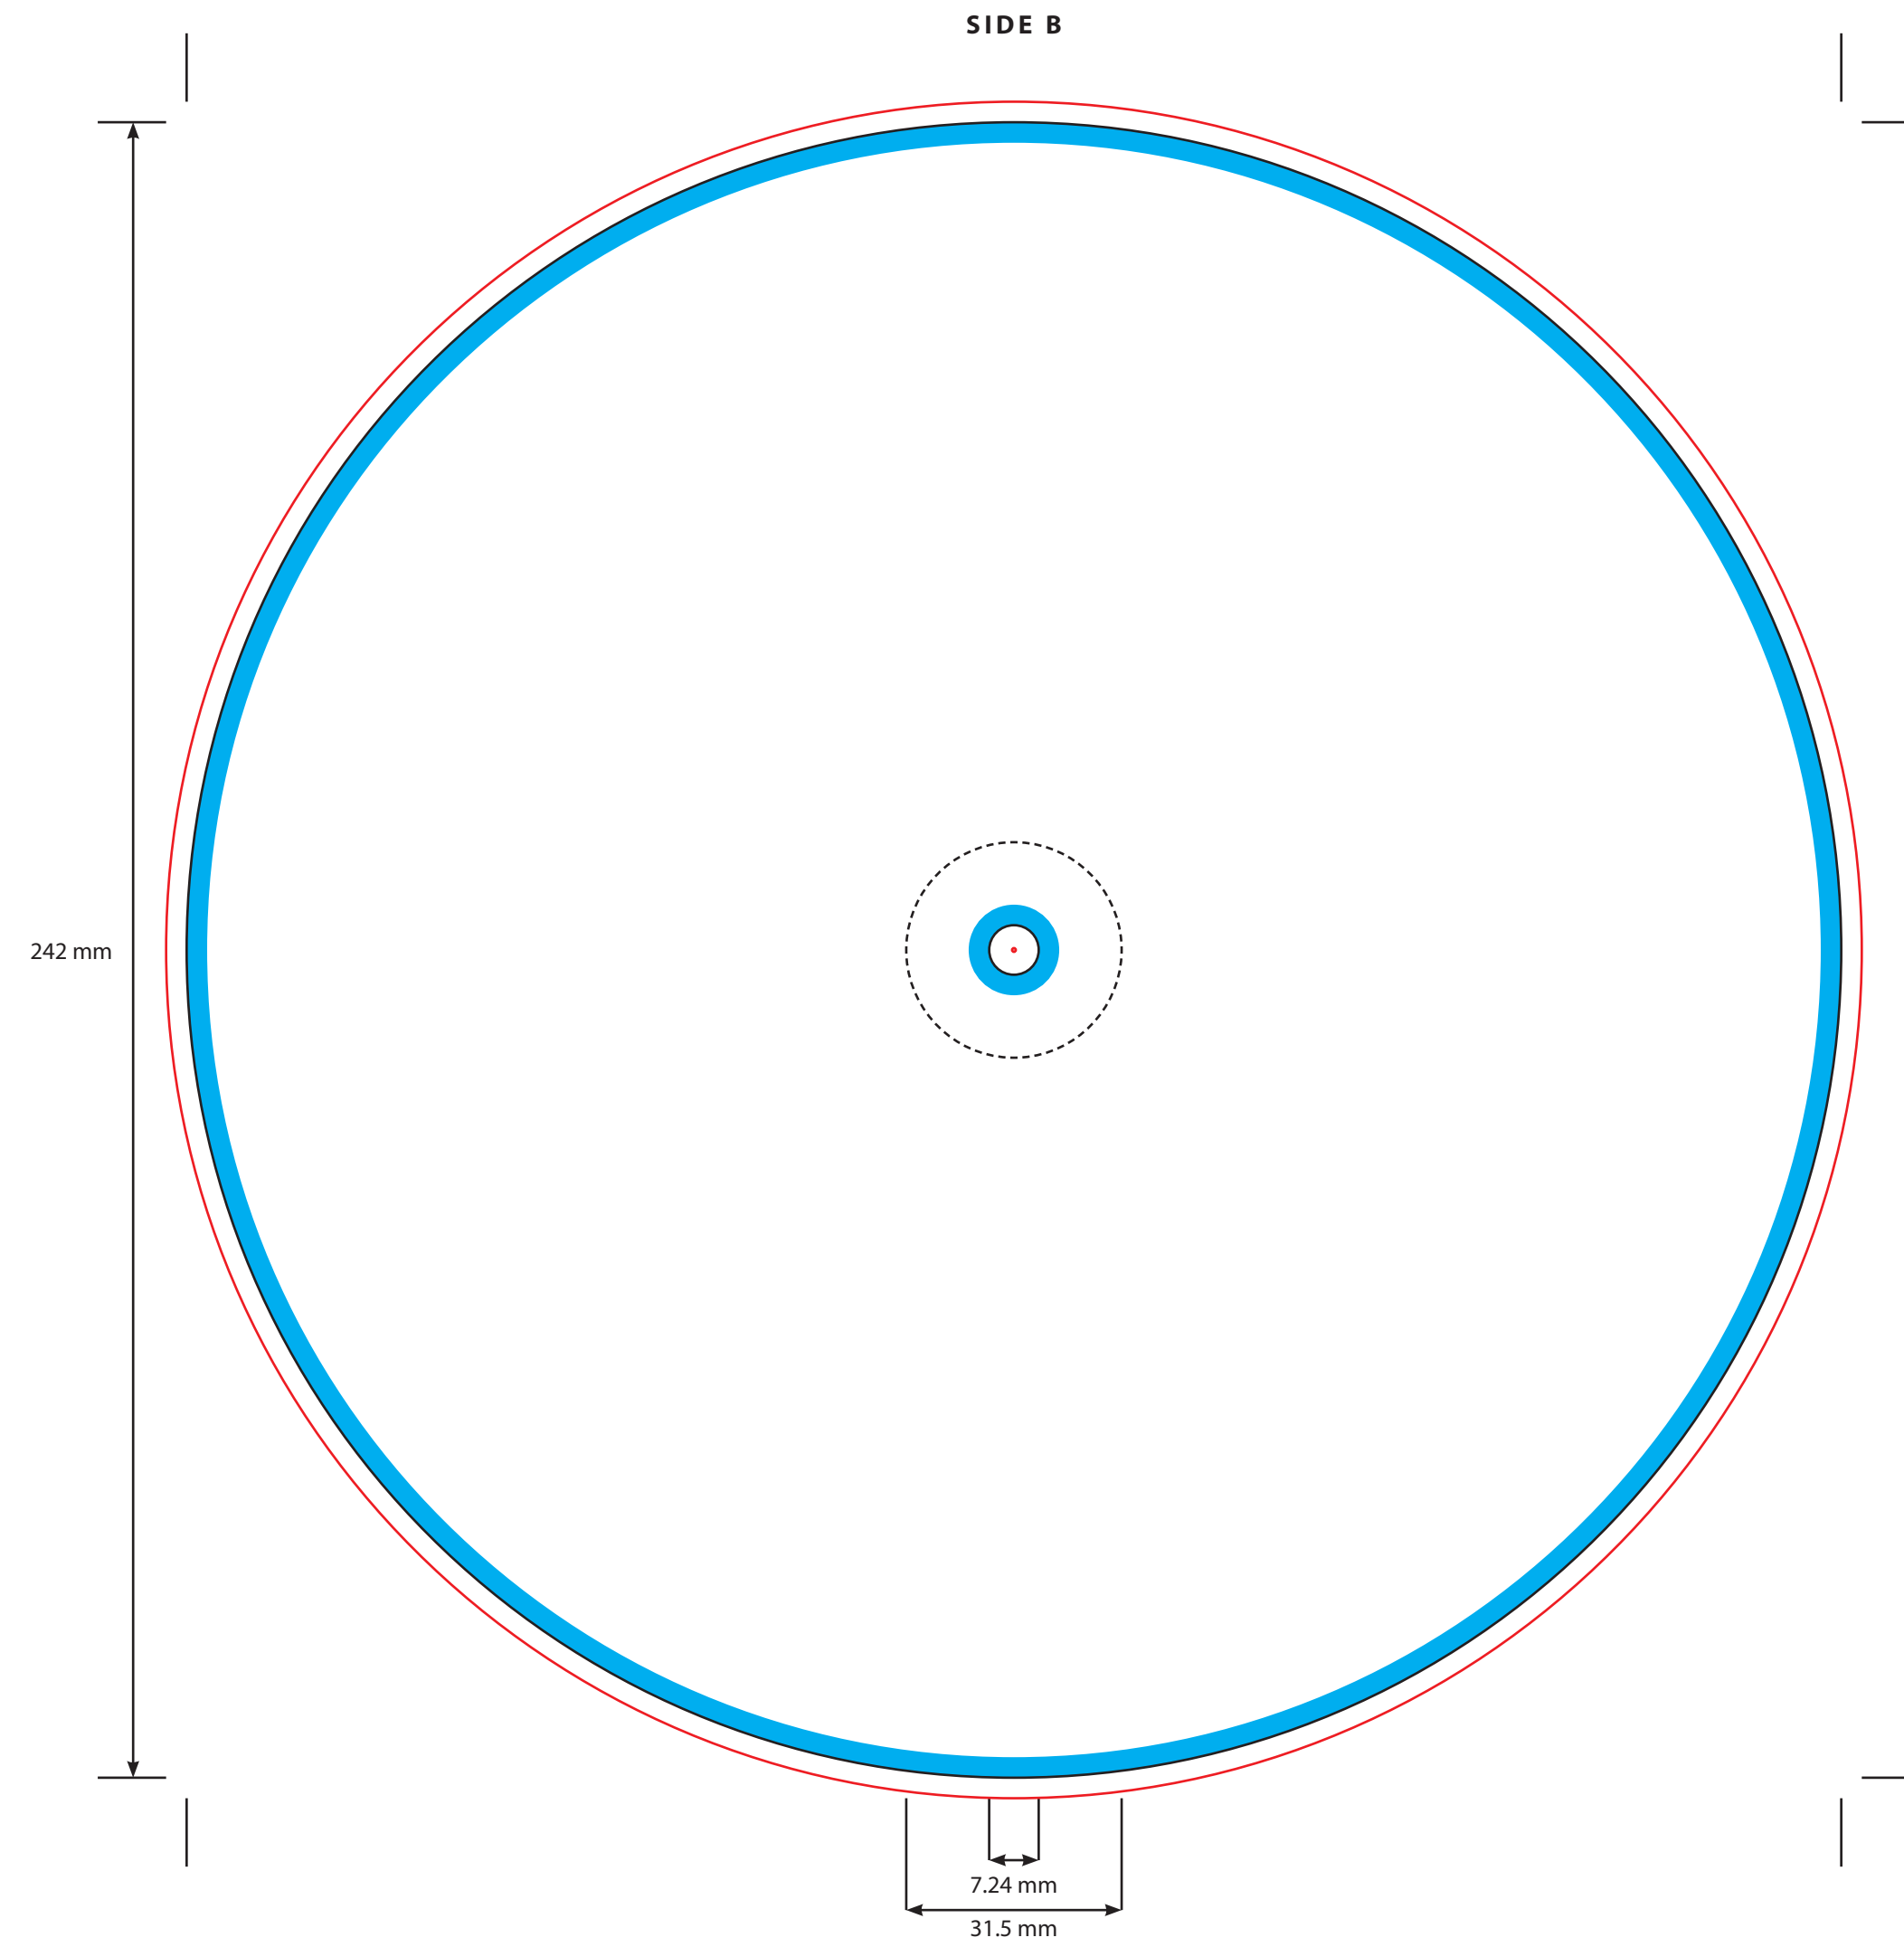

KEY	
	Trim Line
	Inner Vinyl Ridge (Not a cutting line)
	3mm Safety Area - Important text and logos should not be in this area.
	3mm Required Bleed Area - Background should extend to this line.

Please click [here](#) for useful information on the best way to set up and supply your artwork.
For any further questions please email our design team [here](#).

KEY
— Trim Line
- - - - - Inner Vinyl Ridge (Not a cutting line)
3mm Safety Area - Important text and logos should not be in this area.
3mm Required Bleed Area - Background should extend to this line.