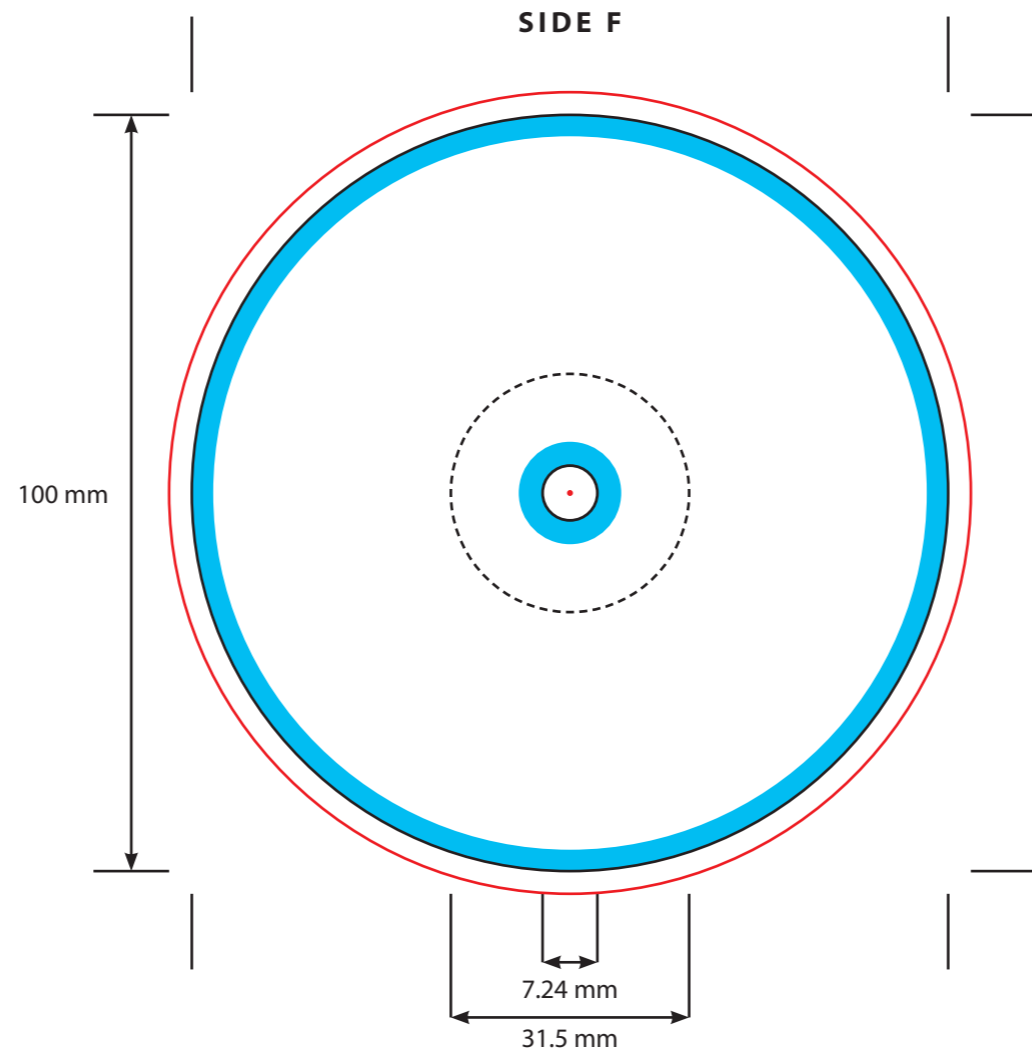

**KEY**

- Trim Line
- - - Inner Vinyl Ridge (Not a cutting line)
- 3mm Safety Area - *Important text and logos should not be in this area.*
- 3mm Required Bleed Area - *Background should extend to this line.*

Please click [here](#) for useful information on the best way to set up and supply your artwork.  
For any further questions please email our design team [here](#).

**KEY**

- Trim Line
- - - Inner Vinyl Ridge (Not a cutting line)
- 3mm Safety Area - *Important text and logos should not be in this area.*
- 3mm Required Bleed Area - *Background should extend to this line.*