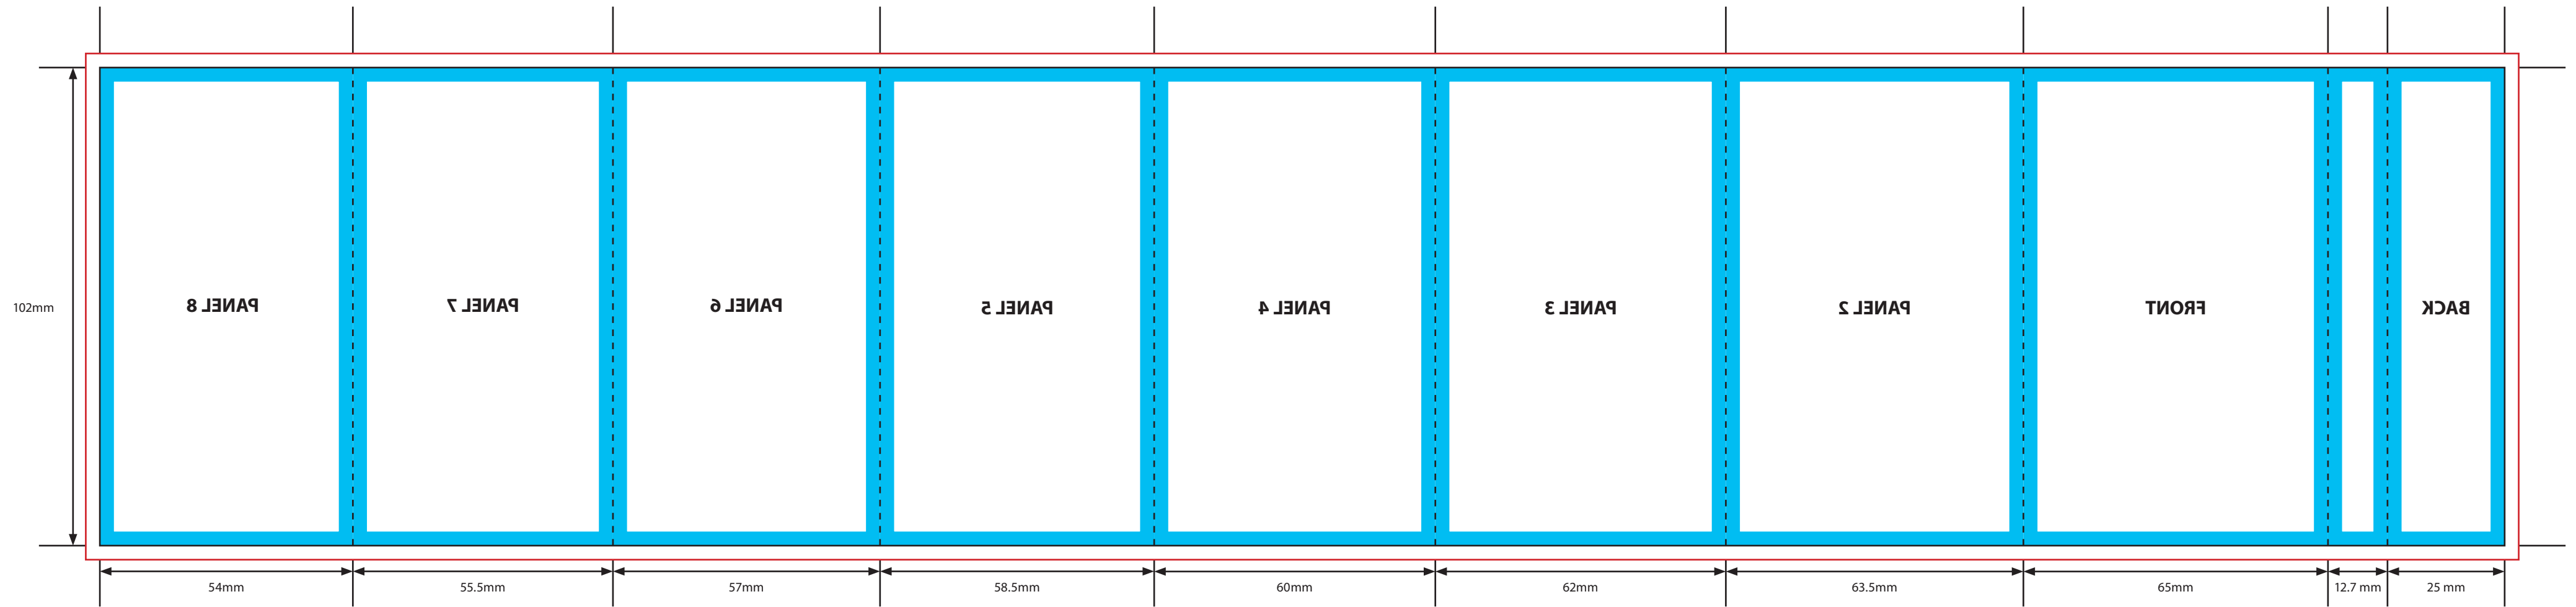

OUTER PANELS

KEY

- Trim Line
- - - Fold Line
- 3mm Safety Area - Important text and logos should not be in this area.
- 3mm Required Bleed Area - Background should extend to this line.

Please click [here](#) for useful information on the best way to set up and supply your artwork.
For any further questions please email our design team [here](#).

INNER PANELS

KEY

- Trim Line
- Fold Line
- 3mm Safety Area - Important text and logos should not be in this area.
- 3mm Required Bleed Area - Background should extend to this line.

Please click [here](#) for useful information on the best way to set up and supply your artwork.
 For any further questions please email our design team [here](#).