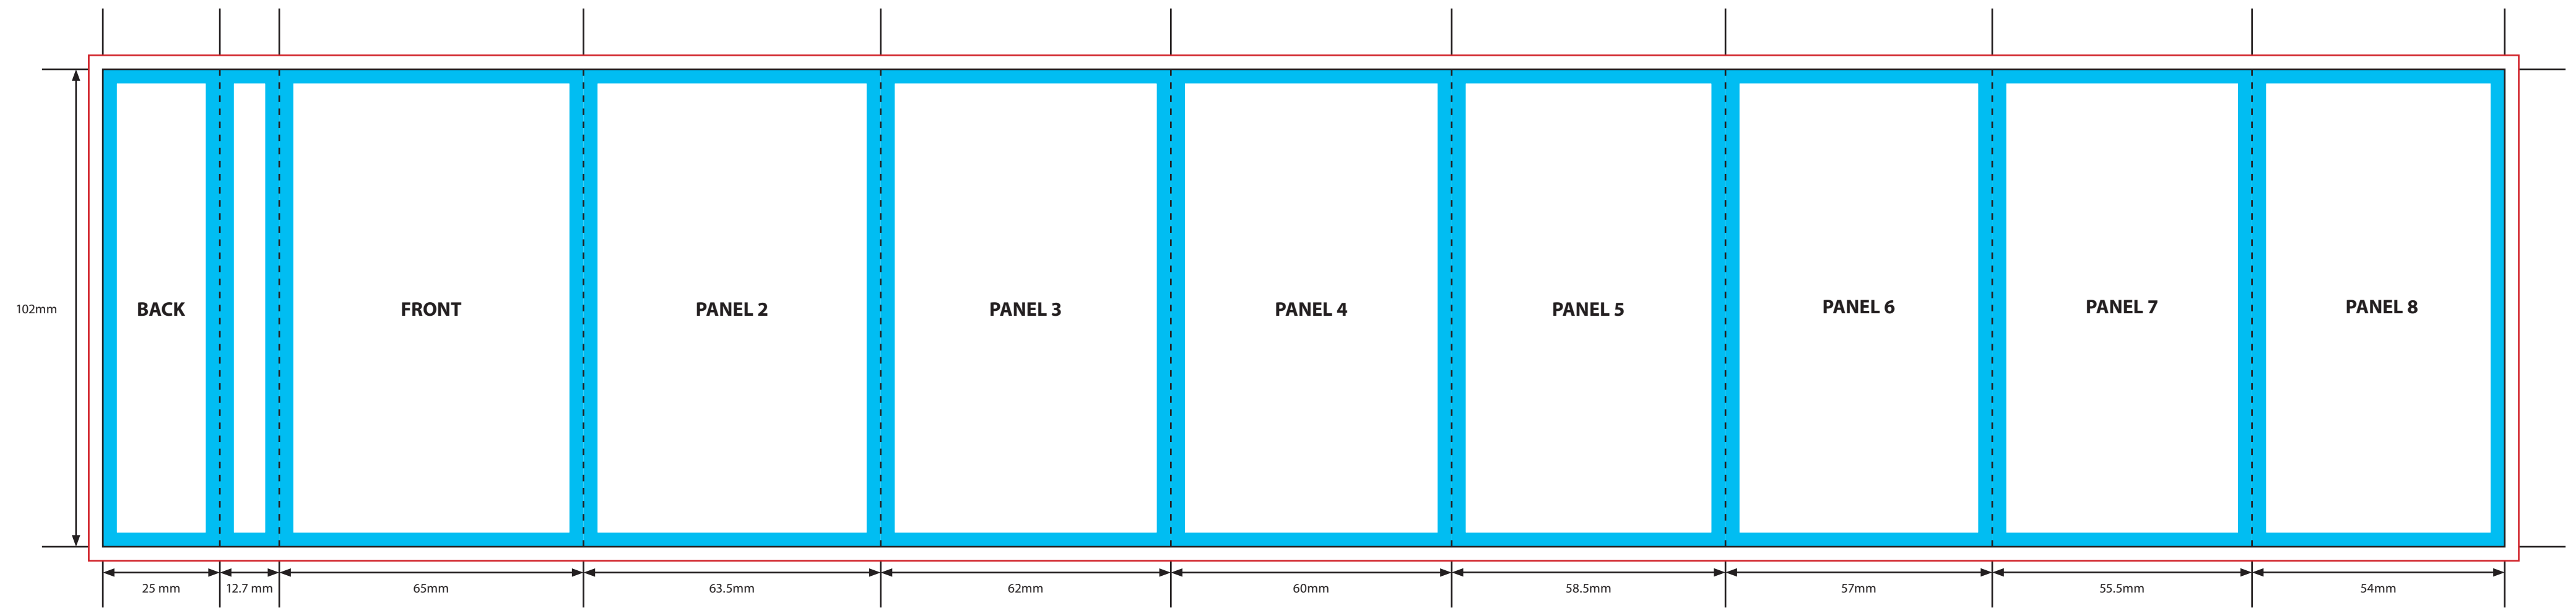

OUTER PANELS

KEY

- Trim Line
- - - Fold Line
- 3mm Safety Area - Important text and logos should not be in this area.
- 3mm Required Bleed Area - Background should extend to this line.

Please click [here](#) for useful information on the best way to set up and supply your artwork.
For any further questions please email our design team [here](#).

INNER PANELS

KEY

- Trim Line
- Fold Line
- 3mm Safety Area - Important text and logos should not be in this area.
- 3mm Required Bleed Area - Background should extend to this line.

Please click [here](#) for useful information on the best way to set up and supply your artwork.
 For any further questions please email our design team [here](#).