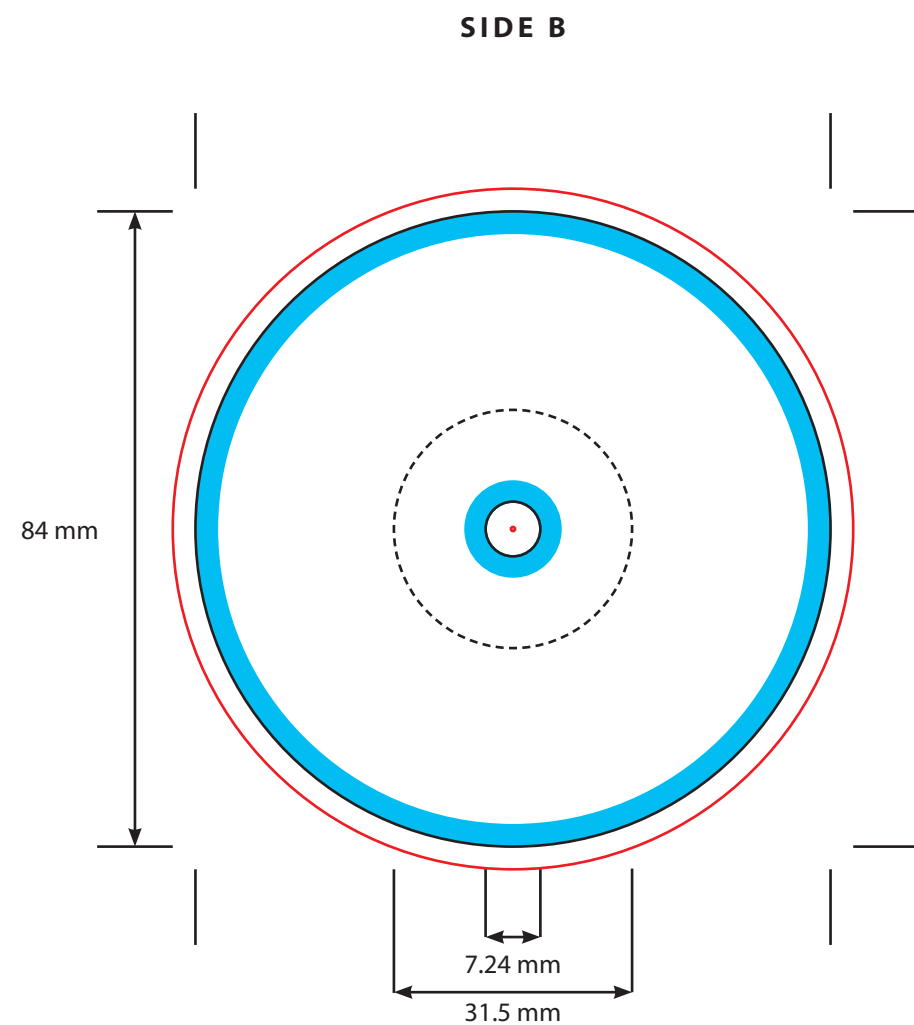

KEY

-  Trim Line
-  Inner Vinyl Ridge (Not a cutting line)
-  3mm Safety Area - *Important text and logos should not be in this area.*
-  3mm Required Bleed Area - *Background should extend to this line.*

Please click [here](#) for useful information on how best to set up and supply your artwork.

For any further questions please email our design team [here](#).

KEY

-  Trim Line
-  Inner Vinyl Ridge (Not a cutting line)
-  3mm Safety Area - *Important text and logos should not be in this area.*
-  3mm Required Bleed Area - *Background should extend to this line.*