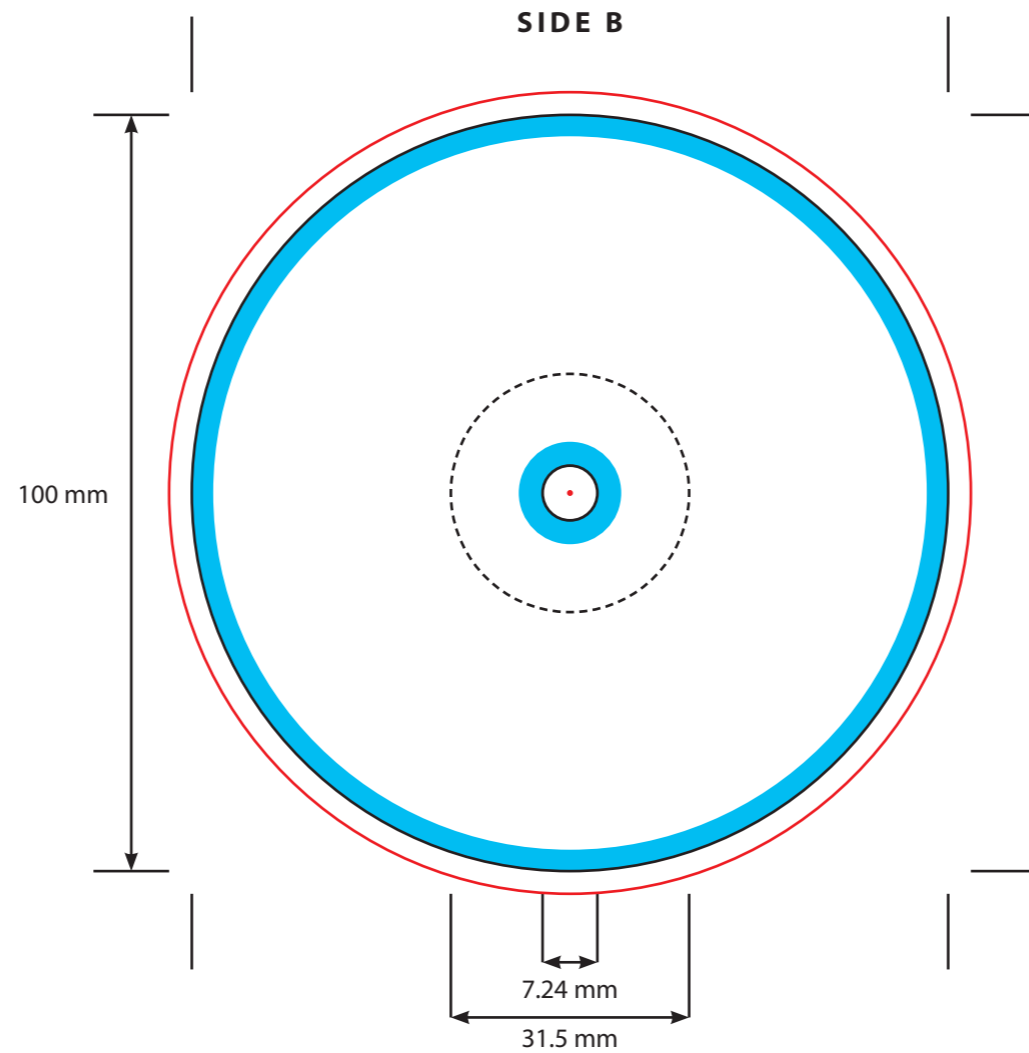

KEY

- Trim Line
- - - Inner Vinyl Ridge (Not a cutting line)
- 3mm Safety Area - *Important text and logos should not be in this area.*
- 3mm Required Bleed Area - *Background should extend to this line.*

Please click [here](#) for useful information on the best way to set up and supply your artwork.
For any further questions please email our design team [here](#).

KEY

- Trim Line
- - - Inner Vinyl Ridge (Not a cutting line)
- 3mm Safety Area - Important text and logos should not be in this area.
- 3mm Required Bleed Area - Background should extend to this line.