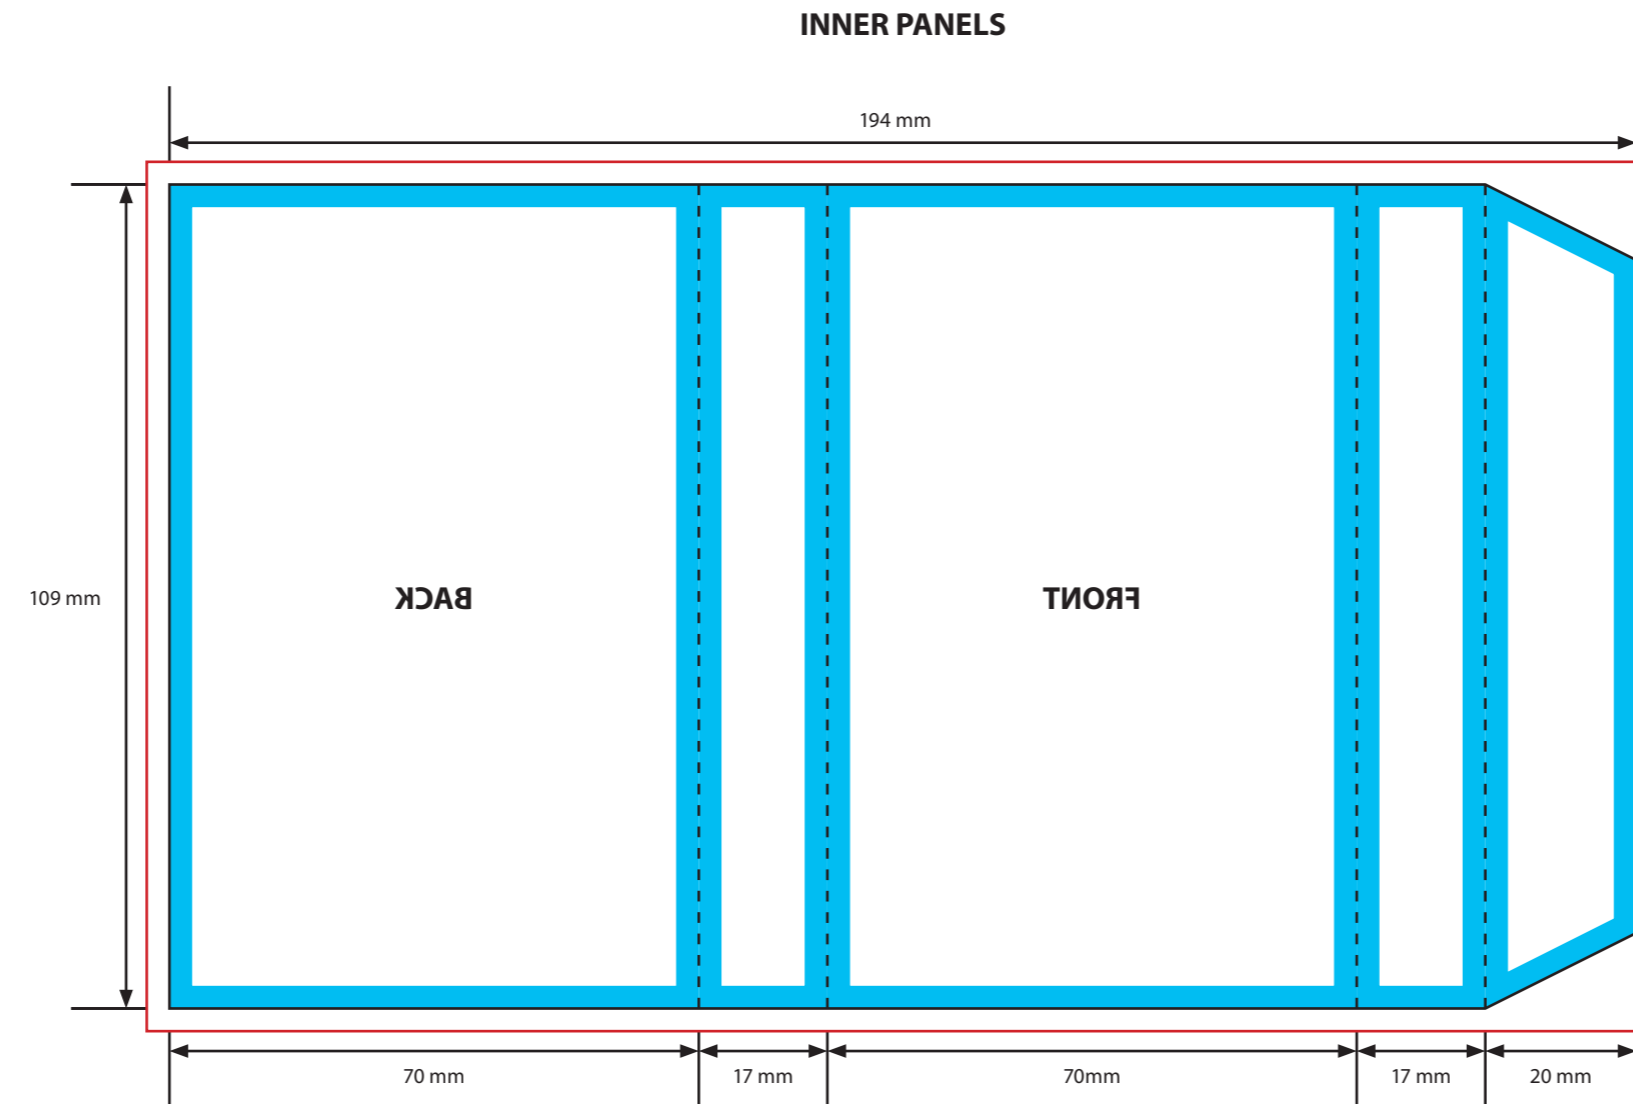

**KEY**

- Trim Line
- - - - - Fold Line
- 3mm Safety Area - Important text and logos should not be in this area.
- 3mm Required Bleed Area - Background should extend to this line.

Please click [here](#) for useful information on the best way to set up and supply your artwork.  
For any further questions please email our design team [here](#).

**KEY**

-  Trim Line
-  Fold Line
-  3mm Safety Area - Important text and logos should not be in this area.
-  3mm Required Bleed Area - Background should extend to this line.

Please click [here](#) for useful information on the best way to set up and supply your artwork.  
For any further questions please email our design team [here](#).