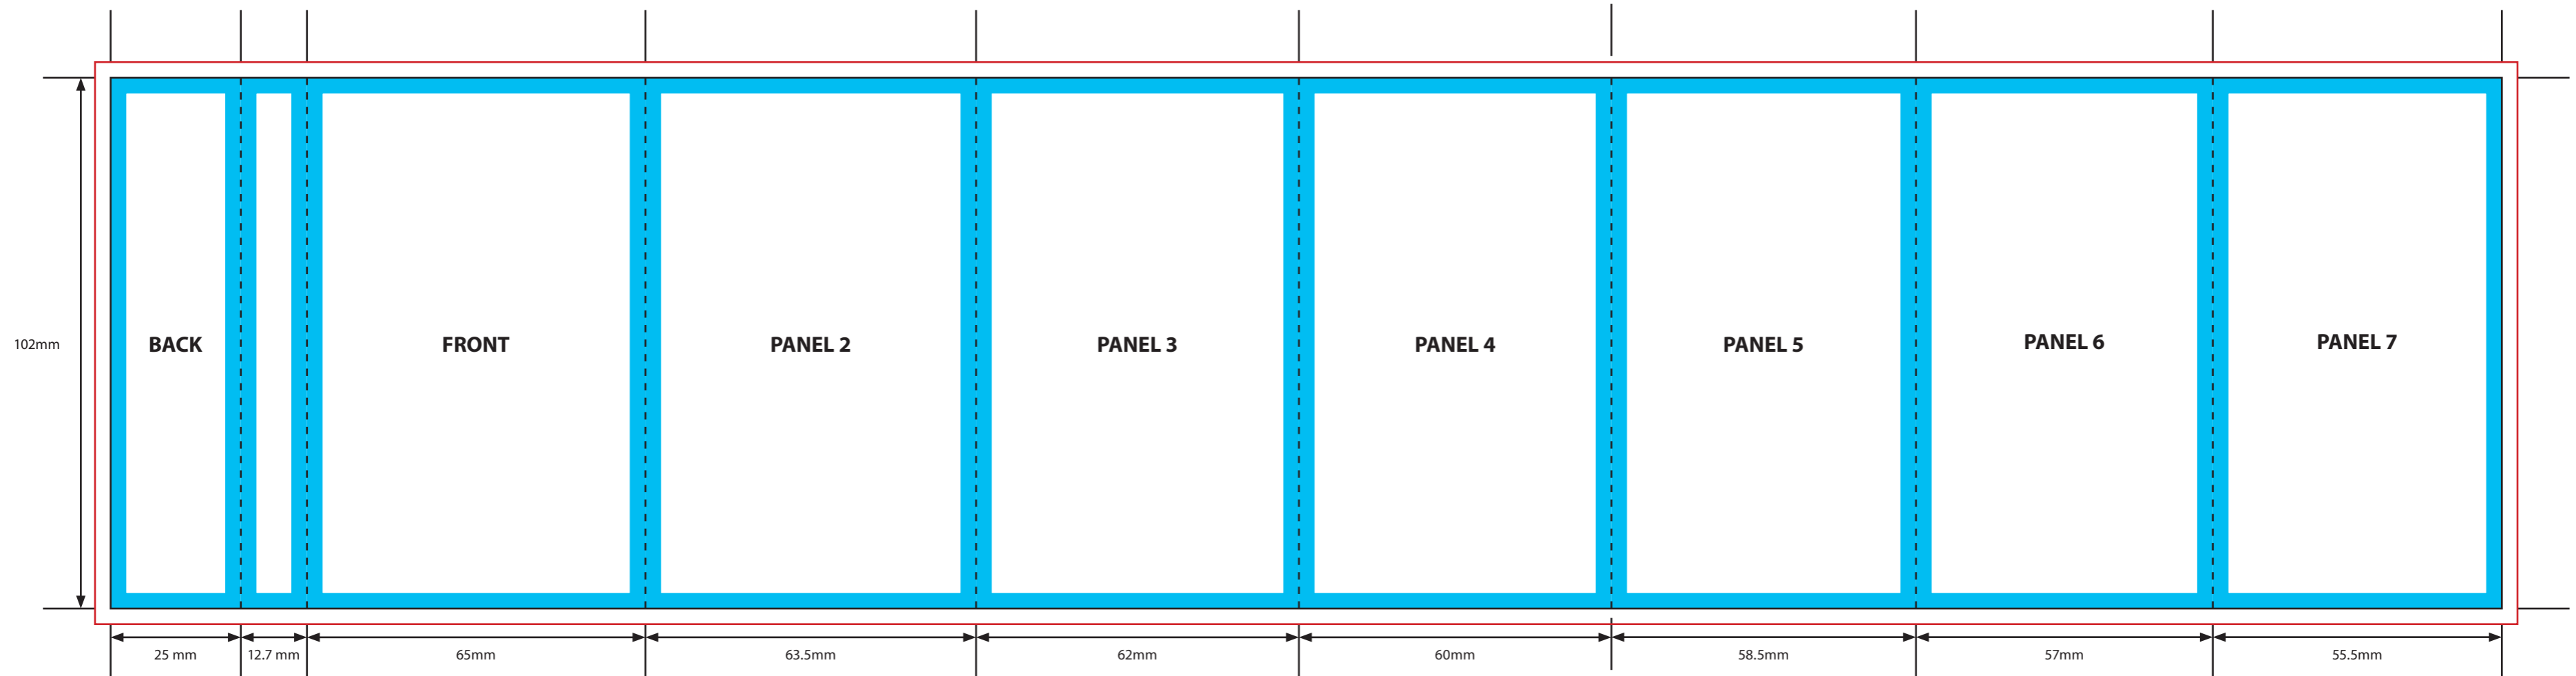

OUTER PANELS

KEY

- Trim Line
- - - - - Fold Line
- 3mm Safety Area - Important text and logos should not be in this area.
- 3mm Required Bleed Area - Background should extend to this line.

Please click [here](#) for useful information on the best way to set up and supply your artwork.
For any further questions please email our design team [here](#).

INNER PANELS

KEY

-  Trim Line
-  Fold Line
-  3mm Safety Area - Important text and logos should not be in this area.
-  3mm Required Bleed Area - Background should extend to this line.

Please click [here](#) for useful information on the best way to set up and supply your artwork.
 For any further questions please email our design team [here](#).