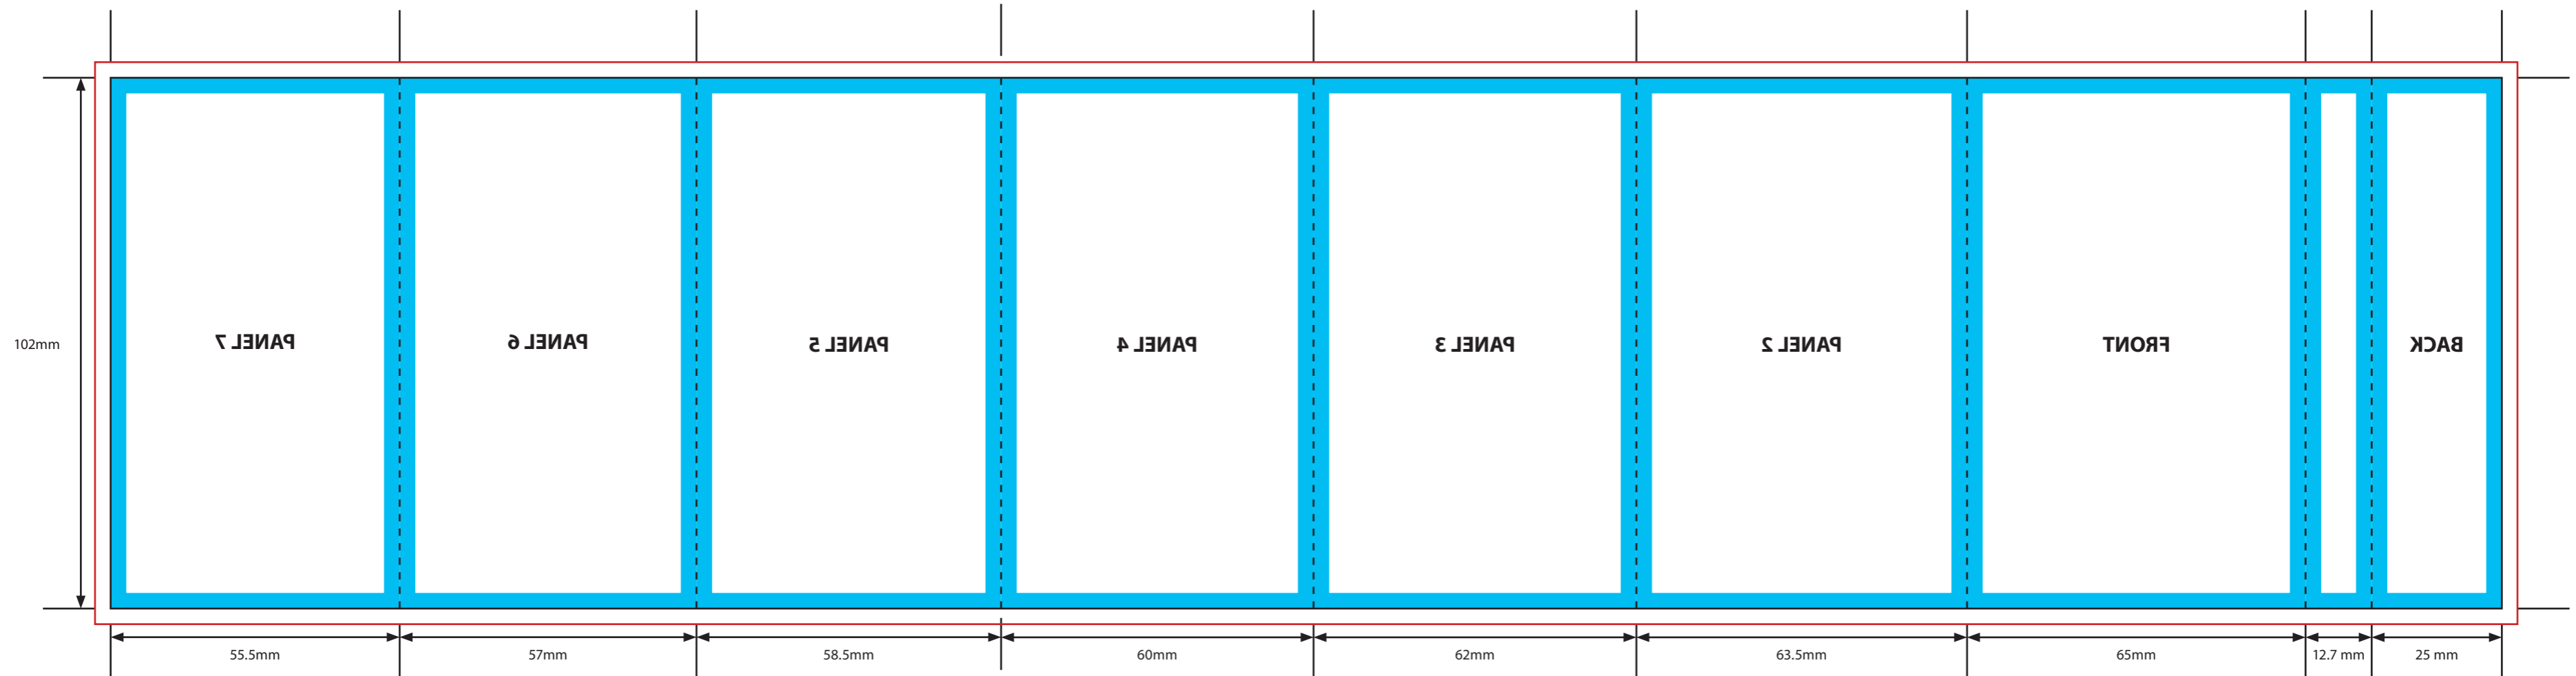

OUTER PANELS

KEY

- Trim Line
- - - - - Fold Line
- 3mm Safety Area - Important text and logos should not be in this area.
- 3mm Required Bleed Area - Background should extend to this line.

Please click [here](#) for useful information on the best way to set up and supply your artwork.
For any further questions please email our design team [here](#).

INNER PANELS

KEY

-  Trim Line
-  Fold Line
-  3mm Safety Area - Important text and logos should not be in this area.
-  3mm Required Bleed Area - Background should extend to this line.

Please click [here](#) for useful information on the best way to set up and supply your artwork.
 For any further questions please email our design team [here](#).