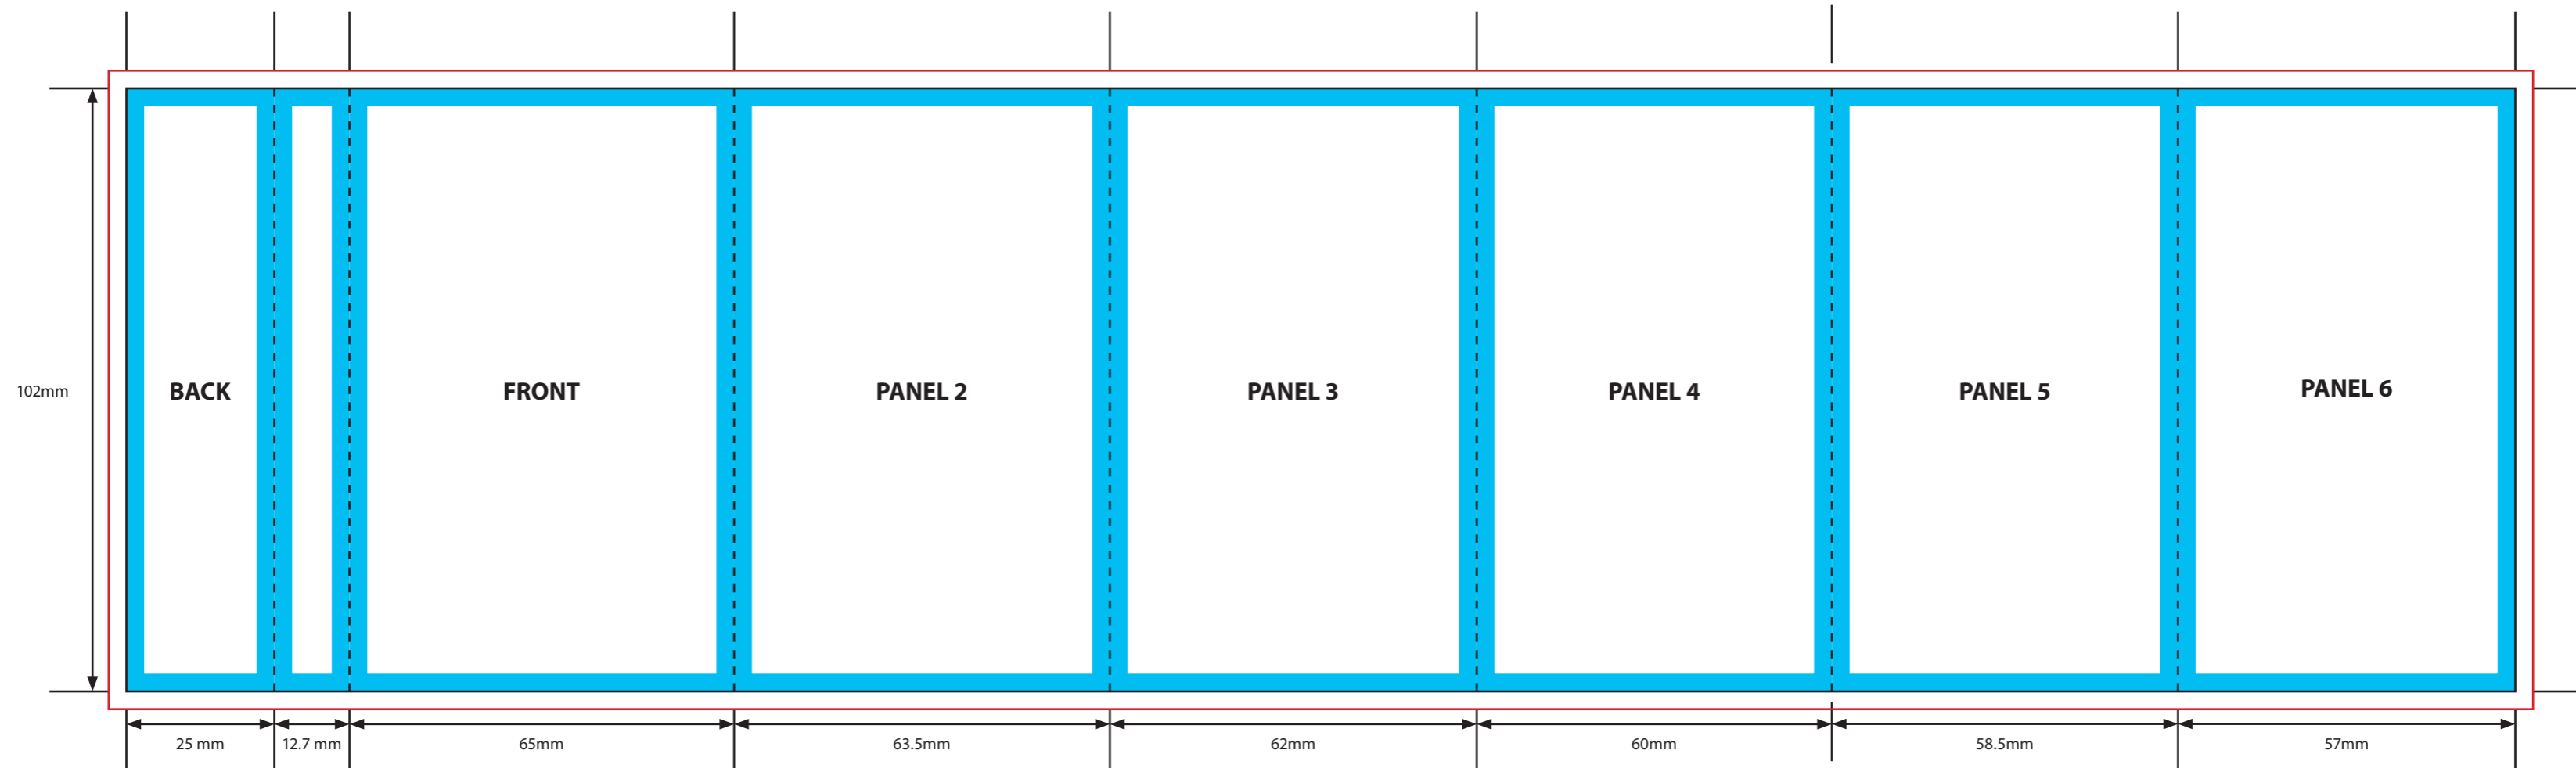

OUTER PANELS

KEY

- Trim Line
- - - - - Fold Line
- 3mm Safety Area - Important text and logos should not be in this area.
- 3mm Required Bleed Area - Background should extend to this line.

Please click [here](#) for useful information on the best way to set up and supply your artwork.
For any further questions please email our design team [here](#).

INNER PANELS

KEY

- Trim Line
- - - - - Fold Line
- 3mm Safety Area - Important text and logos should not be in this area.
- 3mm Required Bleed Area - Background should extend to this line.

Please click [here](#) for useful information on the best way to set up and supply your artwork.
For any further questions please email our design team [here](#).