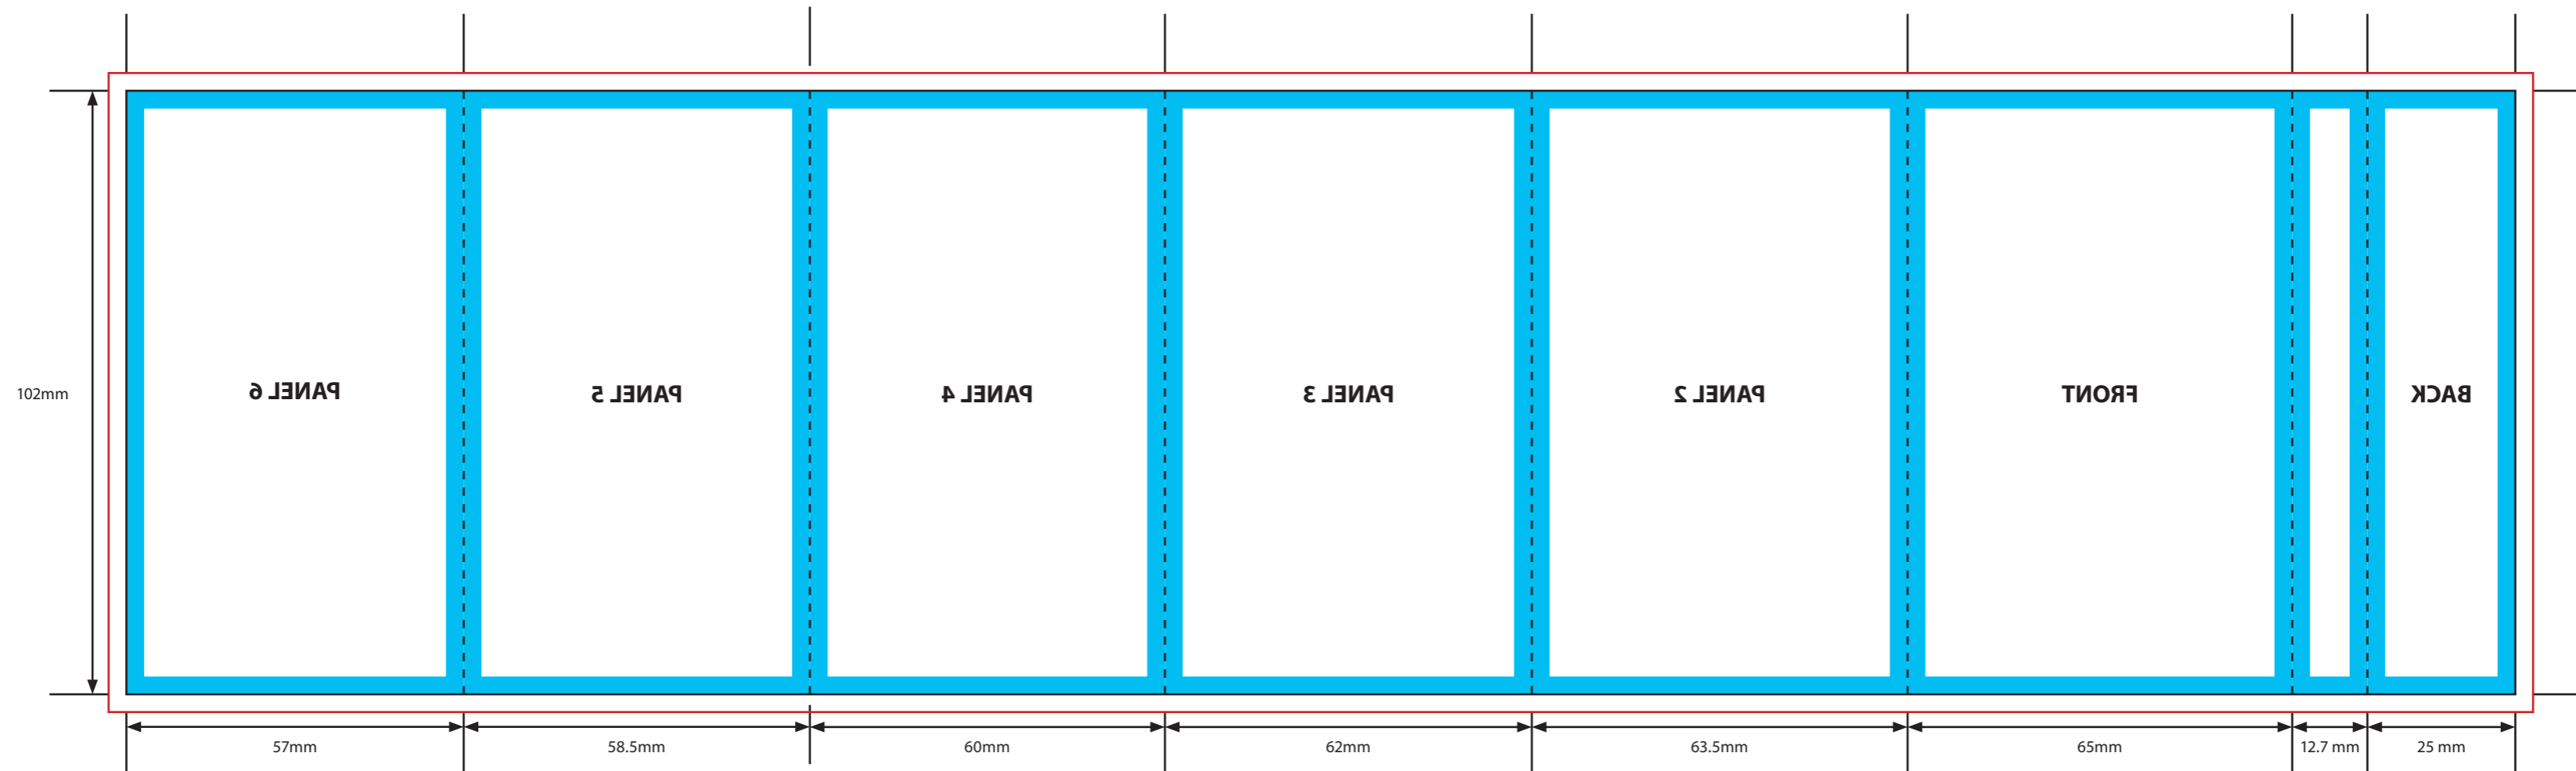

OUTER PANELS

KEY

- Trim Line
- - - - - Fold Line
- 3mm Safety Area - Important text and logos should not be in this area.
- 3mm Required Bleed Area - Background should extend to this line.

Please click [here](#) for useful information on the best way to set up and supply your artwork.
For any further questions please email our design team [here](#).

INNER PANELS

KEY

- Trim Line
- - - - - Fold Line
- 3mm Safety Area - Important text and logos should not be in this area.
- 3mm Required Bleed Area - Background should extend to this line.

Please click [here](#) for useful information on the best way to set up and supply your artwork.
For any further questions please email our design team [here](#).