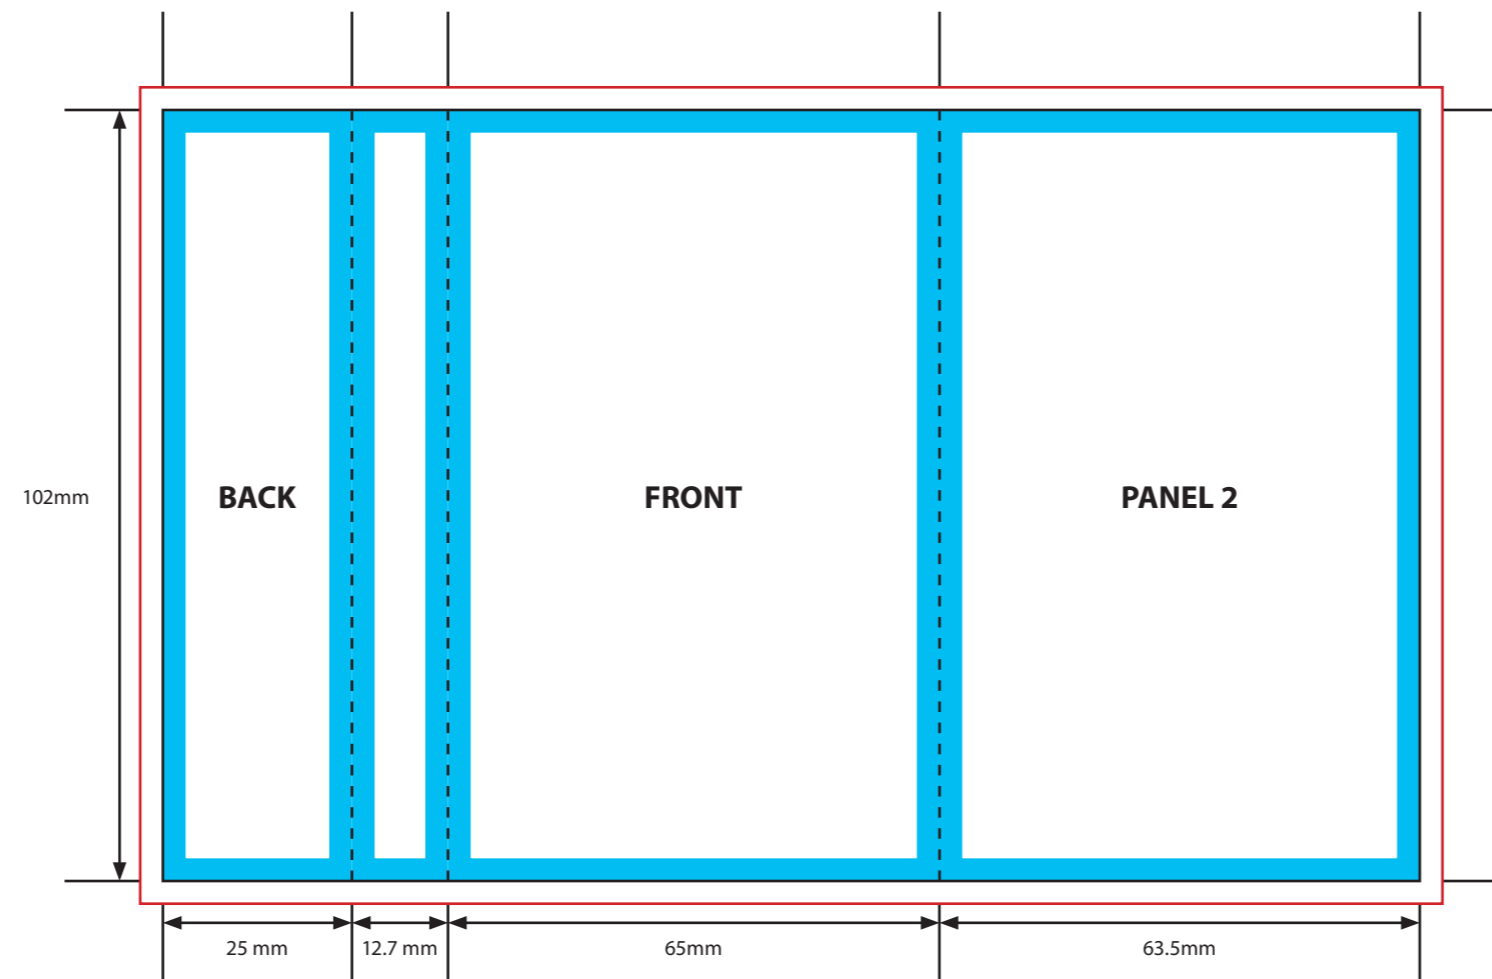

OUTER PANELS

KEY

- Trim Line
- - - - - Fold Line
- 3mm Safety Area - Important text and logos should not be in this area.
- 3mm Required Bleed Area - Background should extend to this line.

Please click [here](#) for useful information on the best way to set up and supply your artwork.
For any further questions please email our design team [here](#).

KEY

- Trim Line
- - - - - Fold Line
- 3mm Safety Area - *Important text and logos should not be in this area.*
- 3mm Required Bleed Area - *Background should extend to this line.*

Please click [here](#) for useful information on the best way to set up and supply your artwork.