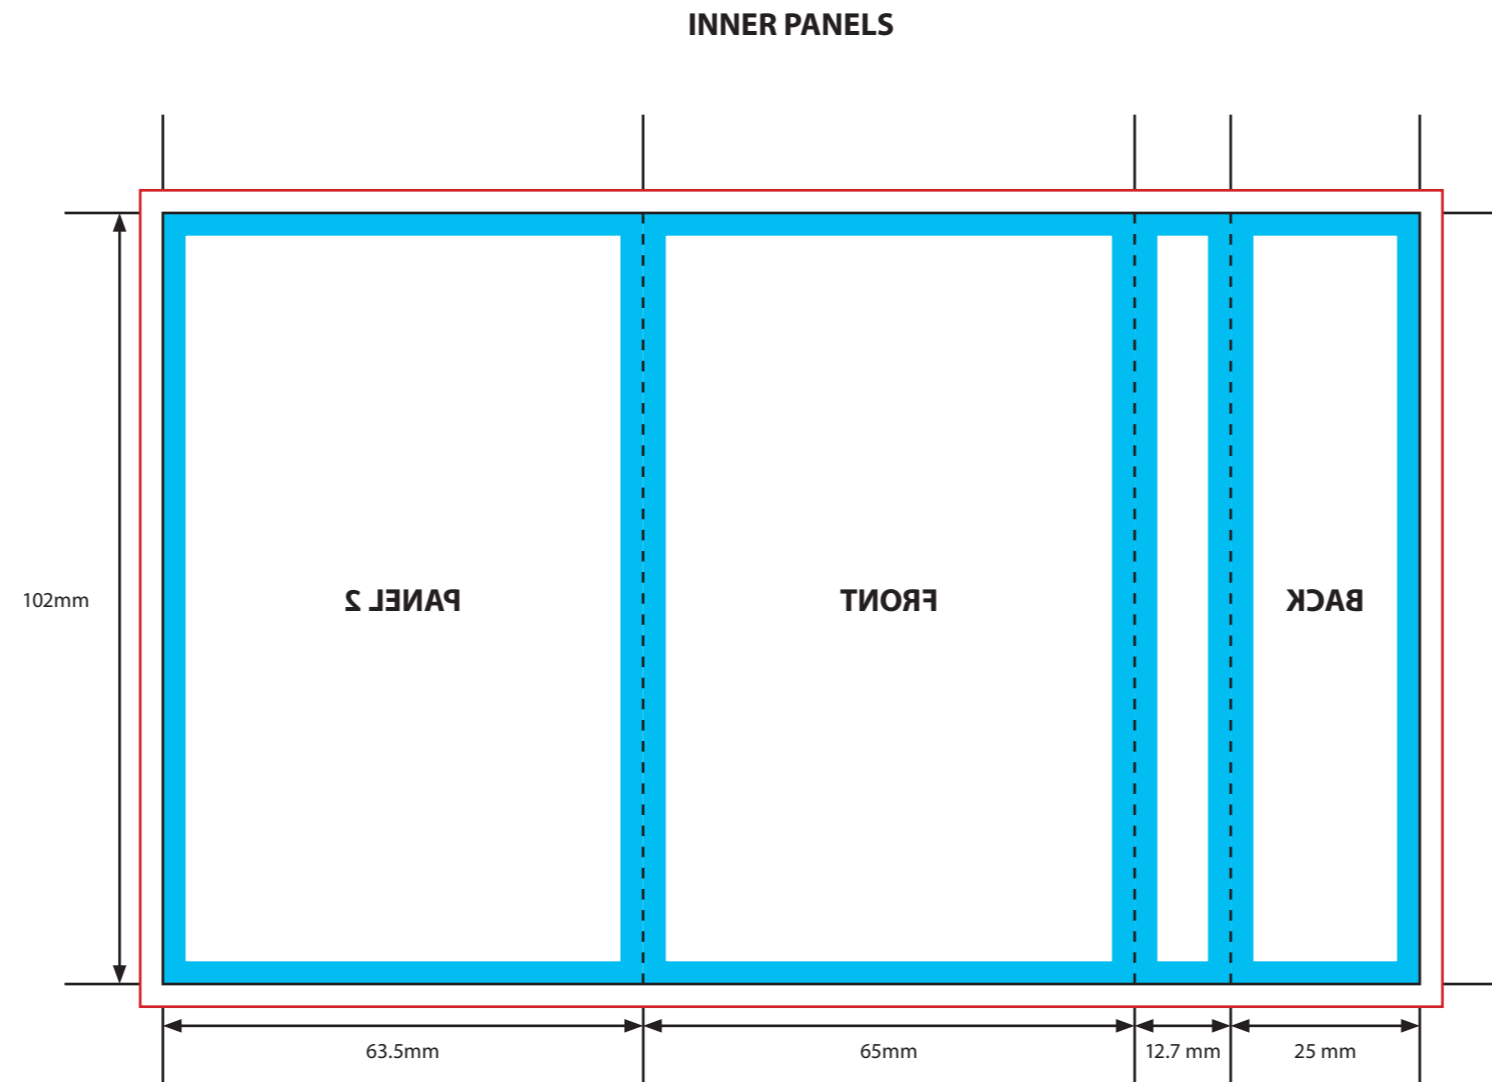

OUTER PANELS

KEY

- Trim Line
- - - - - Fold Line
- 3mm Safety Area - Important text and logos should not be in this area.
- 3mm Required Bleed Area - Background should extend to this line.

Please click [here](#) for useful information on the best way to set up and supply your artwork.
For any further questions please email our design team [here](#).

KEY

- Trim Line
- - - - - Fold Line
- 3mm Safety Area - *Important text and logos should not be in this area.*
- 3mm Required Bleed Area - *Background should extend to this line.*

Please click [here](#) for useful information on the best way to set up and supply your artwork.