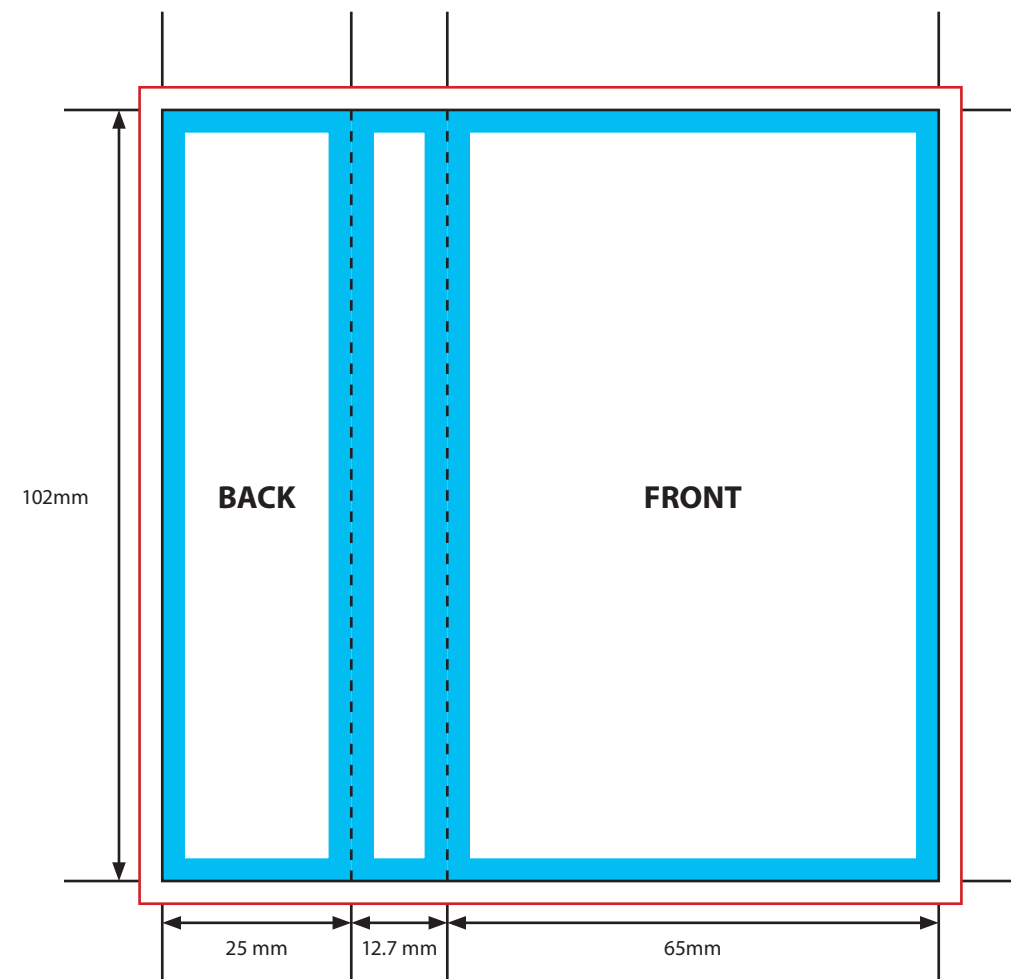

OUTER PANELS

KEY

- Trim Line
- - - - - Fold Line
- 3mm Safety Area - *Important text and logos should not be in this area.*
- 3mm Required Bleed Area - *Background should extend to this line.*

Please click [here](#) for useful information on the best way to set up and supply your artwork.  
For any further questions please email our design team [here](#).

INNER PANELS

KEY

- Trim Line
- - - - - Fold Line
- 3mm Safety Area - Important text and logos should not be in this area.
- 3mm Required Bleed Area - Background should extend to this line.

Please click [here](#) for useful information on the best way to set up and supply your artwork.  
For any further questions please email our design team [here](#).