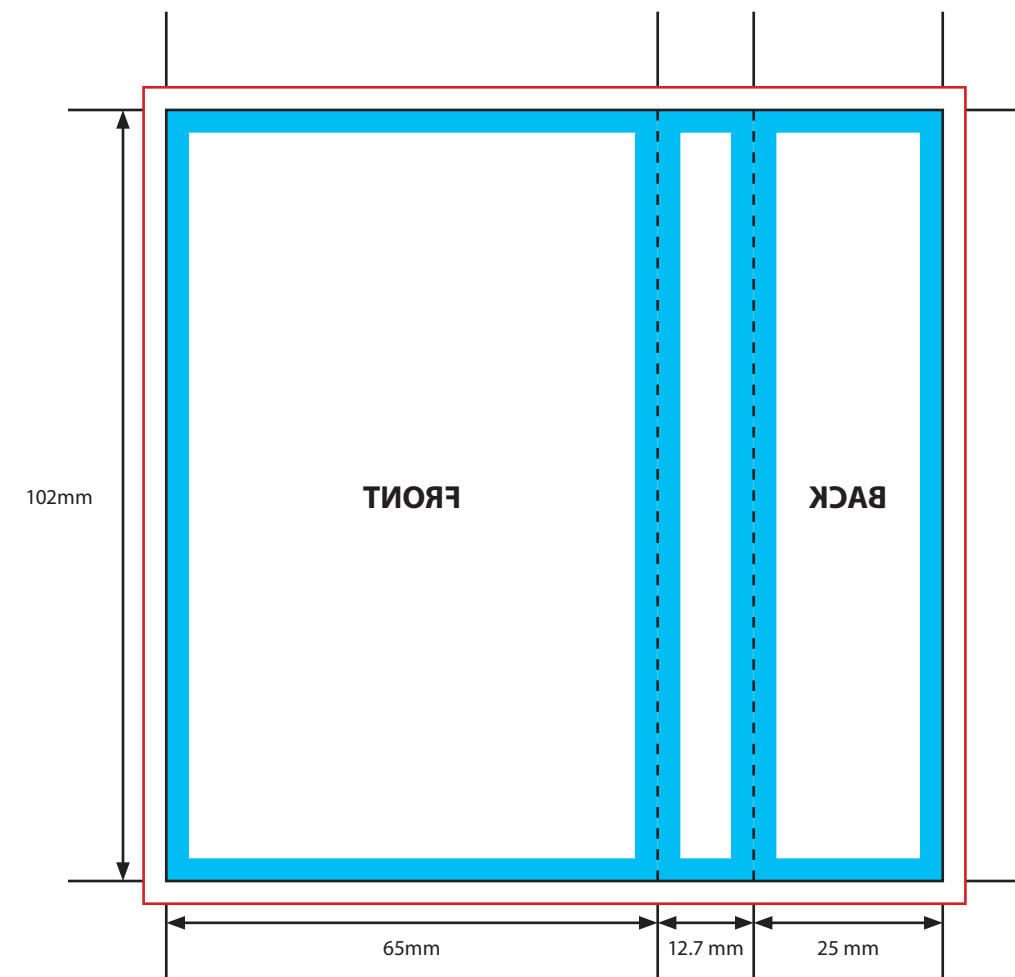

OUTER PANELS

KEY

- Trim Line
- - - - - Fold Line
- 3mm Safety Area - *Important text and logos should not be in this area.*
- 3mm Required Bleed Area - *Background should extend to this line.*

Please click [here](#) for useful information on the best way to set up and supply your artwork.  
For any further questions please email our design team [here](#).

INNER PANELS

KEY

- Trim Line
- - - - - Fold Line
- 3mm Safety Area - Important text and logos should not be in this area.
- 3mm Required Bleed Area - Background should extend to this line.

Please click [here](#) for useful information on the best way to set up and supply your artwork.  
For any further questions please email our design team [here](#).