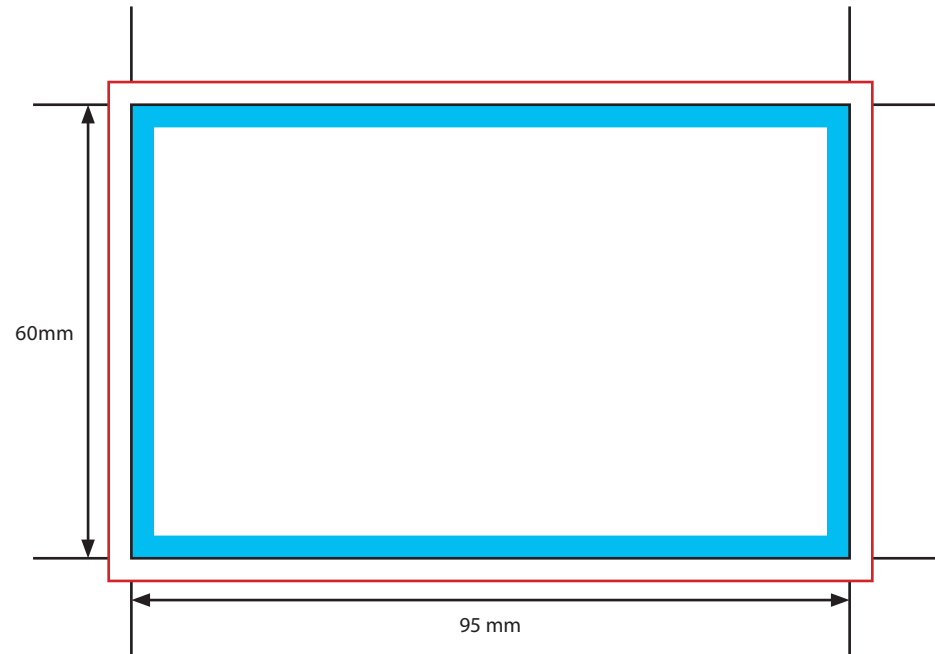

**KEY**

-  Trim Line
-  Fold Line
-  3mm Safety Area - *Important text and logos should not be in this area.*
-  3mm Required Bleed Area - *Background should extend to this line.*

Please click [here](#) for useful information on the best way to set up and supply your artwork.  
For any further questions please email our design team [here](#).