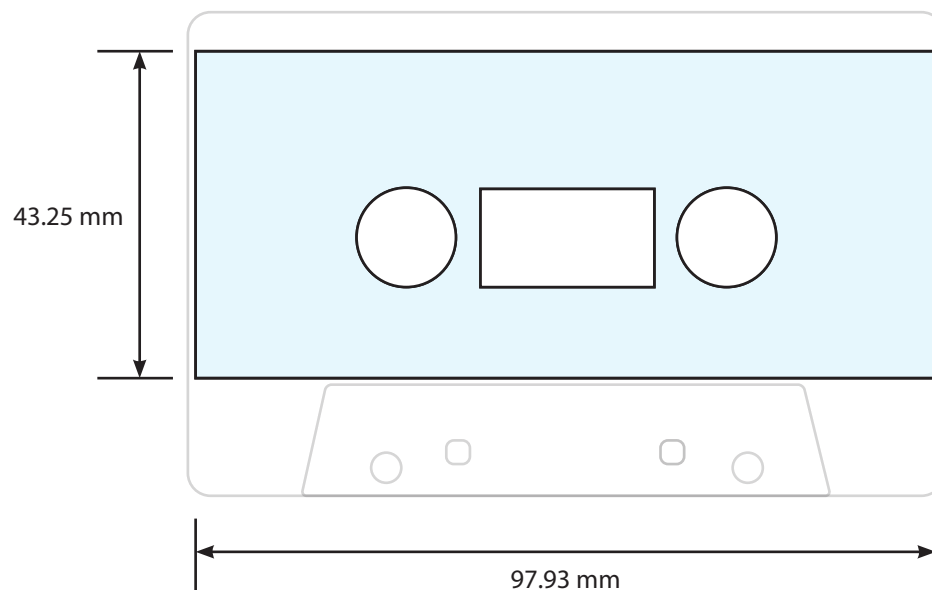

TEMPLATE: Cassette Onbody - Standard Area

SIDE C

KEY

Cassette Print Area

Please click [here](#) for useful information on how best to set up and supply your artwork.
For any further questions please email our design team [here](#).