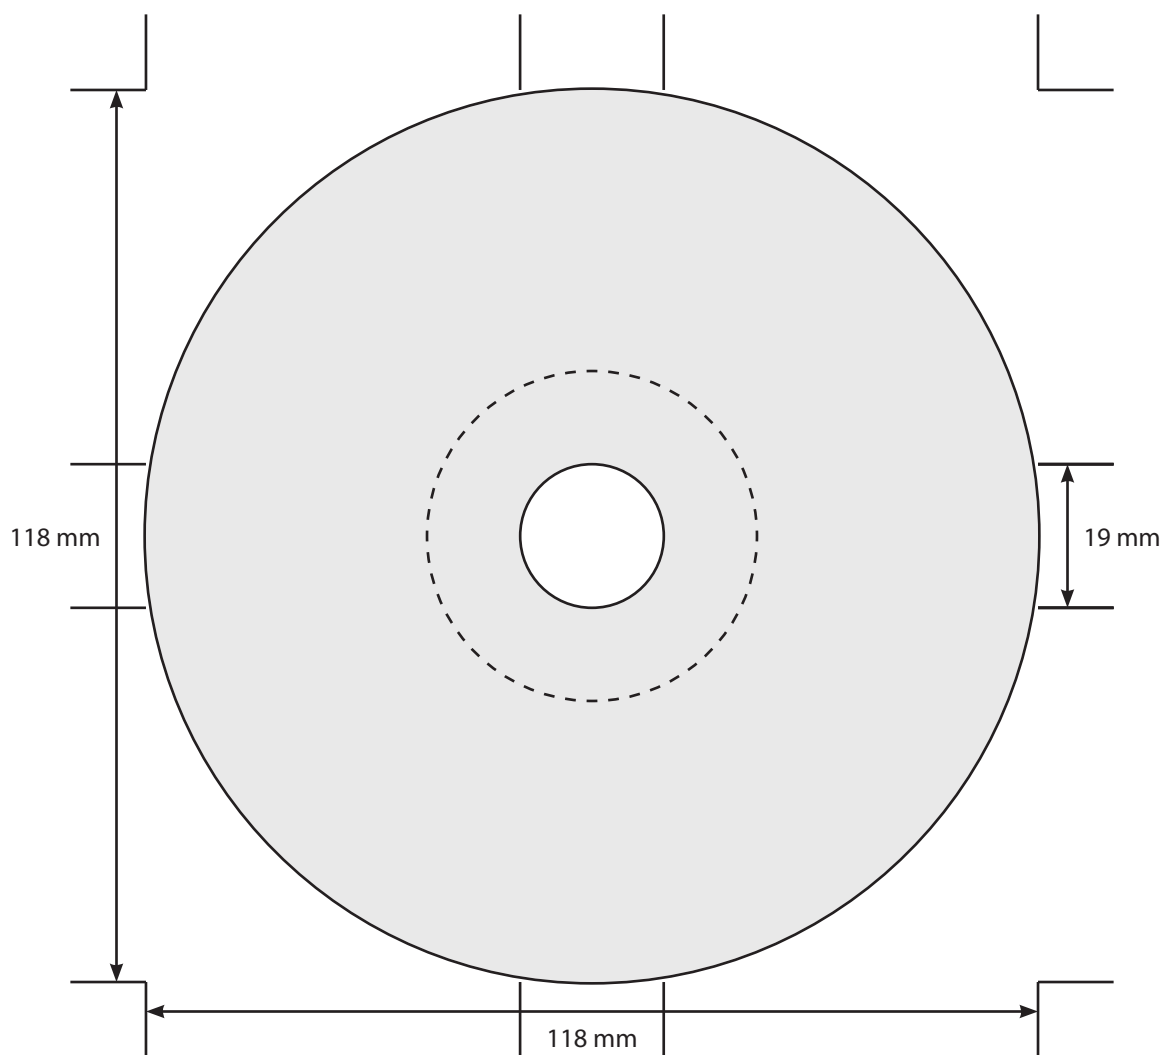

TEMPLATE: DVD Onbody - 19mm

 @dmsvinyl

 /dmsvinyl

 @dmsvinyl

**KEY**

Disc Print Area  
ID Band on underside of Disc (Does not interrupt print. Only applicable if not having a white base)

Please click [here](#) for useful information on how best to set up and supply your artwork.  
For any further questions please email our design team [here](#).