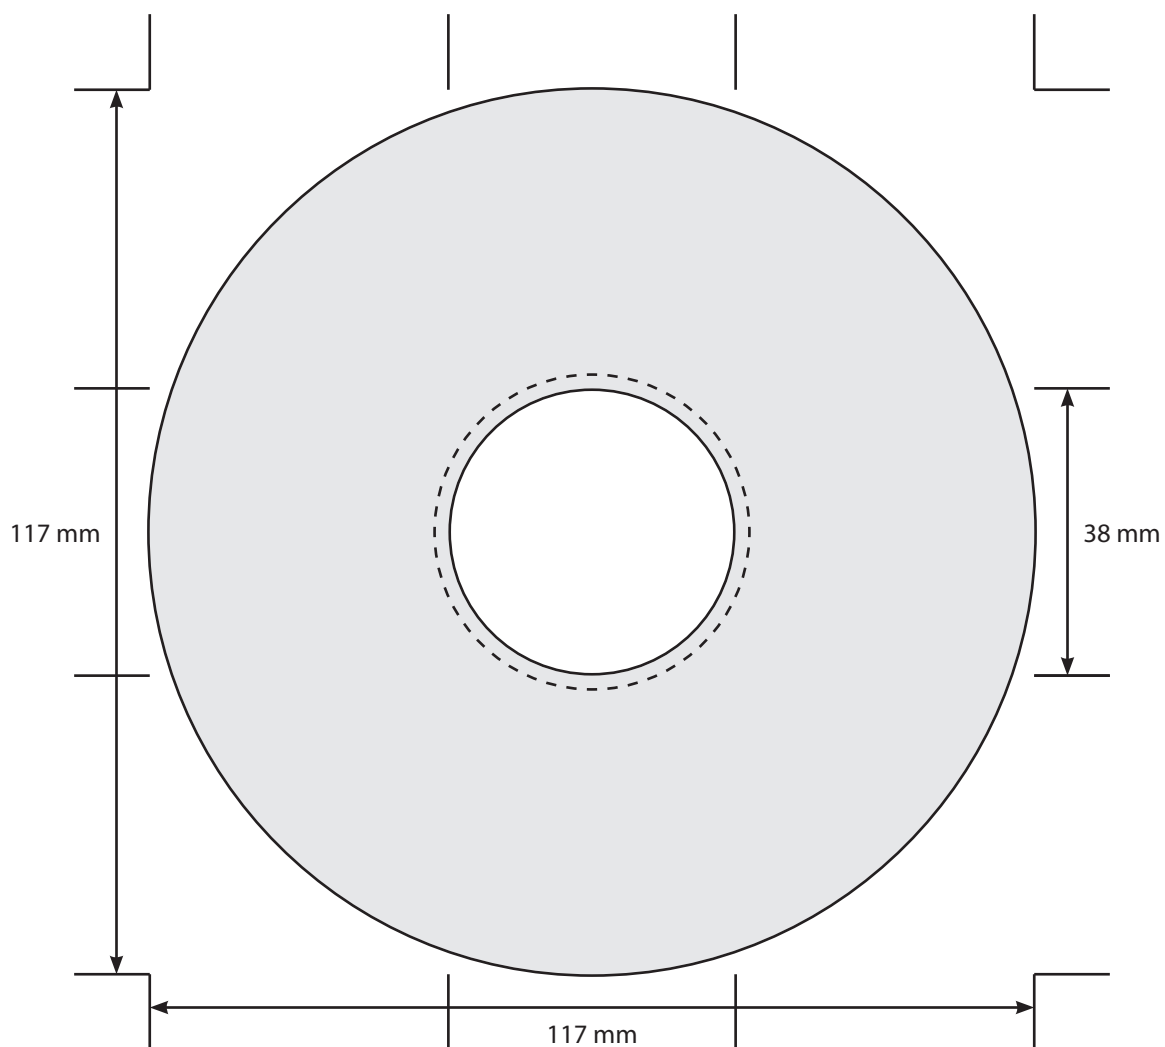

TEMPLATE: DVD-R Onbody - 38 mm

 @dmsvinyl

 /dmsvinyl

 @dmsvinyl

SCREEN PRINT COLOURS KEY (IF APPLICABLE)

- 1.
- 2.
- 3.

KEY

- | | |
|---|---|
|  | Disc Print Area |
|  | ID Band on underside of Disc (Does not interrupt print. Only applicable if not having a white base) |