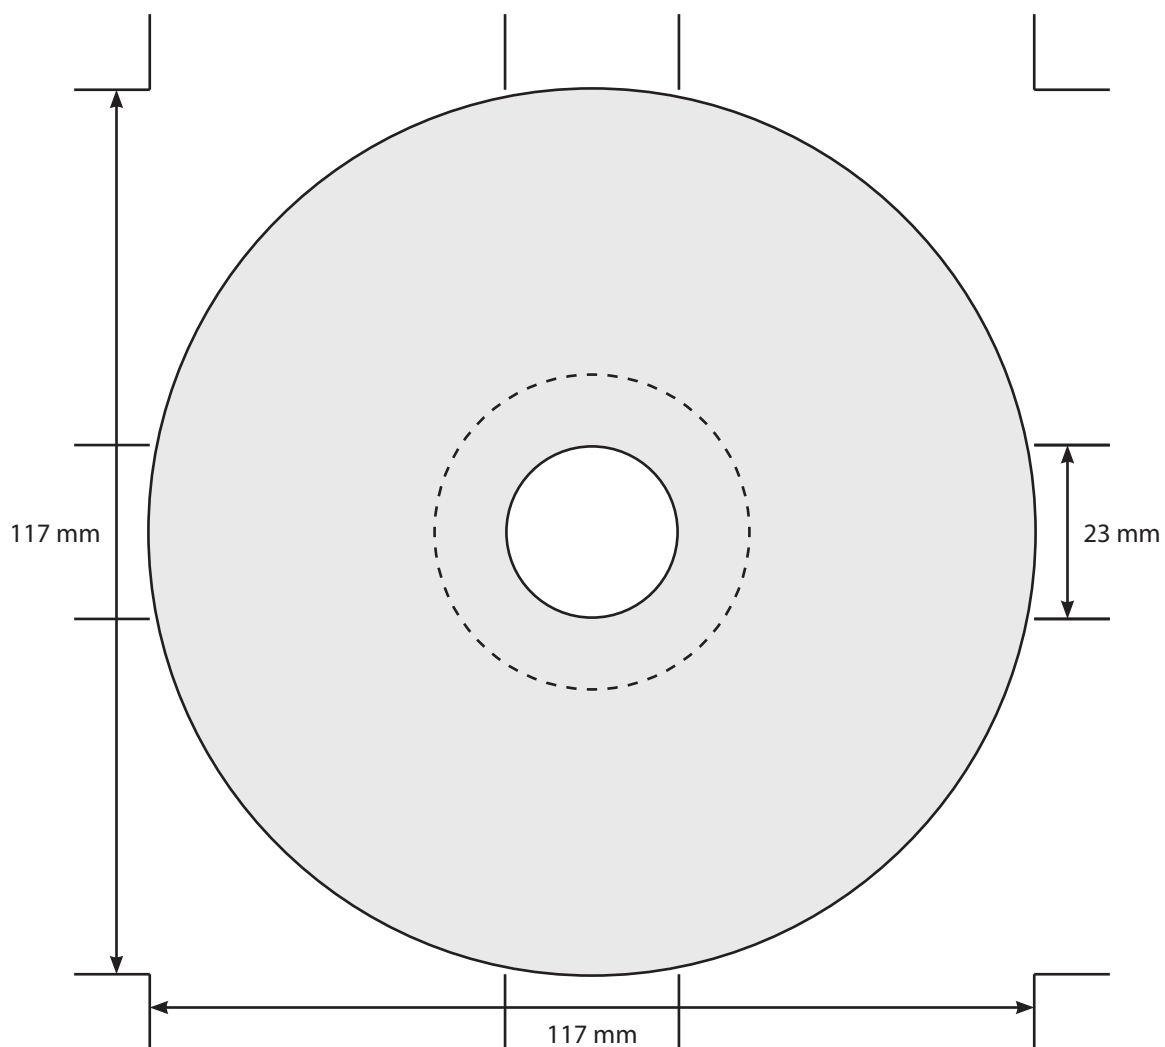

TEMPLATE: DVD-R Onbody - 23mm

 @dmsvinyl

 /dmsvinyl

 @dmsvinyl

SCREEN PRINT COLOURS KEY (IF APPLICABLE)

- 1.
- 2.
- 3.

KEY

-  Disc Print Area
-  ID Band on underside of Disc (Does not interrupt print. Only applicable if not having a white base)