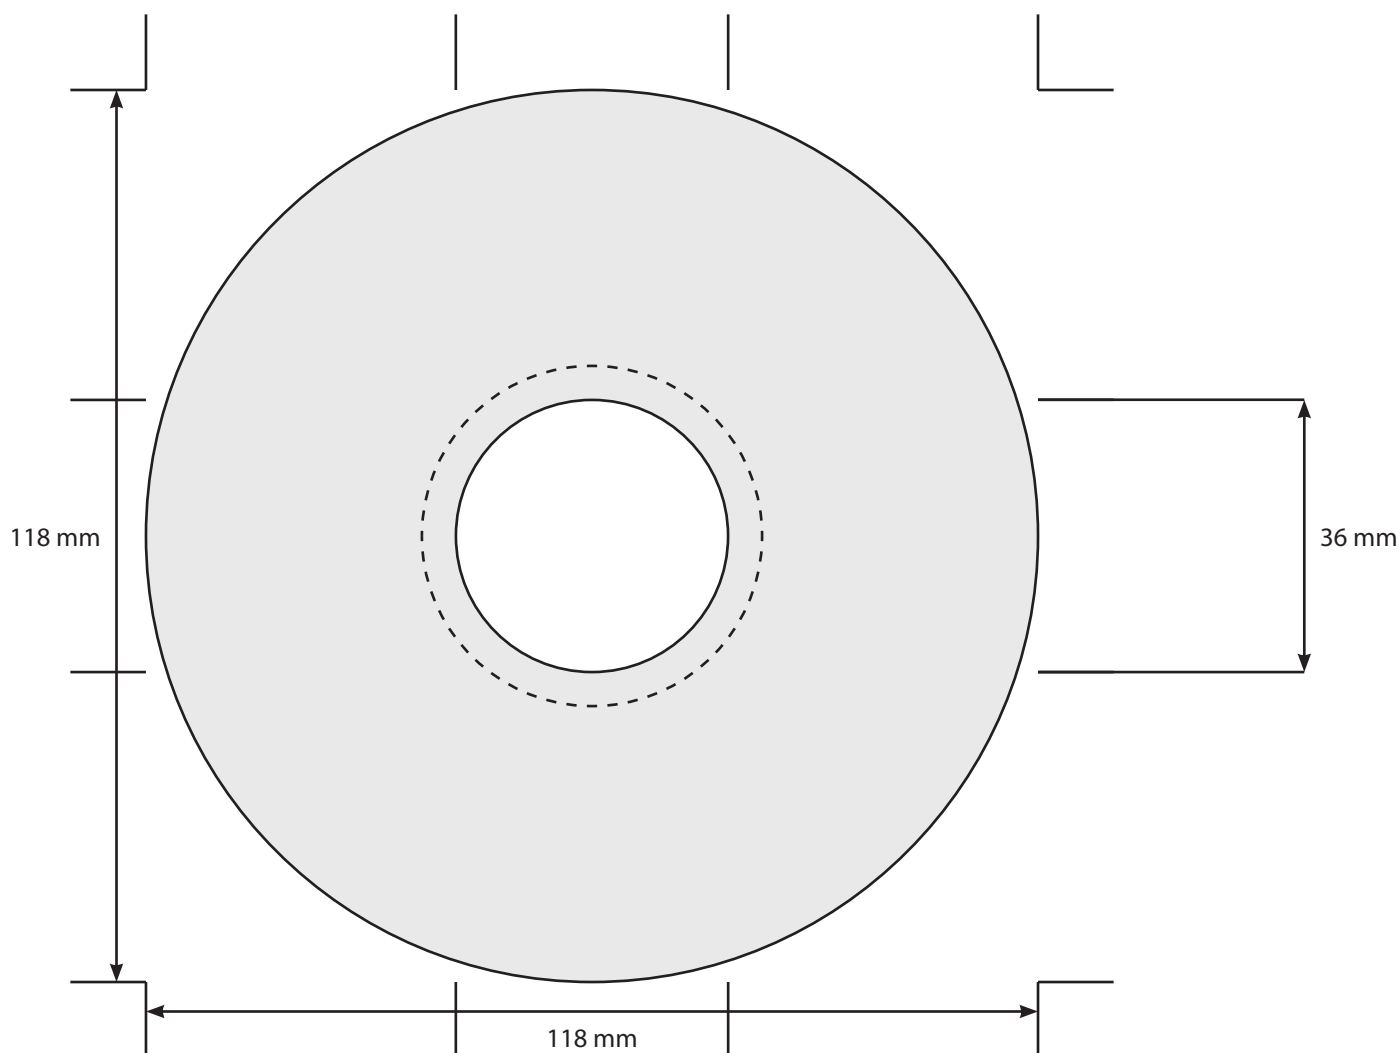

TEMPLATE: CD Onbody - 36mm

SCREEN PRINT COLOUR KEY (IF APPLICABLE)

- 1.
- 2.
- 3.

KEY

-  Disc Print Area
-  ID Band on underside of Disc (Does not interrupt print. Only applicable if not having a white base)