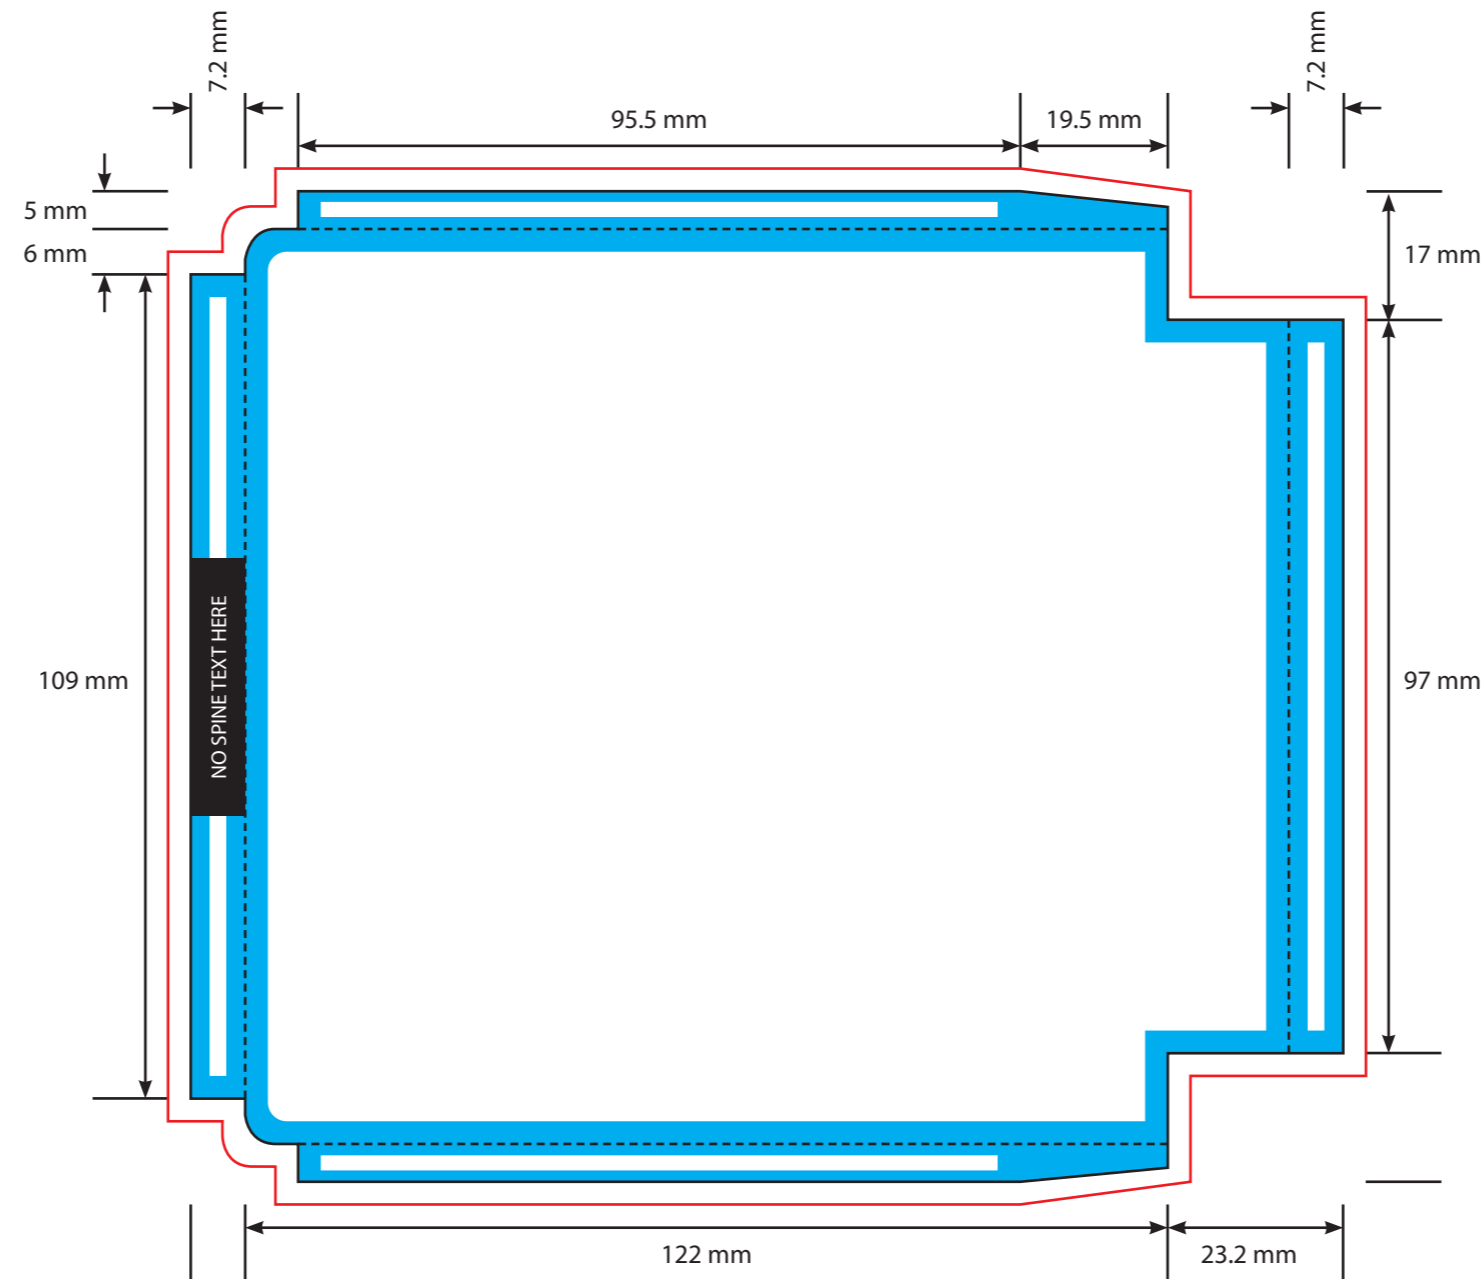

TEMPLATE: Super Jewel Case Inlay Outer

KEY

- Trim Line
- - - - - Fold Line
- 3mm Safety Area - Important text and logos should not be in this area.
- 3mm Required Bleed Area - Background should extend to this line.

KEY

-  Trim Line
-  Fold Line
-  3mm Safety Area - Important text and logos should not be in this area.
-  3mm Required Bleed Area - Background should extend to this line.

AVAILABLE PAPER STOCKS *

- 130gsm Gloss Art Paper > Standard
- 140gsm Offset Uncoated Paper
- Heavier weights available, please ask