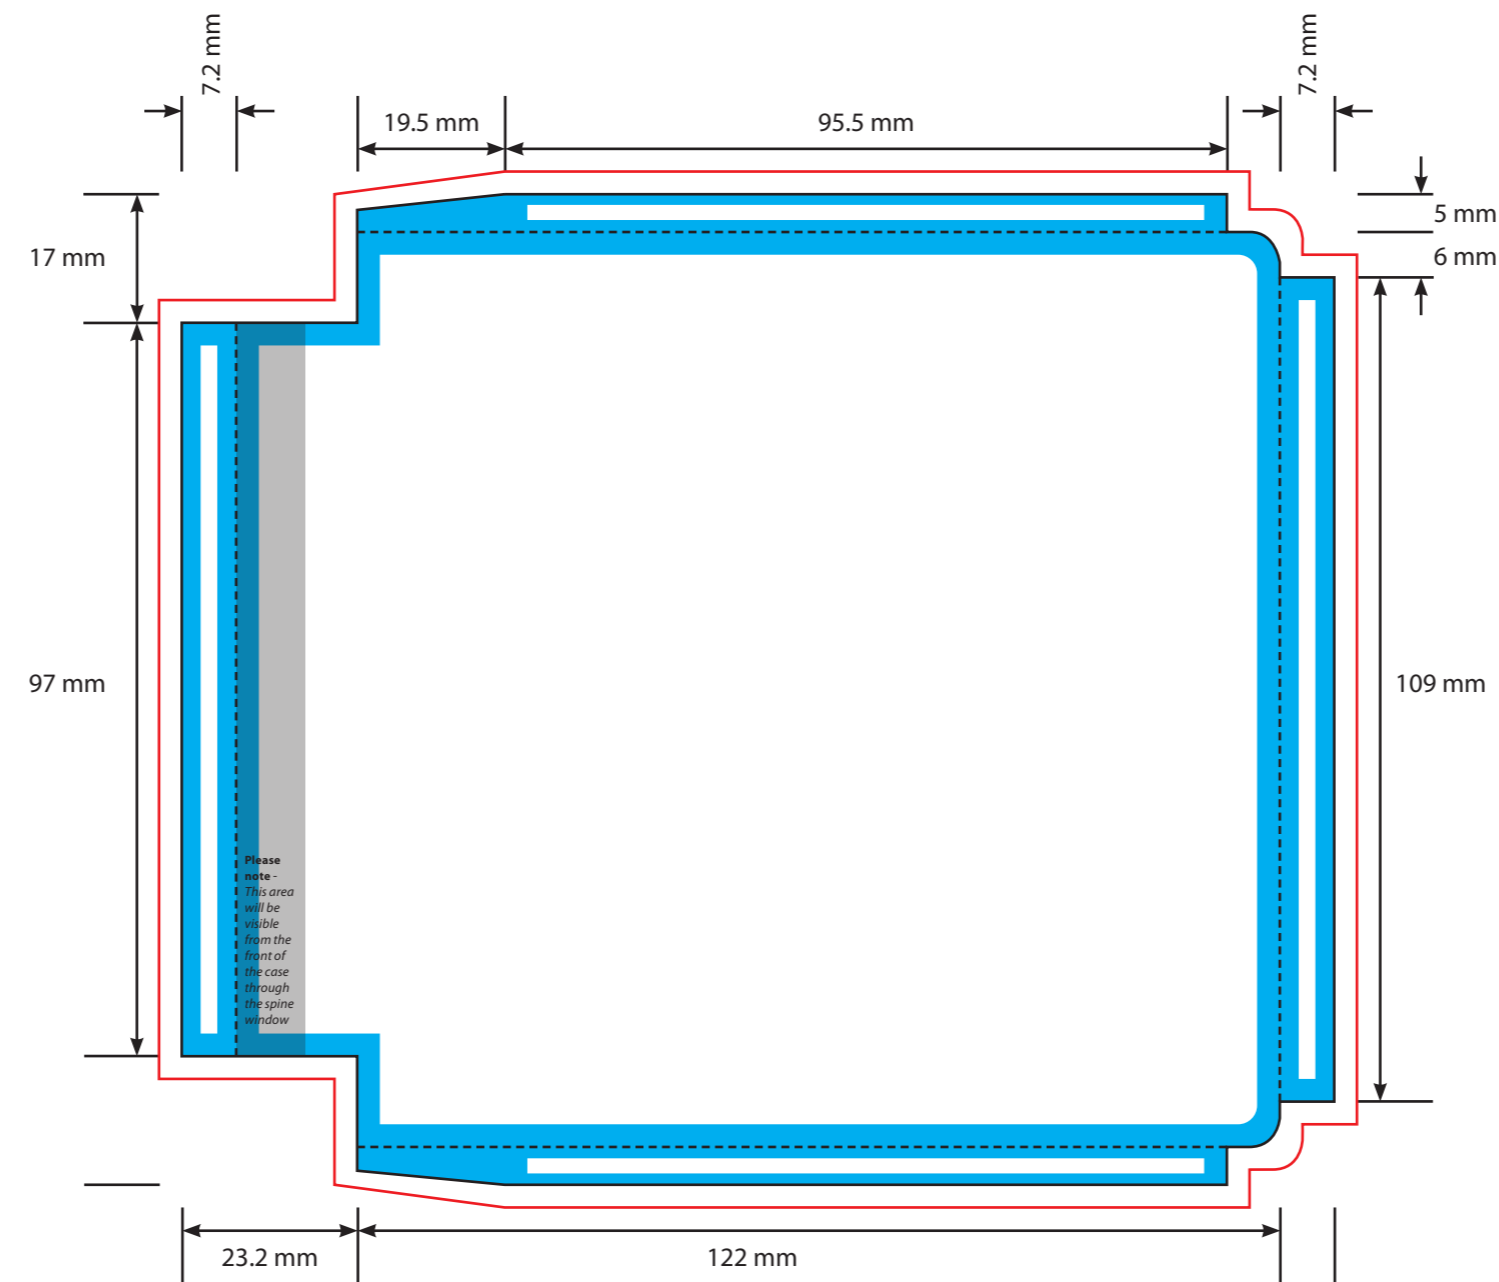

TEMPLATE: Super Jewel Case Inlay Outer

KEY

- Trim Line
- - - - - Fold Line
- 3mm Safety Area - Important text and logos should not be in this area.
- 3mm Required Bleed Area - Background should extend to this line.

KEY

-  Trim Line
-  Fold Line
-  3mm Safety Area - Important text and logos should not be in this area.
-  3mm Required Bleed Area - Background should extend to this line.

AVAILABLE PAPER STOCKS *

- 130gsm Gloss Art Paper > Standard
- 140gsm Offset Uncoated Paper
- Heavier weights available, please ask