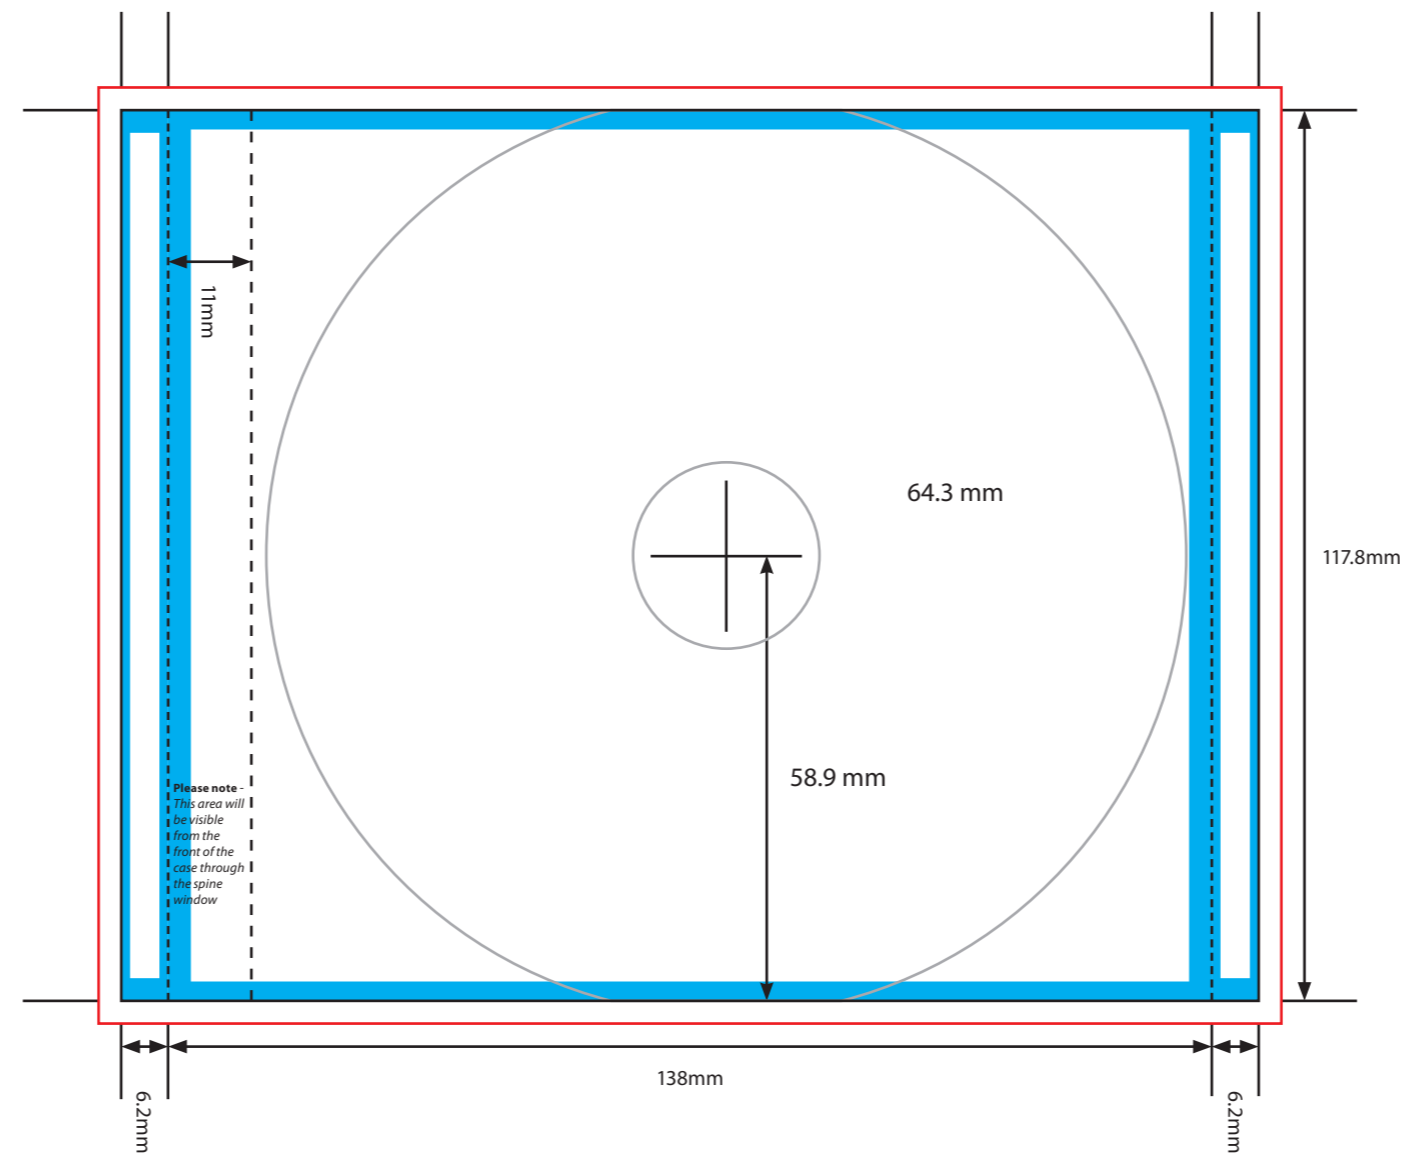

**KEY**

- Trim Line
- - - - - Fold Line
- 3mm Safety Area - *Important text and logos should not be in this area.*
- 3mm Required Bleed Area - *Background should extend to this line.*

**AVAILABLE PAPER STOCKS \***

\* Please note, not all stocks are available on all templates. Please check with your account manager.

**KEY**

-  Trim Line
-  Fold Line
-  3mm Safety Area - Important text and logos should not be in this area.
-  3mm Required Bleed Area - Background should extend to this line.