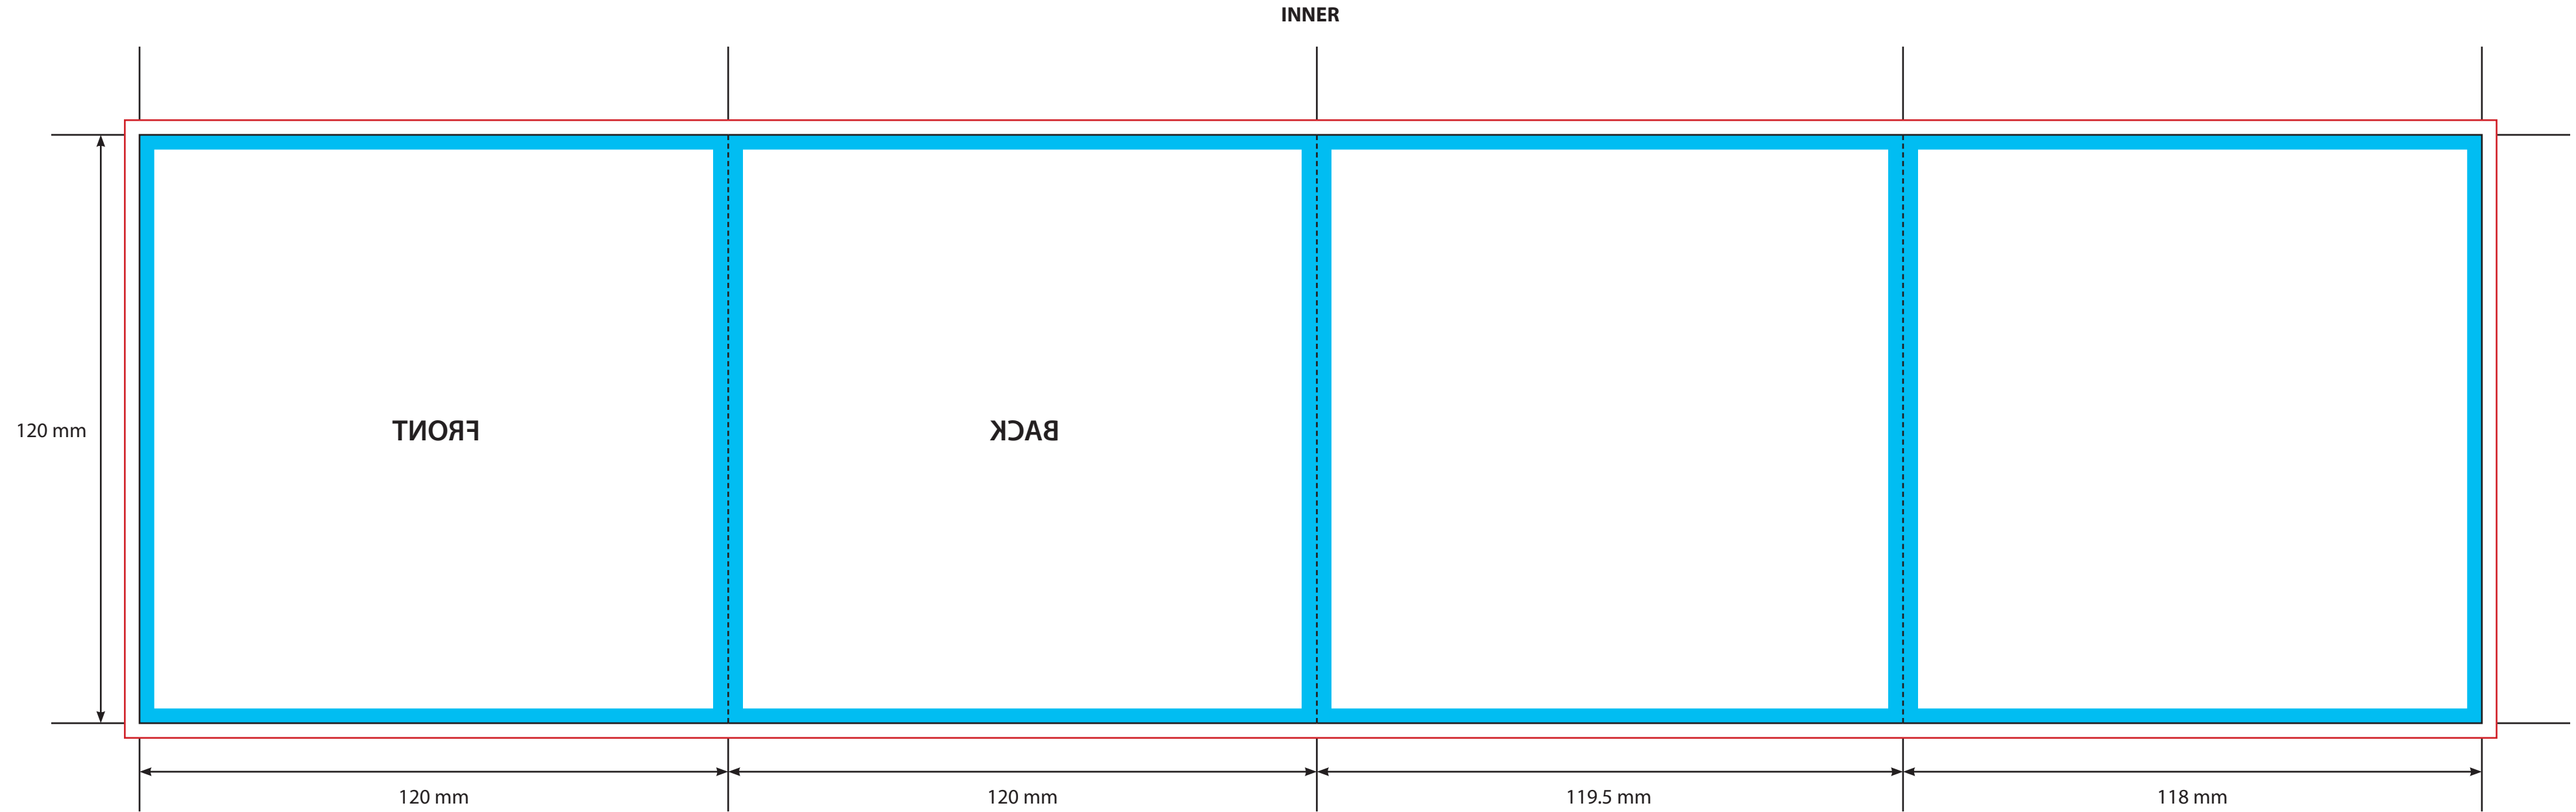

**KEY**

- Trim Line
- - - - - Fold Line
- 3mm Safety Area - *Important text and logos should not be in this area.*
- 3mm Required Bleed Area - *Background should extend to this line.*

**AVAILABLE PAPER STOCKS \***

\* Please note, not all stocks are available on all templates. Please check with your account manager.

**KEY**

- Trim Line
- Fold Line
- 3mm Safety Area - Important text and logos should not be in this area.
- 3mm Required Bleed Area - Background should extend to this line.