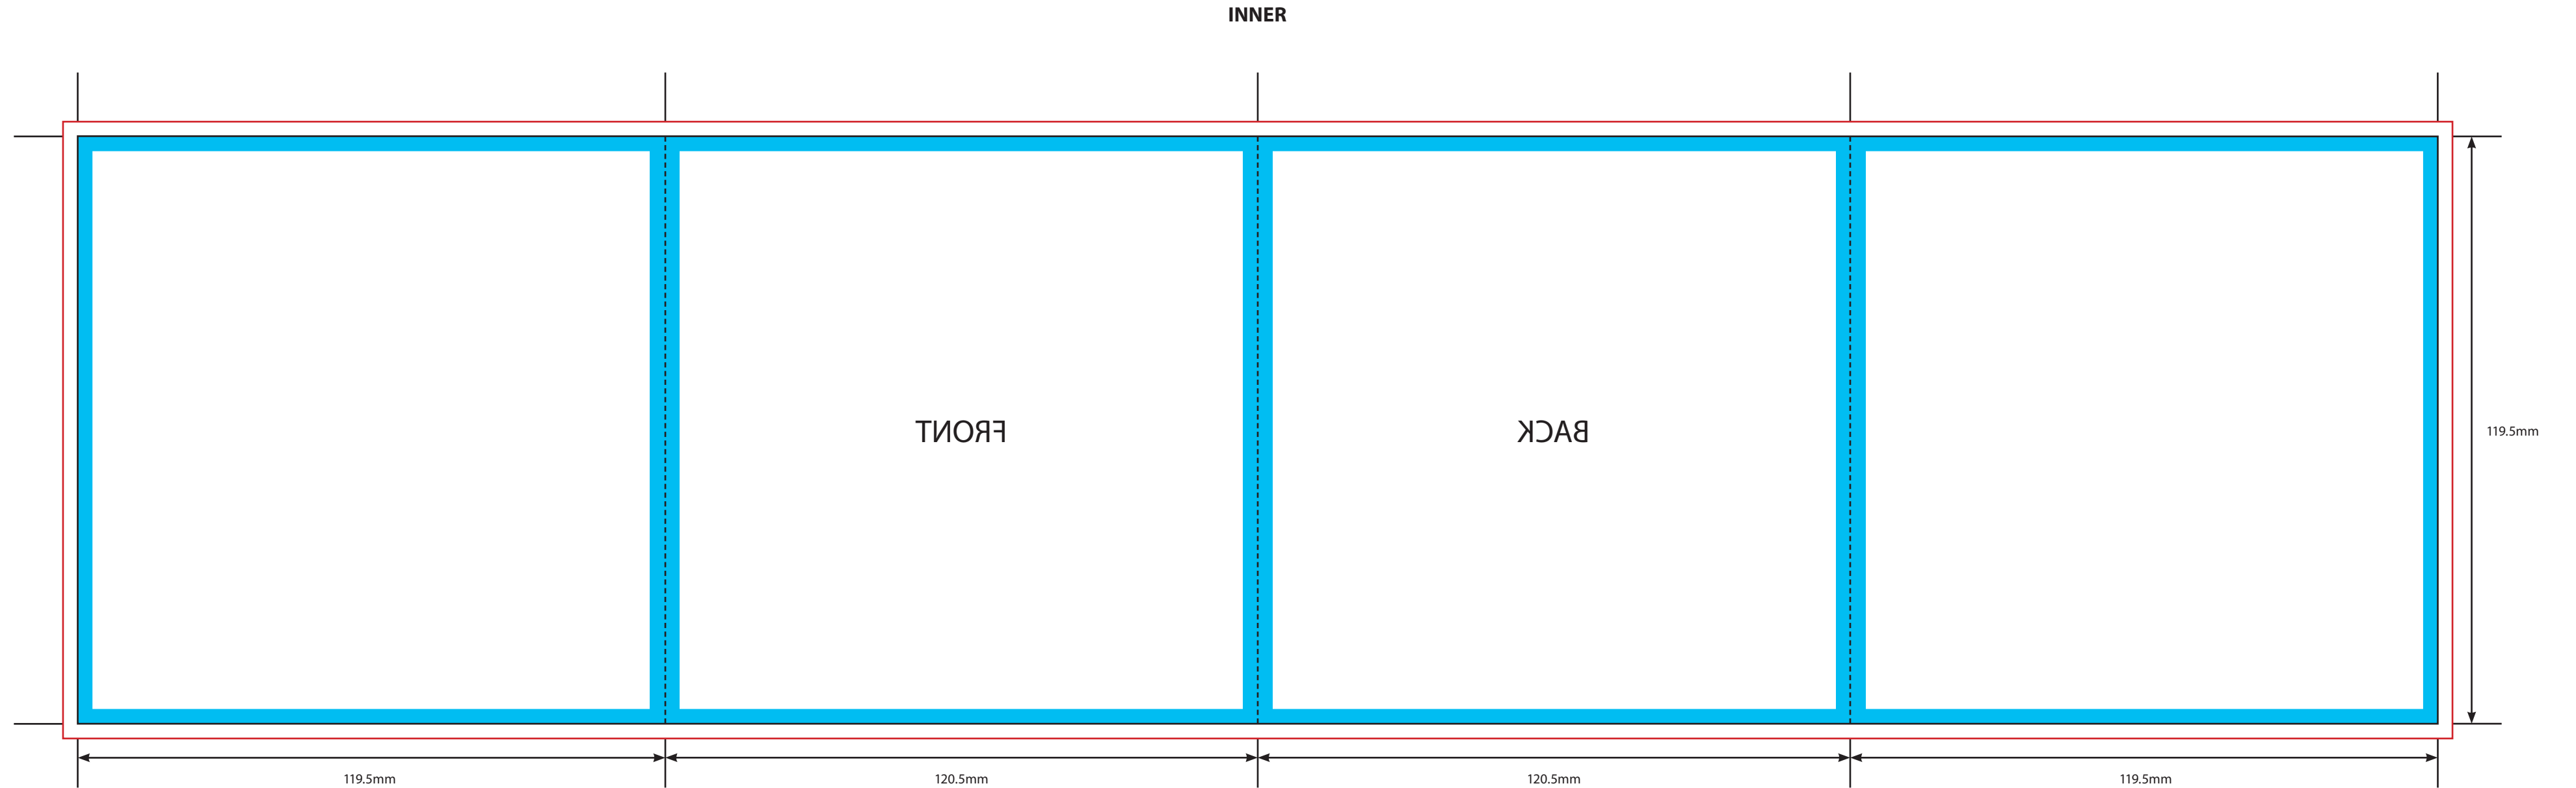

**KEY**

- Trim Line
- - - - - Fold Line
- 3mm Safety Area - *Important text and logos should not be in this area.*
- 3mm Required Bleed Area - *Background should extend to this line.*

**AVAILABLE PAPER STOCKS \***