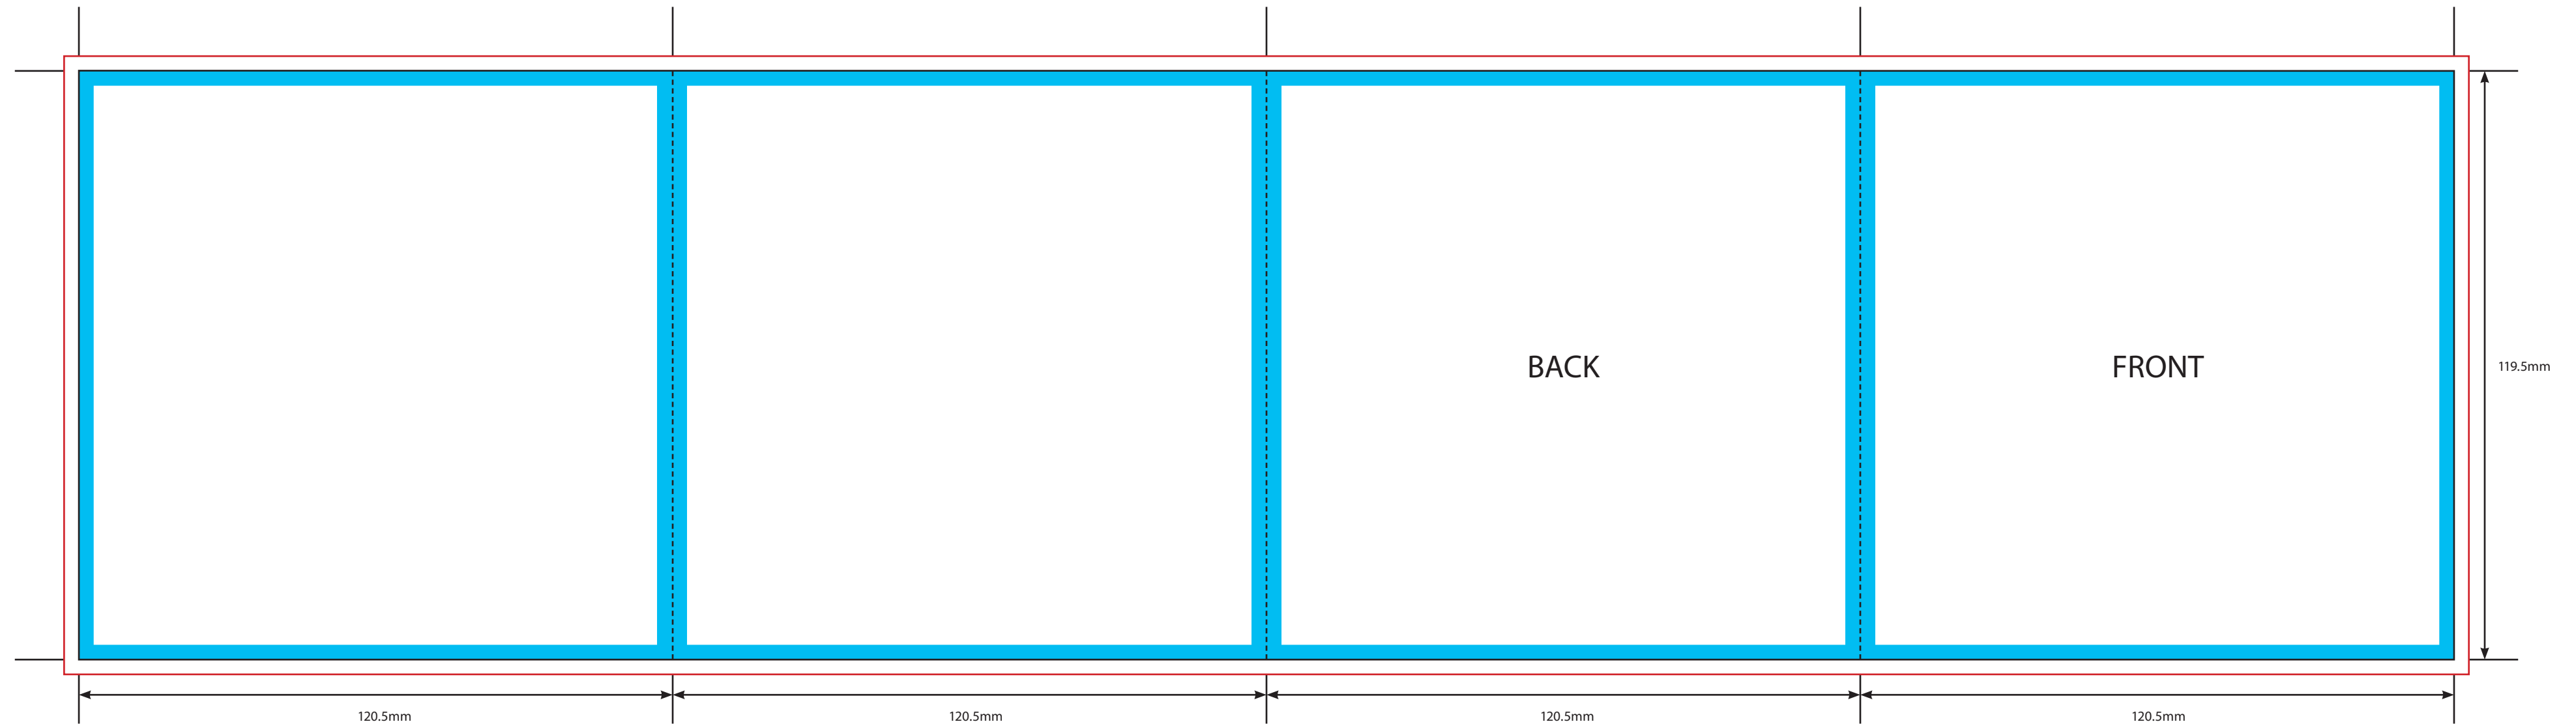

OUTER

**KEY**

- Trim Line
- - - - - Fold Line
- 3mm Safety Area - *Important text and logos should not be in this area.*
- 3mm Required Bleed Area - *Background should extend to this line.*

**AVAILABLE PAPER STOCKS \***

**KEY**

- Trim Line
- - - - - Fold Line
- 3mm Safety Area - *Important text and logos should not be in this area.*
- 3mm Required Bleed Area - *Background should extend to this line.*

**AVAILABLE PAPER STOCKS \***