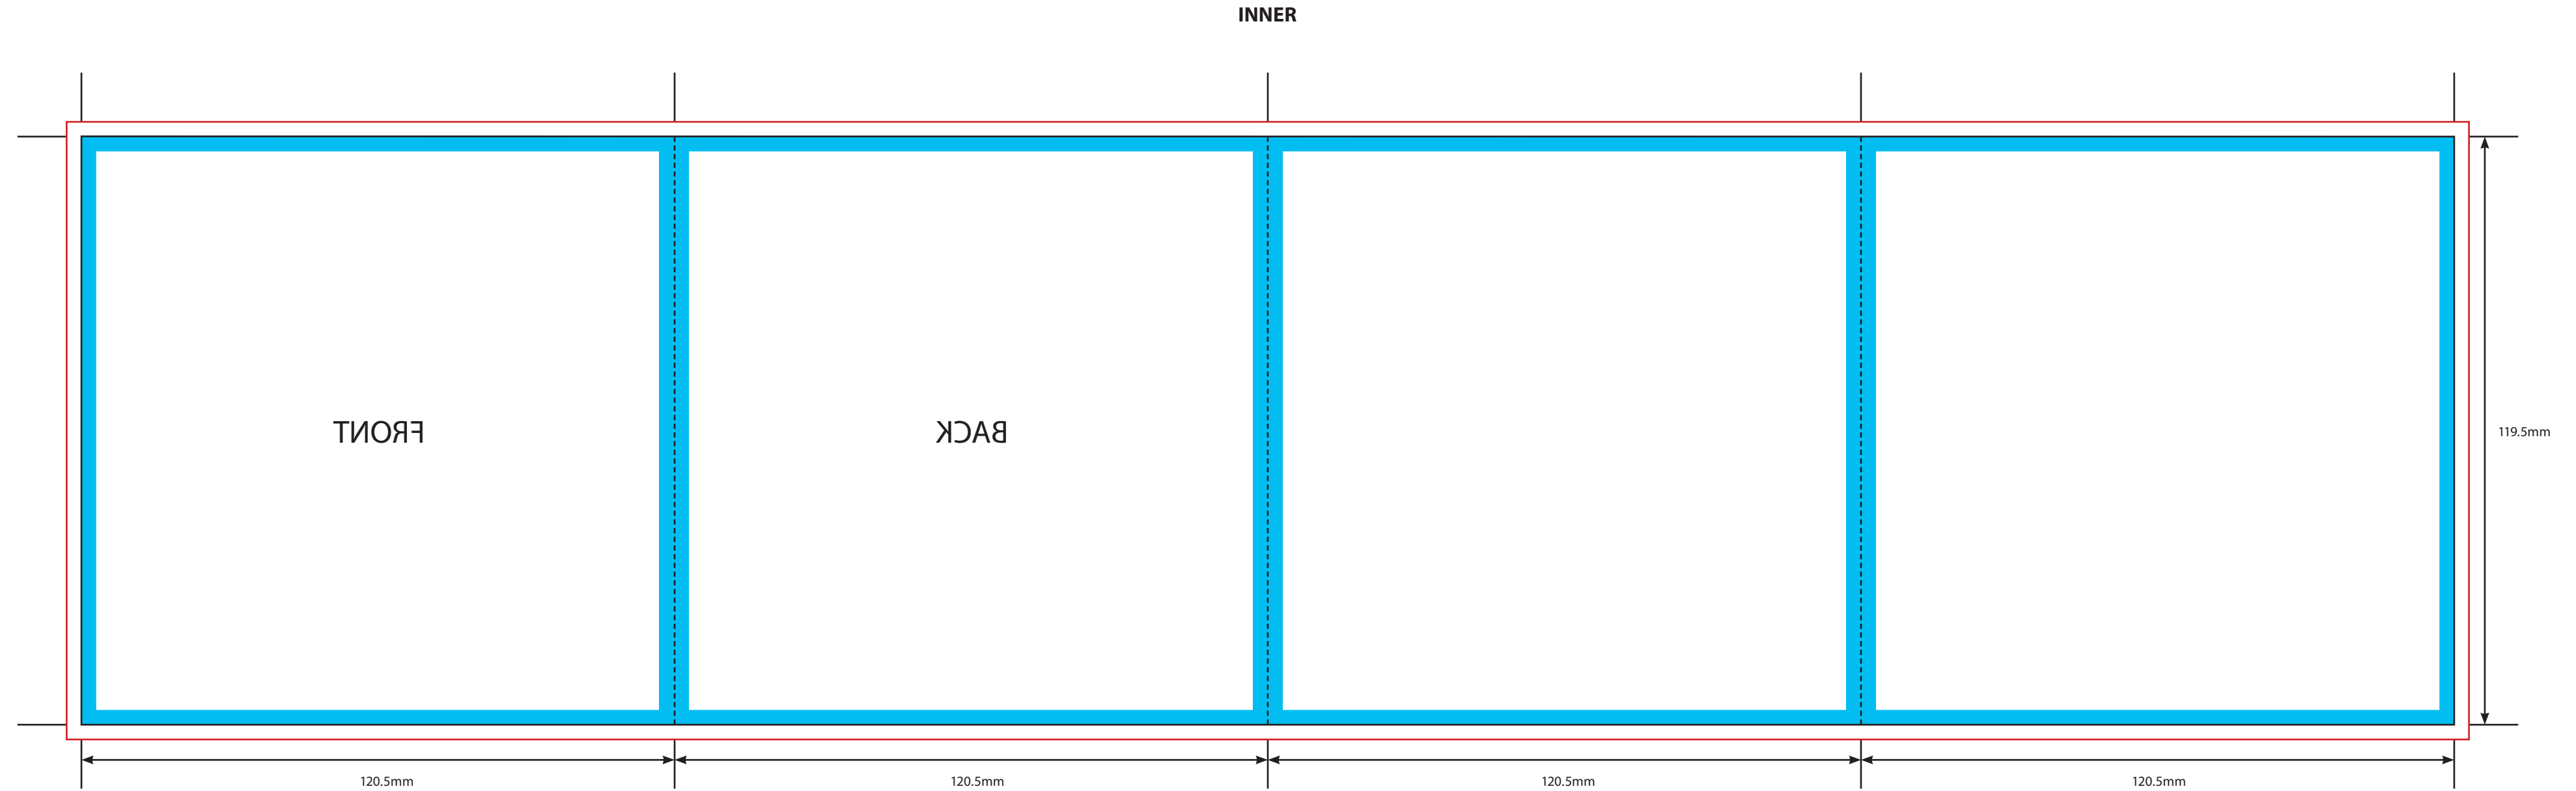

OUTER

**KEY**

- Trim Line
- - - - - Fold Line
- 3mm Safety Area - *Important text and logos should not be in this area.*
- 3mm Required Bleed Area - *Background should extend to this line.*

**AVAILABLE PAPER STOCKS \***

**KEY**

- Trim Line
- - - - - Fold Line
- 3mm Safety Area - *Important text and logos should not be in this area.*
- 3mm Required Bleed Area - *Background should extend to this line.*

**AVAILABLE PAPER STOCKS \***