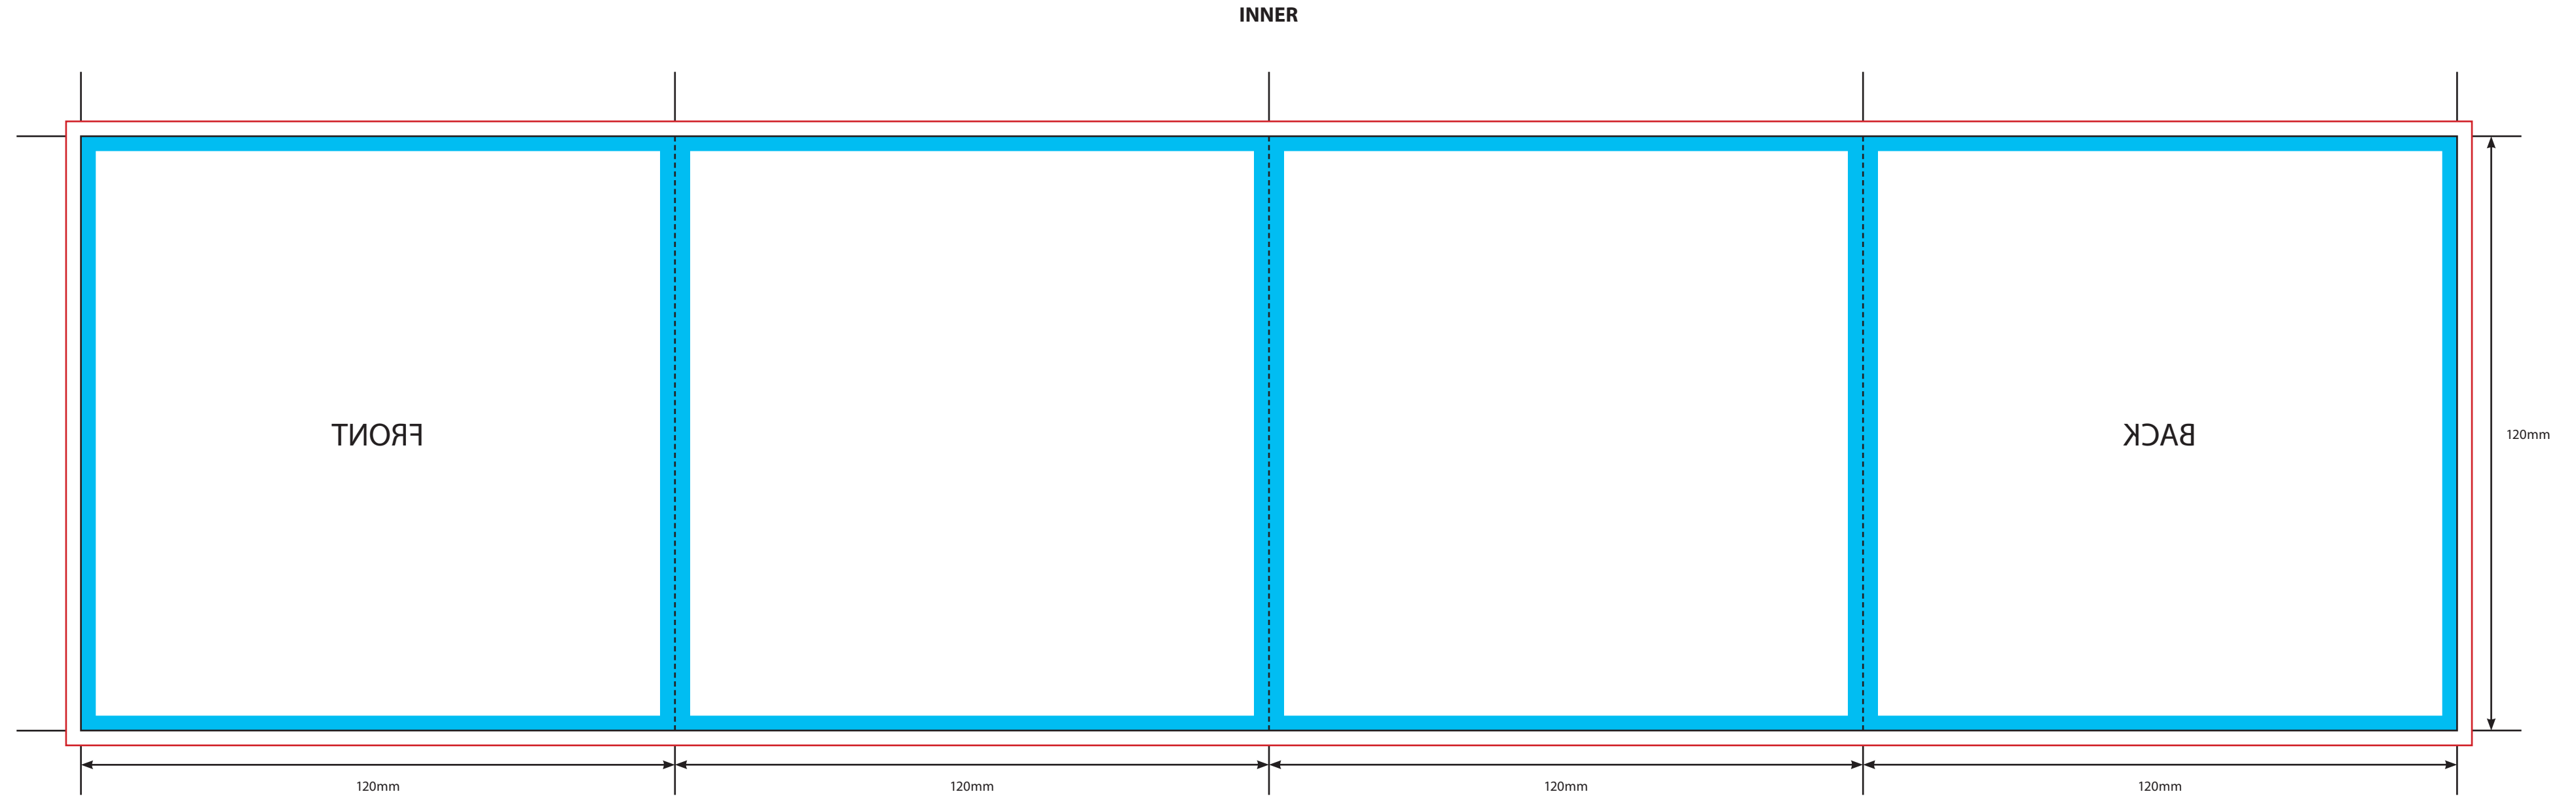

KEY

- Trim Line
- - - - - Fold Line
- 3mm Safety Area - *Important text and logos should not be in this area.*
- 3mm Required Bleed Area - *Background should extend to this line.*

AVAILABLE PAPER STOCKS *