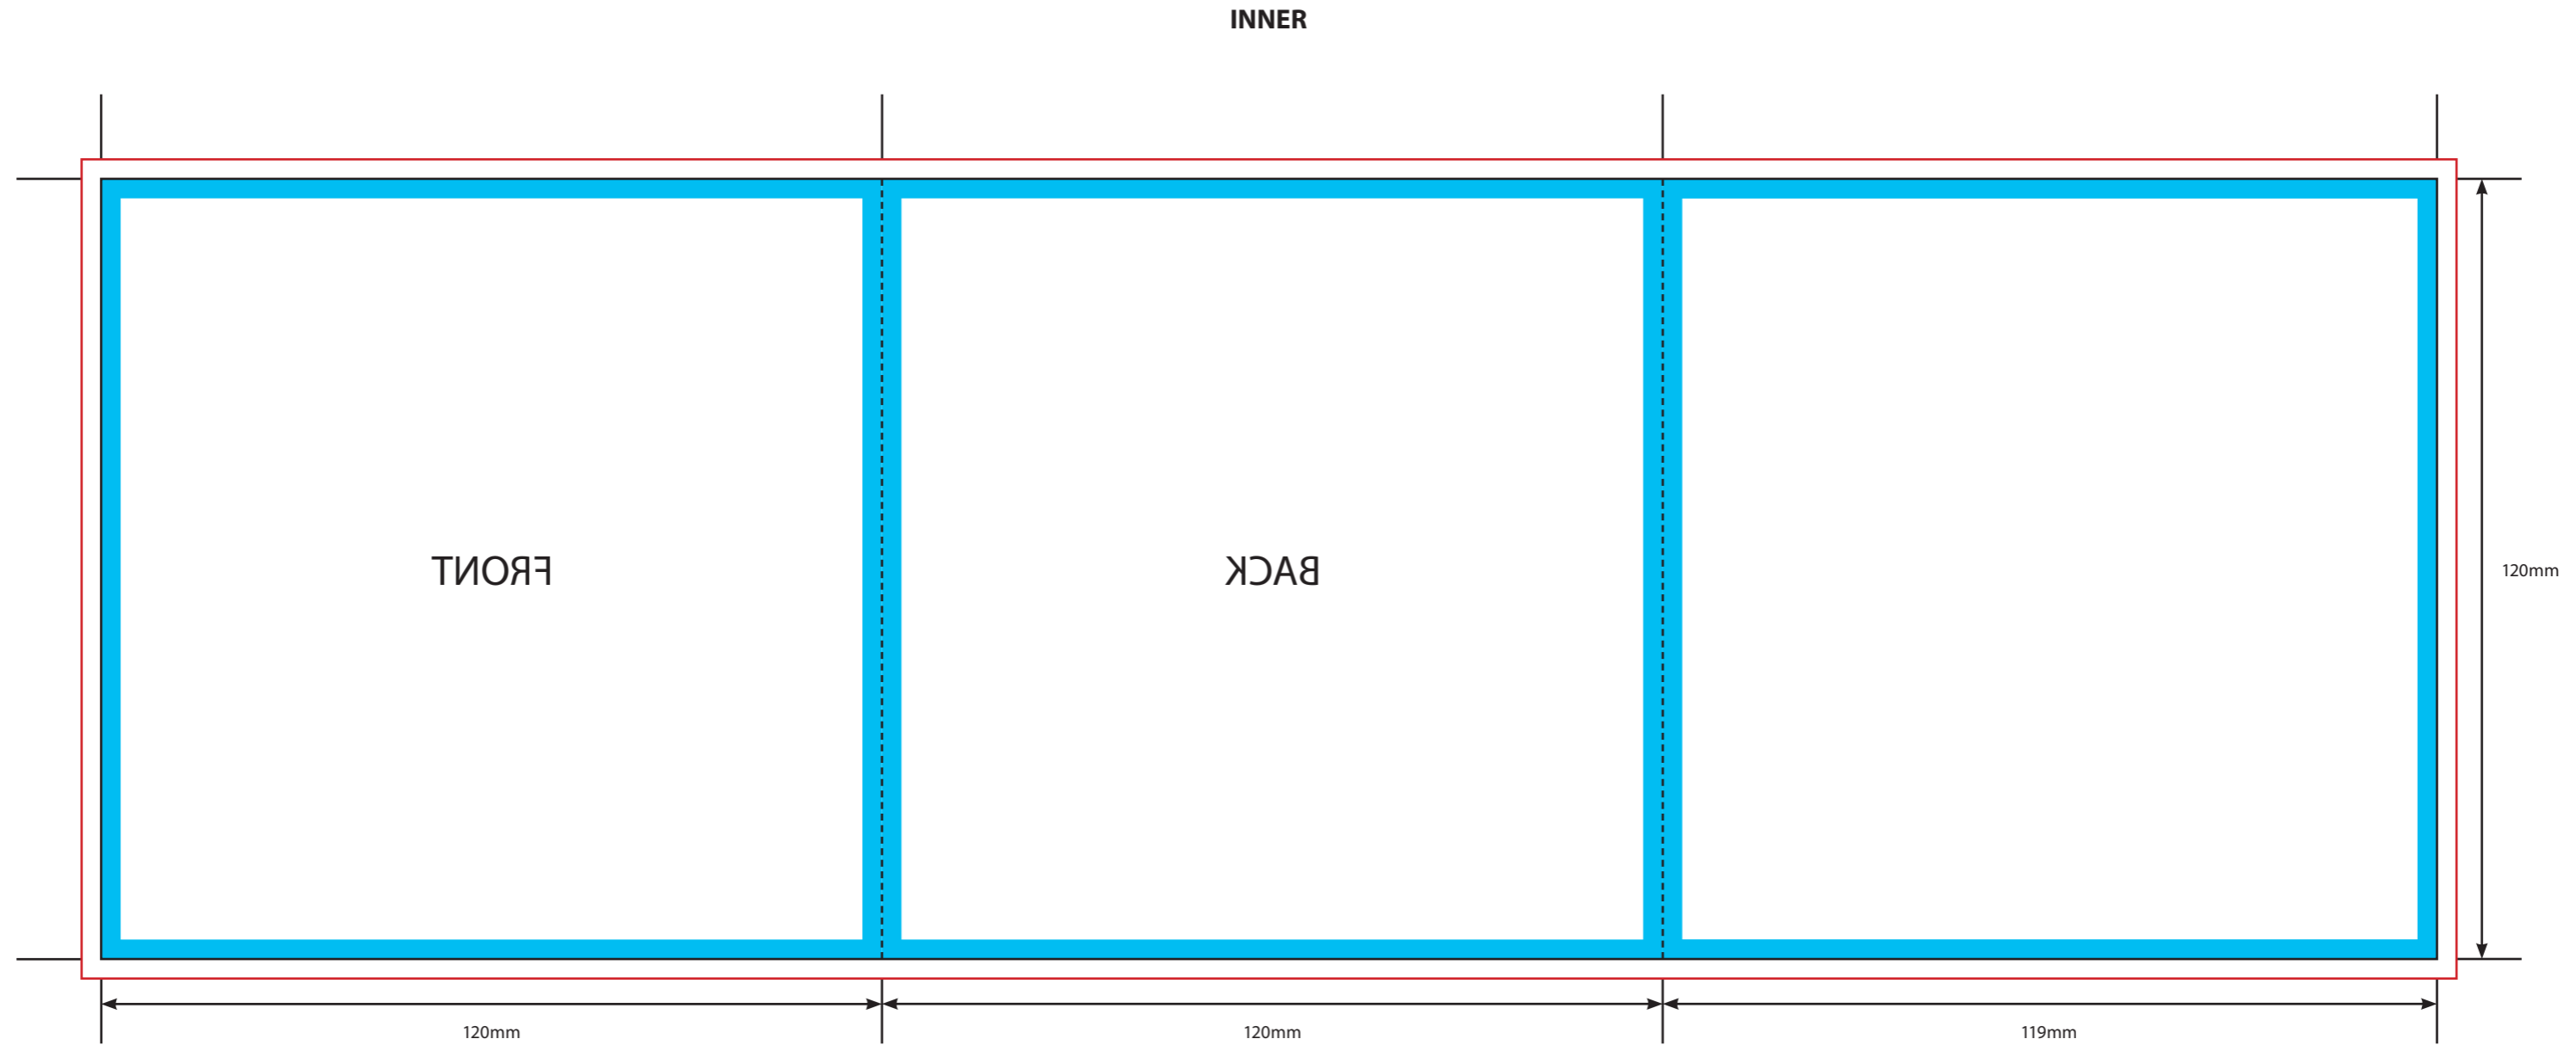

KEY

-  Trim Line
-  Fold Line
-  3mm Safety Area - Important text and logos should not be in this area.
-  3mm Required Bleed Area - Background should extend to this line.

AVAILABLE PAPER STOCKS *

- 130gsm Gloss Art Paper > Standard
- 140gsm Offset Uncoated Paper
- Heavier weights available, please ask