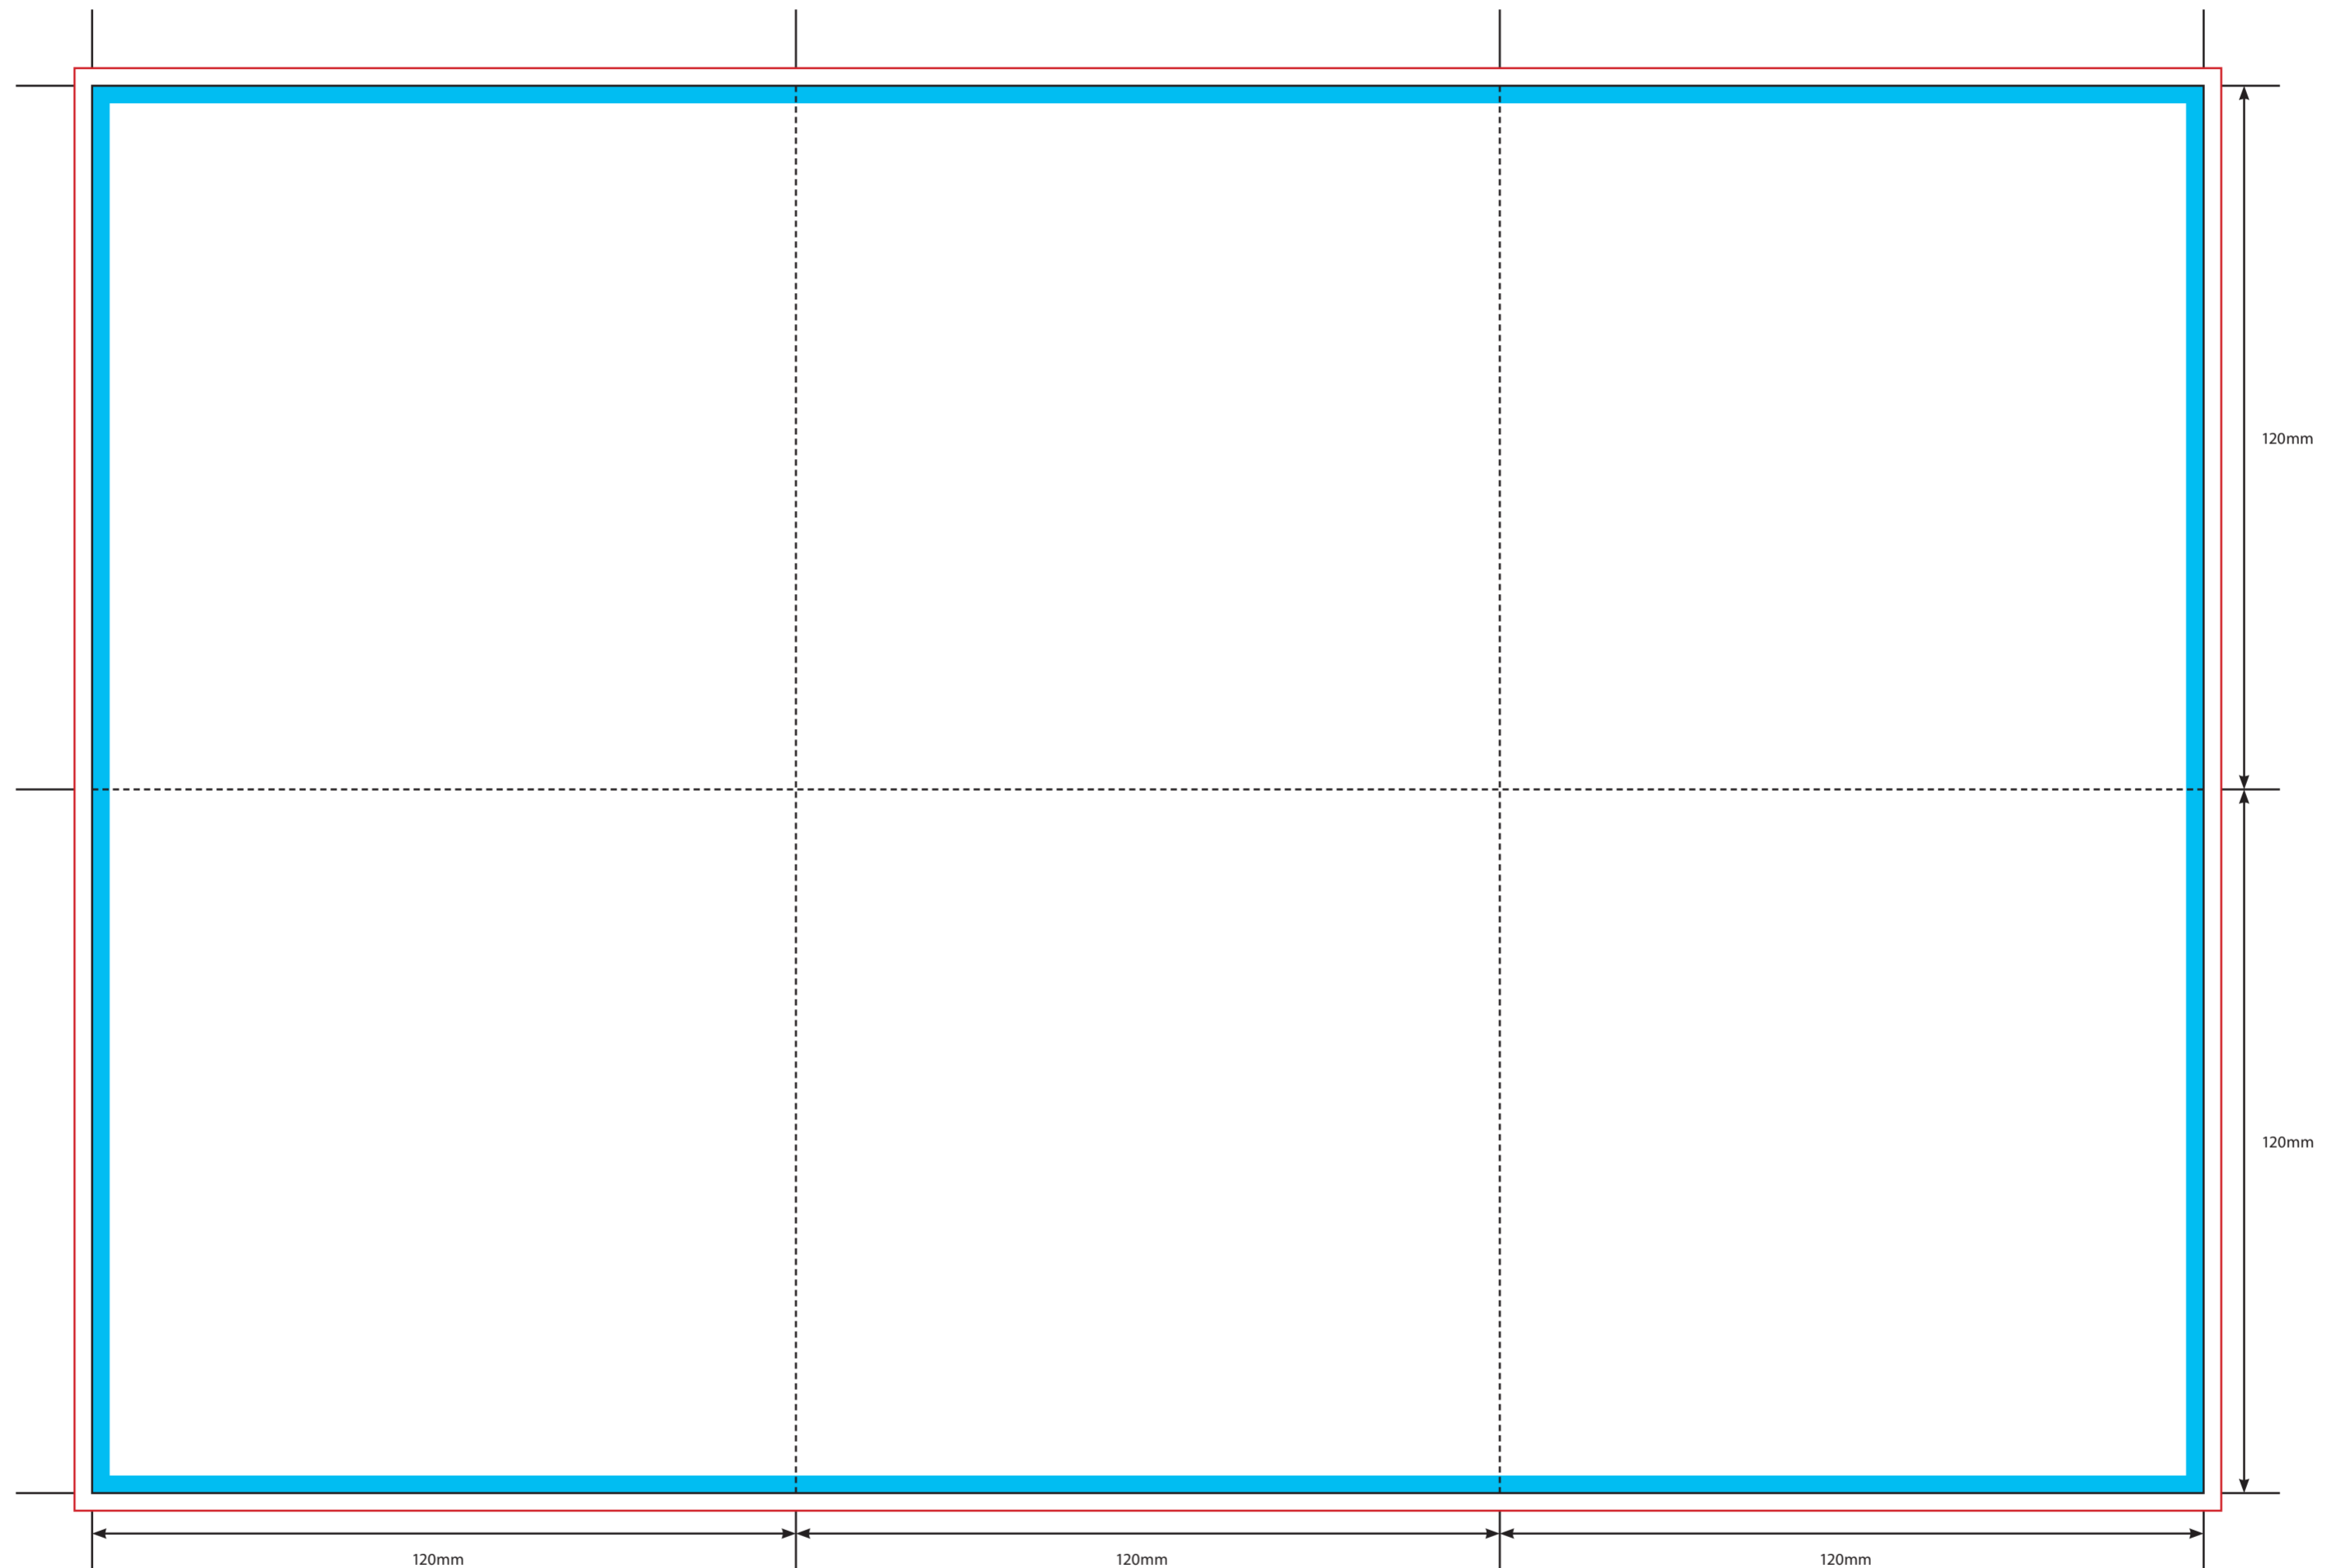

INNER

KEY

- Trim Line
- Fold Line
- 3mm Safety Area - Important text and logos should not be in this area.
- 3mm Required Bleed Area - Background should extend to this line.

AVAILABLE PAPER STOCKS *

- 130gsm Gloss Art Paper > Standard
- 140gsm Offset Uncoated Paper
- Heavier weights available, please ask

PAPER FINISHES AVAILABLE

- Gloss Machine Varnish > Standard
- Matt Machine Varnish
- Offset (Uncoated)
- Gloss UV
- Matt Lamination

Please click [here](#) for useful information on the best way to set up and supply your artwork.
For any further questions please email our design team [here](#).

Please ask your account manager if you would like to change the stock and/or finish, as prices may vary.
* Please note, not all stocks are available on all templates. Please check with your account manager.