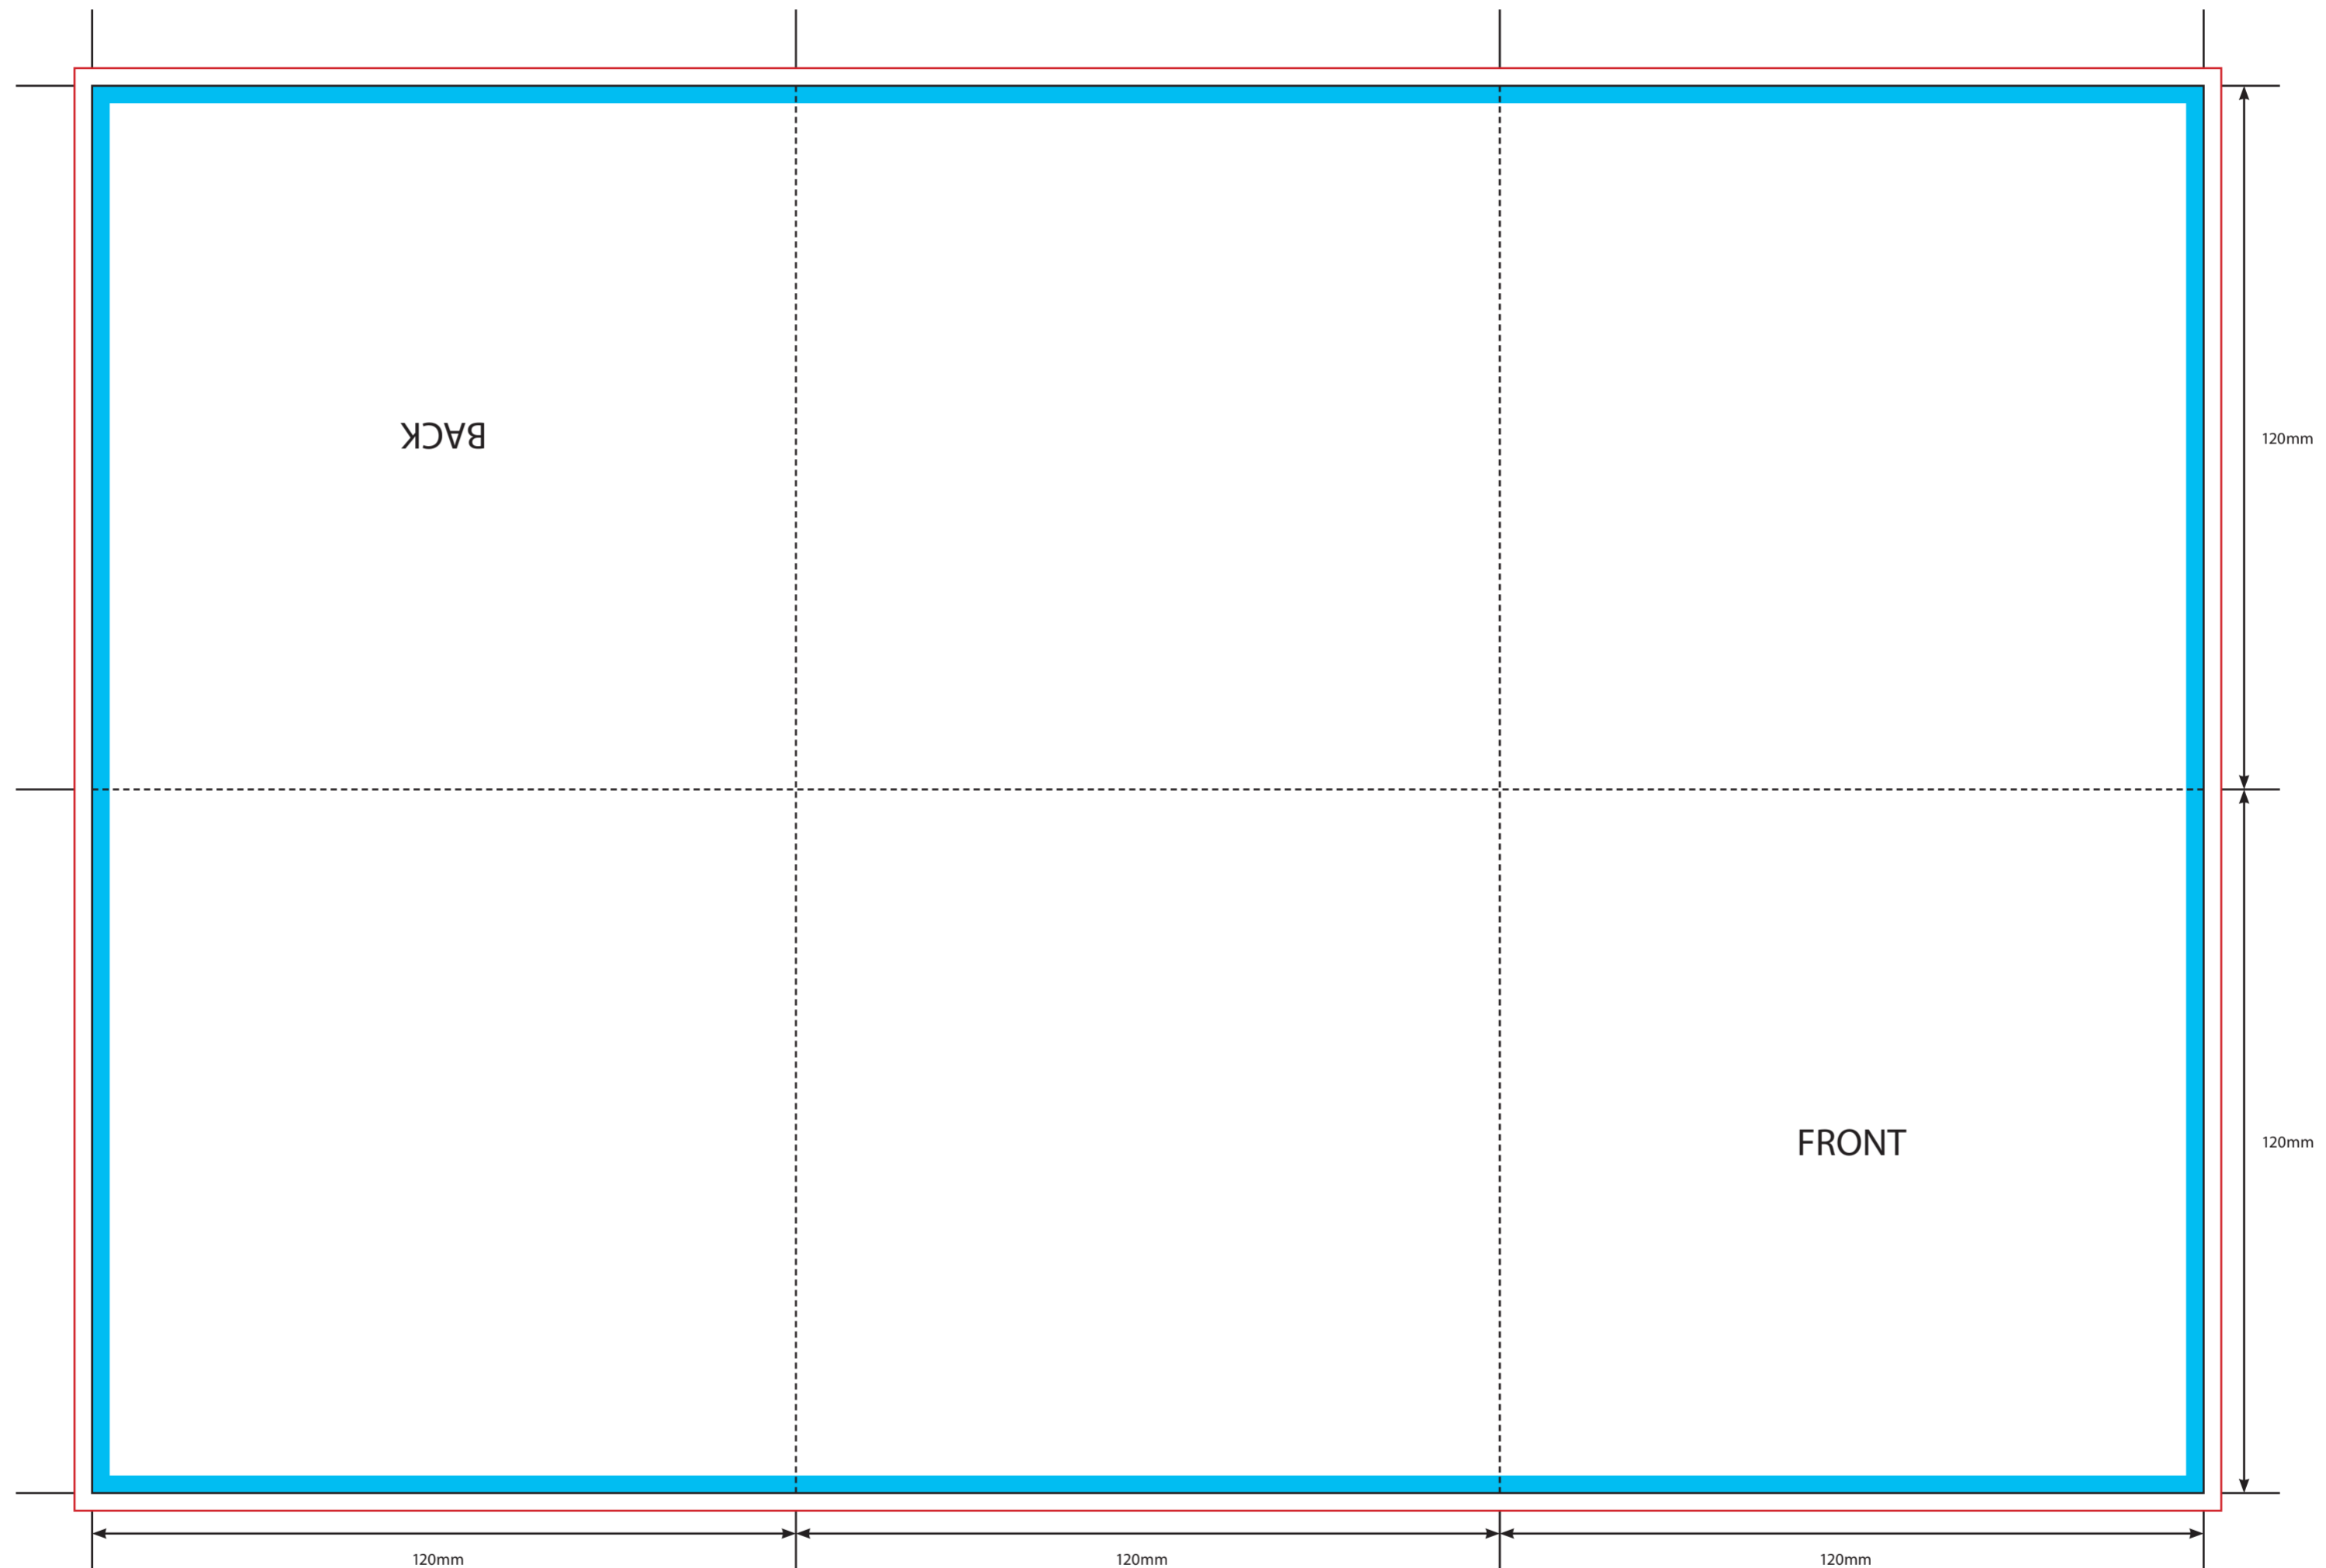

OUTER

KEY

- Trim Line
- - - - - Fold Line
- █ 3mm Safety Area - Important text and logos should not be in this area.
- █ 3mm Required Bleed Area - Background should extend to this line.

AVAILABLE PAPER STOCKS *

INNER

KEY

-  Trim Line
-  Fold Line
-  3mm Safety Area - Important text and logos should not be in this area.
-  3mm Required Bleed Area - Background should extend to this line.

AVAILABLE PAPER STOCKS *

- 130gsm Gloss Art Paper > Standard
- 140gsm Offset Uncoated Paper
- Heavier weights available, please ask