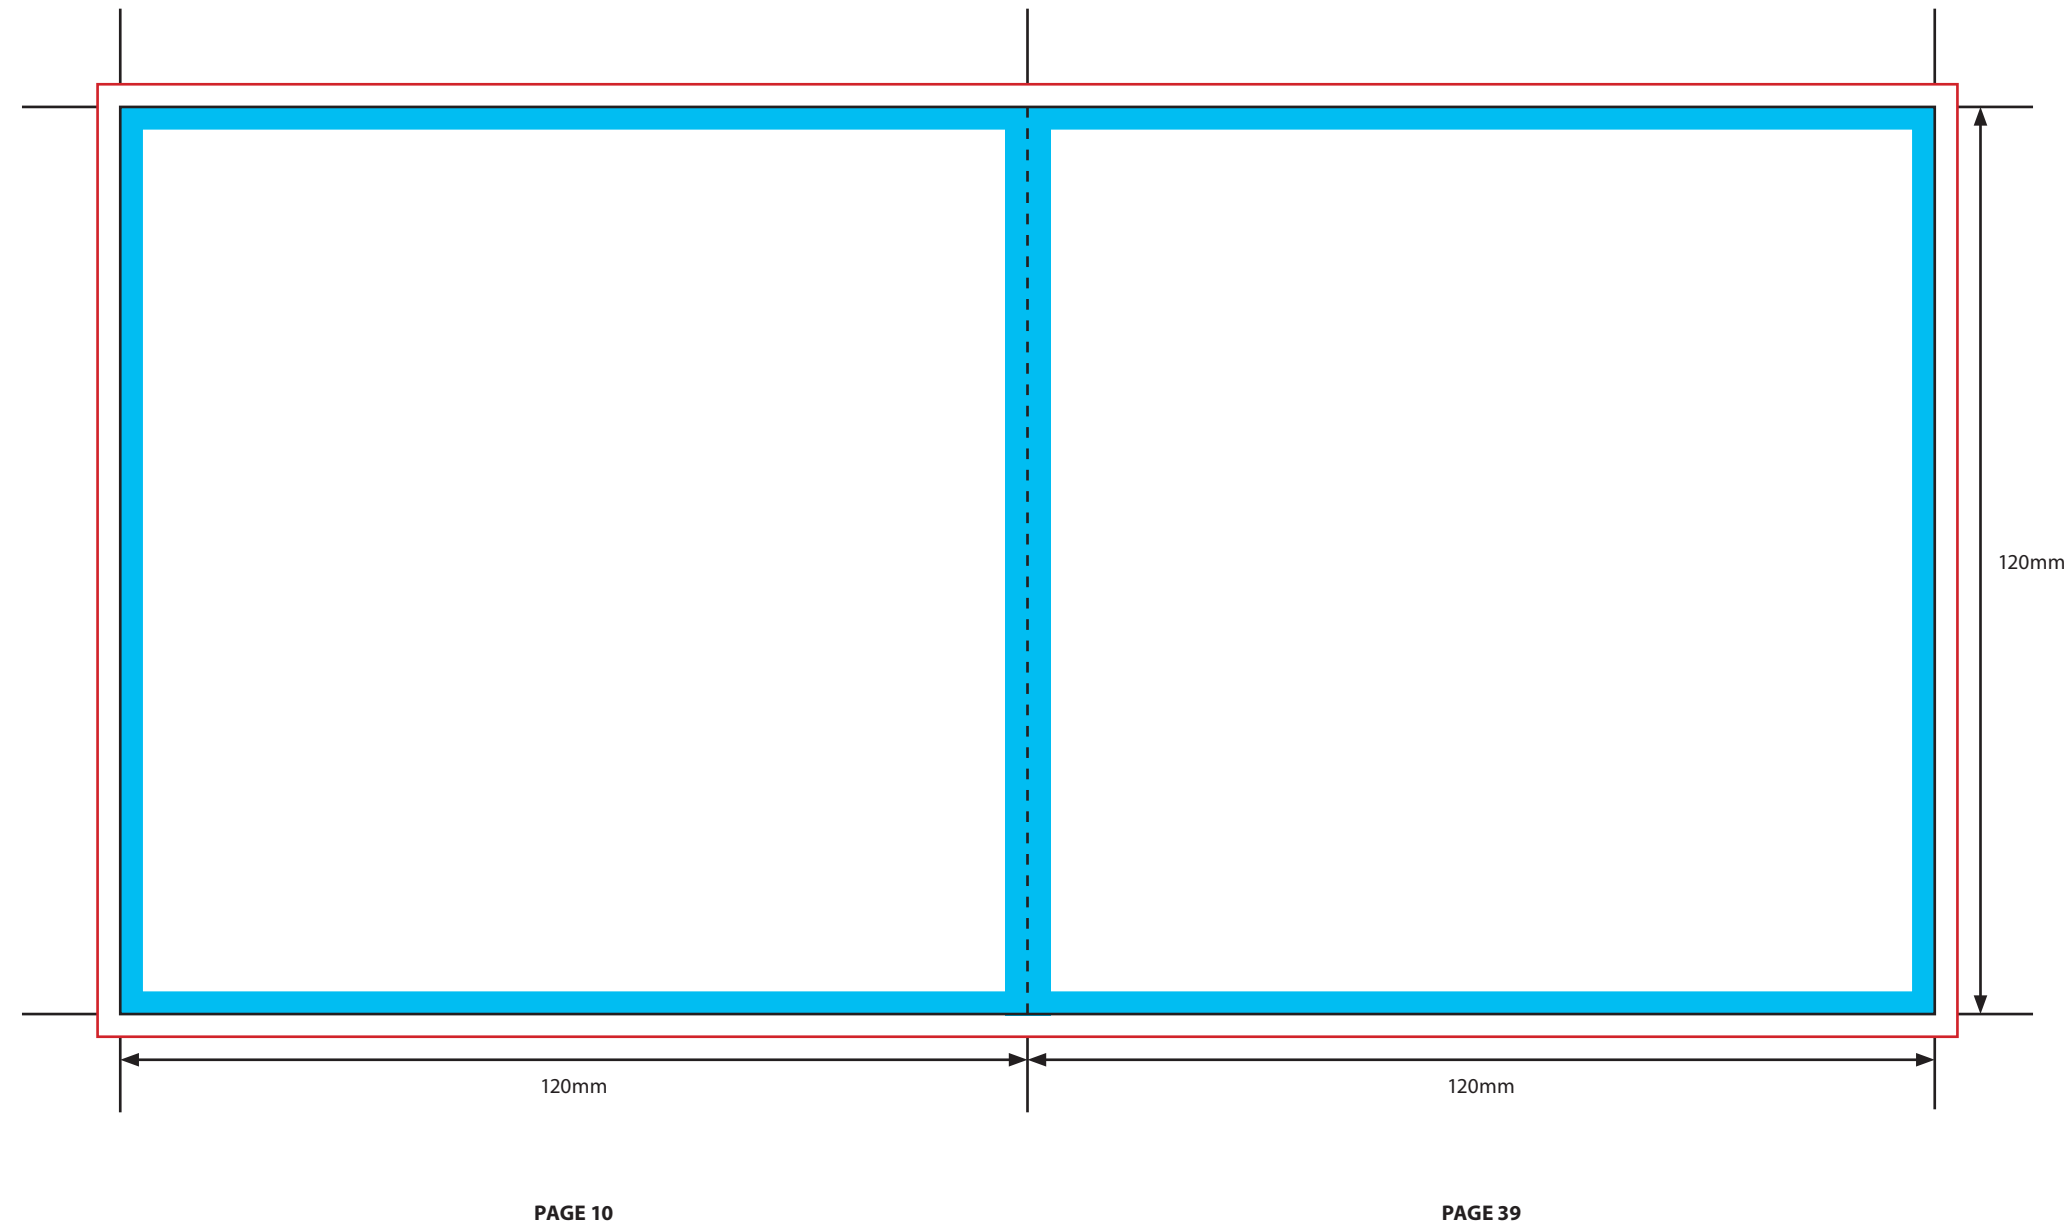

KEY

- Trim Line
- Fold Line
- 3mm Safety Area - Important text and logos should not be in this area.
- 3mm Required Bleed Area - Background should extend to this line.

PAGINATION GUIDE

48-1	14-35
2-47	34-15
46-3	16-33
4-45	32-17
44-5	18-31
6-43	30-19
42-7	20-29
8-41	28-21
40-9	22-27
10-39	26-23
38-11	24-25
12-37	
36-13	

AVAILABLE PAPER STOCKS *

- 130gsm Gloss Art Paper > Standard
- 140gsm Offset Uncoated Paper
- Heavier weights available, please ask

PAPER FINISHES AVAILABLE

- Gloss Machine Varnish > Standard
- Matt Machine Varnish
- Offset (Uncoated)
- Gloss UV
- Matt Lamination

Please click [here](#) for useful information on the best way to set up and supply your artwork.
For any further questions please email our design team [here](#).

Please ask your account manager if you would like to change the stock and/or finish, as prices may vary.
* Please note, not all card stocks are available on all templates. Please check with your account manager.