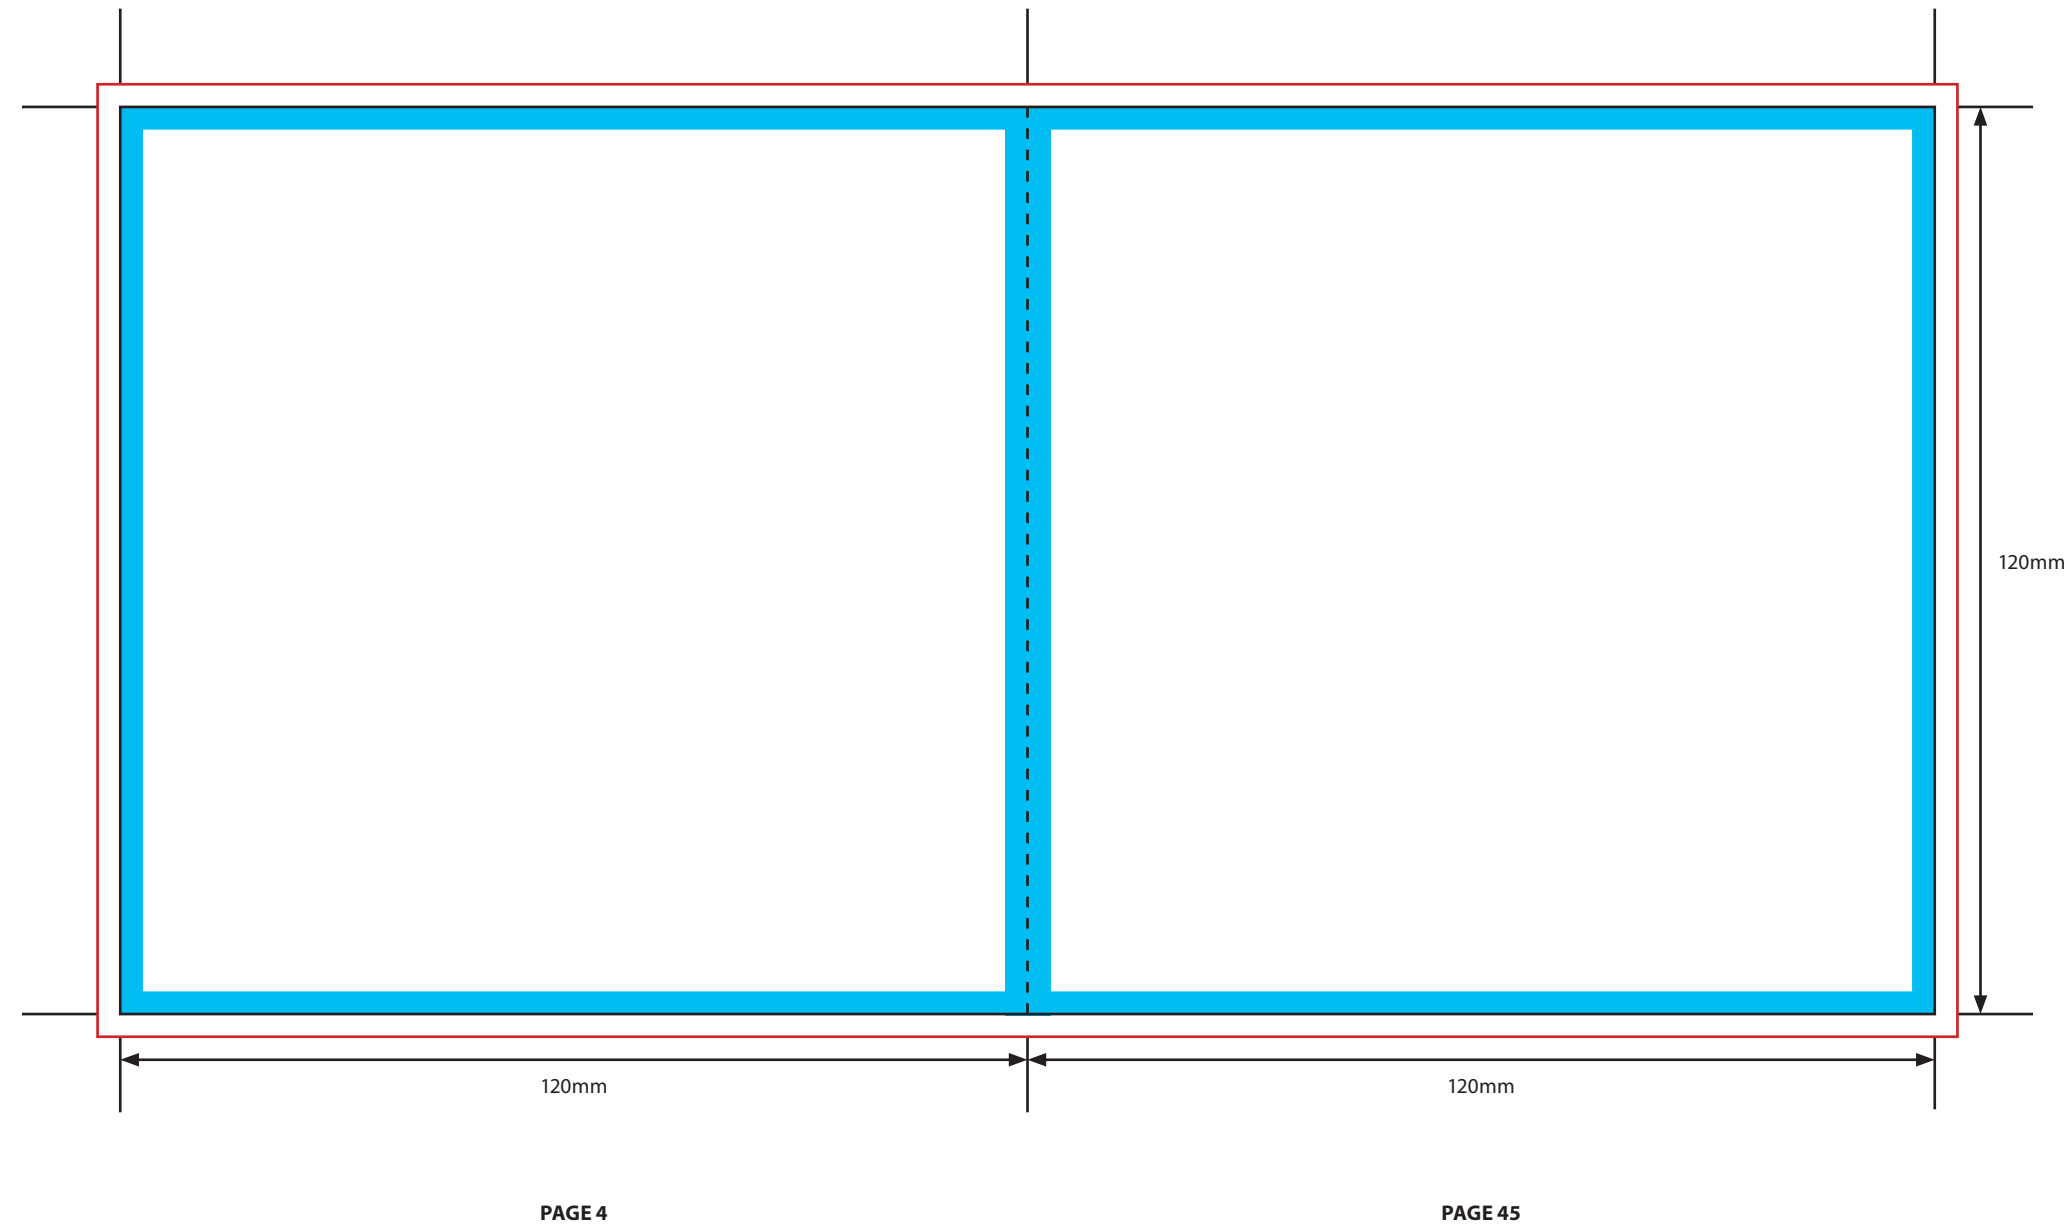

KEY

- Trim Line
- Fold Line
- 3mm Safety Area - Important text and logos should not be in this area.
- 3mm Required Bleed Area - Background should extend to this line.

PAGINATION GUIDE

48-1	14-35
2-47	34-15
46-3	16-33
4-45	32-17
44-5	18-31
6-43	30-19
42-7	20-29
8-41	28-21
40-9	22-27
10-39	26-23
38-11	24-25
12-37	
36-13	

AVAILABLE PAPER STOCKS *

- 130gsm Gloss Art Paper > Standard
- 140gsm Offset Uncoated Paper
- Heavier weights available, please ask

PAPER FINISHES AVAILABLE

- Gloss Machine Varnish > Standard
- Matt Machine Varnish
- Offset (Uncoated)
- Gloss UV
- Matt Lamination

Please click [here](#) for useful information on the best way to set up and supply your artwork.
For any further questions please email our design team [here](#).

Please ask your account manager if you would like to change the stock and/or finish, as prices may vary.
* Please note, not all card stocks are available on all templates. Please check with your account manager.