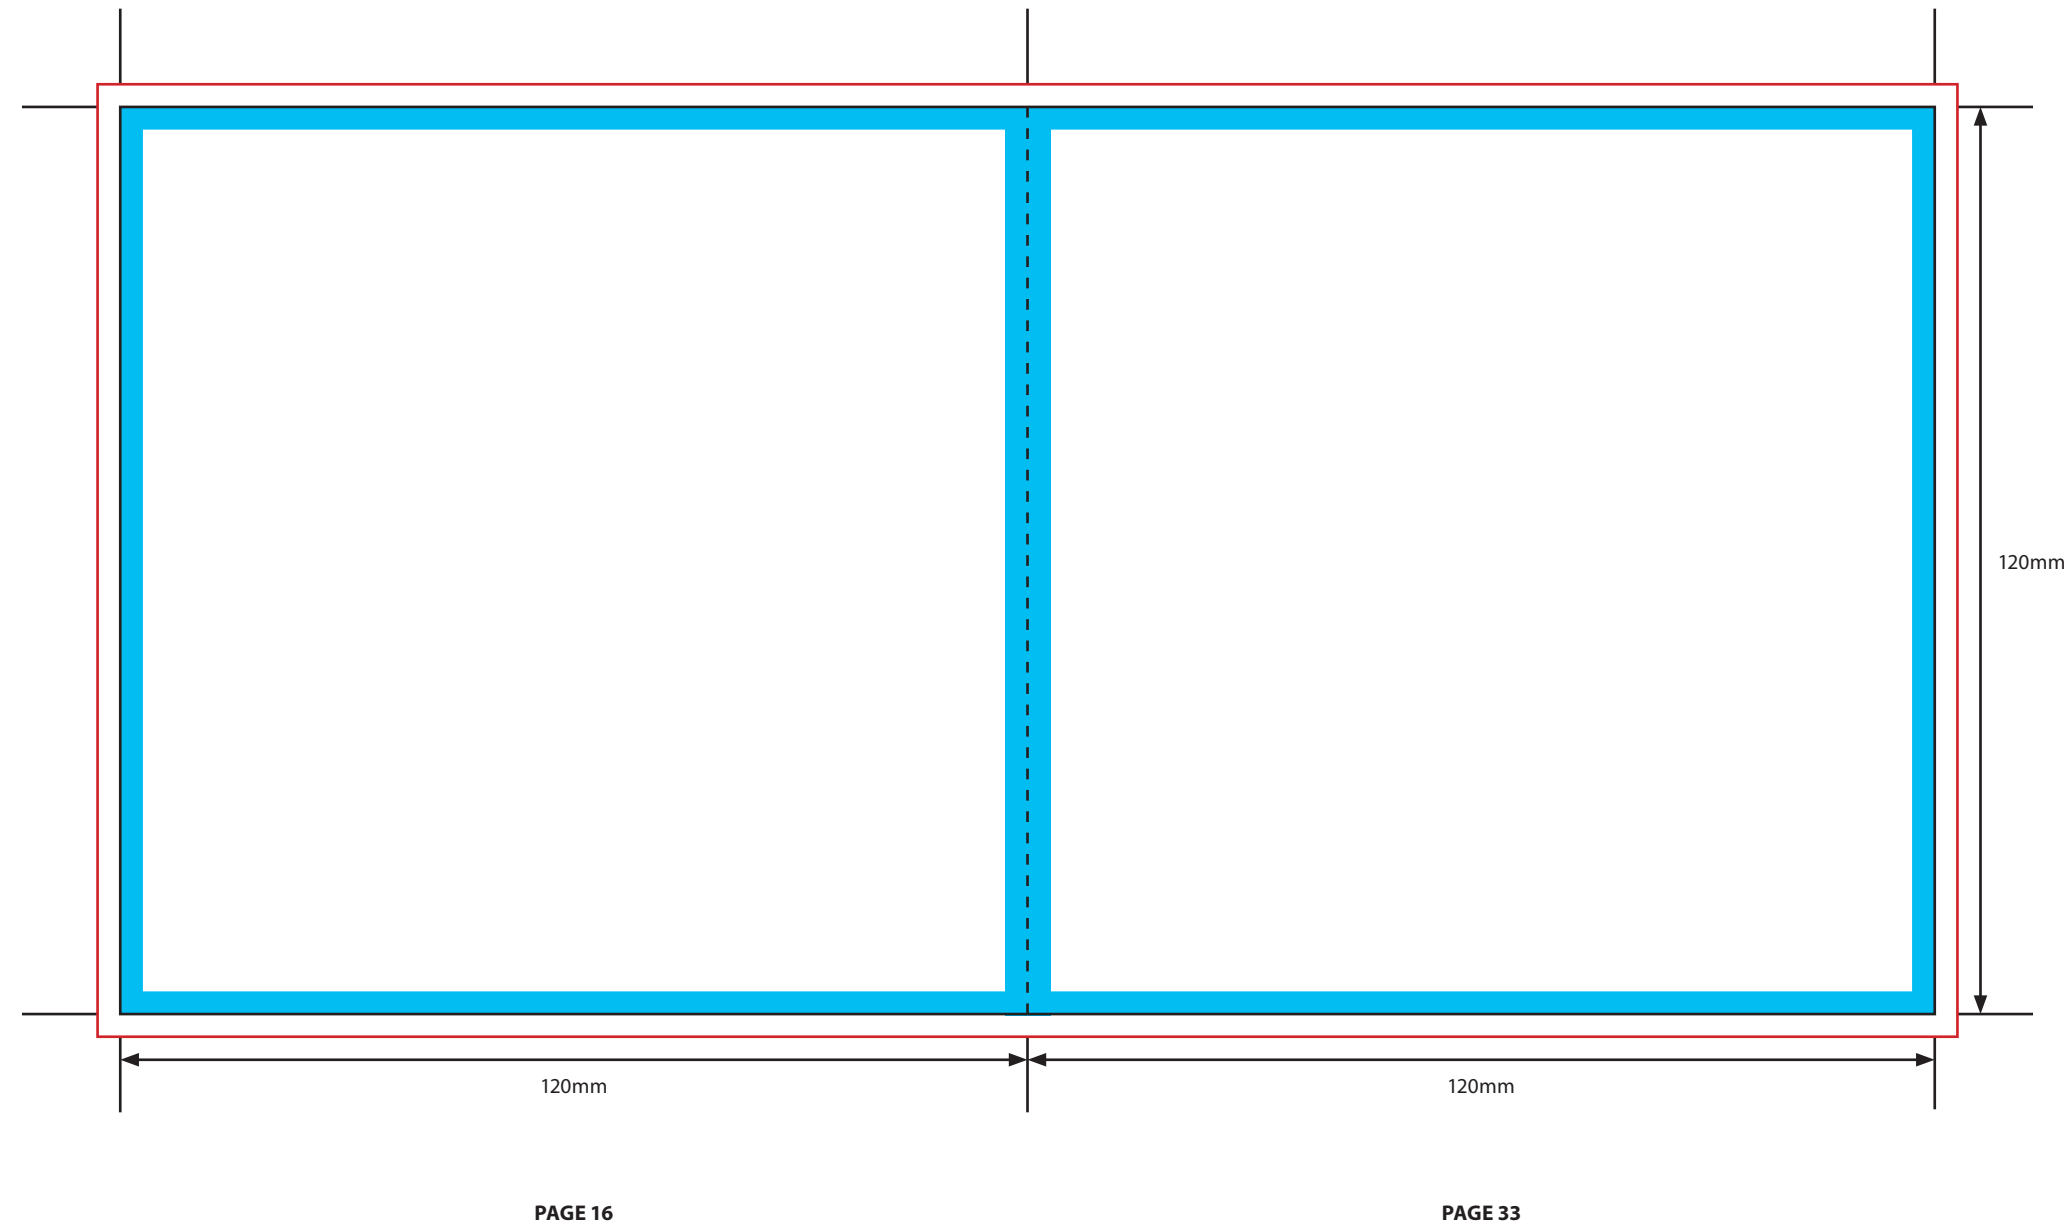

KEY

- Trim Line
- Fold Line
- 3mm Safety Area - *Important text and logos should not be in this area.*
- 3mm Required Bleed Area - *Background should extend to this line.*

PAGINATION GUIDE

48-1	14-35
2-47	34-15
46-3	16-33
4-45	32-17
44-5	18-31
6-43	30-19
42-7	20-29
8-41	28-21
40-9	22-27
10-39	26-23
38-11	24-25
12-37	
36-13	

AVAILABLE PAPER STOCKS *

- 130gsm Gloss Art Paper > *Standard*
- 140gsm Offset Uncoated Paper
- Heavier weights available, please ask

PAPER FINISHES AVAILABLE

- Gloss Machine Varnish > *Standard*
- Matt Machine Varnish
- Offset (Uncoated)
- Gloss UV
- Matt Lamination

Please click [here](#) for useful information on the best way to set up and supply your artwork.
For any further questions please email our design team [here](#).

Please ask your account manager if you would like to change the stock and/or finish, as prices may vary.
* Please note, not all card stocks are available on all templates. Please check with your account manager.