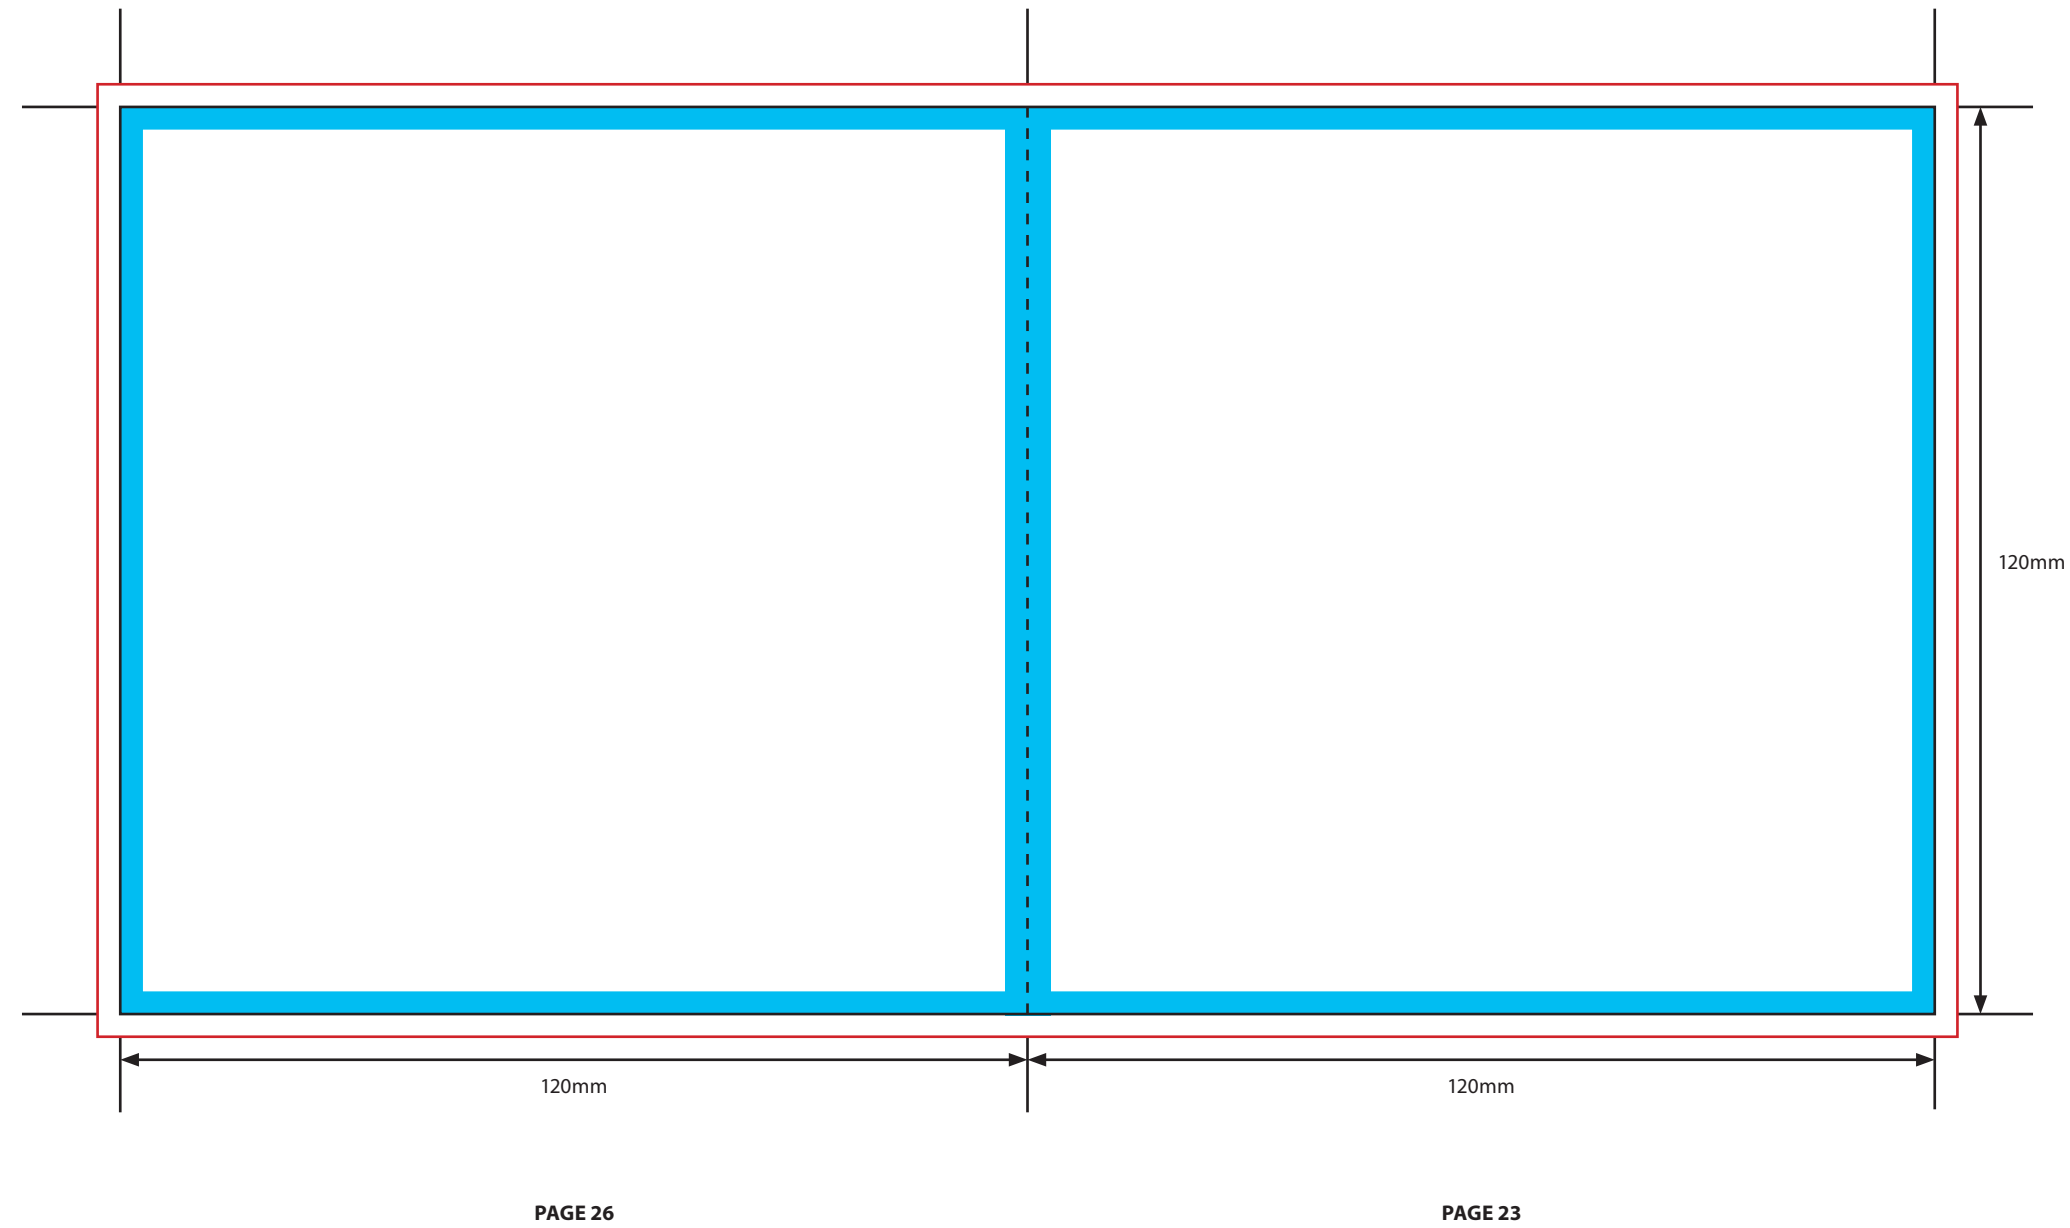

KEY

- Trim Line
- Fold Line
- 3mm Safety Area - Important text and logos should not be in this area.
- 3mm Required Bleed Area - Background should extend to this line.

PAGINATION GUIDE

48-1	14-35
2-47	34-15
46-3	16-33
4-45	32-17
44-5	18-31
6-43	30-19
42-7	20-29
8-41	28-21
40-9	22-27
10-39	26-23
38-11	24-25
12-37	
36-13	

AVAILABLE PAPER STOCKS *

- 130gsm Gloss Art Paper > Standard
- 140gsm Offset Uncoated Paper
- Heavier weights available, please ask

PAPER FINISHES AVAILABLE

- Gloss Machine Varnish > Standard
- Matt Machine Varnish
- Offset (Uncoated)
- Gloss UV
- Matt Lamination

Please click [here](#) for useful information on the best way to set up and supply your artwork.
For any further questions please email our design team [here](#).

Please ask your account manager if you would like to change the stock and/or finish, as prices may vary.
* Please note, not all card stocks are available on all templates. Please check with your account manager.