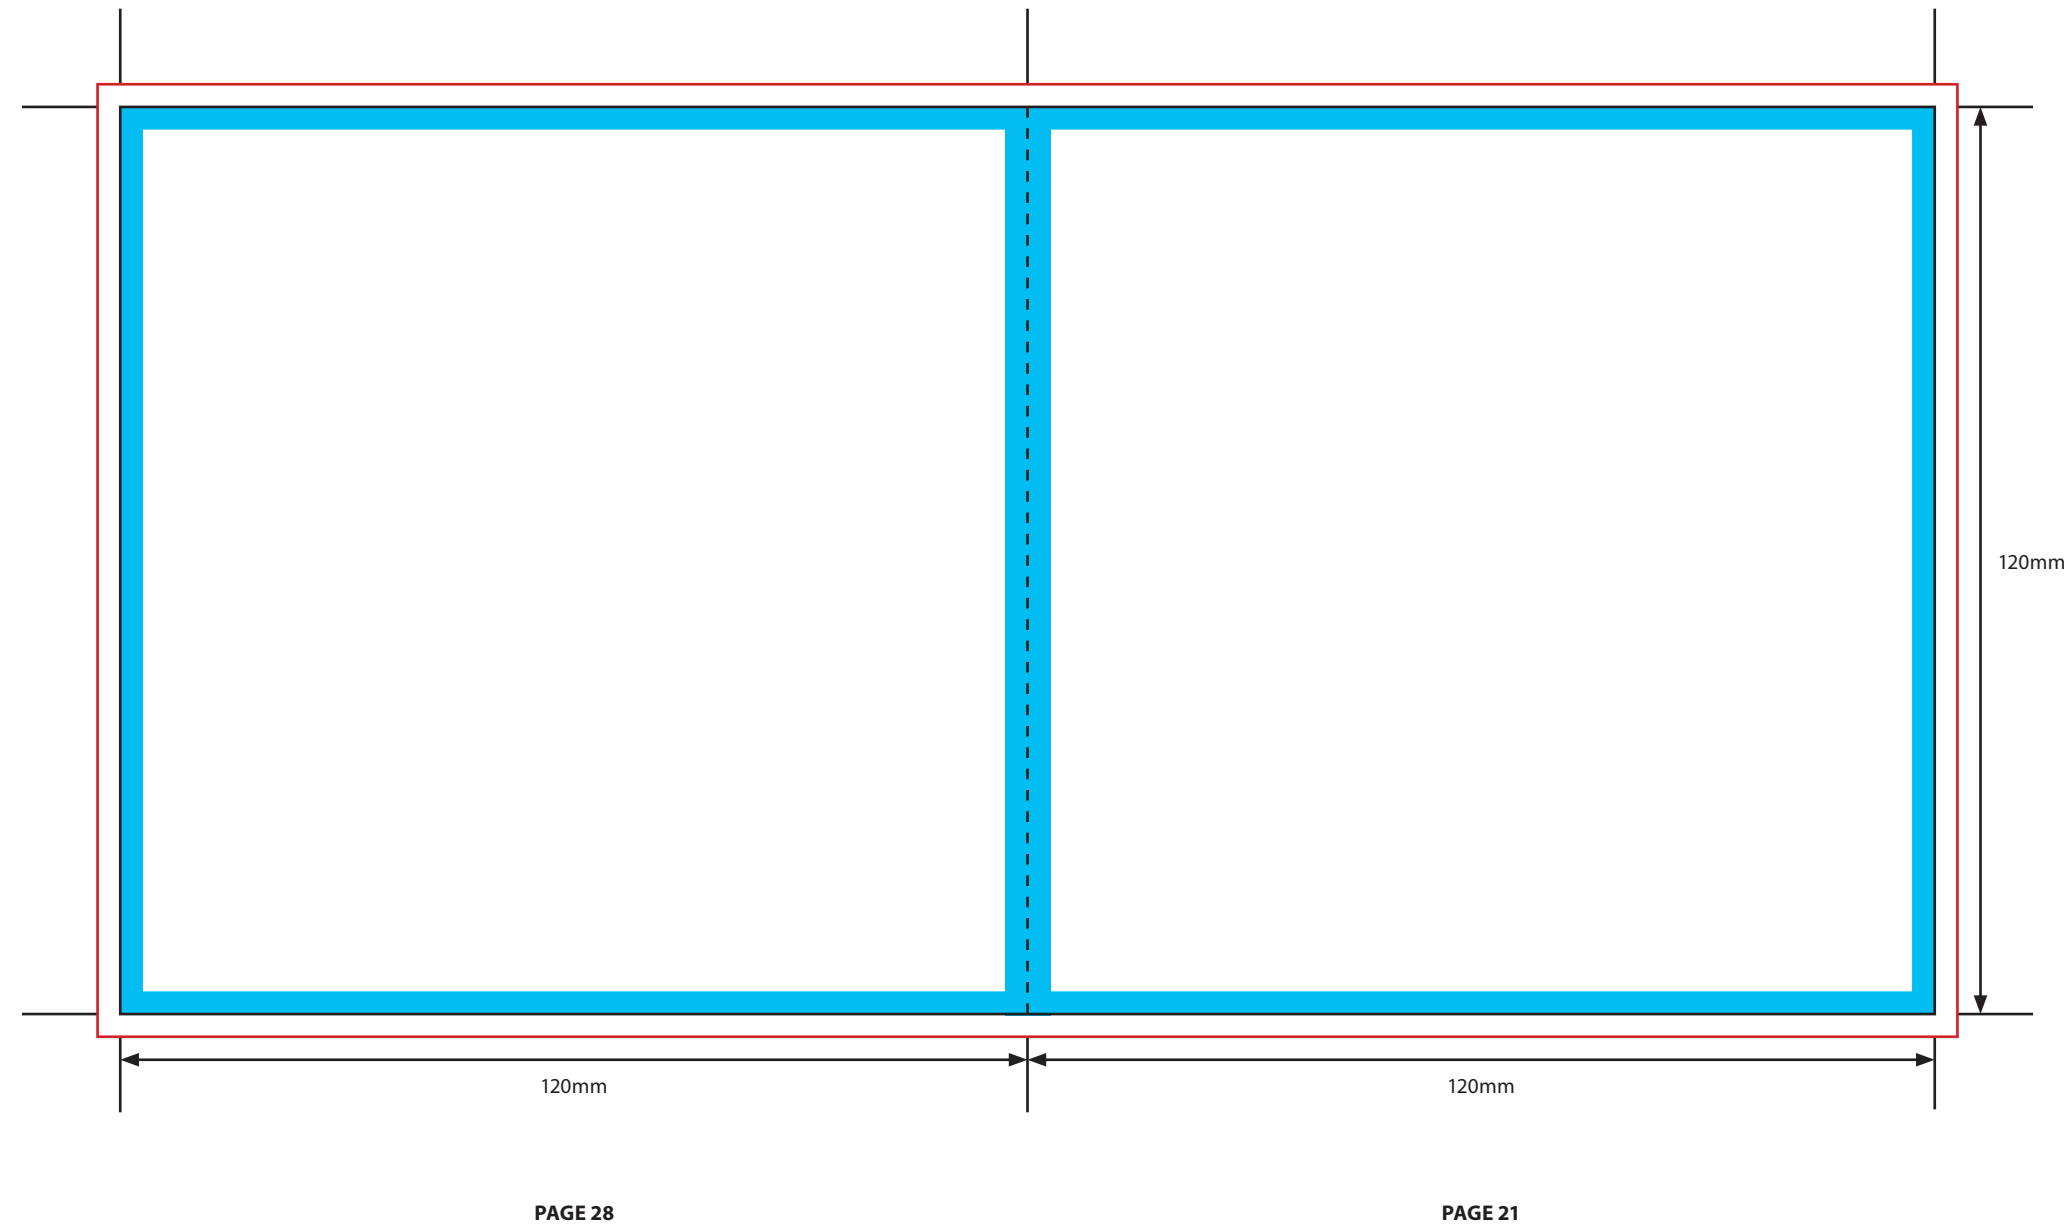

KEY

- Trim Line
- Fold Line
- 3mm Safety Area - *Important text and logos should not be in this area.*
- 3mm Required Bleed Area - *Background should extend to this line.*

PAGINATION GUIDE

48-1	14-35
2-47	34-15
46-3	16-33
4-45	32-17
44-5	18-31
6-43	30-19
42-7	20-29
8-41	28-21
40-9	22-27
10-39	26-23
38-11	24-25
12-37	
36-13	

AVAILABLE PAPER STOCKS *

- 130gsm Gloss Art Paper > *Standard*
- 140gsm Offset Uncoated Paper
- Heavier weights available, please ask

PAPER FINISHES AVAILABLE

- Gloss Machine Varnish > *Standard*
- Matt Machine Varnish
- Offset (Uncoated)
- Gloss UV
- Matt Lamination

Please click [here](#) for useful information on the best way to set up and supply your artwork.
For any further questions please email our design team [here](#).

Please ask your account manager if you would like to change the stock and/or finish, as prices may vary.
* Please note, not all card stocks are available on all templates. Please check with your account manager.