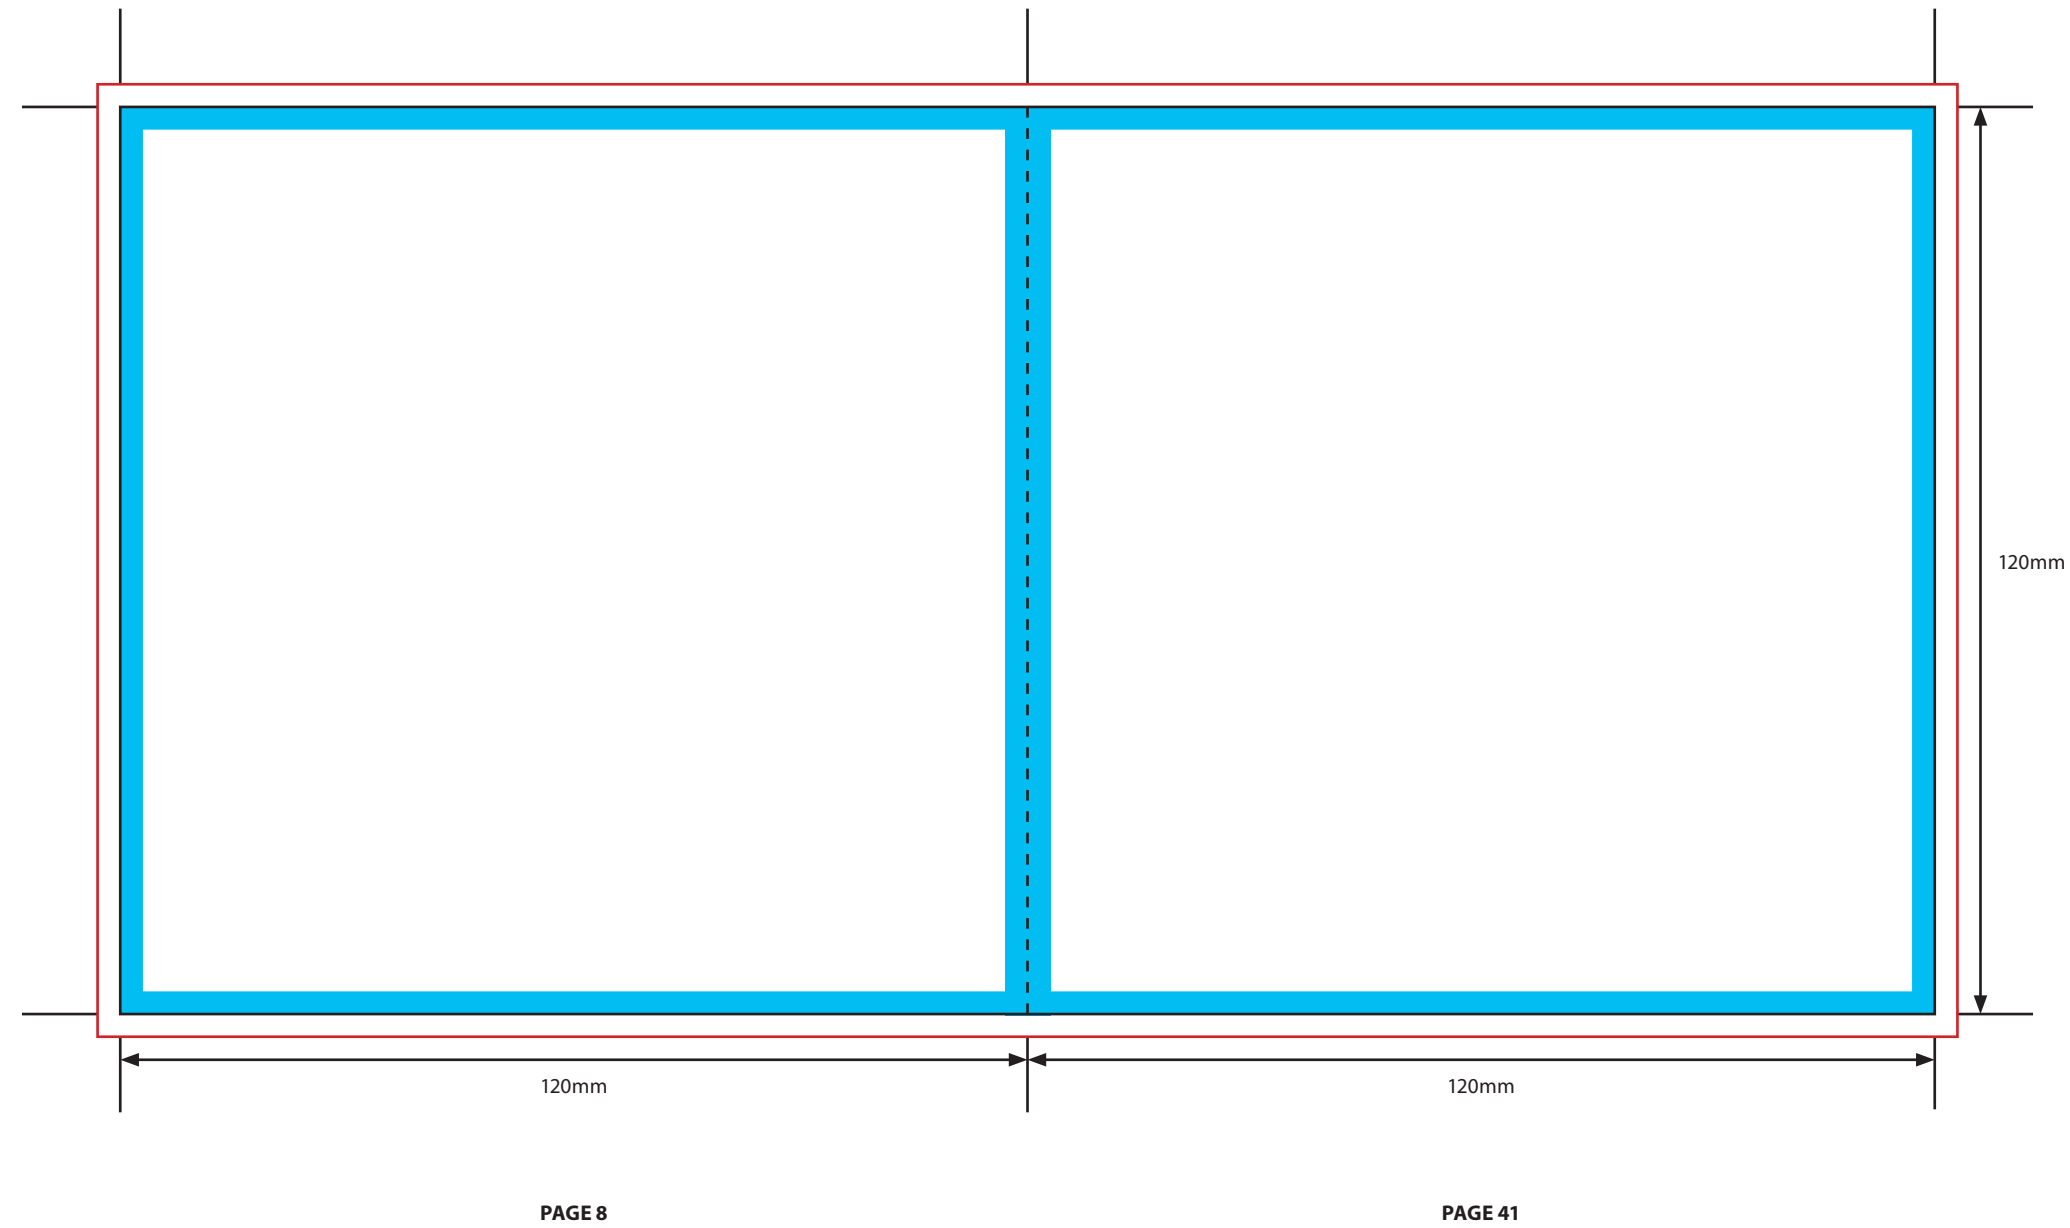

KEY

- Trim Line
- Fold Line
- 3mm Safety Area - Important text and logos should not be in this area.
- 3mm Required Bleed Area - Background should extend to this line.

PAGINATION GUIDE

48-1	14-35
2-47	34-15
46-3	16-33
4-45	32-17
44-5	18-31
6-43	30-19
42-7	20-29
8-41	28-21
40-9	22-27
10-39	26-23
38-11	24-25
12-37	
36-13	

AVAILABLE PAPER STOCKS *

- 130gsm Gloss Art Paper > Standard
- 140gsm Offset Uncoated Paper
- Heavier weights available, please ask

PAPER FINISHES AVAILABLE

- Gloss Machine Varnish > Standard
- Matt Machine Varnish
- Offset (Uncoated)
- Gloss UV
- Matt Lamination

Please click [here](#) for useful information on the best way to set up and supply your artwork.
For any further questions please email our design team [here](#).

Please ask your account manager if you would like to change the stock and/or finish, as prices may vary.
* Please note, not all card stocks are available on all templates. Please check with your account manager.