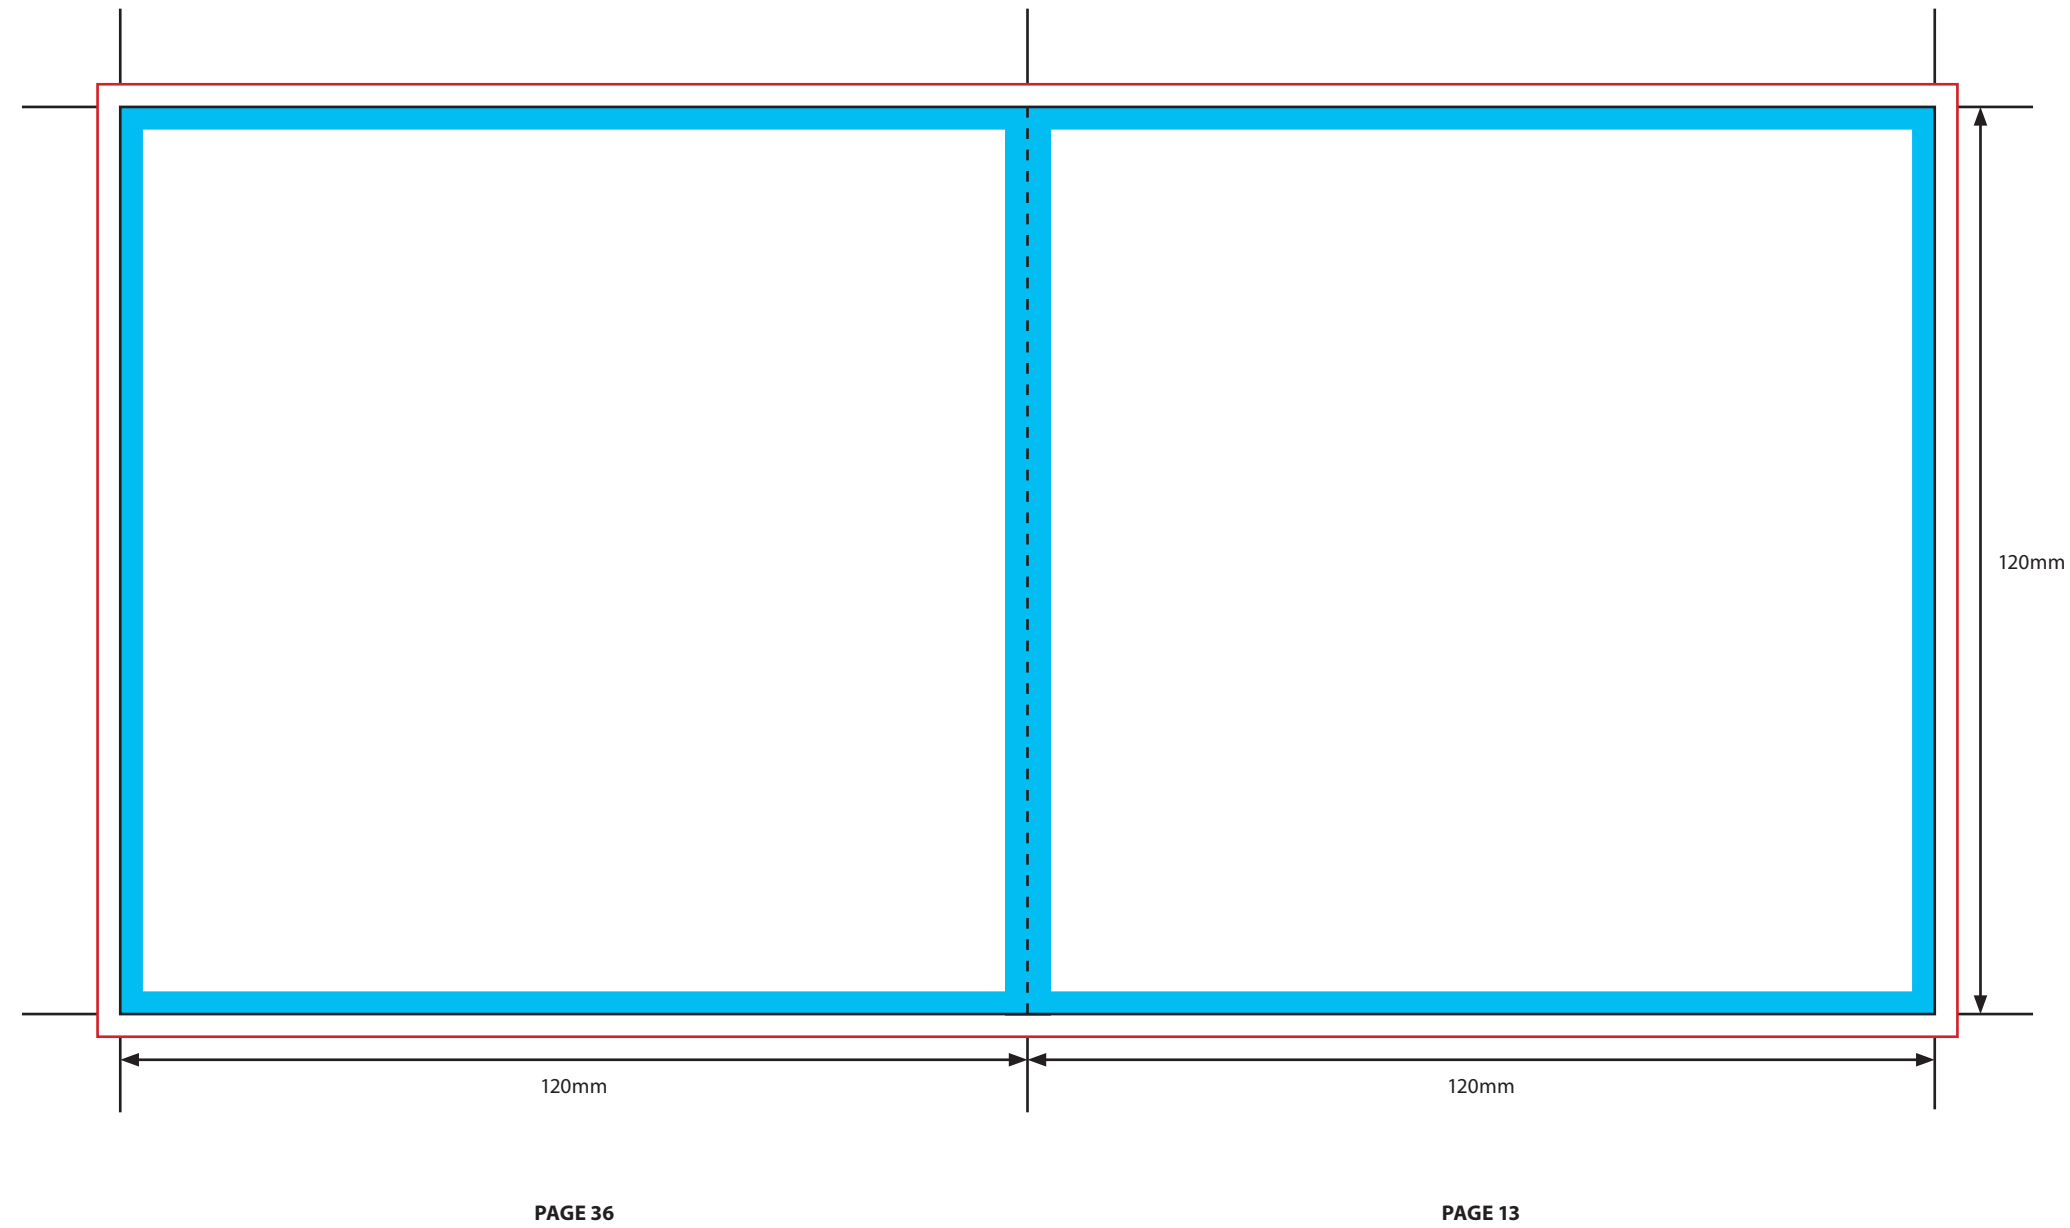

KEY

- Trim Line
- Fold Line
- 3mm Safety Area - Important text and logos should not be in this area.
- 3mm Required Bleed Area - Background should extend to this line.

PAGINATION GUIDE

48-1	14-35
2-47	34-15
46-3	16-33
4-45	32-17
44-5	18-31
6-43	30-19
42-7	20-29
8-41	28-21
40-9	22-27
10-39	26-23
38-11	24-25
12-37	
36-13	

AVAILABLE PAPER STOCKS *

- 130gsm Gloss Art Paper > Standard
- 140gsm Offset Uncoated Paper
- Heavier weights available, please ask

PAPER FINISHES AVAILABLE

- Gloss Machine Varnish > Standard
- Matt Machine Varnish
- Offset (Uncoated)
- Gloss UV
- Matt Lamination

Please click [here](#) for useful information on the best way to set up and supply your artwork.
For any further questions please email our design team [here](#).

Please ask your account manager if you would like to change the stock and/or finish, as prices may vary.
* Please note, not all card stocks are available on all templates. Please check with your account manager.