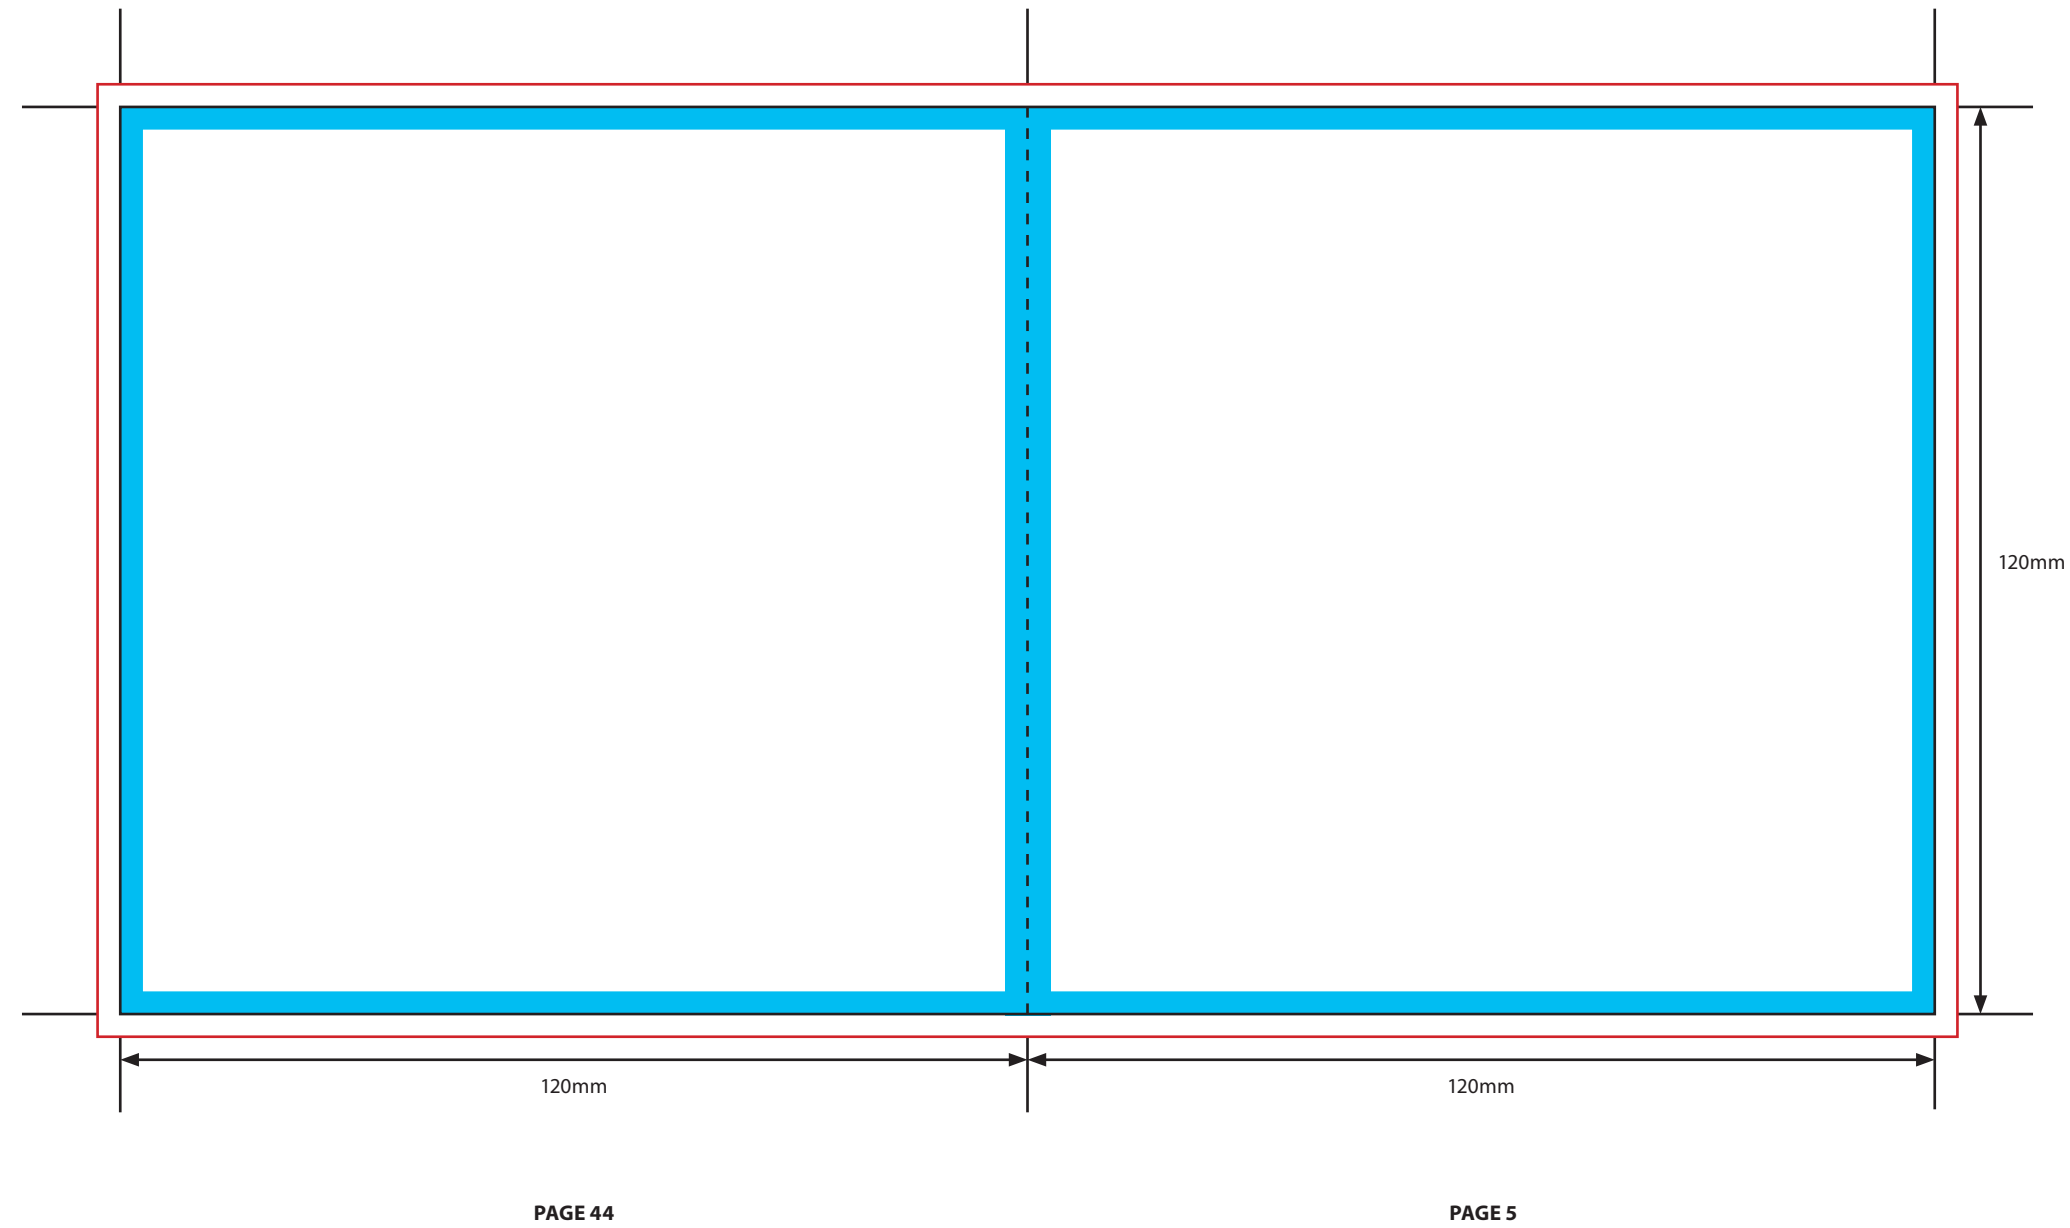

KEY

- Trim Line
- Fold Line
- 3mm Safety Area - Important text and logos should not be in this area.
- 3mm Required Bleed Area - Background should extend to this line.

PAGINATION GUIDE

48-1	14-35
2-47	34-15
46-3	16-33
4-45	32-17
44-5	18-31
6-43	30-19
42-7	20-29
8-41	28-21
40-9	22-27
10-39	26-23
38-11	24-25
12-37	
36-13	

AVAILABLE PAPER STOCKS *

- 130gsm Gloss Art Paper > Standard
- 140gsm Offset Uncoated Paper
- Heavier weights available, please ask

PAPER FINISHES AVAILABLE

- Gloss Machine Varnish > Standard
- Matt Machine Varnish
- Offset (Uncoated)
- Gloss UV
- Matt Lamination

Please click [here](#) for useful information on the best way to set up and supply your artwork.
For any further questions please email our design team [here](#).

Please ask your account manager if you would like to change the stock and/or finish, as prices may vary.
* Please note, not all card stocks are available on all templates. Please check with your account manager.