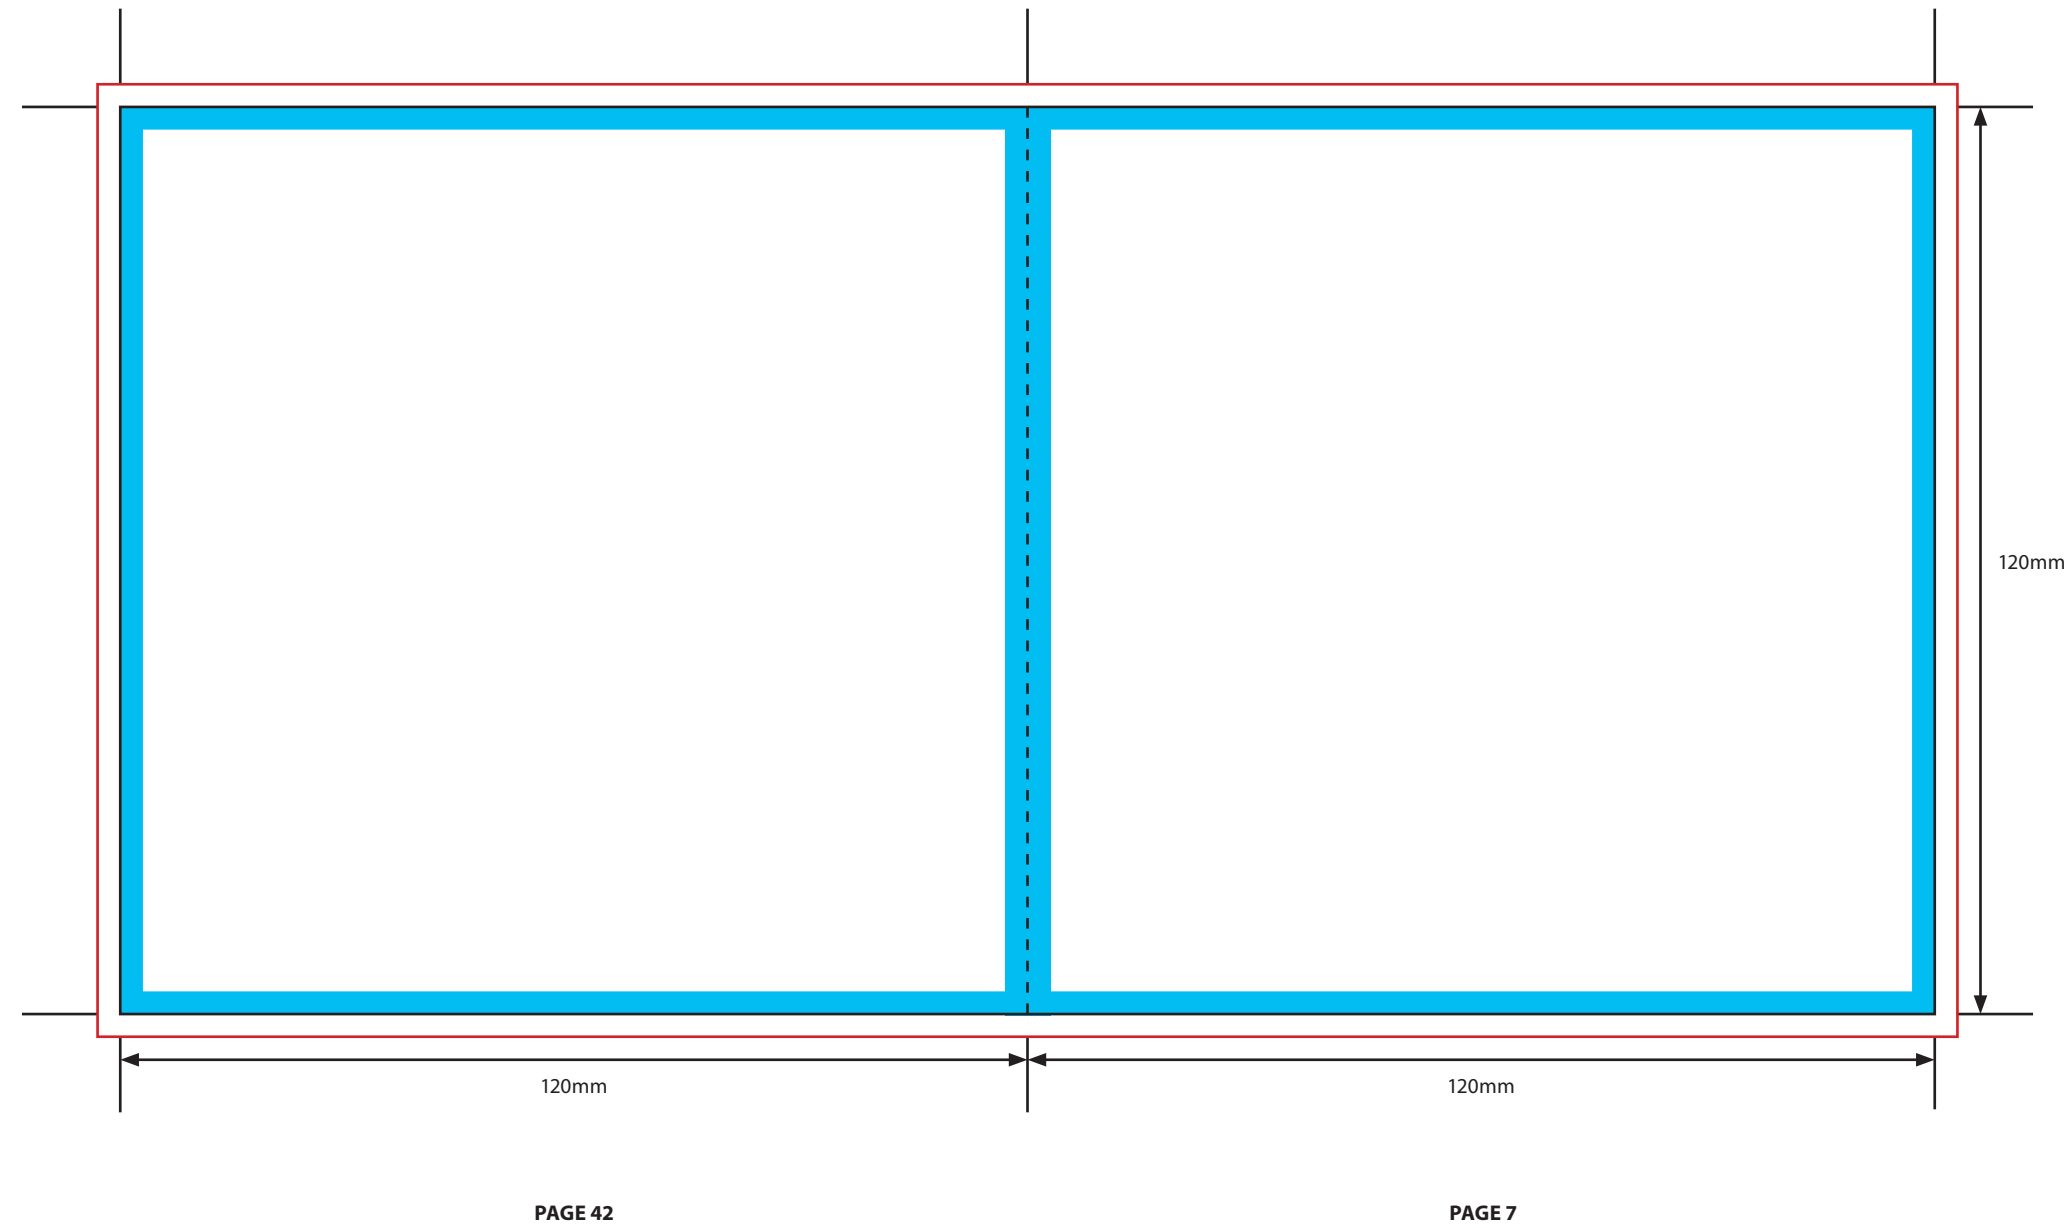

KEY

- Trim Line
- Fold Line
- 3mm Safety Area - *Important text and logos should not be in this area.*
- 3mm Required Bleed Area - *Background should extend to this line.*

PAGINATION GUIDE

48-1	14-35
2-47	34-15
46-3	16-33
4-45	32-17
44-5	18-31
6-43	30-19
42-7	20-29
8-41	28-21
40-9	22-27
10-39	26-23
38-11	24-25
12-37	
36-13	

AVAILABLE PAPER STOCKS *

- 130gsm Gloss Art Paper > *Standard*
- 140gsm Offset Uncoated Paper
- Heavier weights available, please ask

PAPER FINISHES AVAILABLE

- Gloss Machine Varnish > *Standard*
- Matt Machine Varnish
- Offset (Uncoated)
- Gloss UV
- Matt Lamination

Please click [here](#) for useful information on the best way to set up and supply your artwork.
For any further questions please email our design team [here](#).

Please ask your account manager if you would like to change the stock and/or finish, as prices may vary.
* Please note, not all card stocks are available on all templates. Please check with your account manager.