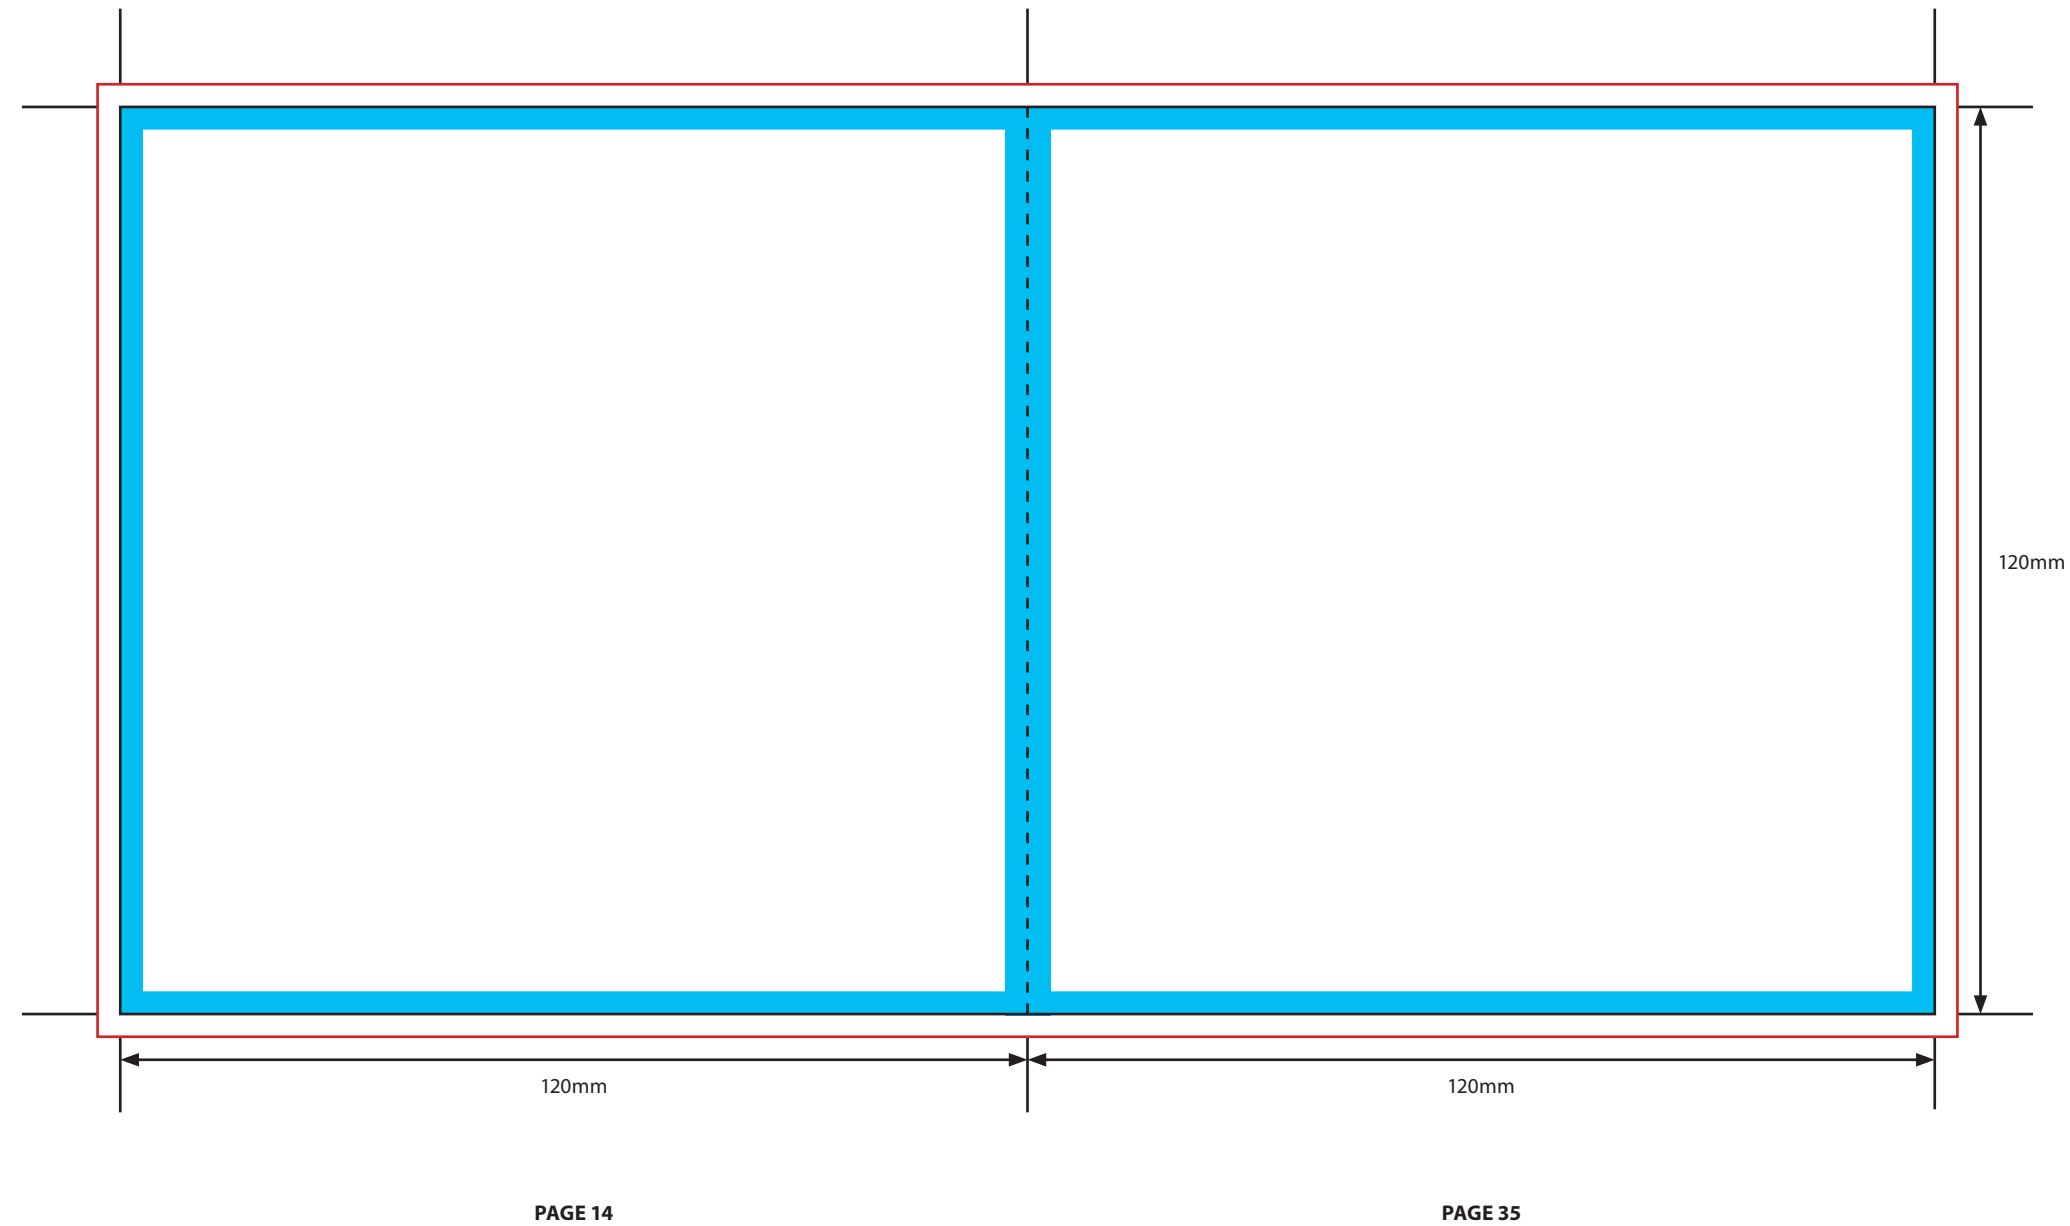

KEY

- Trim Line
- Fold Line
- 3mm Safety Area - *Important text and logos should not be in this area.*
- 3mm Required Bleed Area - *Background should extend to this line.*

PAGINATION GUIDE

48-1	14-35
2-47	34-15
46-3	16-33
4-45	32-17
44-5	18-31
6-43	30-19
42-7	20-29
8-41	28-21
40-9	22-27
10-39	26-23
38-11	24-25
12-37	
36-13	

AVAILABLE PAPER STOCKS *

- 130gsm Gloss Art Paper > *Standard*
- 140gsm Offset Uncoated Paper
- Heavier weights available, please ask

PAPER FINISHES AVAILABLE

- Gloss Machine Varnish > *Standard*
- Matt Machine Varnish
- Offset (Uncoated)
- Gloss UV
- Matt Lamination

Please click [here](#) for useful information on the best way to set up and supply your artwork.
For any further questions please email our design team [here](#).

Please ask your account manager if you would like to change the stock and/or finish, as prices may vary.
* Please note, not all card stocks are available on all templates. Please check with your account manager.