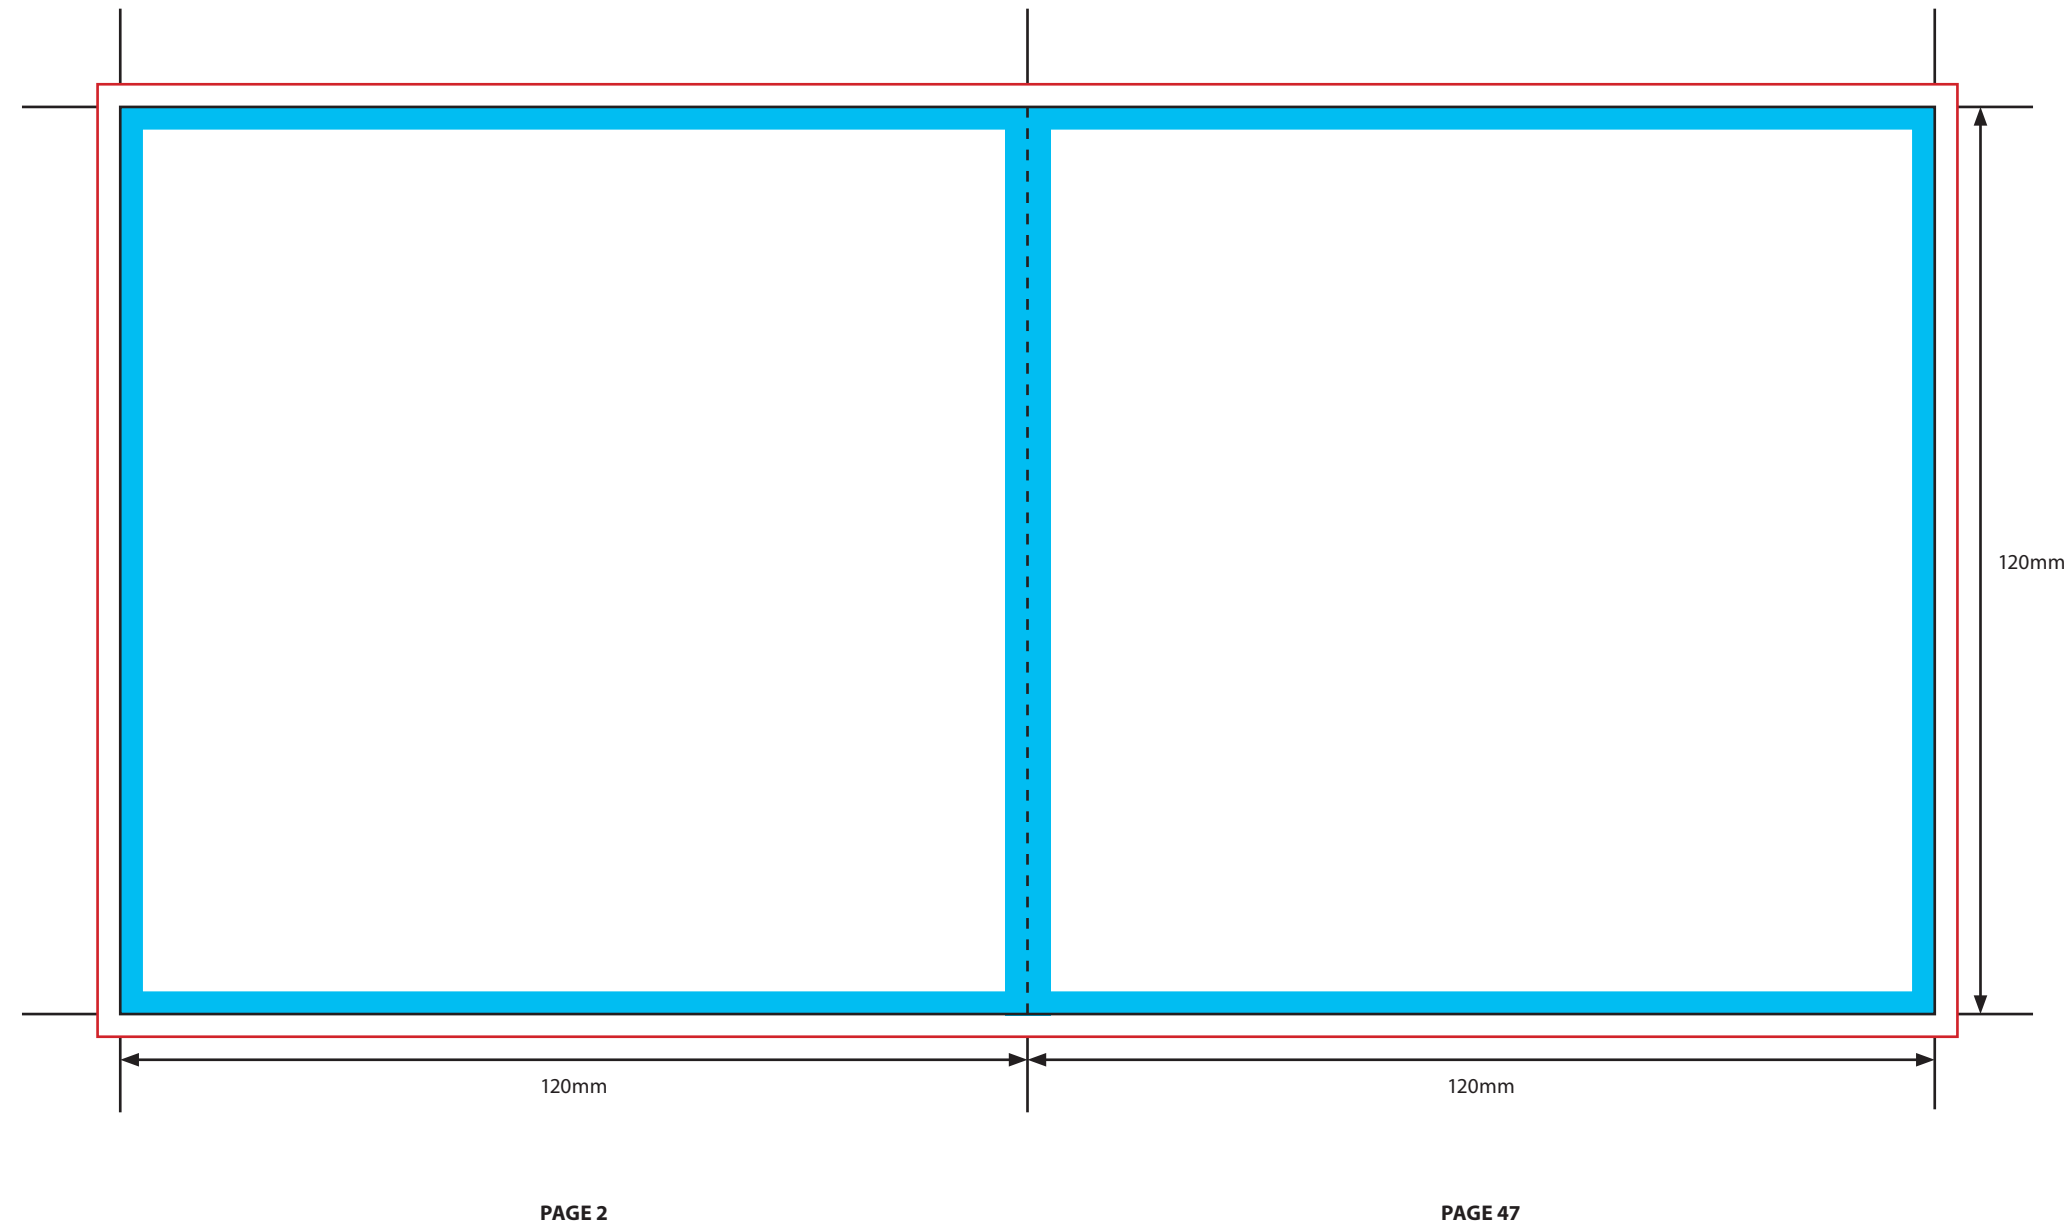

KEY

- Trim Line
- Fold Line
- 3mm Safety Area - *Important text and logos should not be in this area.*
- 3mm Required Bleed Area - *Background should extend to this line.*

PAGINATION GUIDE

48-1	14-35
2-47	34-15
46-3	16-33
4-45	32-17
44-5	18-31
6-43	30-19
42-7	20-29
8-41	28-21
40-9	22-27
10-39	26-23
38-11	24-25
12-37	
36-13	

AVAILABLE PAPER STOCKS *

- 130gsm Gloss Art Paper > *Standard*
- 140gsm Offset Uncoated Paper
- Heavier weights available, please ask

PAPER FINISHES AVAILABLE

- Gloss Machine Varnish > *Standard*
- Matt Machine Varnish
- Offset (Uncoated)
- Gloss UV
- Matt Lamination

Please click [here](#) for useful information on the best way to set up and supply your artwork.
For any further questions please email our design team [here](#).

Please ask your account manager if you would like to change the stock and/or finish, as prices may vary.
* Please note, not all card stocks are available on all templates. Please check with your account manager.