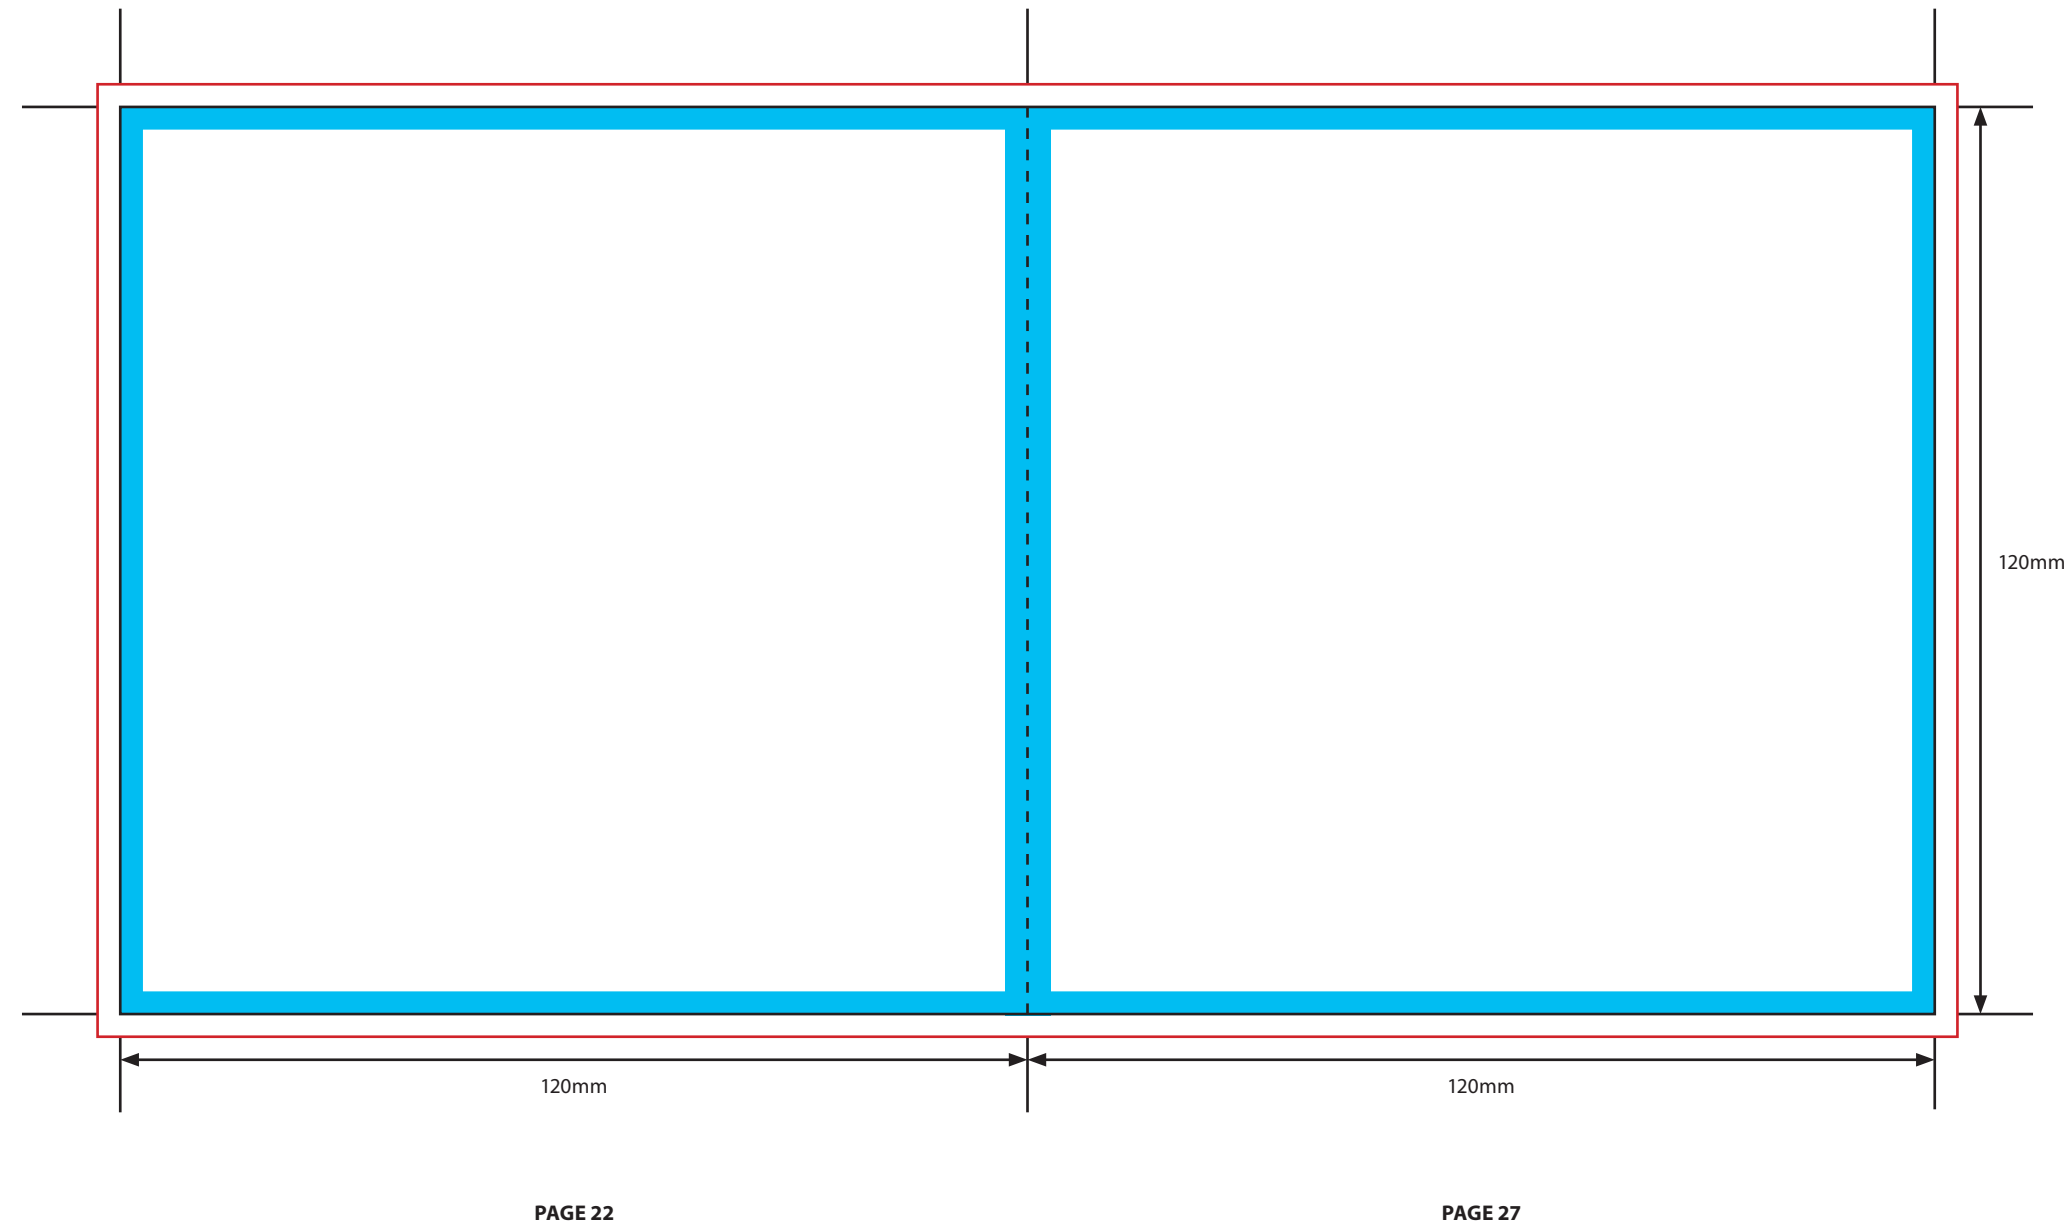

KEY

- Trim Line
- Fold Line
- 3mm Safety Area - *Important text and logos should not be in this area.*
- 3mm Required Bleed Area - *Background should extend to this line.*

PAGINATION GUIDE

48-1	14-35
2-47	34-15
46-3	16-33
4-45	32-17
44-5	18-31
6-43	30-19
42-7	20-29
8-41	28-21
40-9	22-27
10-39	26-23
38-11	24-25
12-37	
36-13	

AVAILABLE PAPER STOCKS *

- 130gsm Gloss Art Paper > *Standard*
- 140gsm Offset Uncoated Paper
- Heavier weights available, please ask

PAPER FINISHES AVAILABLE

- Gloss Machine Varnish > *Standard*
- Matt Machine Varnish
- Offset (Uncoated)
- Gloss UV
- Matt Lamination

Please click [here](#) for useful information on the best way to set up and supply your artwork.
For any further questions please email our design team [here](#).

Please ask your account manager if you would like to change the stock and/or finish, as prices may vary.
* Please note, not all card stocks are available on all templates. Please check with your account manager.