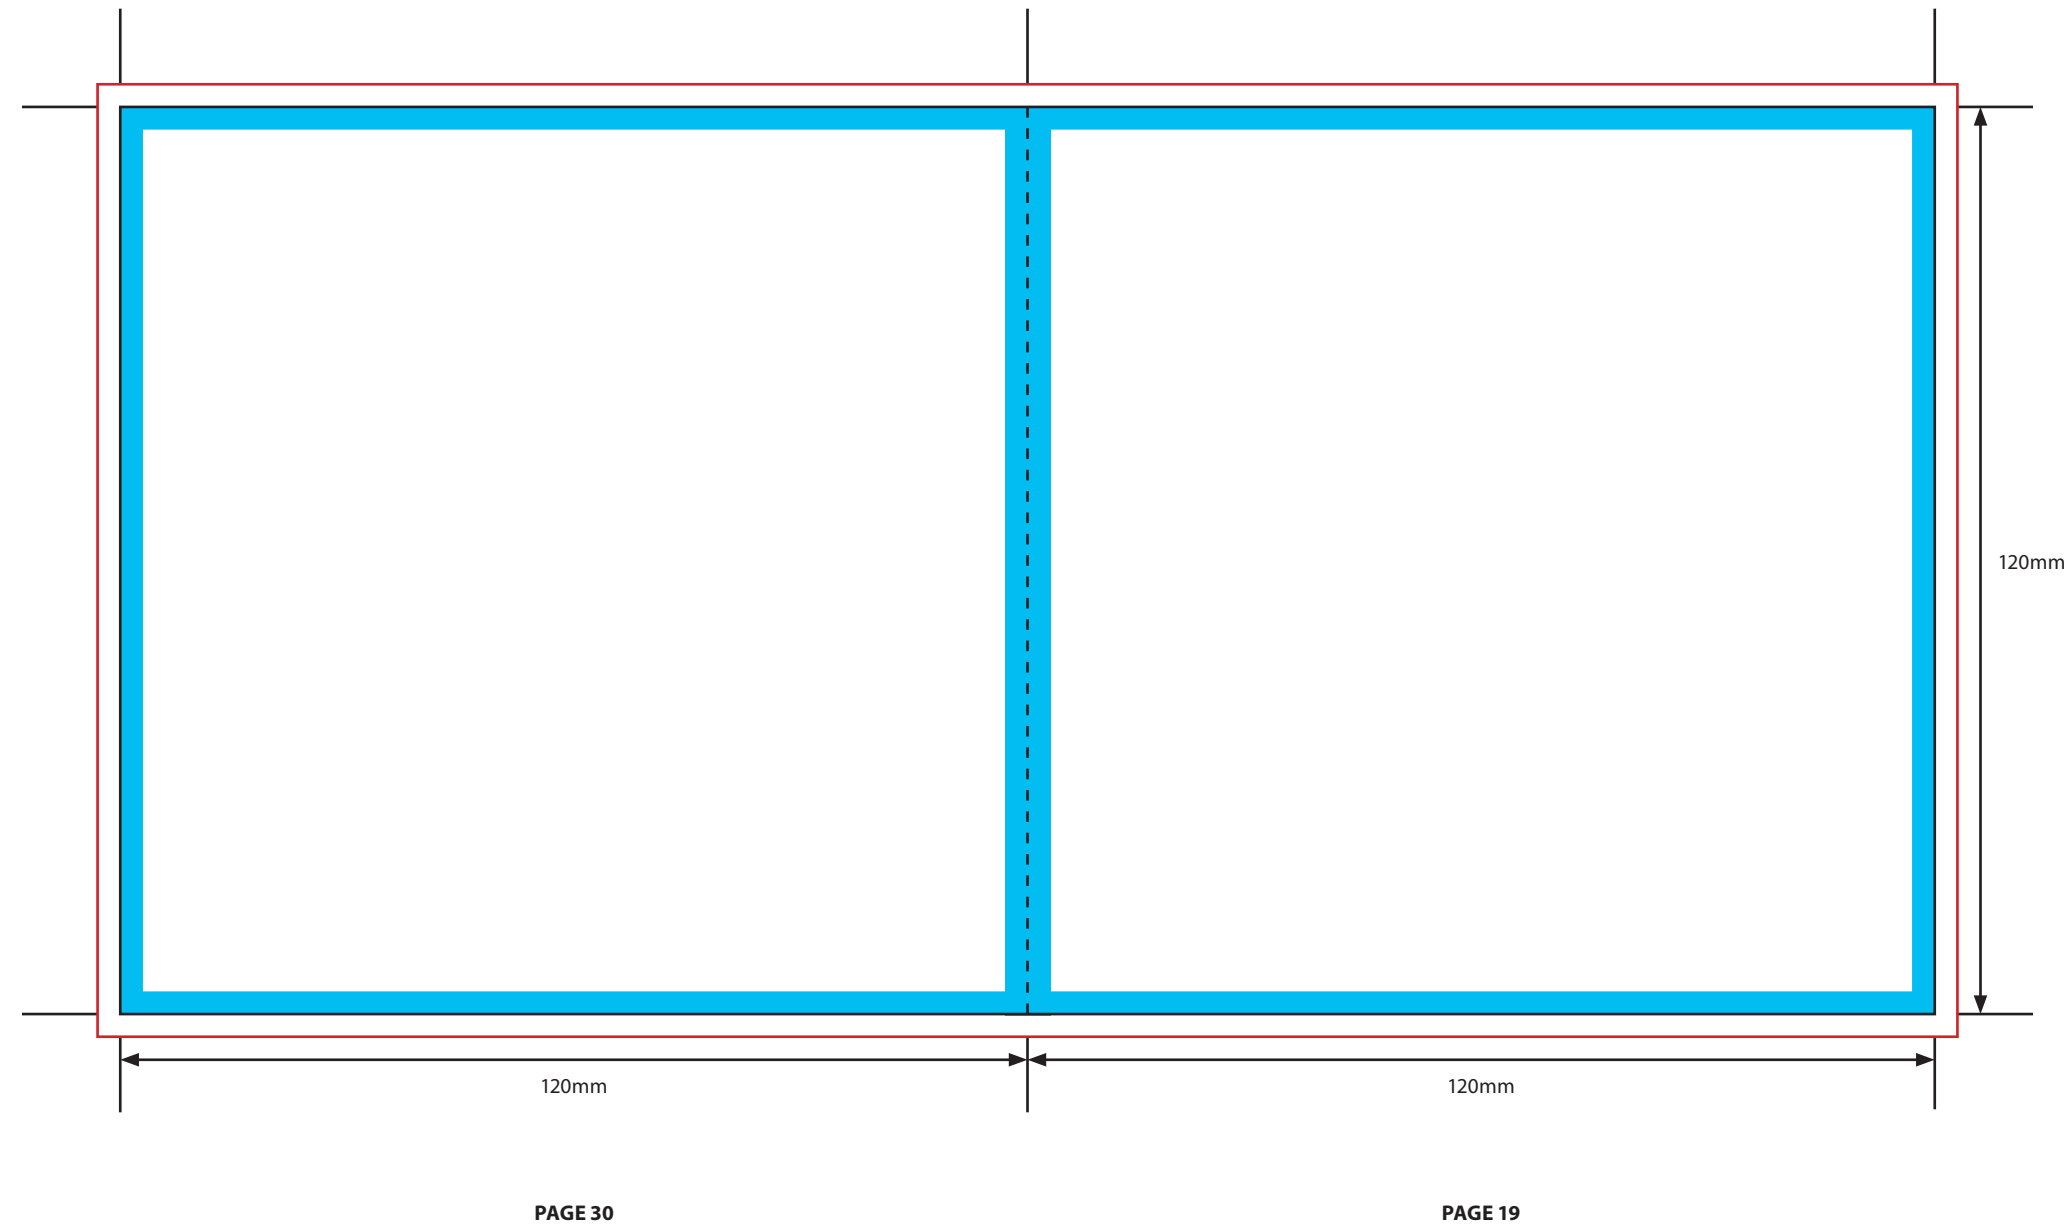

KEY

- Trim Line
- Fold Line
- 3mm Safety Area - *Important text and logos should not be in this area.*
- 3mm Required Bleed Area - *Background should extend to this line.*

PAGINATION GUIDE

48-1	14-35
2-47	34-15
46-3	16-33
4-45	32-17
44-5	18-31
6-43	30-19
42-7	20-29
8-41	28-21
40-9	22-27
10-39	26-23
38-11	24-25
12-37	
36-13	

AVAILABLE PAPER STOCKS *

- 130gsm Gloss Art Paper > *Standard*
- 140gsm Offset Uncoated Paper
- Heavier weights available, please ask

PAPER FINISHES AVAILABLE

- Gloss Machine Varnish > *Standard*
- Matt Machine Varnish
- Offset (Uncoated)
- Gloss UV
- Matt Lamination

Please click [here](#) for useful information on the best way to set up and supply your artwork.
For any further questions please email our design team [here](#).

Please ask your account manager if you would like to change the stock and/or finish, as prices may vary.
* Please note, not all card stocks are available on all templates. Please check with your account manager.