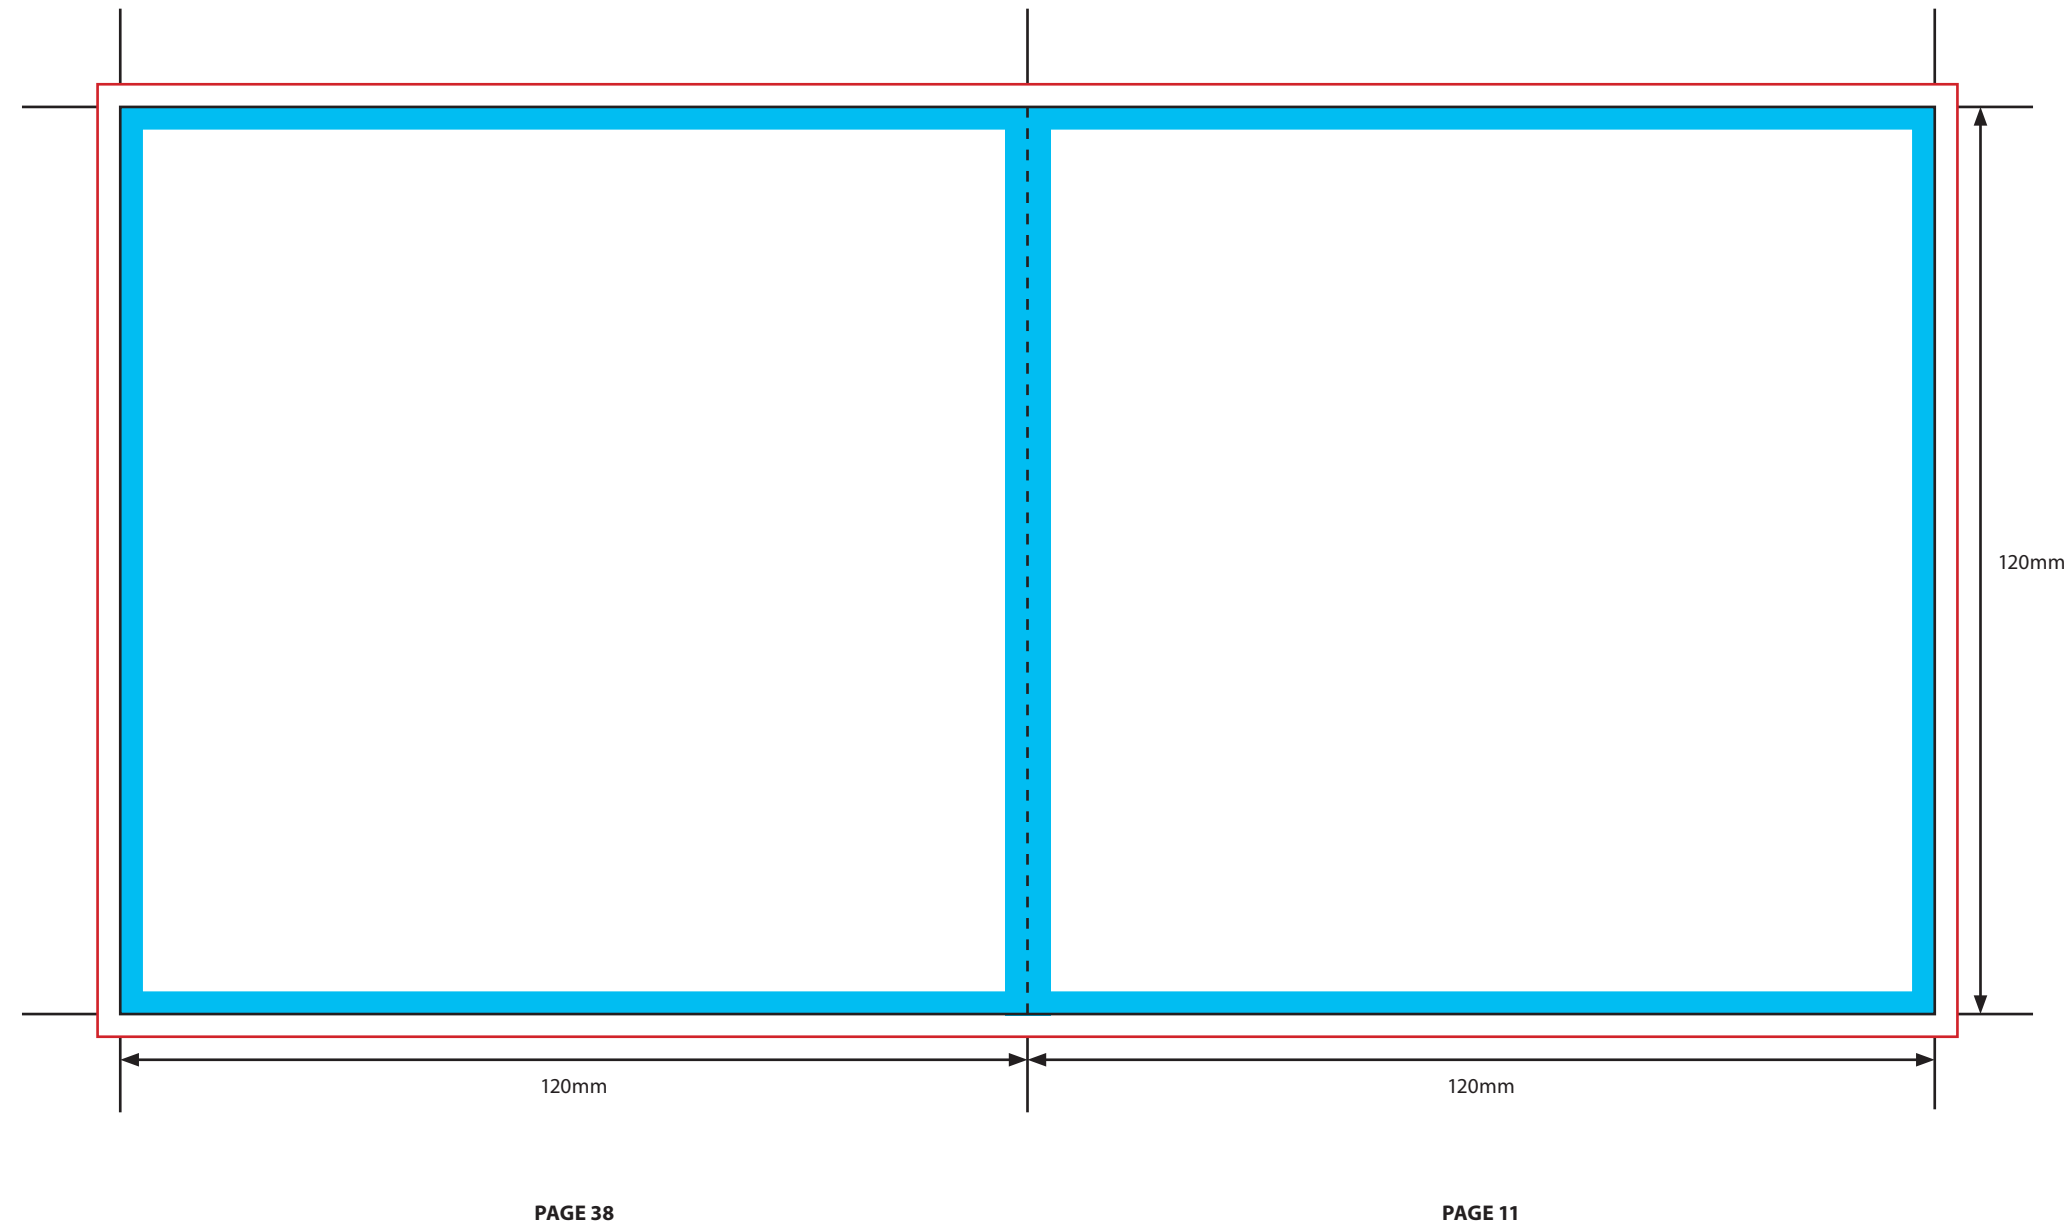

KEY

- Trim Line
- Fold Line
- 3mm Safety Area - *Important text and logos should not be in this area.*
- 3mm Required Bleed Area - *Background should extend to this line.*

PAGINATION GUIDE

48-1	14-35
2-47	34-15
46-3	16-33
4-45	32-17
44-5	18-31
6-43	30-19
42-7	20-29
8-41	28-21
40-9	22-27
10-39	26-23
38-11	24-25
12-37	
36-13	

AVAILABLE PAPER STOCKS *

- 130gsm Gloss Art Paper > *Standard*
- 140gsm Offset Uncoated Paper
- Heavier weights available, please ask

PAPER FINISHES AVAILABLE

- Gloss Machine Varnish > *Standard*
- Matt Machine Varnish
- Offset (Uncoated)
- Gloss UV
- Matt Lamination

Please click [here](#) for useful information on the best way to set up and supply your artwork.
For any further questions please email our design team [here](#).

Please ask your account manager if you would like to change the stock and/or finish, as prices may vary.
* Please note, not all card stocks are available on all templates. Please check with your account manager.