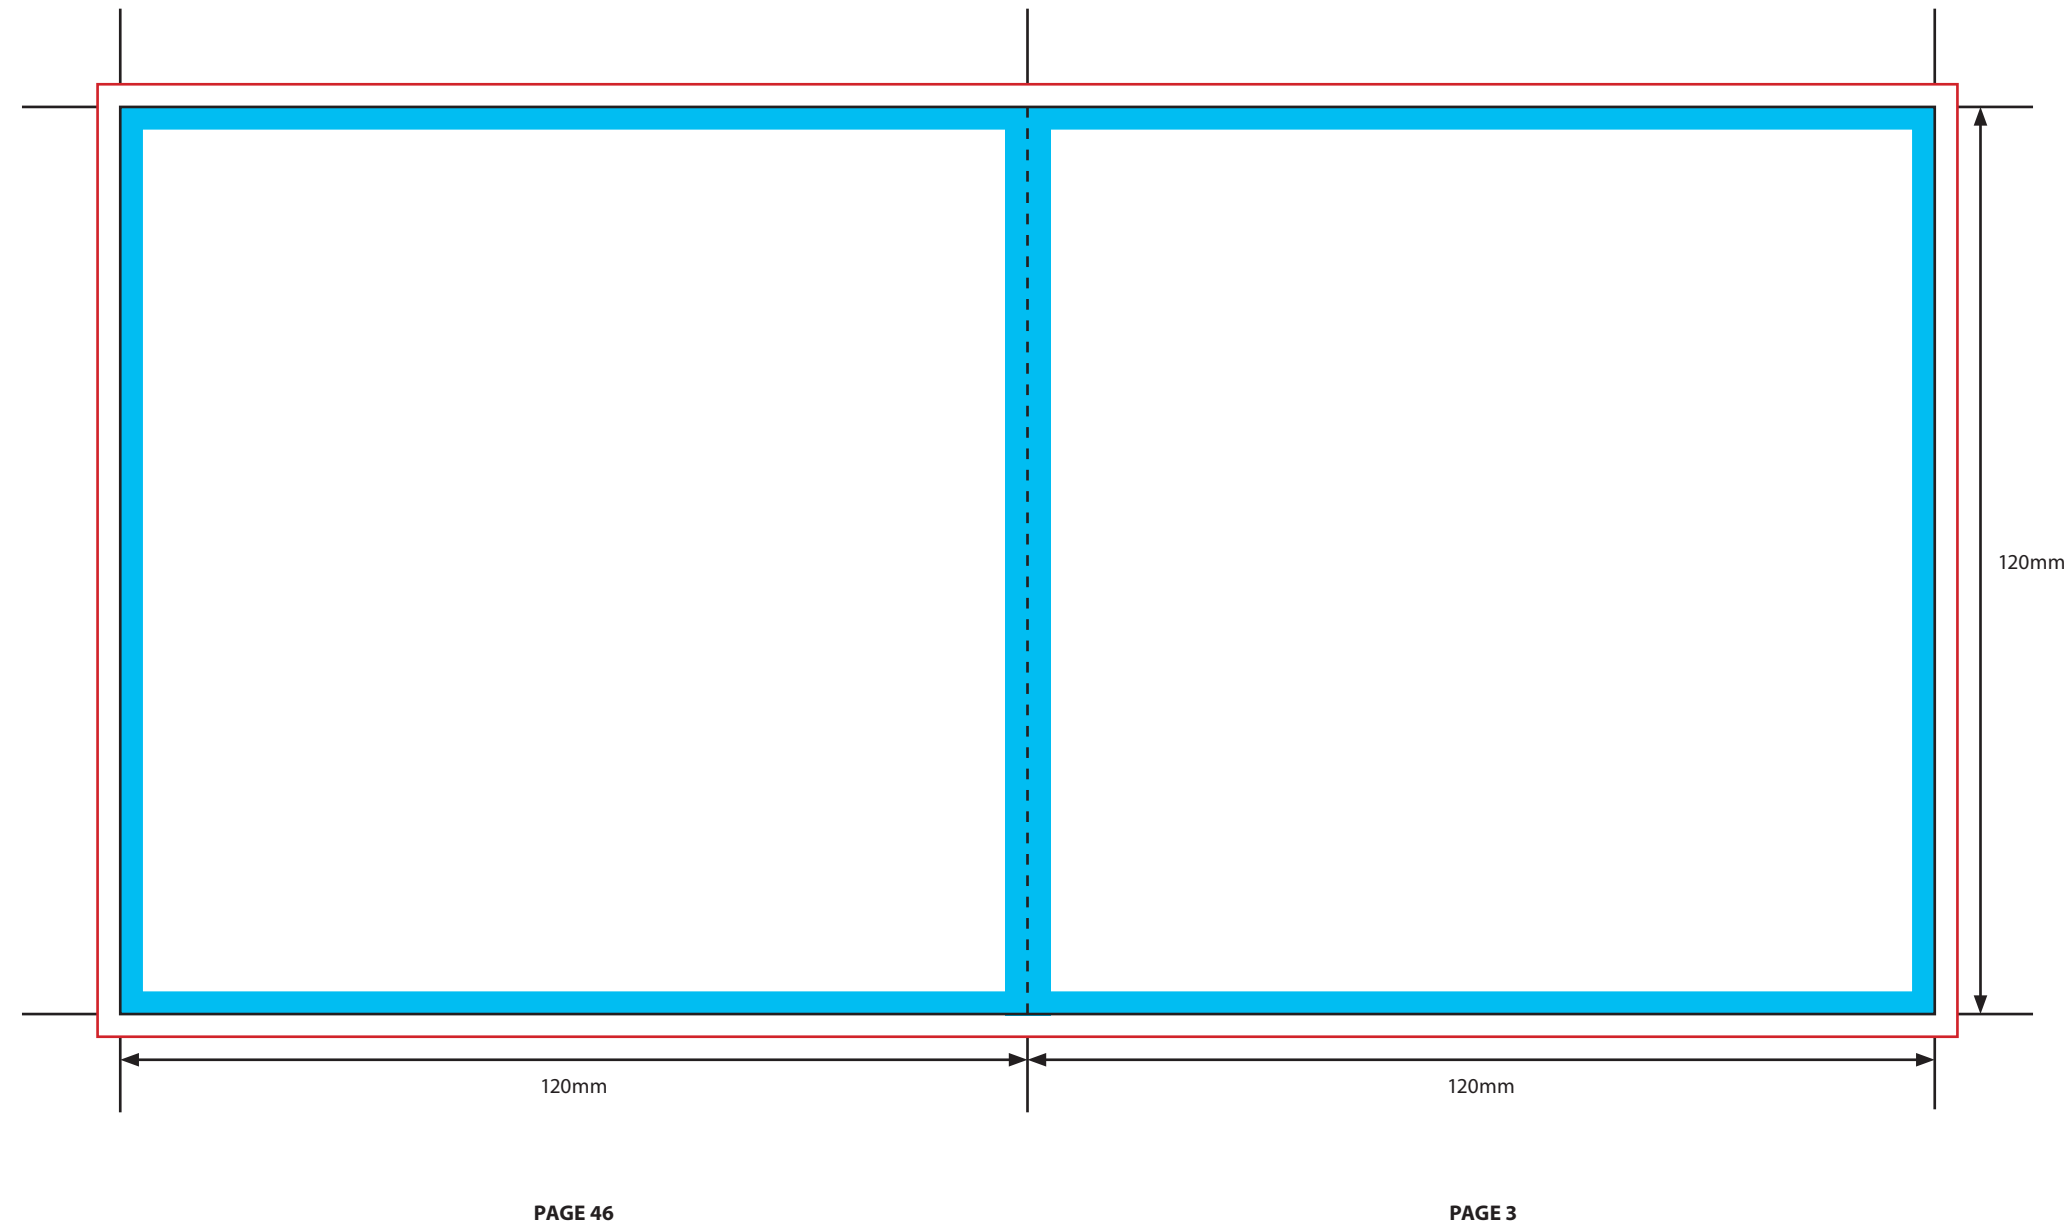

KEY

- Trim Line
- Fold Line
- 3mm Safety Area - *Important text and logos should not be in this area.*
- 3mm Required Bleed Area - *Background should extend to this line.*

PAGINATION GUIDE

48-1	14-35
2-47	34-15
46-3	16-33
4-45	32-17
44-5	18-31
6-43	30-19
42-7	20-29
8-41	28-21
40-9	22-27
10-39	26-23
38-11	24-25
12-37	
36-13	

AVAILABLE PAPER STOCKS *

- 130gsm Gloss Art Paper > *Standard*
- 140gsm Offset Uncoated Paper
- Heavier weights available, please ask

PAPER FINISHES AVAILABLE

- Gloss Machine Varnish > *Standard*
- Matt Machine Varnish
- Offset (Uncoated)
- Gloss UV
- Matt Lamination

Please click [here](#) for useful information on the best way to set up and supply your artwork.
For any further questions please email our design team [here](#).

Please ask your account manager if you would like to change the stock and/or finish, as prices may vary.
* Please note, not all card stocks are available on all templates. Please check with your account manager.