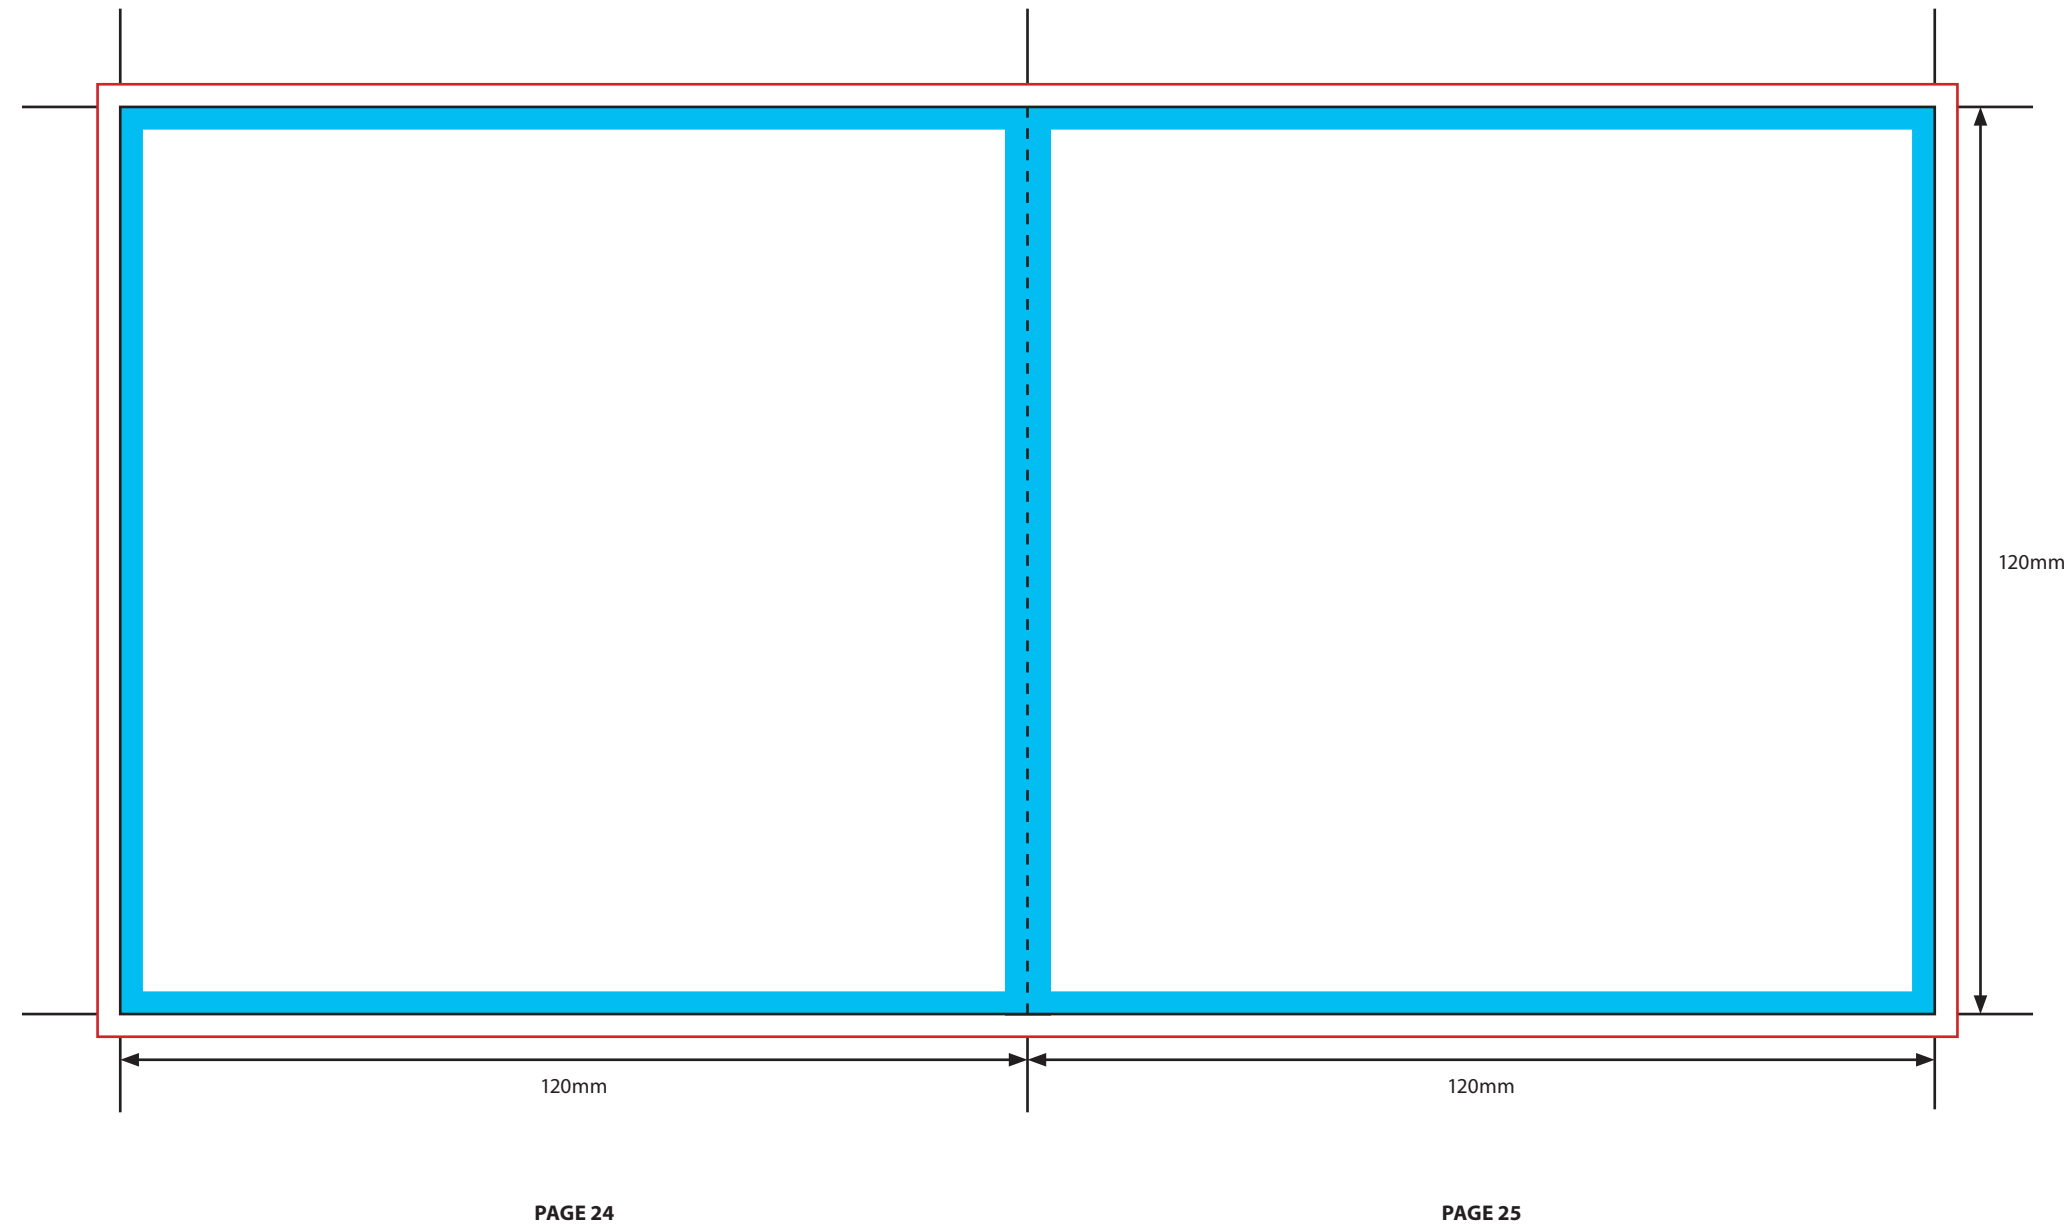

KEY

- Trim Line
- Fold Line
- 3mm Safety Area - Important text and logos should not be in this area.
- 3mm Required Bleed Area - Background should extend to this line.

PAGINATION GUIDE

48-1	14-35
2-47	34-15
46-3	16-33
4-45	32-17
44-5	18-31
6-43	30-19
42-7	20-29
8-41	28-21
40-9	22-27
10-39	26-23
38-11	24-25
12-37	
36-13	

AVAILABLE PAPER STOCKS *

- 130gsm Gloss Art Paper > Standard
- 140gsm Offset Uncoated Paper
- Heavier weights available, please ask

PAPER FINISHES AVAILABLE

- Gloss Machine Varnish > Standard
- Matt Machine Varnish
- Offset (Uncoated)
- Gloss UV
- Matt Lamination

Please click [here](#) for useful information on the best way to set up and supply your artwork.
For any further questions please email our design team [here](#).

Please ask your account manager if you would like to change the stock and/or finish, as prices may vary.
* Please note, not all card stocks are available on all templates. Please check with your account manager.