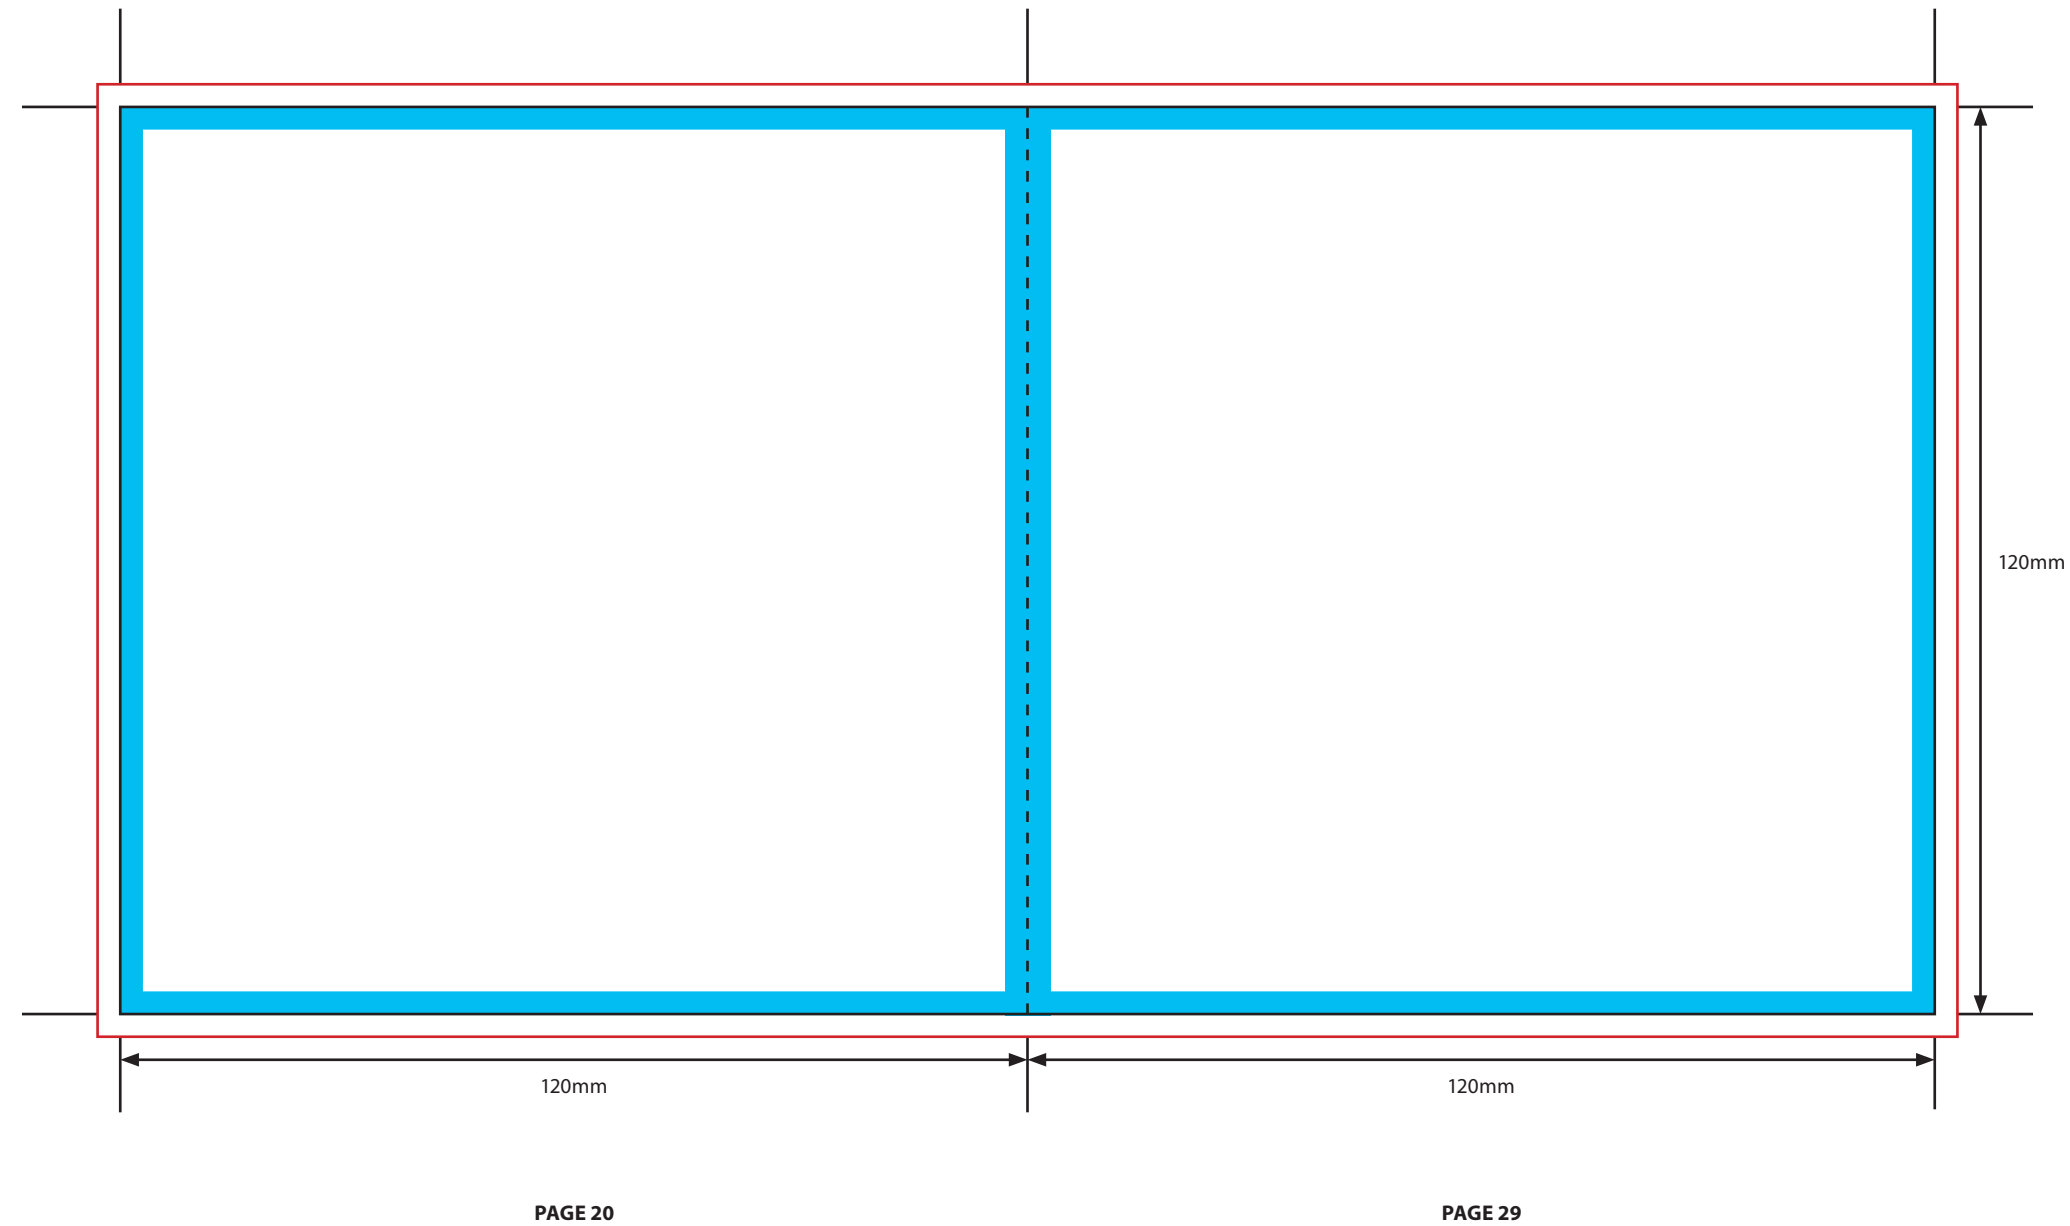

KEY

- Trim Line
- Fold Line
- 3mm Safety Area - *Important text and logos should not be in this area.*
- 3mm Required Bleed Area - *Background should extend to this line.*

PAGINATION GUIDE

48-1	14-35
2-47	34-15
46-3	16-33
4-45	32-17
44-5	18-31
6-43	30-19
42-7	20-29
8-41	28-21
40-9	22-27
10-39	26-23
38-11	24-25
12-37	
36-13	

AVAILABLE PAPER STOCKS *

- 130gsm Gloss Art Paper > *Standard*
- 140gsm Offset Uncoated Paper
- Heavier weights available, please ask

PAPER FINISHES AVAILABLE

- Gloss Machine Varnish > *Standard*
- Matt Machine Varnish
- Offset (Uncoated)
- Gloss UV
- Matt Lamination

Please click [here](#) for useful information on the best way to set up and supply your artwork.
For any further questions please email our design team [here](#).

Please ask your account manager if you would like to change the stock and/or finish, as prices may vary.
* Please note, not all card stocks are available on all templates. Please check with your account manager.