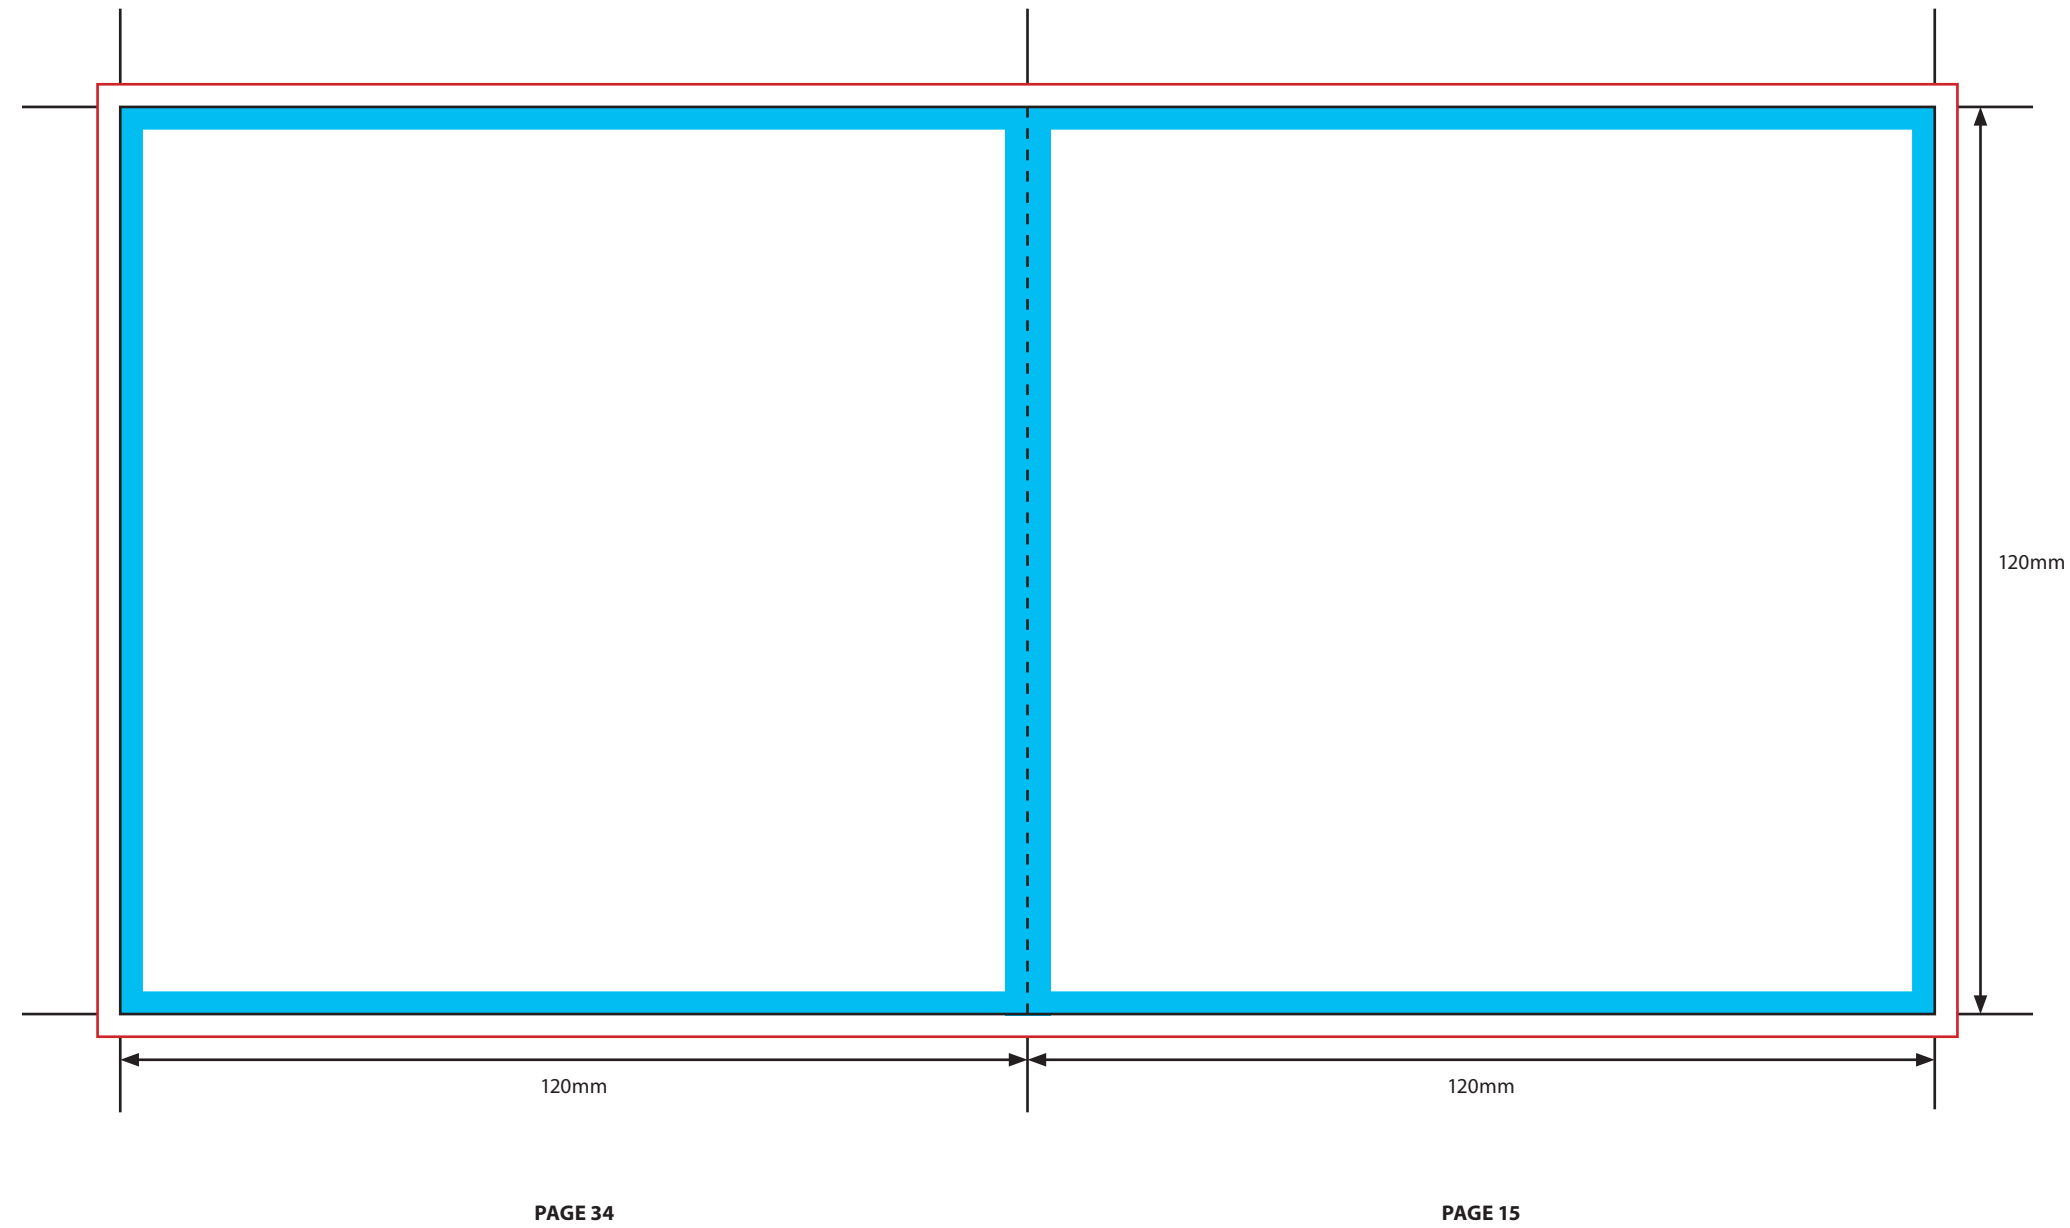

KEY

- Trim Line
- Fold Line
- 3mm Safety Area - Important text and logos should not be in this area.
- 3mm Required Bleed Area - Background should extend to this line.

PAGINATION GUIDE

48-1	14-35
2-47	34-15
46-3	16-33
4-45	32-17
44-5	18-31
6-43	30-19
42-7	20-29
8-41	28-21
40-9	22-27
10-39	26-23
38-11	24-25
12-37	
36-13	

AVAILABLE PAPER STOCKS *

- 130gsm Gloss Art Paper > Standard
- 140gsm Offset Uncoated Paper
- Heavier weights available, please ask

PAPER FINISHES AVAILABLE

- Gloss Machine Varnish > Standard
- Matt Machine Varnish
- Offset (Uncoated)
- Gloss UV
- Matt Lamination

Please click [here](#) for useful information on the best way to set up and supply your artwork.
For any further questions please email our design team [here](#).

Please ask your account manager if you would like to change the stock and/or finish, as prices may vary.
* Please note, not all card stocks are available on all templates. Please check with your account manager.