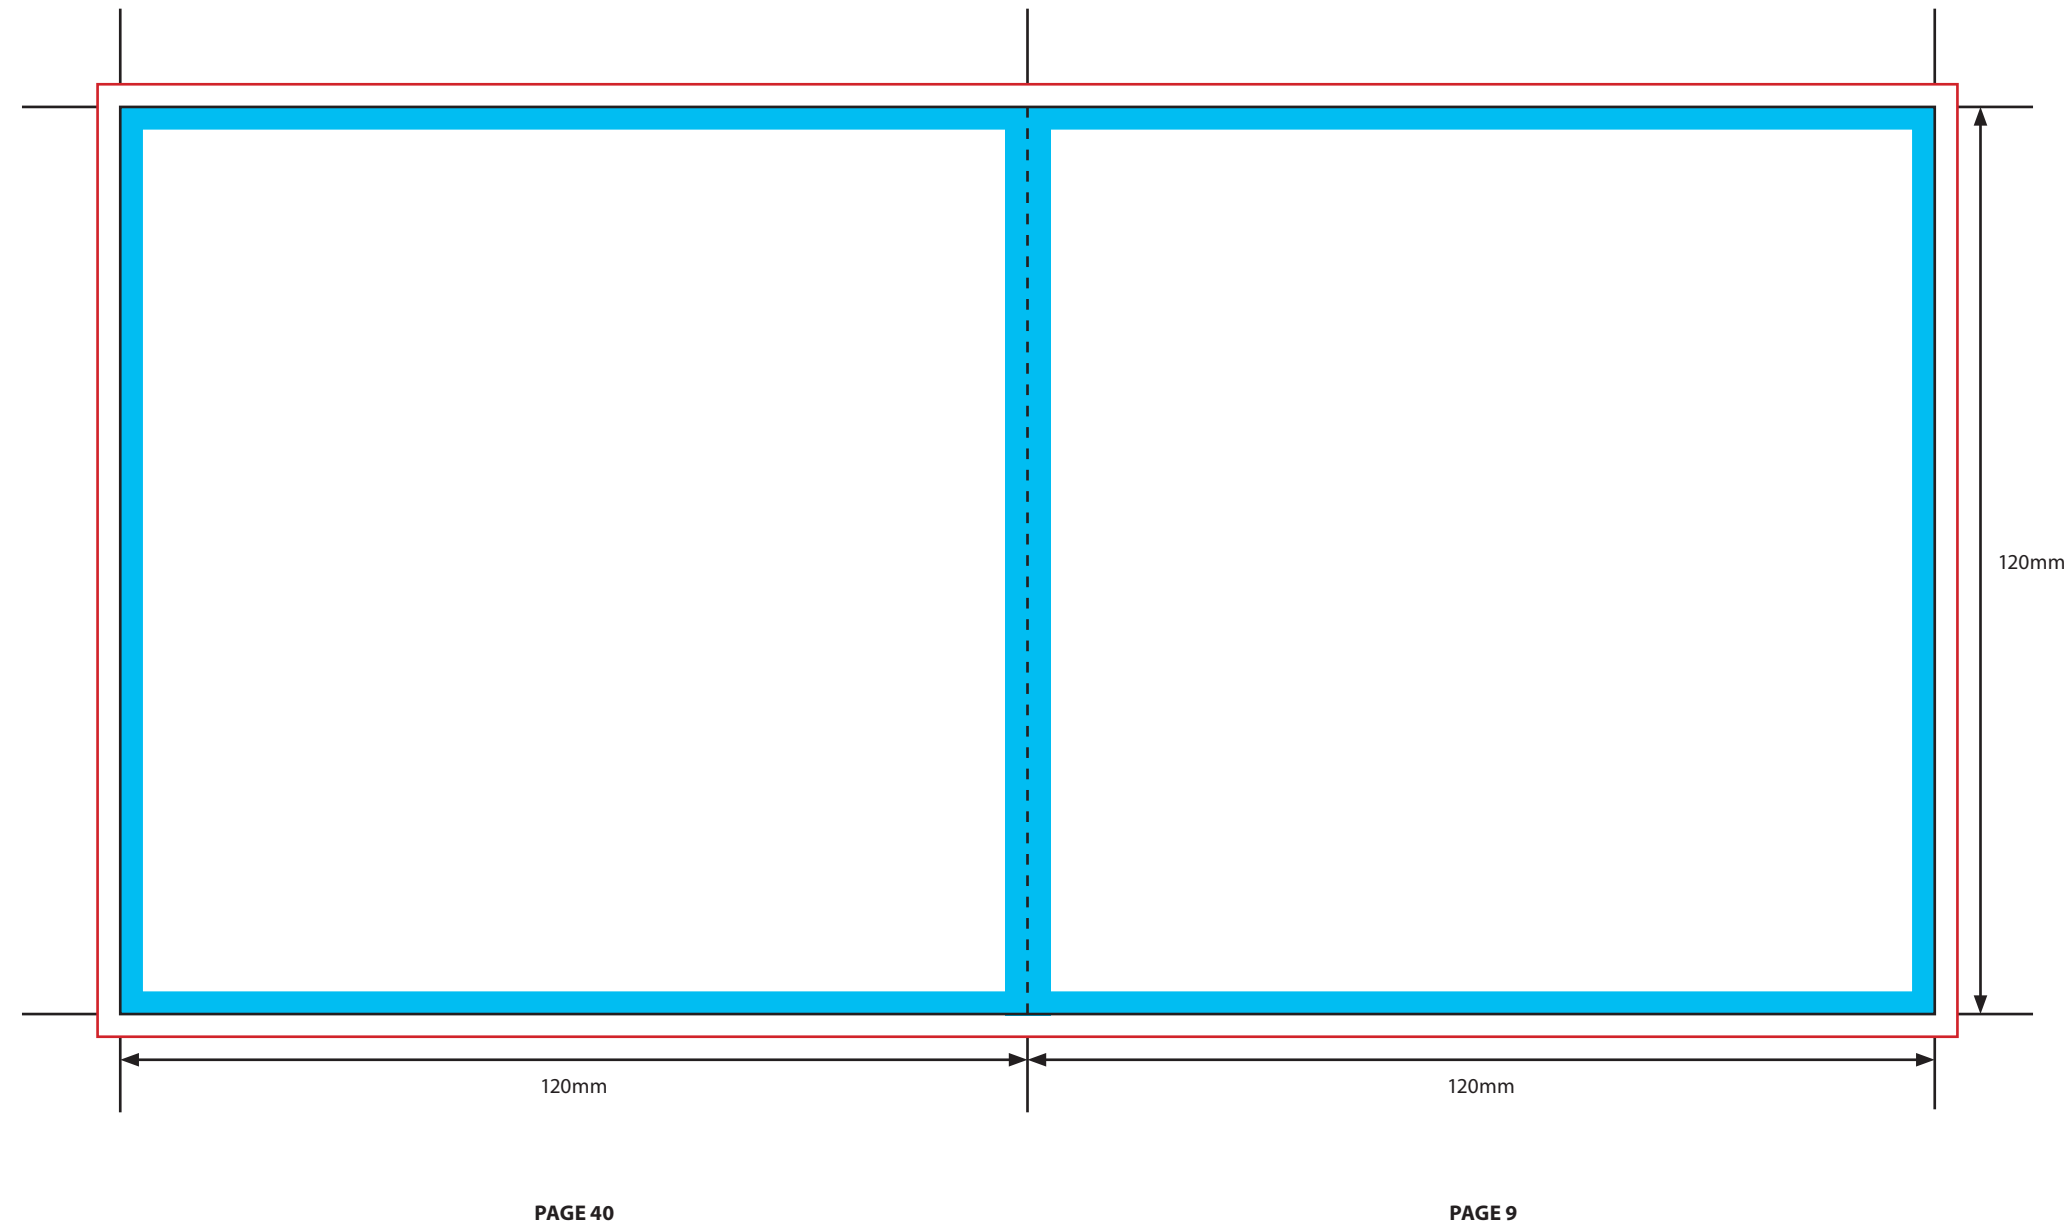

KEY

- Trim Line
- Fold Line
- 3mm Safety Area - *Important text and logos should not be in this area.*
- 3mm Required Bleed Area - *Background should extend to this line.*

PAGINATION GUIDE

48-1	14-35
2-47	34-15
46-3	16-33
4-45	32-17
44-5	18-31
6-43	30-19
42-7	20-29
8-41	28-21
40-9	22-27
10-39	26-23
38-11	24-25
12-37	
36-13	

AVAILABLE PAPER STOCKS *

- 130gsm Gloss Art Paper > *Standard*
- 140gsm Offset Uncoated Paper
- Heavier weights available, please ask

PAPER FINISHES AVAILABLE

- Gloss Machine Varnish > *Standard*
- Matt Machine Varnish
- Offset (Uncoated)
- Gloss UV
- Matt Lamination

Please click [here](#) for useful information on the best way to set up and supply your artwork.
For any further questions please email our design team [here](#).

Please ask your account manager if you would like to change the stock and/or finish, as prices may vary.
* Please note, not all card stocks are available on all templates. Please check with your account manager.