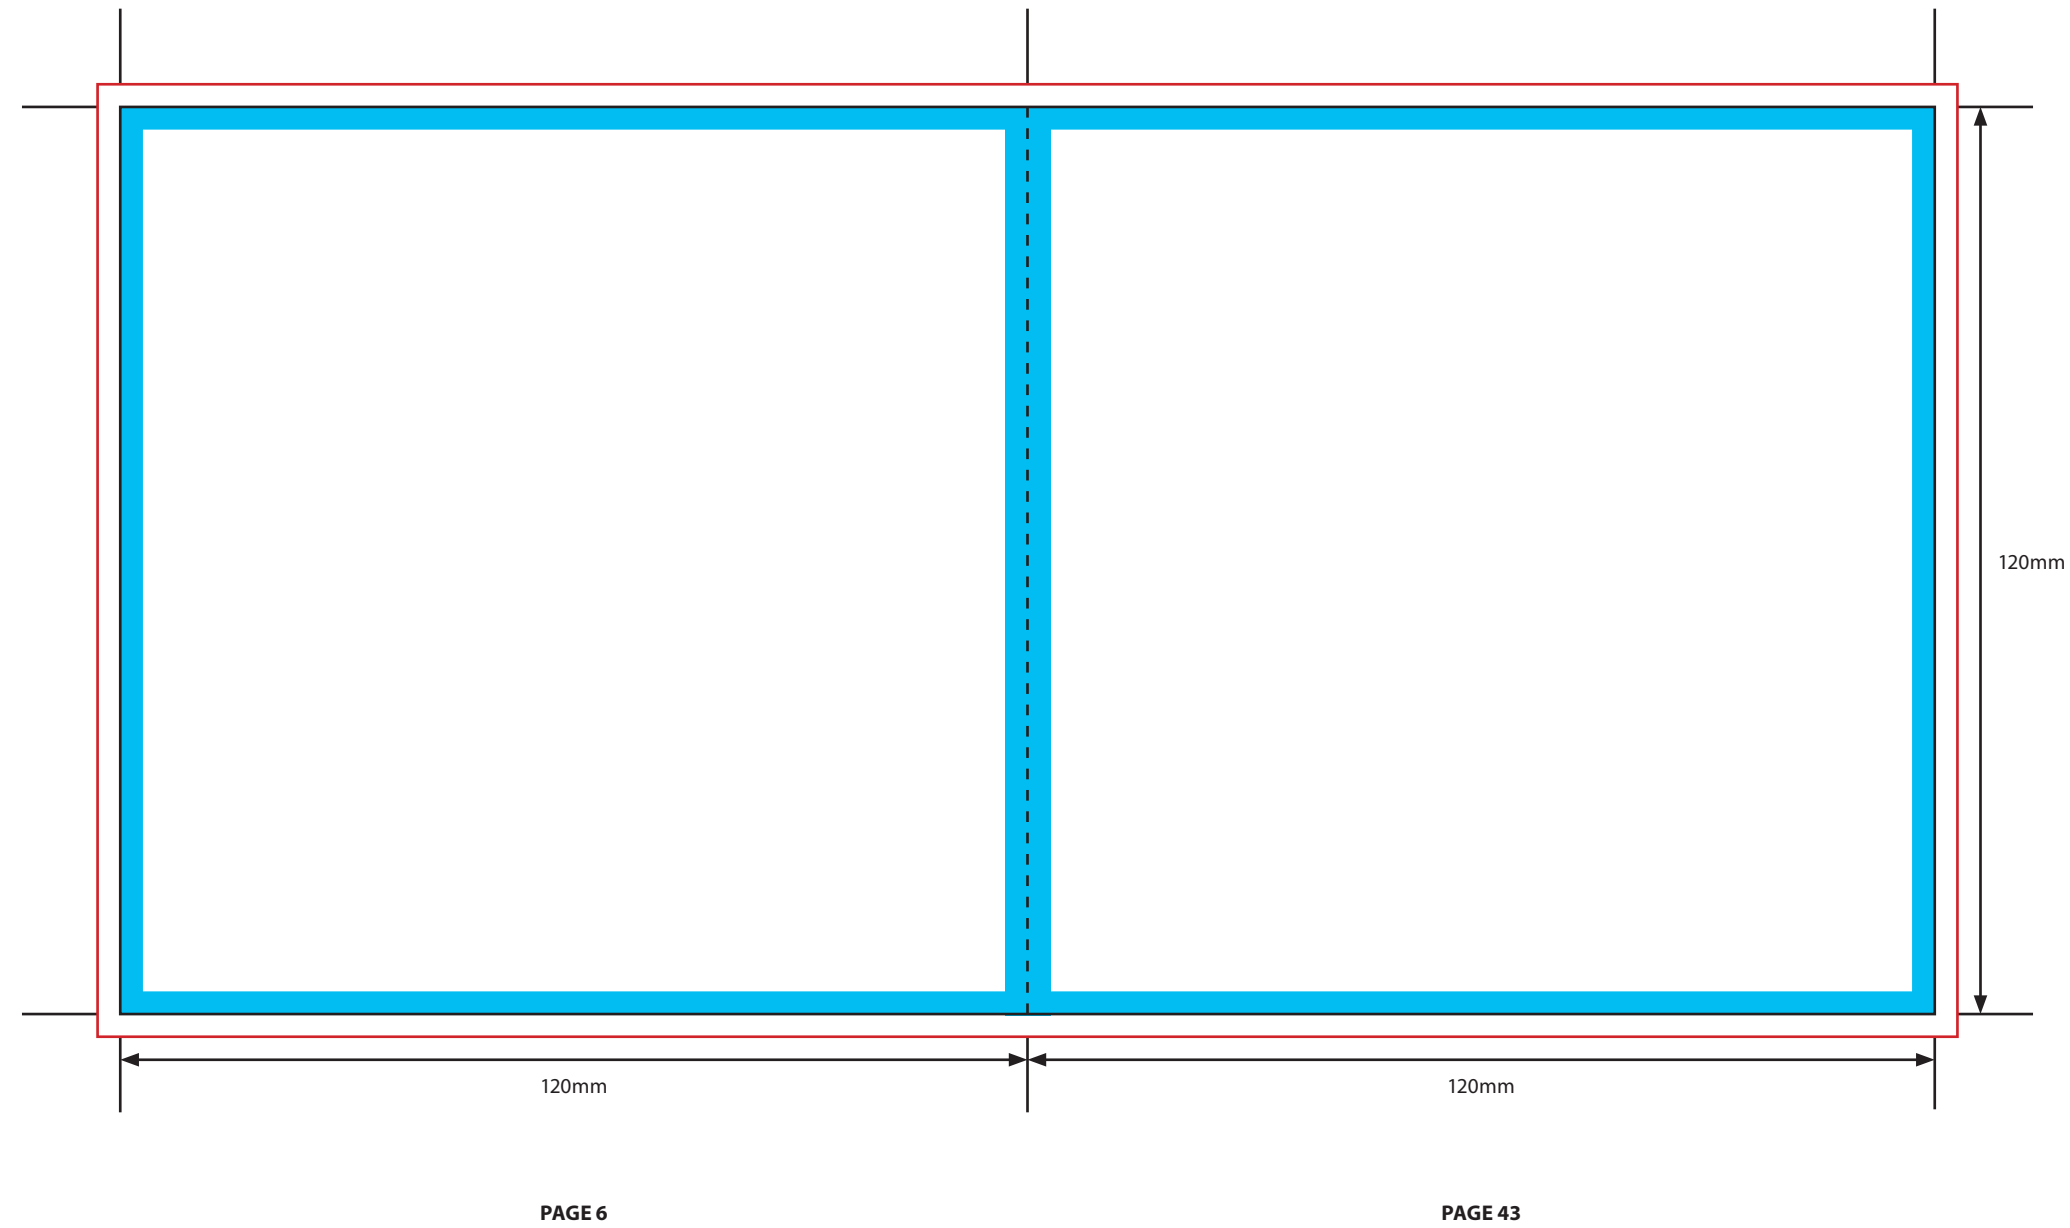

KEY

- Trim Line
- Fold Line
- 3mm Safety Area - *Important text and logos should not be in this area.*
- 3mm Required Bleed Area - *Background should extend to this line.*

PAGINATION GUIDE

48-1	14-35
2-47	34-15
46-3	16-33
4-45	32-17
44-5	18-31
6-43	30-19
42-7	20-29
8-41	28-21
40-9	22-27
10-39	26-23
38-11	24-25
12-37	
36-13	

AVAILABLE PAPER STOCKS *

- 130gsm Gloss Art Paper > *Standard*
- 140gsm Offset Uncoated Paper
- Heavier weights available, please ask

PAPER FINISHES AVAILABLE

- Gloss Machine Varnish > *Standard*
- Matt Machine Varnish
- Offset (Uncoated)
- Gloss UV
- Matt Lamination

Please click [here](#) for useful information on the best way to set up and supply your artwork.
For any further questions please email our design team [here](#).

Please ask your account manager if you would like to change the stock and/or finish, as prices may vary.
* Please note, not all card stocks are available on all templates. Please check with your account manager.