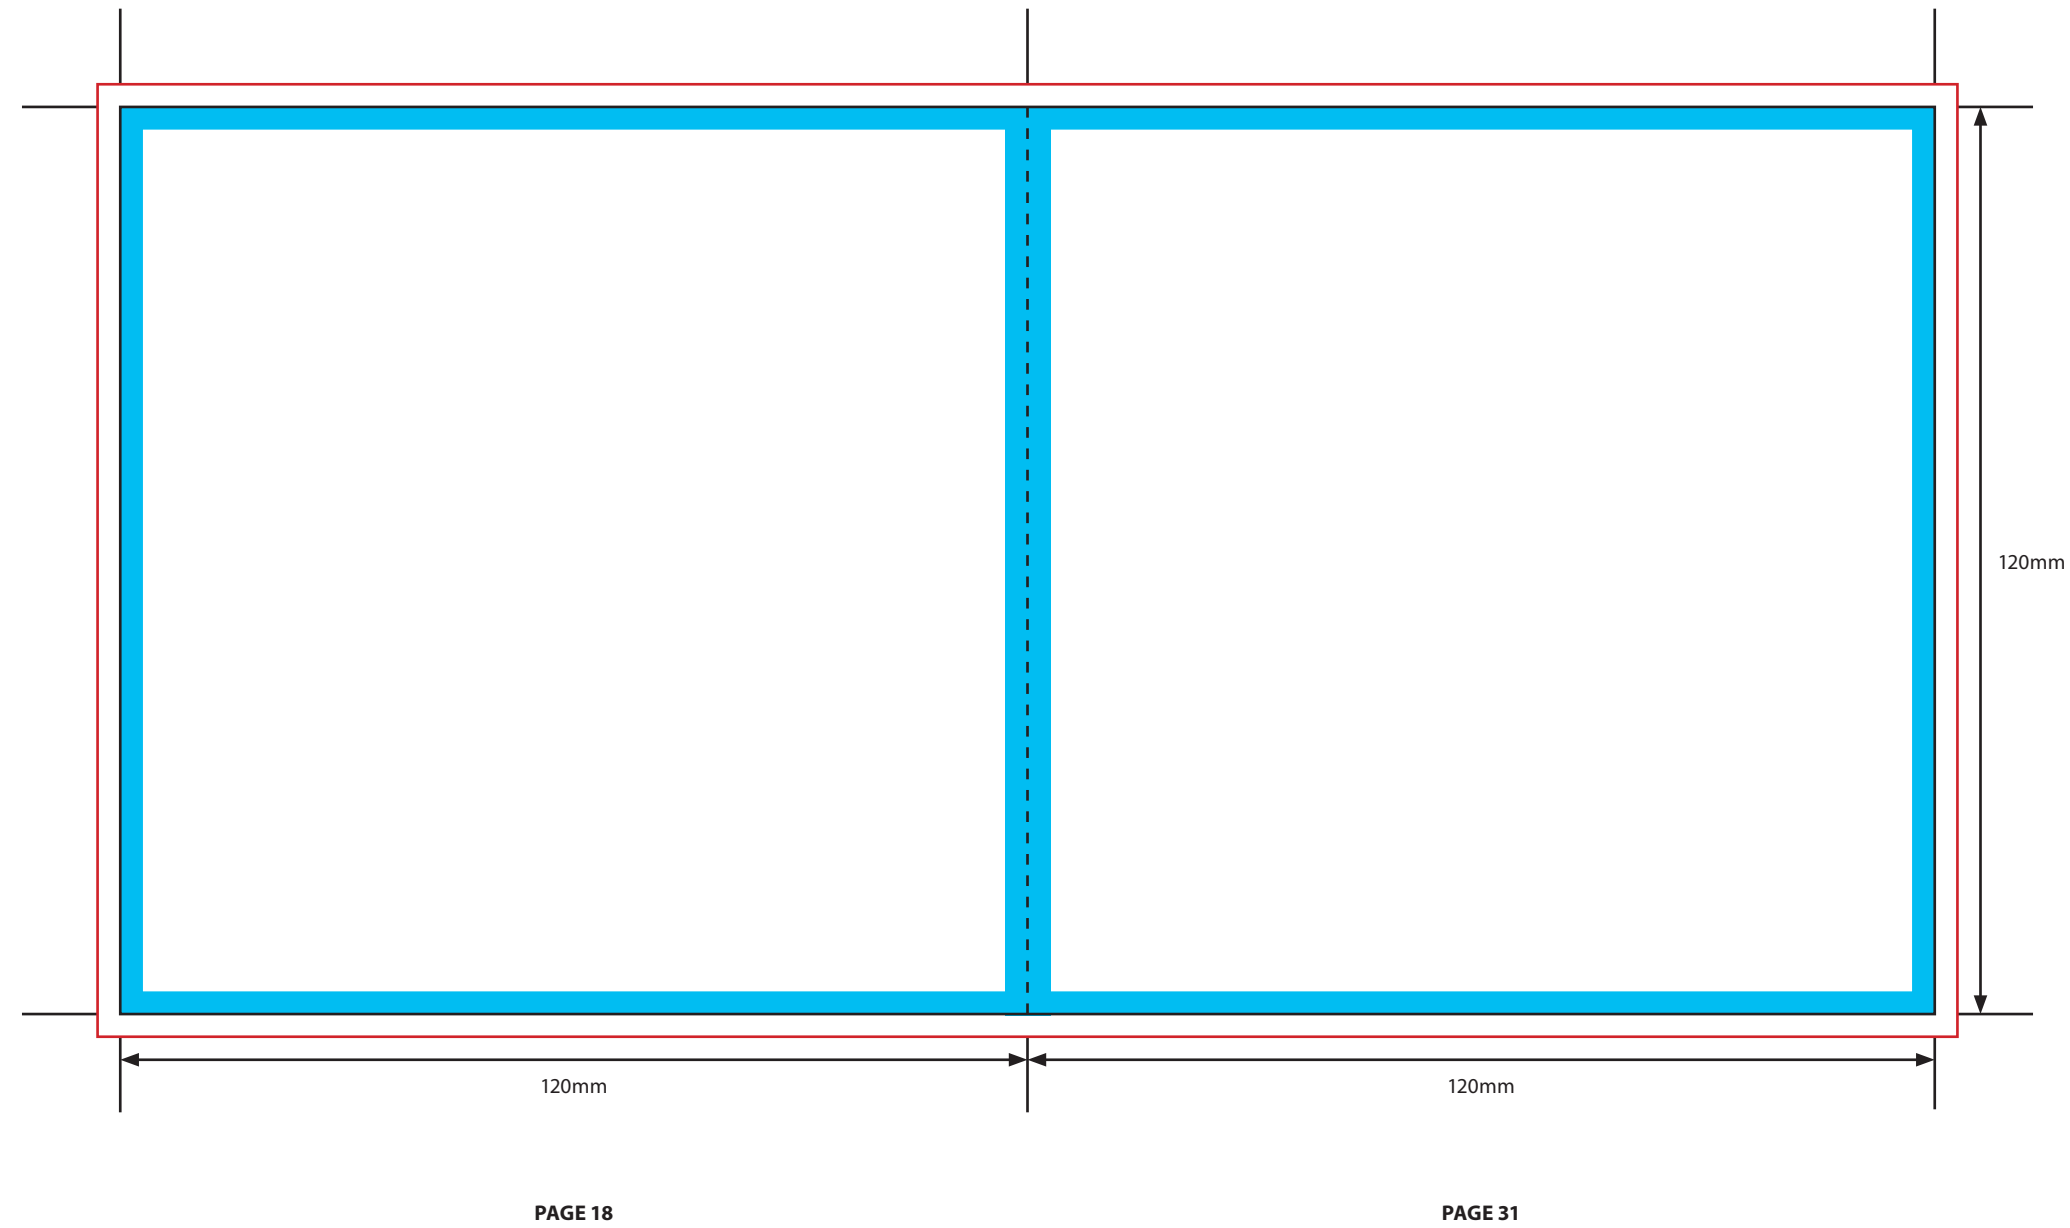

KEY

- Trim Line
- Fold Line
- 3mm Safety Area - *Important text and logos should not be in this area.*
- 3mm Required Bleed Area - *Background should extend to this line.*

PAGINATION GUIDE

48-1	14-35
2-47	34-15
46-3	16-33
4-45	32-17
44-5	18-31
6-43	30-19
42-7	20-29
8-41	28-21
40-9	22-27
10-39	26-23
38-11	24-25
12-37	
36-13	

AVAILABLE PAPER STOCKS *

- 130gsm Gloss Art Paper > *Standard*
- 140gsm Offset Uncoated Paper
- Heavier weights available, please ask

PAPER FINISHES AVAILABLE

- Gloss Machine Varnish > *Standard*
- Matt Machine Varnish
- Offset (Uncoated)
- Gloss UV
- Matt Lamination

Please click [here](#) for useful information on the best way to set up and supply your artwork.
For any further questions please email our design team [here](#).

Please ask your account manager if you would like to change the stock and/or finish, as prices may vary.
* Please note, not all card stocks are available on all templates. Please check with your account manager.