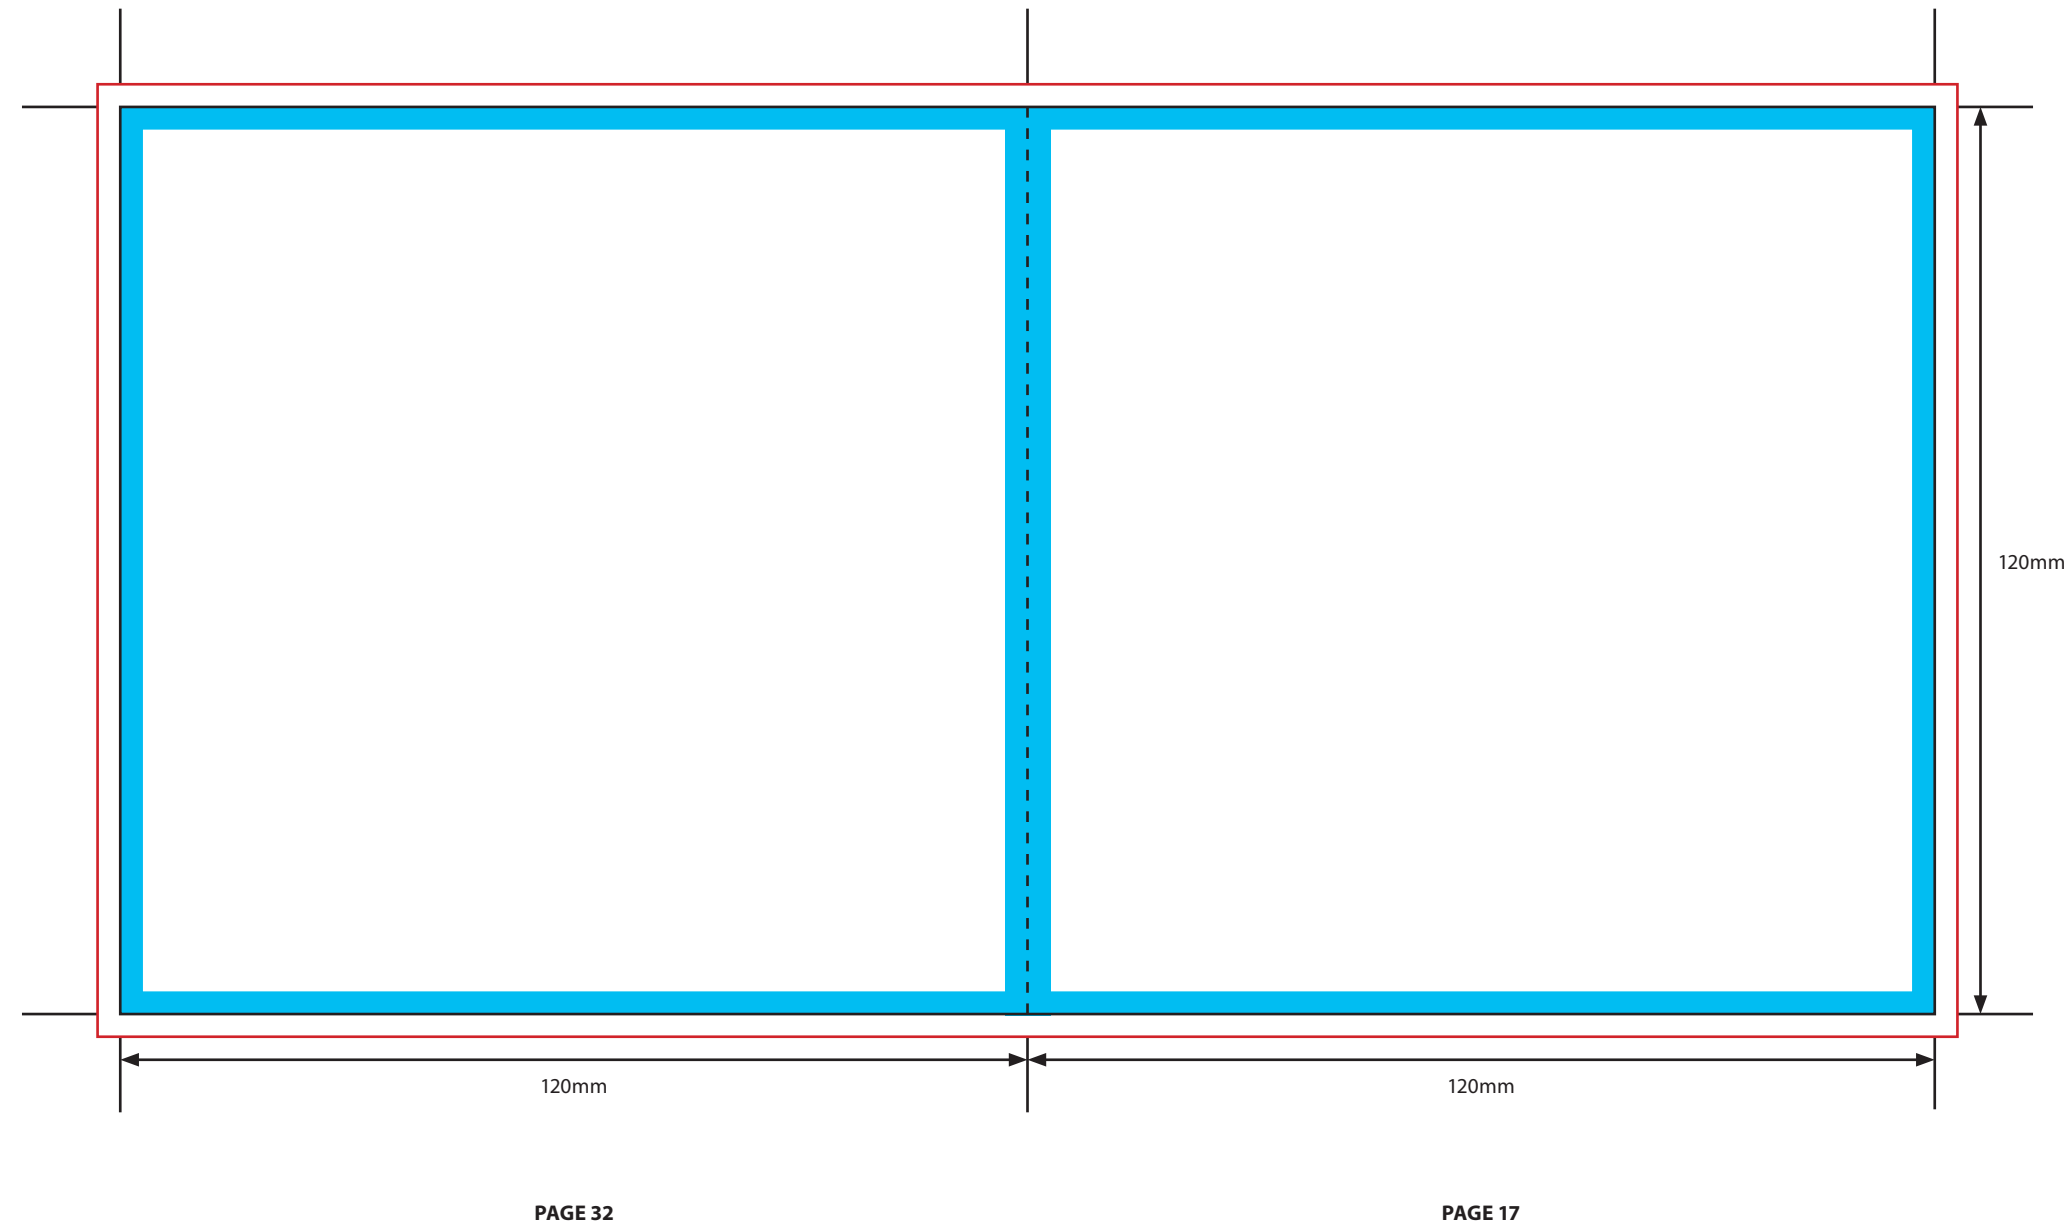

KEY

- Trim Line
- Fold Line
- 3mm Safety Area - *Important text and logos should not be in this area.*
- 3mm Required Bleed Area - *Background should extend to this line.*

PAGINATION GUIDE

48-1	14-35
2-47	34-15
46-3	16-33
4-45	32-17
44-5	18-31
6-43	30-19
42-7	20-29
8-41	28-21
40-9	22-27
10-39	26-23
38-11	24-25
12-37	
36-13	

AVAILABLE PAPER STOCKS *

- 130gsm Gloss Art Paper > *Standard*
- 140gsm Offset Uncoated Paper
- Heavier weights available, please ask

PAPER FINISHES AVAILABLE

- Gloss Machine Varnish > *Standard*
- Matt Machine Varnish
- Offset (Uncoated)
- Gloss UV
- Matt Lamination

Please click [here](#) for useful information on the best way to set up and supply your artwork.
For any further questions please email our design team [here](#).

Please ask your account manager if you would like to change the stock and/or finish, as prices may vary.
* Please note, not all card stocks are available on all templates. Please check with your account manager.