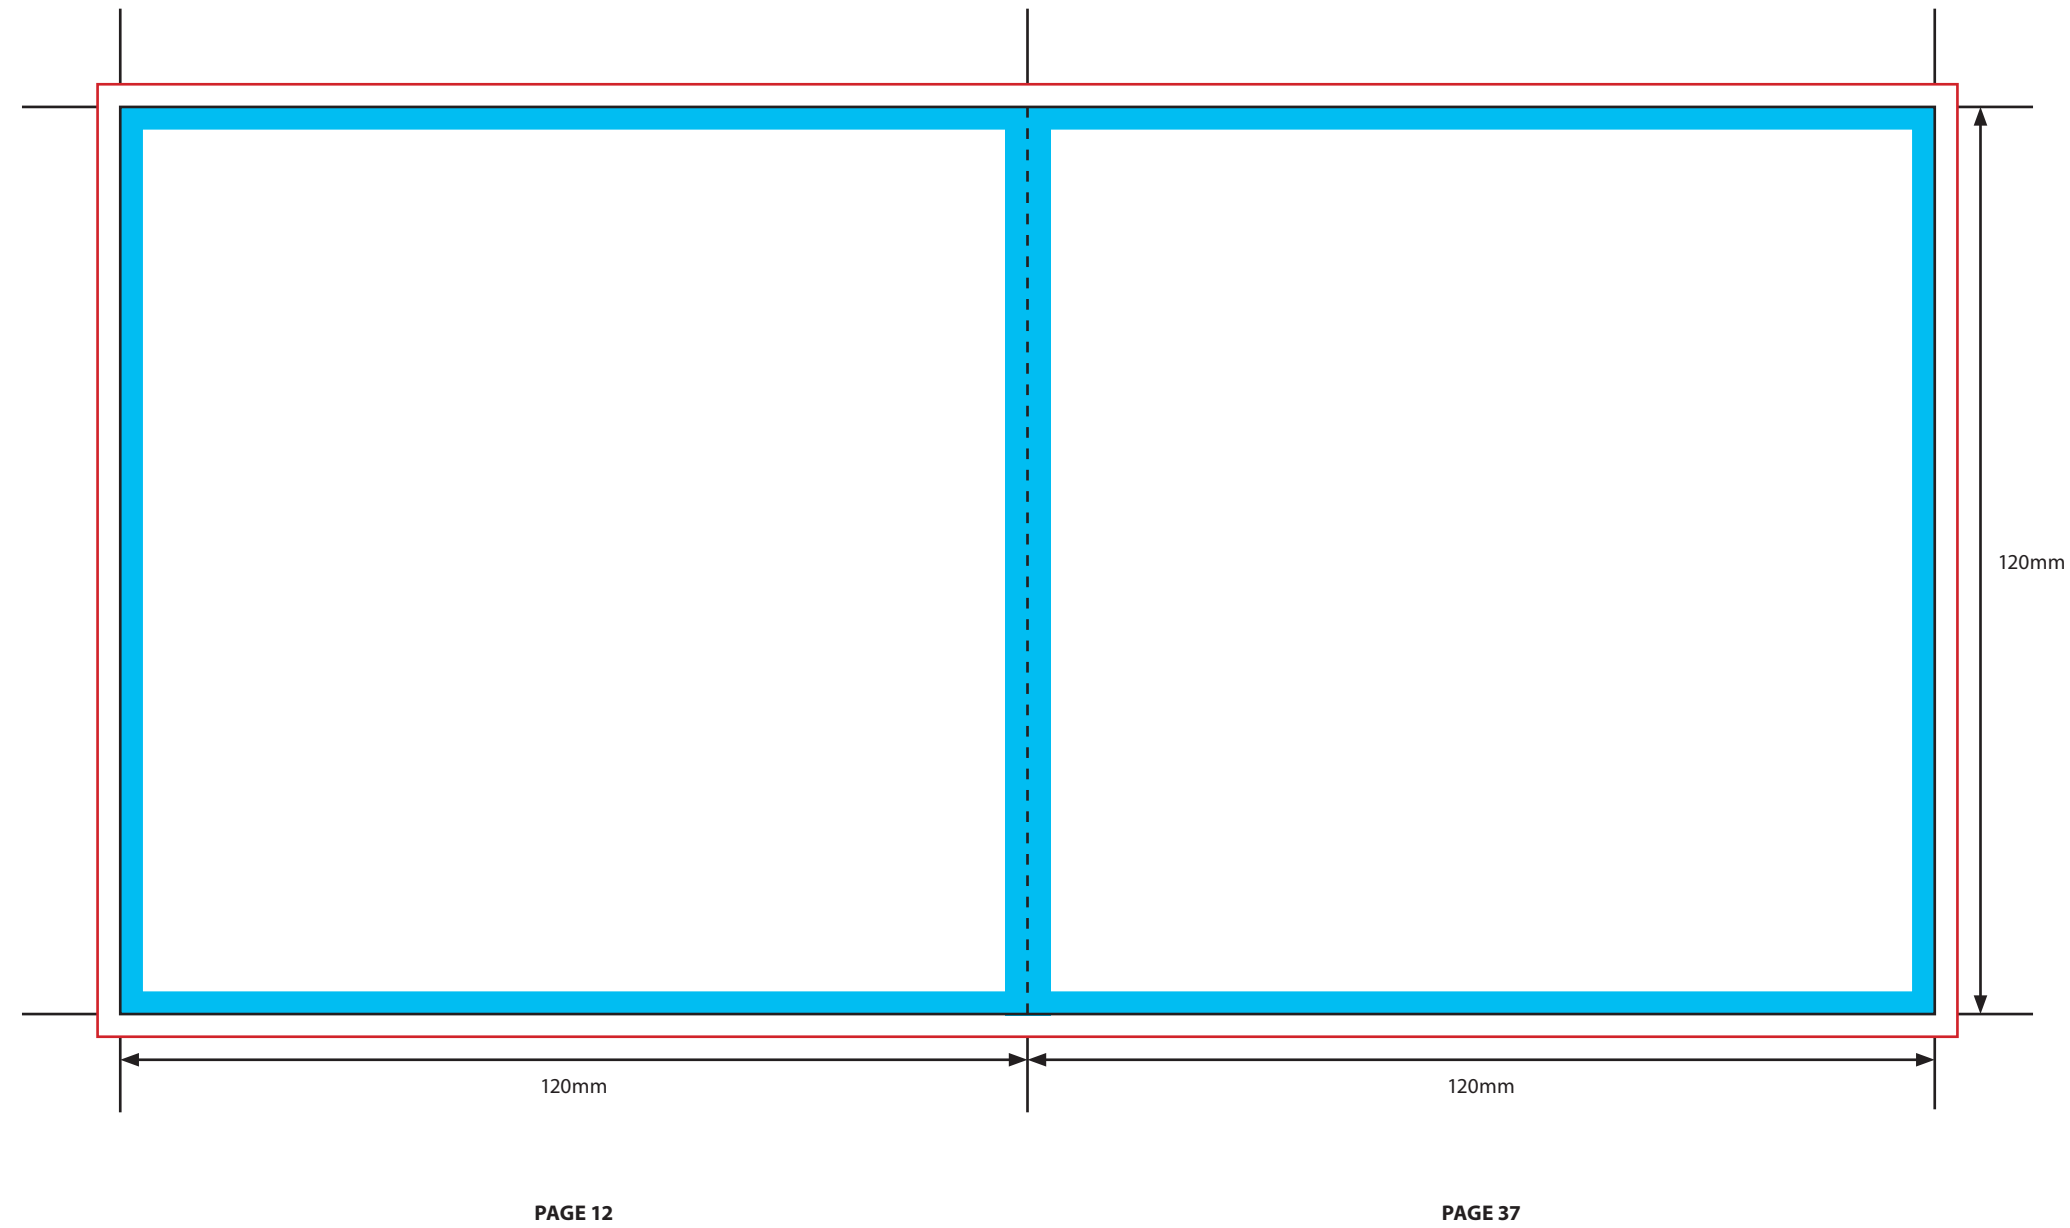

KEY

- Trim Line
- Fold Line
- 3mm Safety Area - Important text and logos should not be in this area.
- 3mm Required Bleed Area - Background should extend to this line.

PAGINATION GUIDE

48-1	14-35
2-47	34-15
46-3	16-33
4-45	32-17
44-5	18-31
6-43	30-19
42-7	20-29
8-41	28-21
40-9	22-27
10-39	26-23
38-11	24-25
12-37	
36-13	

AVAILABLE PAPER STOCKS *

- 130gsm Gloss Art Paper > Standard
- 140gsm Offset Uncoated Paper
- Heavier weights available, please ask

PAPER FINISHES AVAILABLE

- Gloss Machine Varnish > Standard
- Matt Machine Varnish
- Offset (Uncoated)
- Gloss UV
- Matt Lamination

Please click [here](#) for useful information on the best way to set up and supply your artwork.
For any further questions please email our design team [here](#).

Please ask your account manager if you would like to change the stock and/or finish, as prices may vary.
* Please note, not all card stocks are available on all templates. Please check with your account manager.