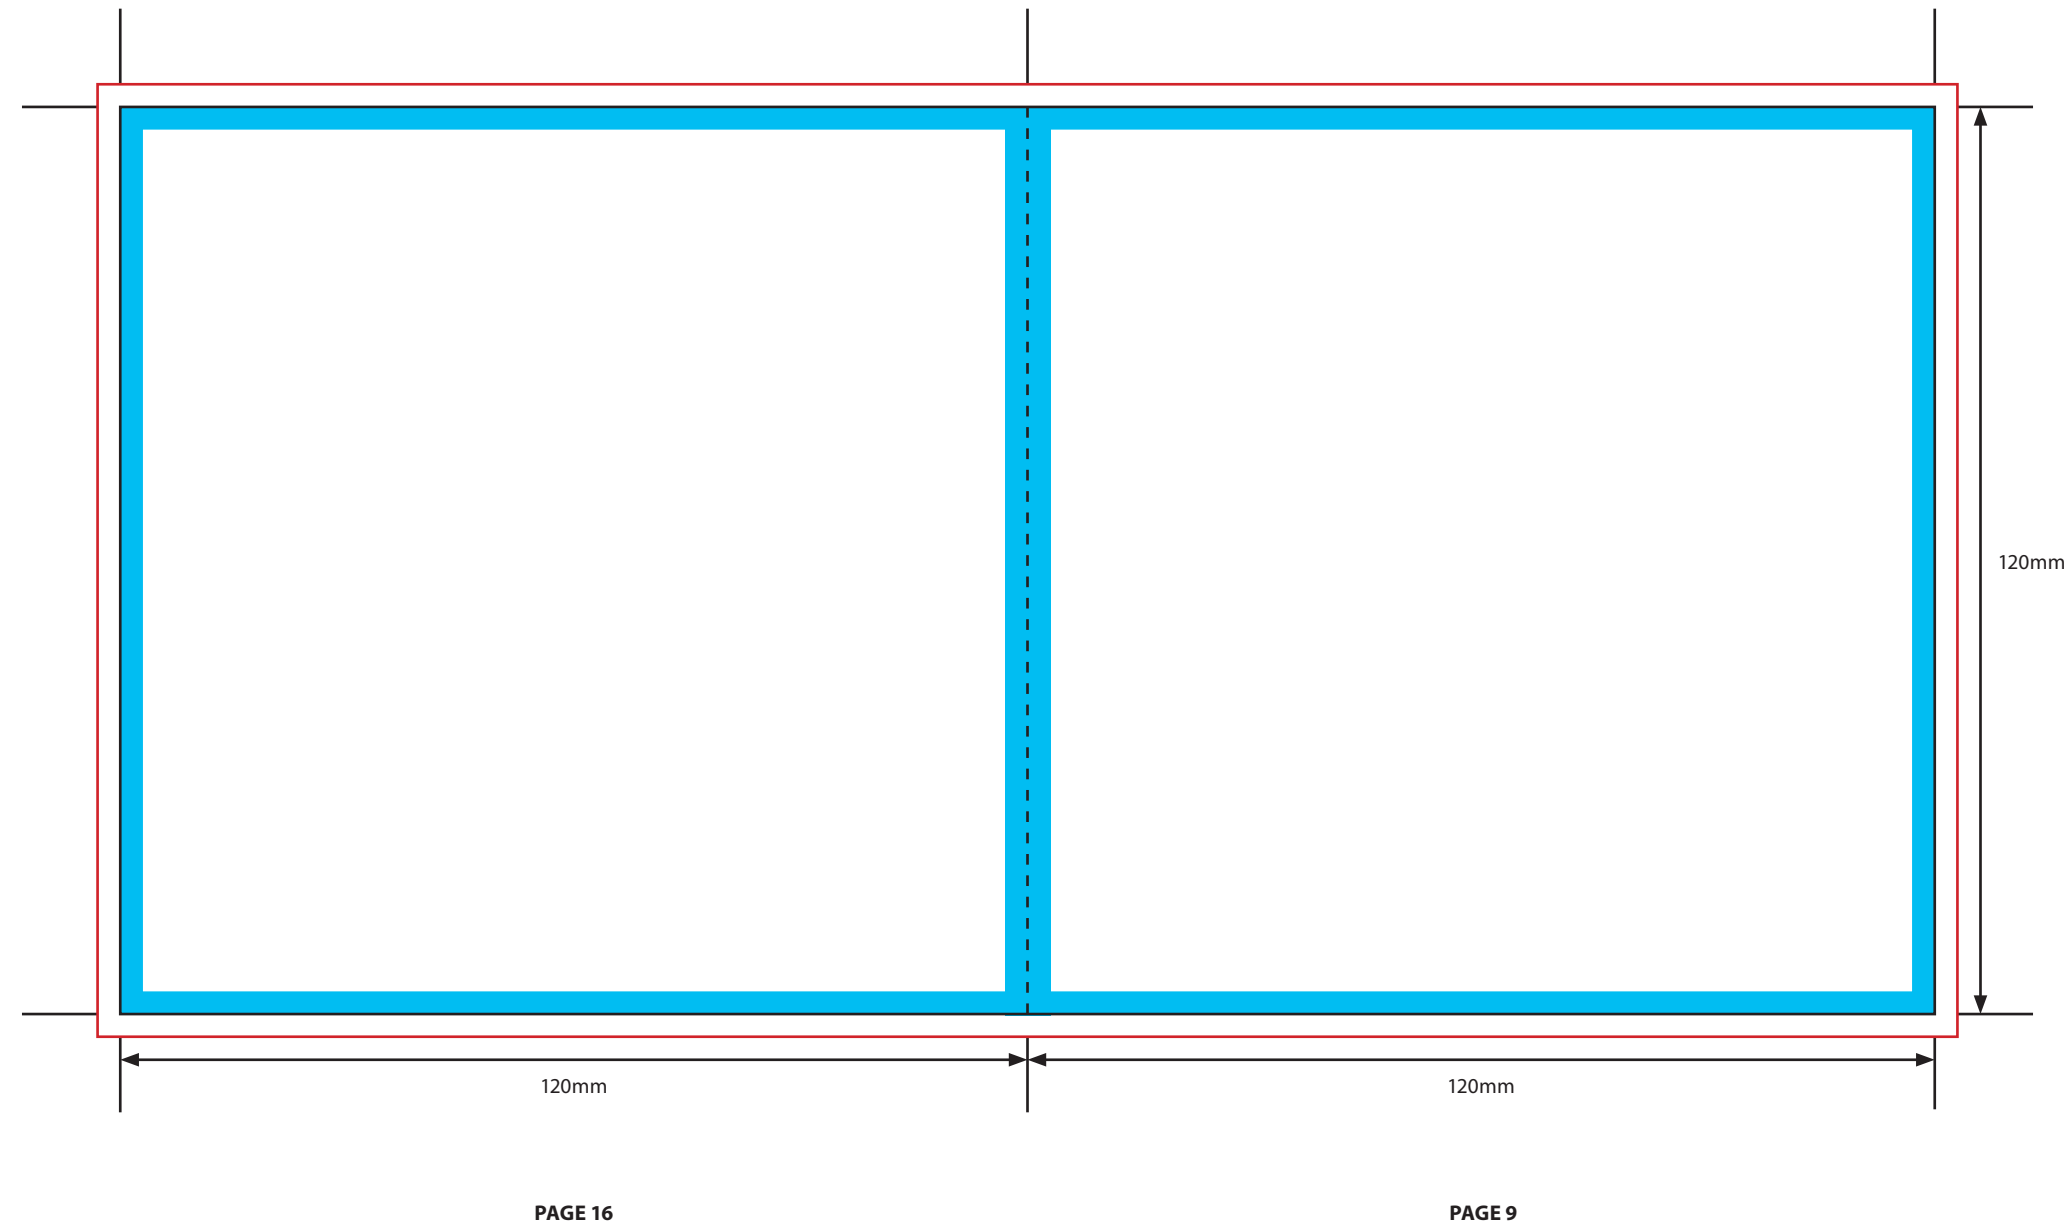

KEY

- Trim Line
- Fold Line
- 3mm Safety Area - *Important text and logos should not be in this area.*
- 3mm Required Bleed Area - *Background should extend to this line.*

PAGINATION GUIDE

24-1	18-7
2-23	8-17
22-3	16-9
4-21	10-15
20-5	14-11
6-19	12-13

AVAILABLE PAPER STOCKS *

- 130gsm Gloss Art Paper > *Standard*
- 140gsm Offset Uncoated Paper
- Heavier weights available, please ask

PAPER FINISHES AVAILABLE

- Gloss Machine Varnish > *Standard*
- Matt Machine Varnish
- Offset (Uncoated)
- Gloss UV
- Matt Lamination

Please click [here](#) for useful information on the best way to set up and supply your artwork.
For any further questions please email our design team [here](#).

Please ask your account manager if you would like to change the stock and/or finish, as prices may vary.
* Please note, not all card stocks are available on all templates. Please check with your account manager.