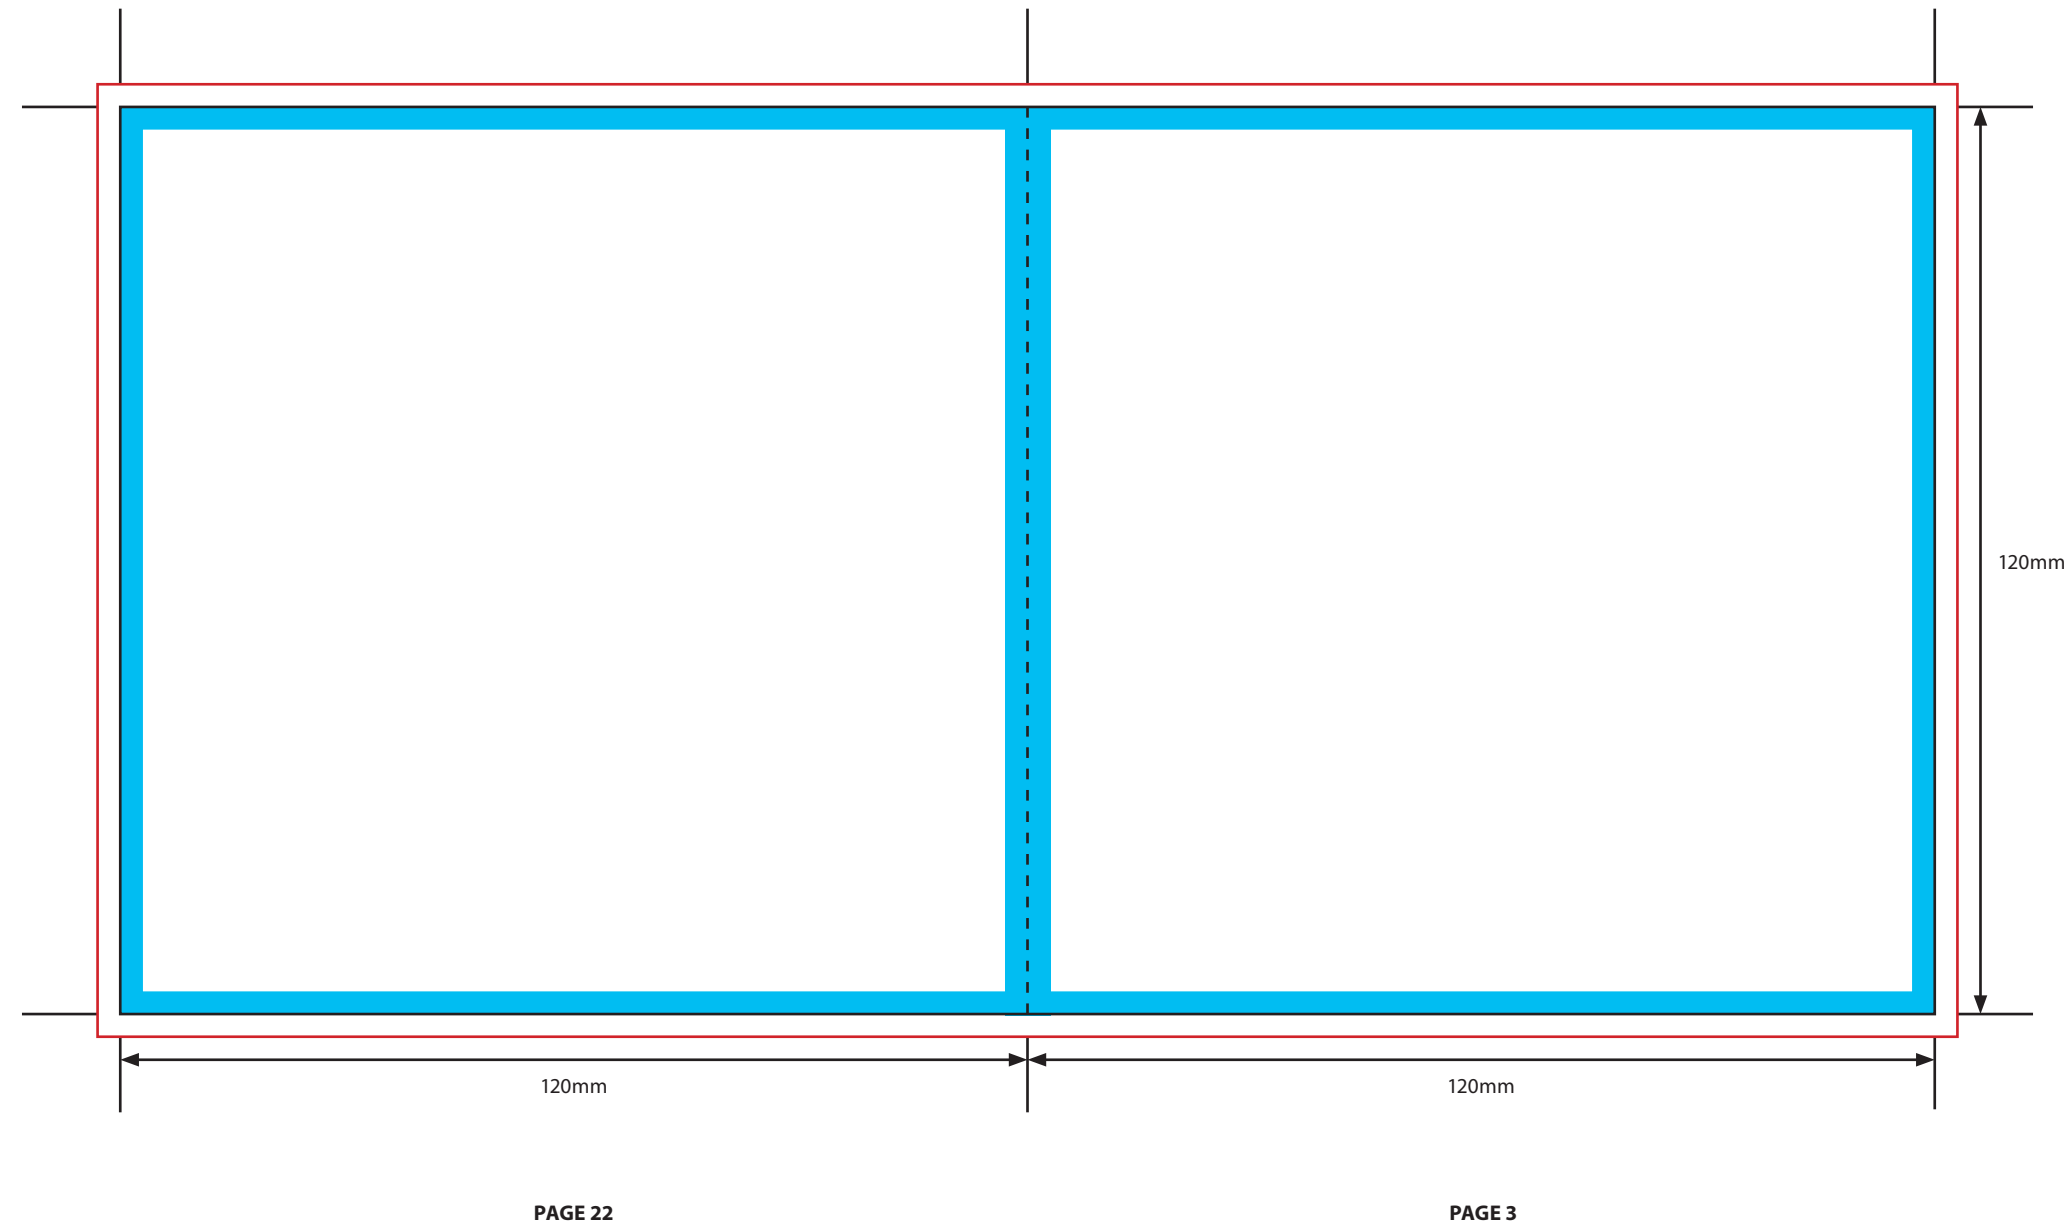

KEY

- Trim Line
- Fold Line
- 3mm Safety Area - *Important text and logos should not be in this area.*
- 3mm Required Bleed Area - *Background should extend to this line.*

PAGINATION GUIDE

24-1	18-7
2-23	8-17
22-3	16-9
4-21	10-15
20-5	14-11
6-19	12-13

AVAILABLE PAPER STOCKS *

- 130gsm Gloss Art Paper > *Standard*
- 140gsm Offset Uncoated Paper
- Heavier weights available, please ask

PAPER FINISHES AVAILABLE

- Gloss Machine Varnish > *Standard*
- Matt Machine Varnish
- Offset (Uncoated)
- Gloss UV
- Matt Lamination

Please click [here](#) for useful information on the best way to set up and supply your artwork.
For any further questions please email our design team [here](#).

Please ask your account manager if you would like to change the stock and/or finish, as prices may vary.
* Please note, not all card stocks are available on all templates. Please check with your account manager.