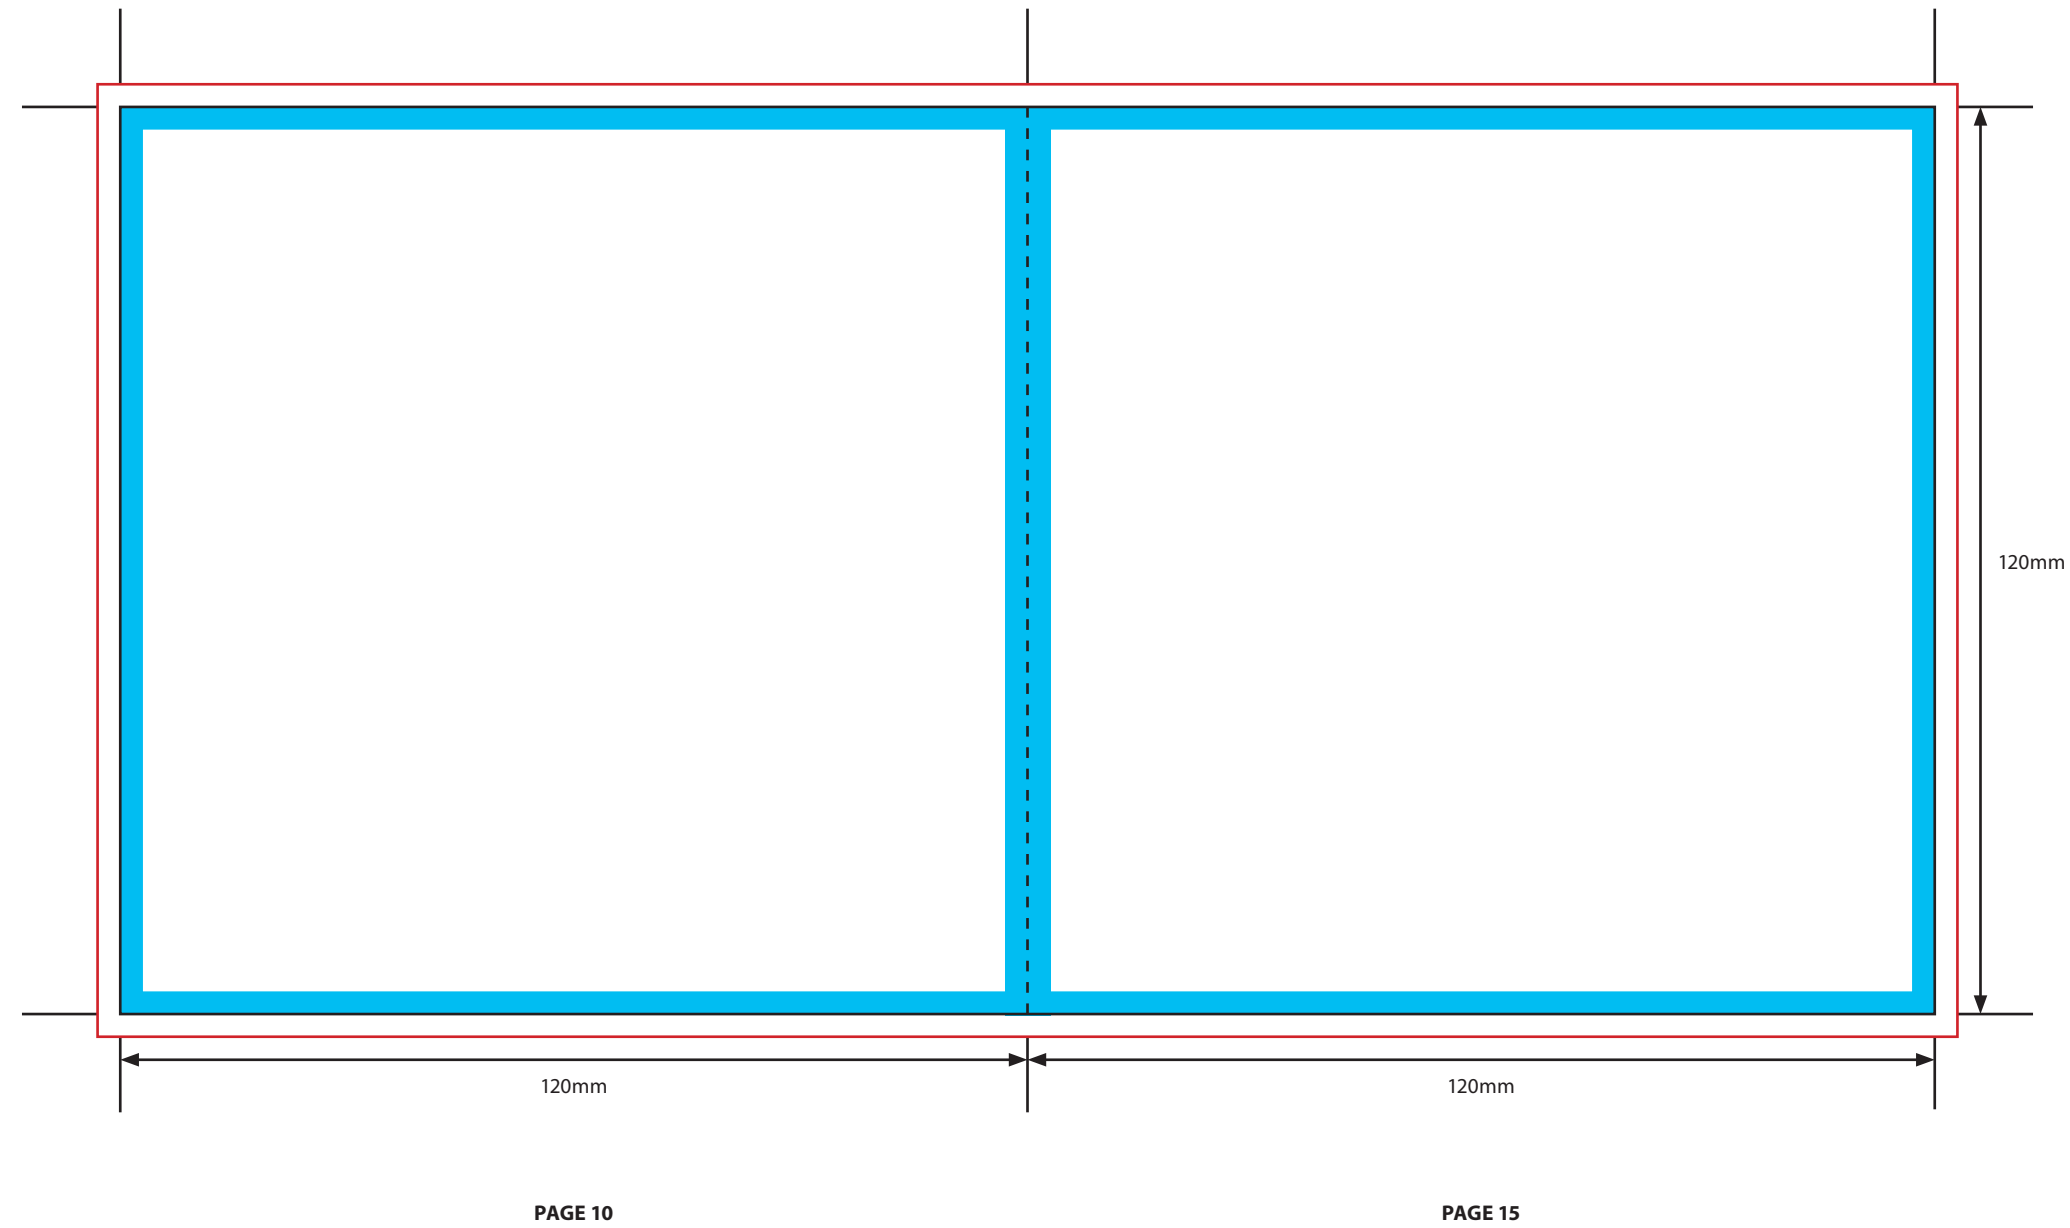

KEY

- Trim Line
- Fold Line
- 3mm Safety Area - *Important text and logos should not be in this area.*
- 3mm Required Bleed Area - *Background should extend to this line.*

PAGINATION GUIDE

24-1	18-7
2-23	8-17
22-3	16-9
4-21	10-15
20-5	14-11
6-19	12-13

AVAILABLE PAPER STOCKS *

- 130gsm Gloss Art Paper > *Standard*
- 140gsm Offset Uncoated Paper
- Heavier weights available, please ask

PAPER FINISHES AVAILABLE

- Gloss Machine Varnish > *Standard*
- Matt Machine Varnish
- Offset (Uncoated)
- Gloss UV
- Matt Lamination

Please click [here](#) for useful information on the best way to set up and supply your artwork.
For any further questions please email our design team [here](#).

Please ask your account manager if you would like to change the stock and/or finish, as prices may vary.
* Please note, not all card stocks are available on all templates. Please check with your account manager.