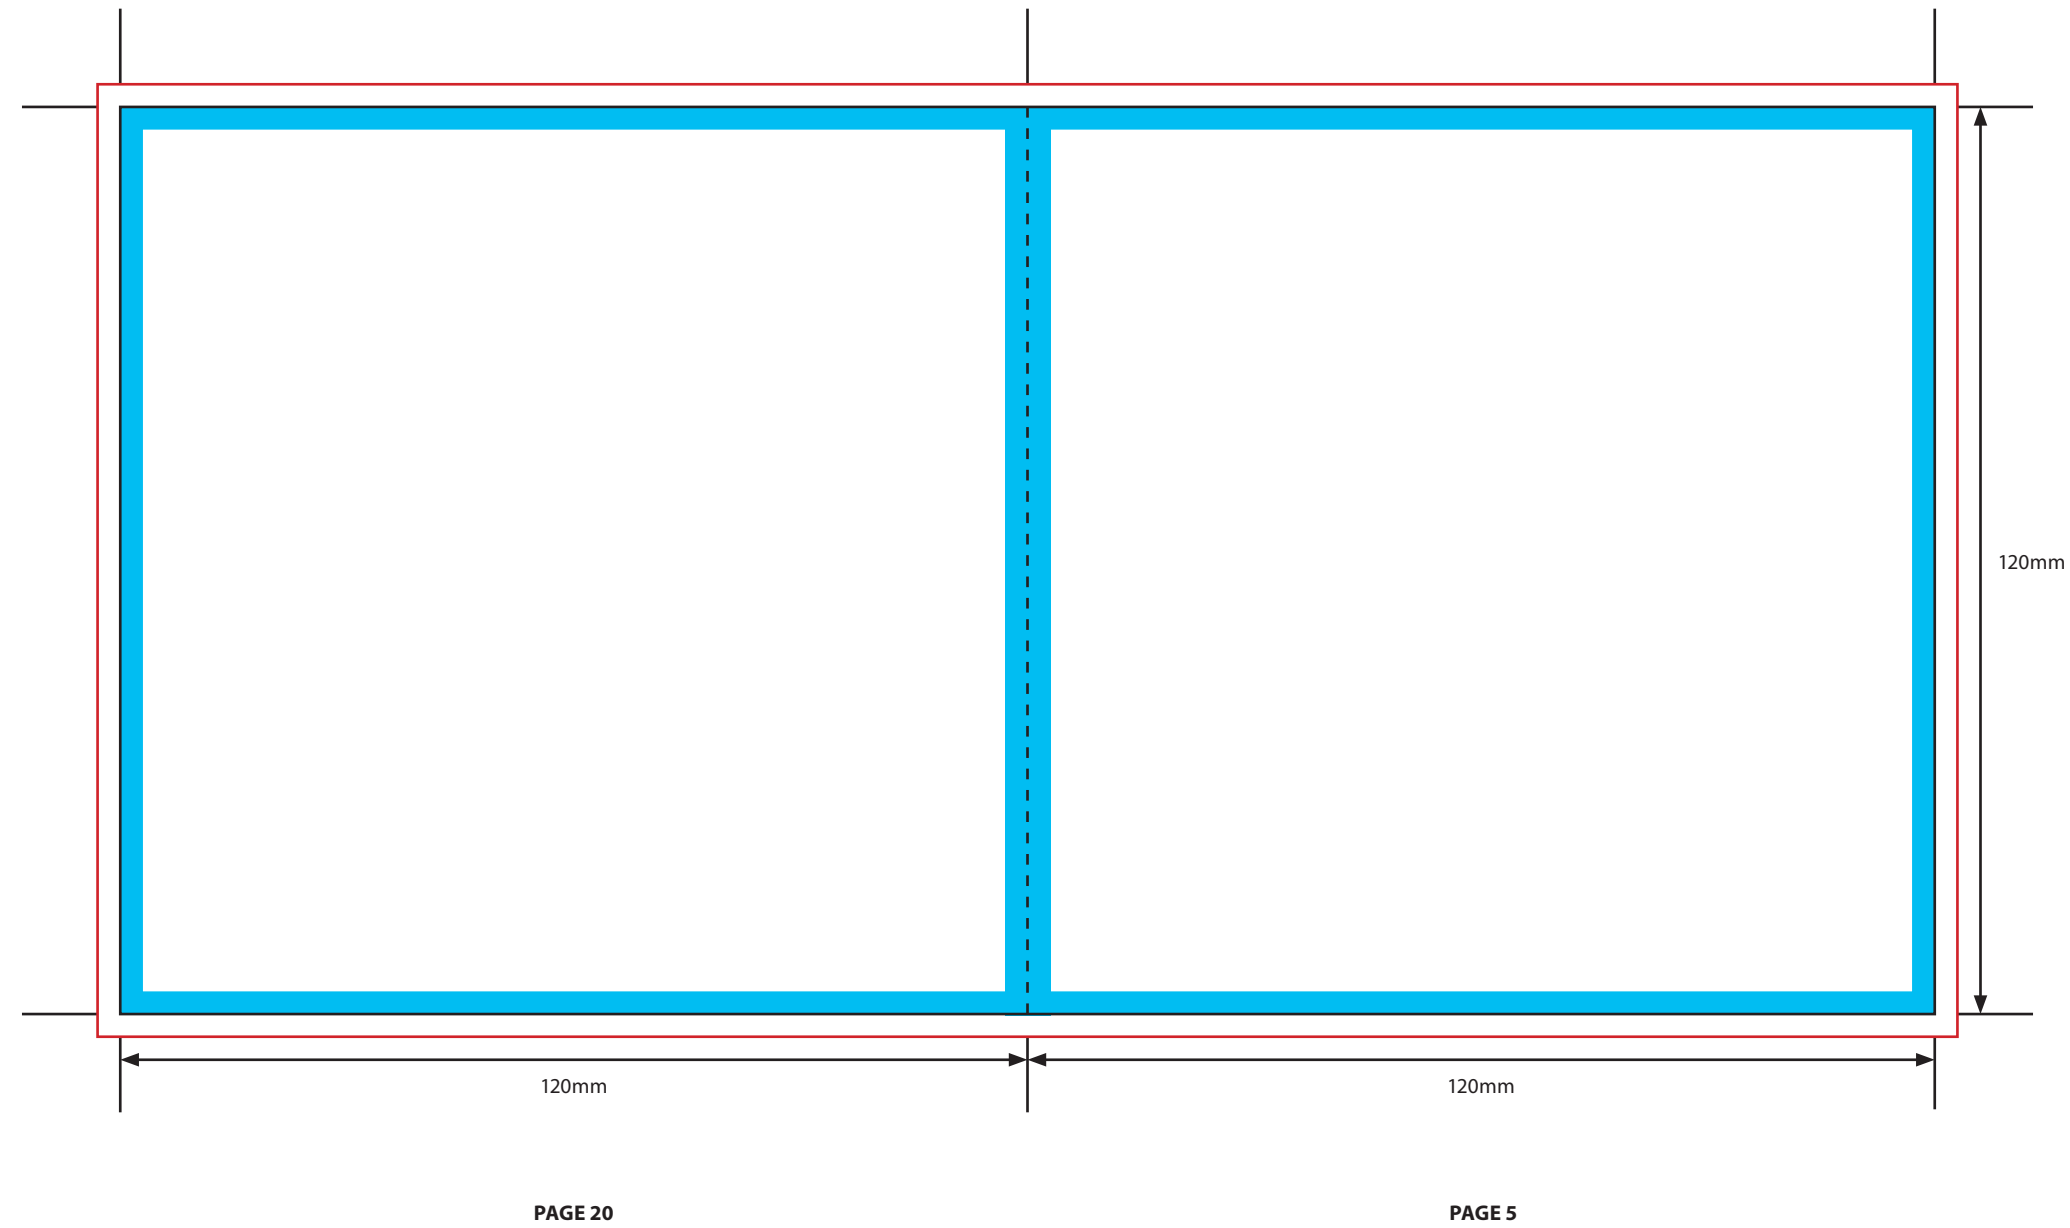

KEY

- Trim Line
- Fold Line
- 3mm Safety Area - *Important text and logos should not be in this area.*
- 3mm Required Bleed Area - *Background should extend to this line.*

PAGINATION GUIDE

24-1	18-7
2-23	8-17
22-3	16-9
4-21	10-15
20-5	14-11
6-19	12-13

AVAILABLE PAPER STOCKS *

- 130gsm Gloss Art Paper > *Standard*
- 140gsm Offset Uncoated Paper
- Heavier weights available, please ask

PAPER FINISHES AVAILABLE

- Gloss Machine Varnish > *Standard*
- Matt Machine Varnish
- Offset (Uncoated)
- Gloss UV
- Matt Lamination

Please click [here](#) for useful information on the best way to set up and supply your artwork.
For any further questions please email our design team [here](#).

Please ask your account manager if you would like to change the stock and/or finish, as prices may vary.
* Please note, not all card stocks are available on all templates. Please check with your account manager.