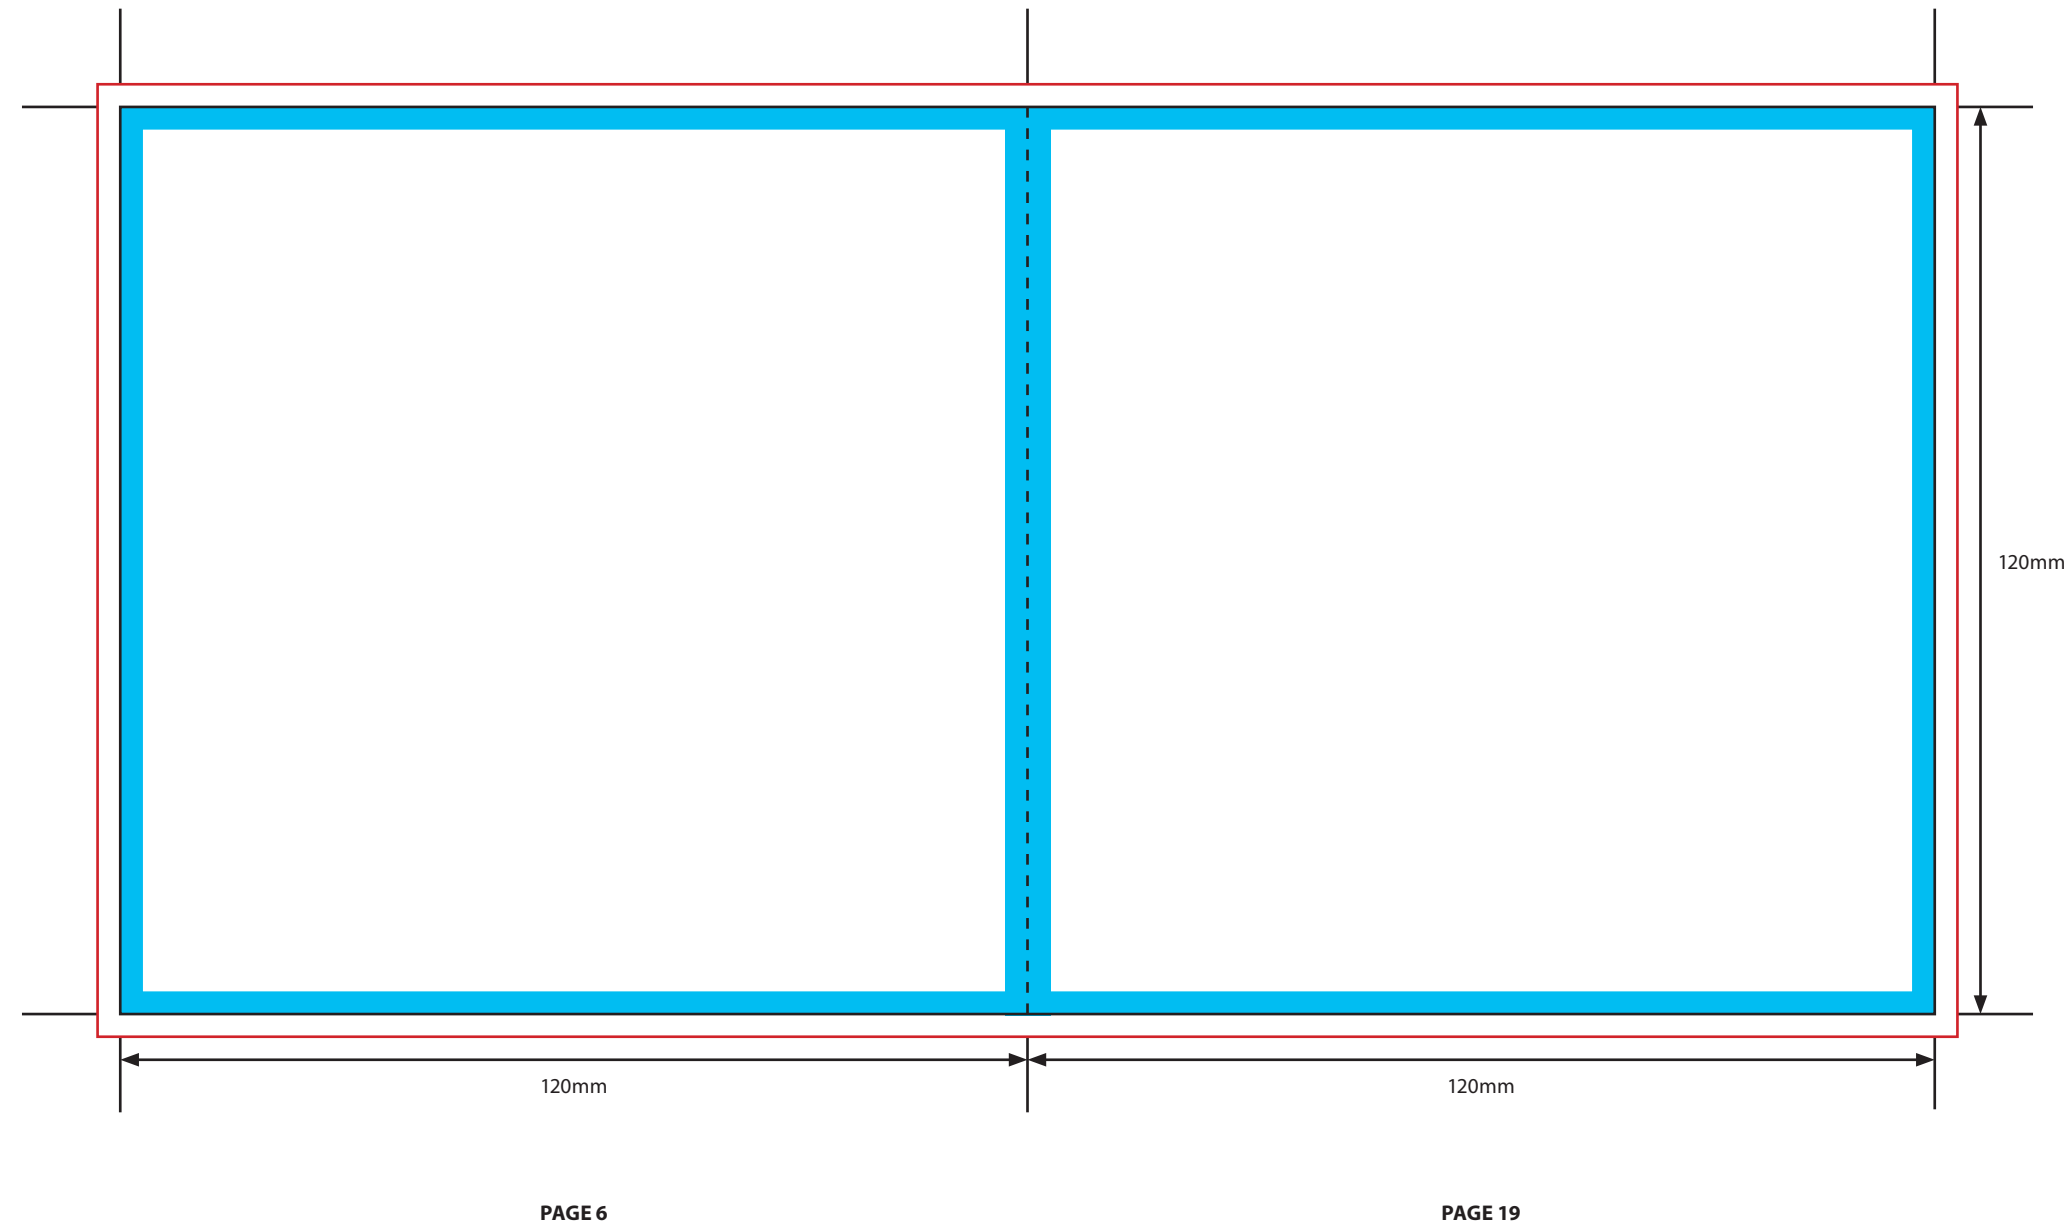

KEY

- Trim Line
- Fold Line
- 3mm Safety Area - *Important text and logos should not be in this area.*
- 3mm Required Bleed Area - *Background should extend to this line.*

PAGINATION GUIDE

24-1	18-7
2-23	8-17
22-3	16-9
4-21	10-15
20-5	14-11
6-19	12-13

AVAILABLE PAPER STOCKS *

- 130gsm Gloss Art Paper > *Standard*
- 140gsm Offset Uncoated Paper
- Heavier weights available, please ask

PAPER FINISHES AVAILABLE

- Gloss Machine Varnish > *Standard*
- Matt Machine Varnish
- Offset (Uncoated)
- Gloss UV
- Matt Lamination

Please click [here](#) for useful information on the best way to set up and supply your artwork.
For any further questions please email our design team [here](#).

Please ask your account manager if you would like to change the stock and/or finish, as prices may vary.
* Please note, not all card stocks are available on all templates. Please check with your account manager.