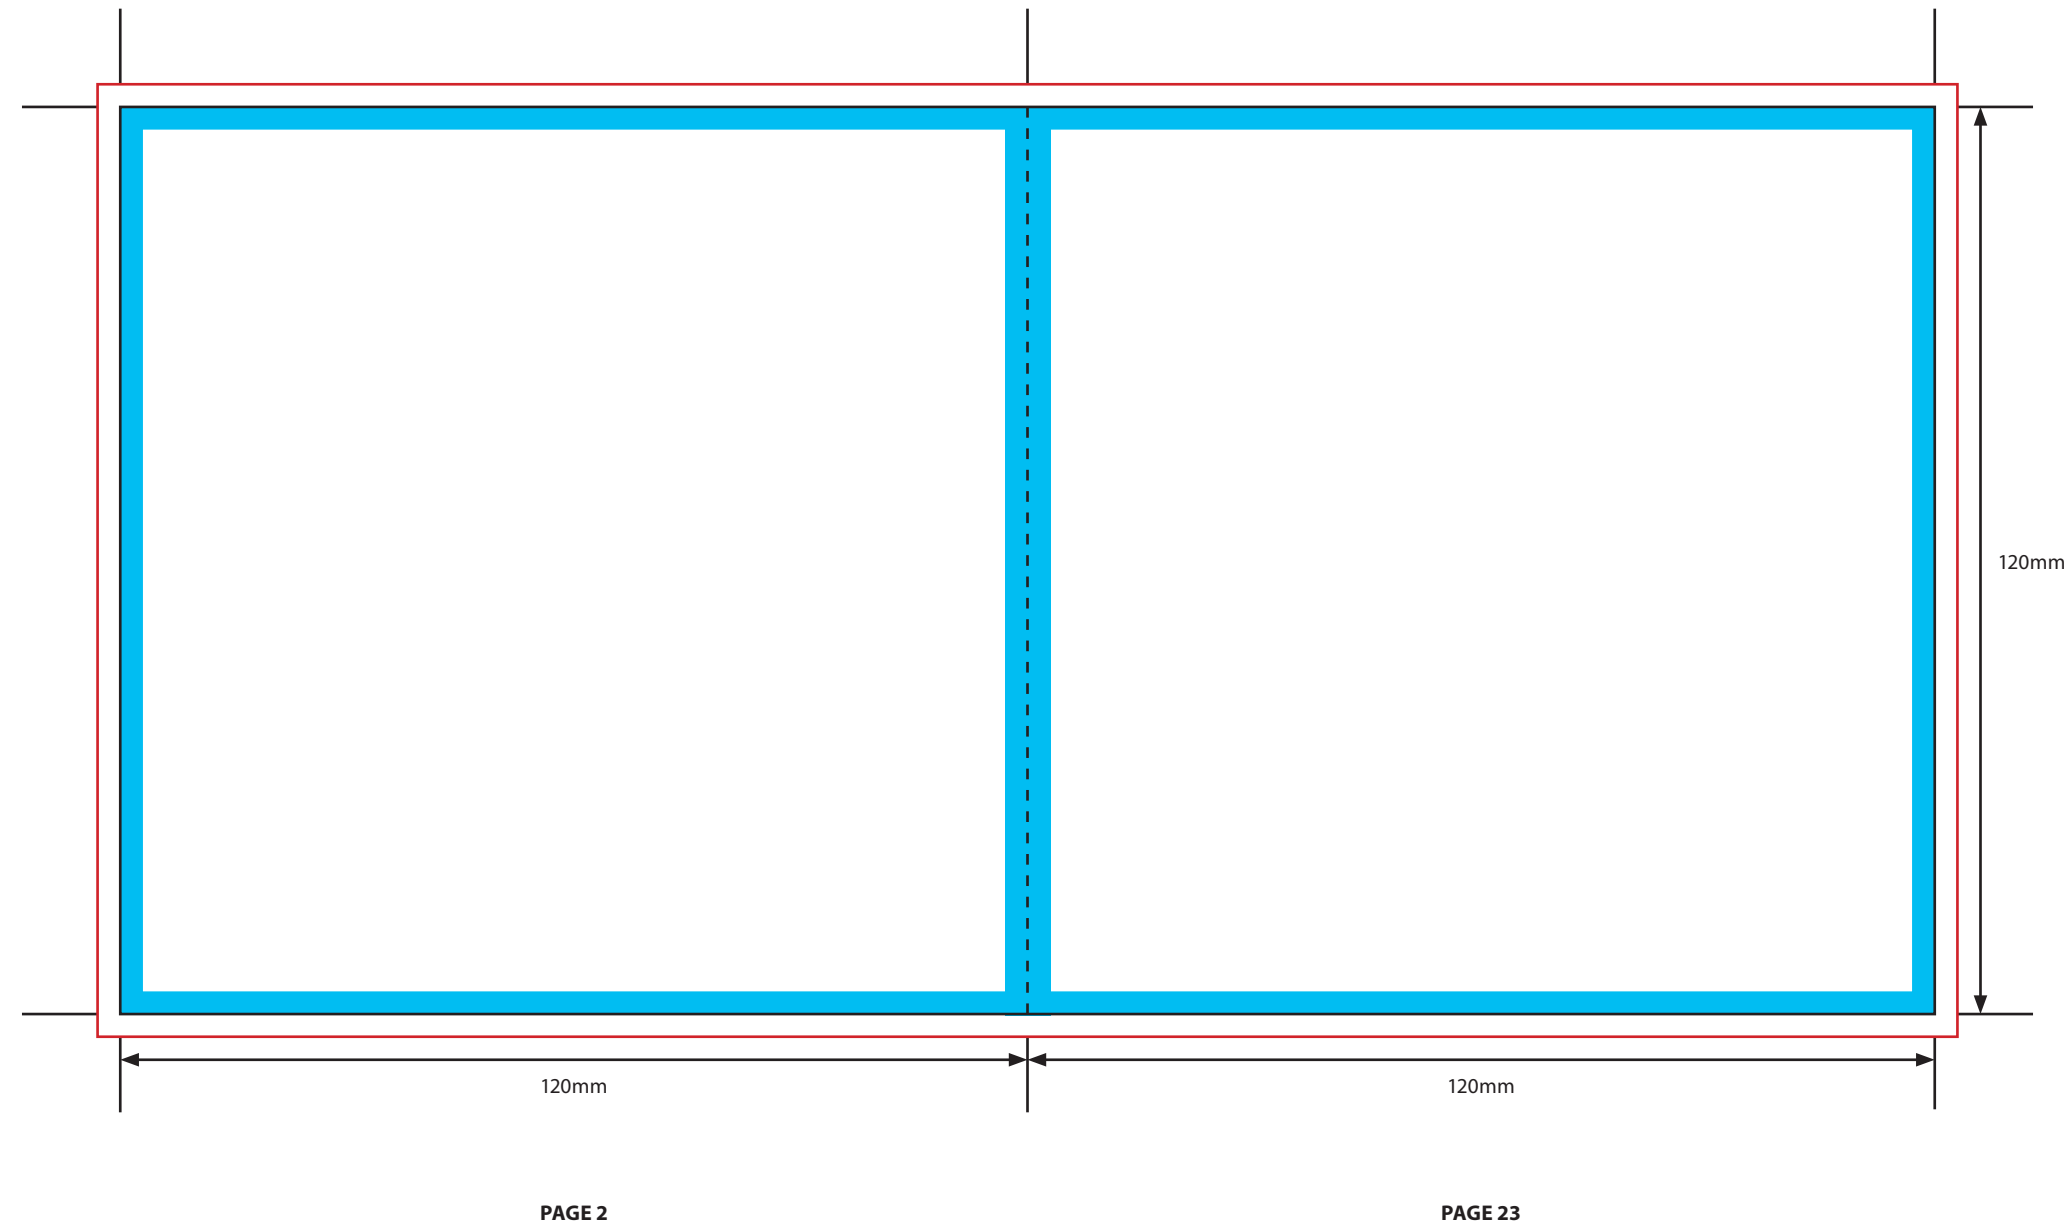

KEY

- Trim Line
- - - - - Fold Line
- 3mm Safety Area - *Important text and logos should not be in this area.*
- 3mm Required Bleed Area - *Background should extend to this line.*

PAGINATION GUIDE

24-1	18-7
2-23	8-17
22-3	16-9
4-21	10-15
20-5	14-11
6-19	12-13

AVAILABLE PAPER STOCKS *

- 130gsm Gloss Art Paper > *Standard*
- 140gsm Offset Uncoated Paper
- Heavier weights available, please ask

PAPER FINISHES AVAILABLE

- Gloss Machine Varnish > *Standard*
- Matt Machine Varnish
- Offset (Uncoated)
- Gloss UV
- Matt Lamination

Please click [here](#) for useful information on the best way to set up and supply your artwork.
For any further questions please email our design team [here](#).

Please ask your account manager if you would like to change the stock and/or finish, as prices may vary.
* Please note, not all card stocks are available on all templates. Please check with your account manager.