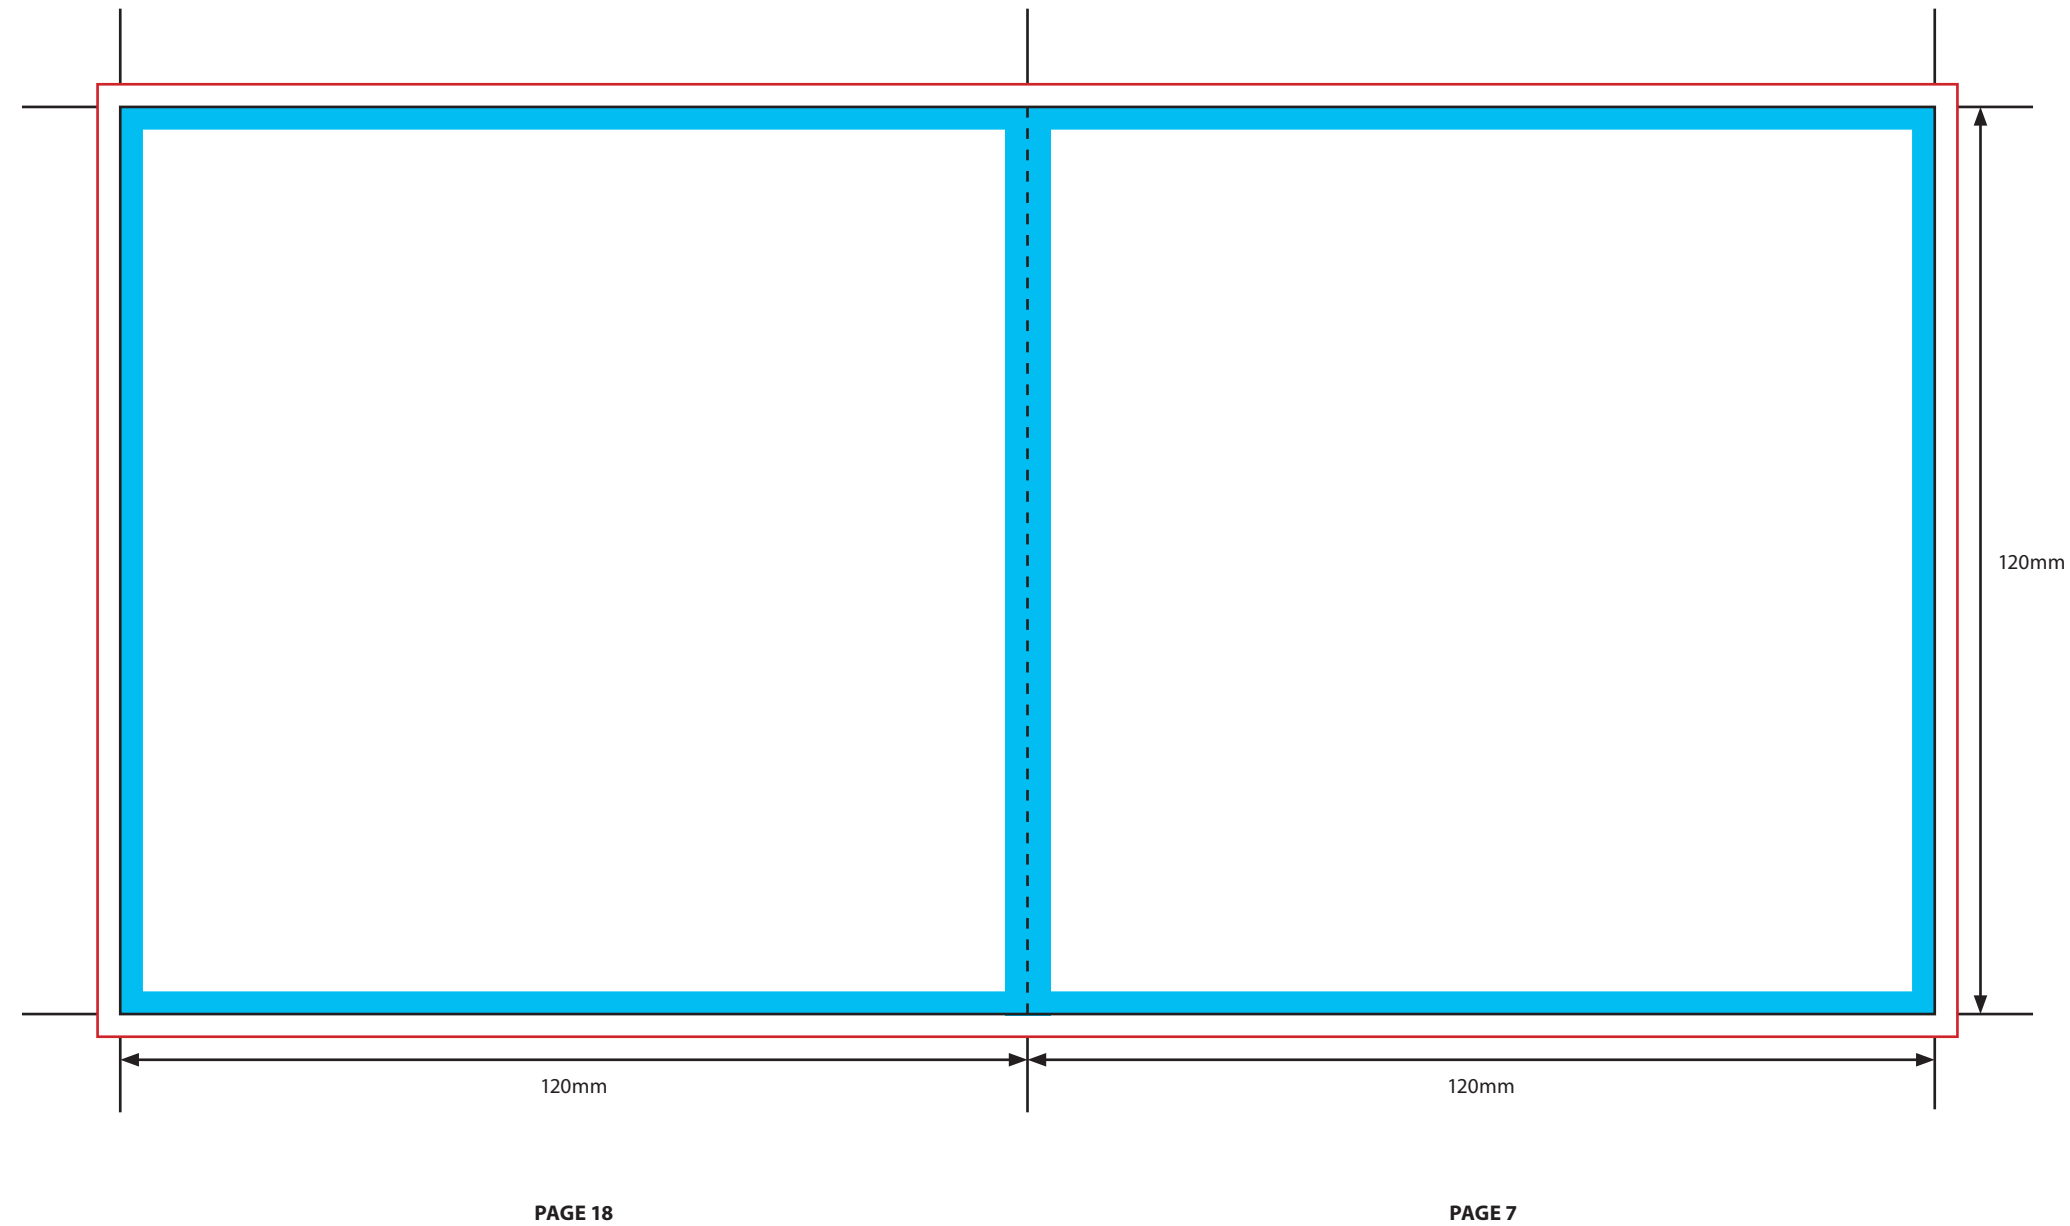

KEY

- Trim Line
- Fold Line
- 3mm Safety Area - *Important text and logos should not be in this area.*
- 3mm Required Bleed Area - *Background should extend to this line.*

PAGINATION GUIDE

24-1	18-7
2-23	8-17
22-3	16-9
4-21	10-15
20-5	14-11
6-19	12-13

AVAILABLE PAPER STOCKS *

- 130gsm Gloss Art Paper > *Standard*
- 140gsm Offset Uncoated Paper
- Heavier weights available, please ask

PAPER FINISHES AVAILABLE

- Gloss Machine Varnish > *Standard*
- Matt Machine Varnish
- Offset (Uncoated)
- Gloss UV
- Matt Lamination

Please click [here](#) for useful information on the best way to set up and supply your artwork.
For any further questions please email our design team [here](#).

Please ask your account manager if you would like to change the stock and/or finish, as prices may vary.
* Please note, not all card stocks are available on all templates. Please check with your account manager.