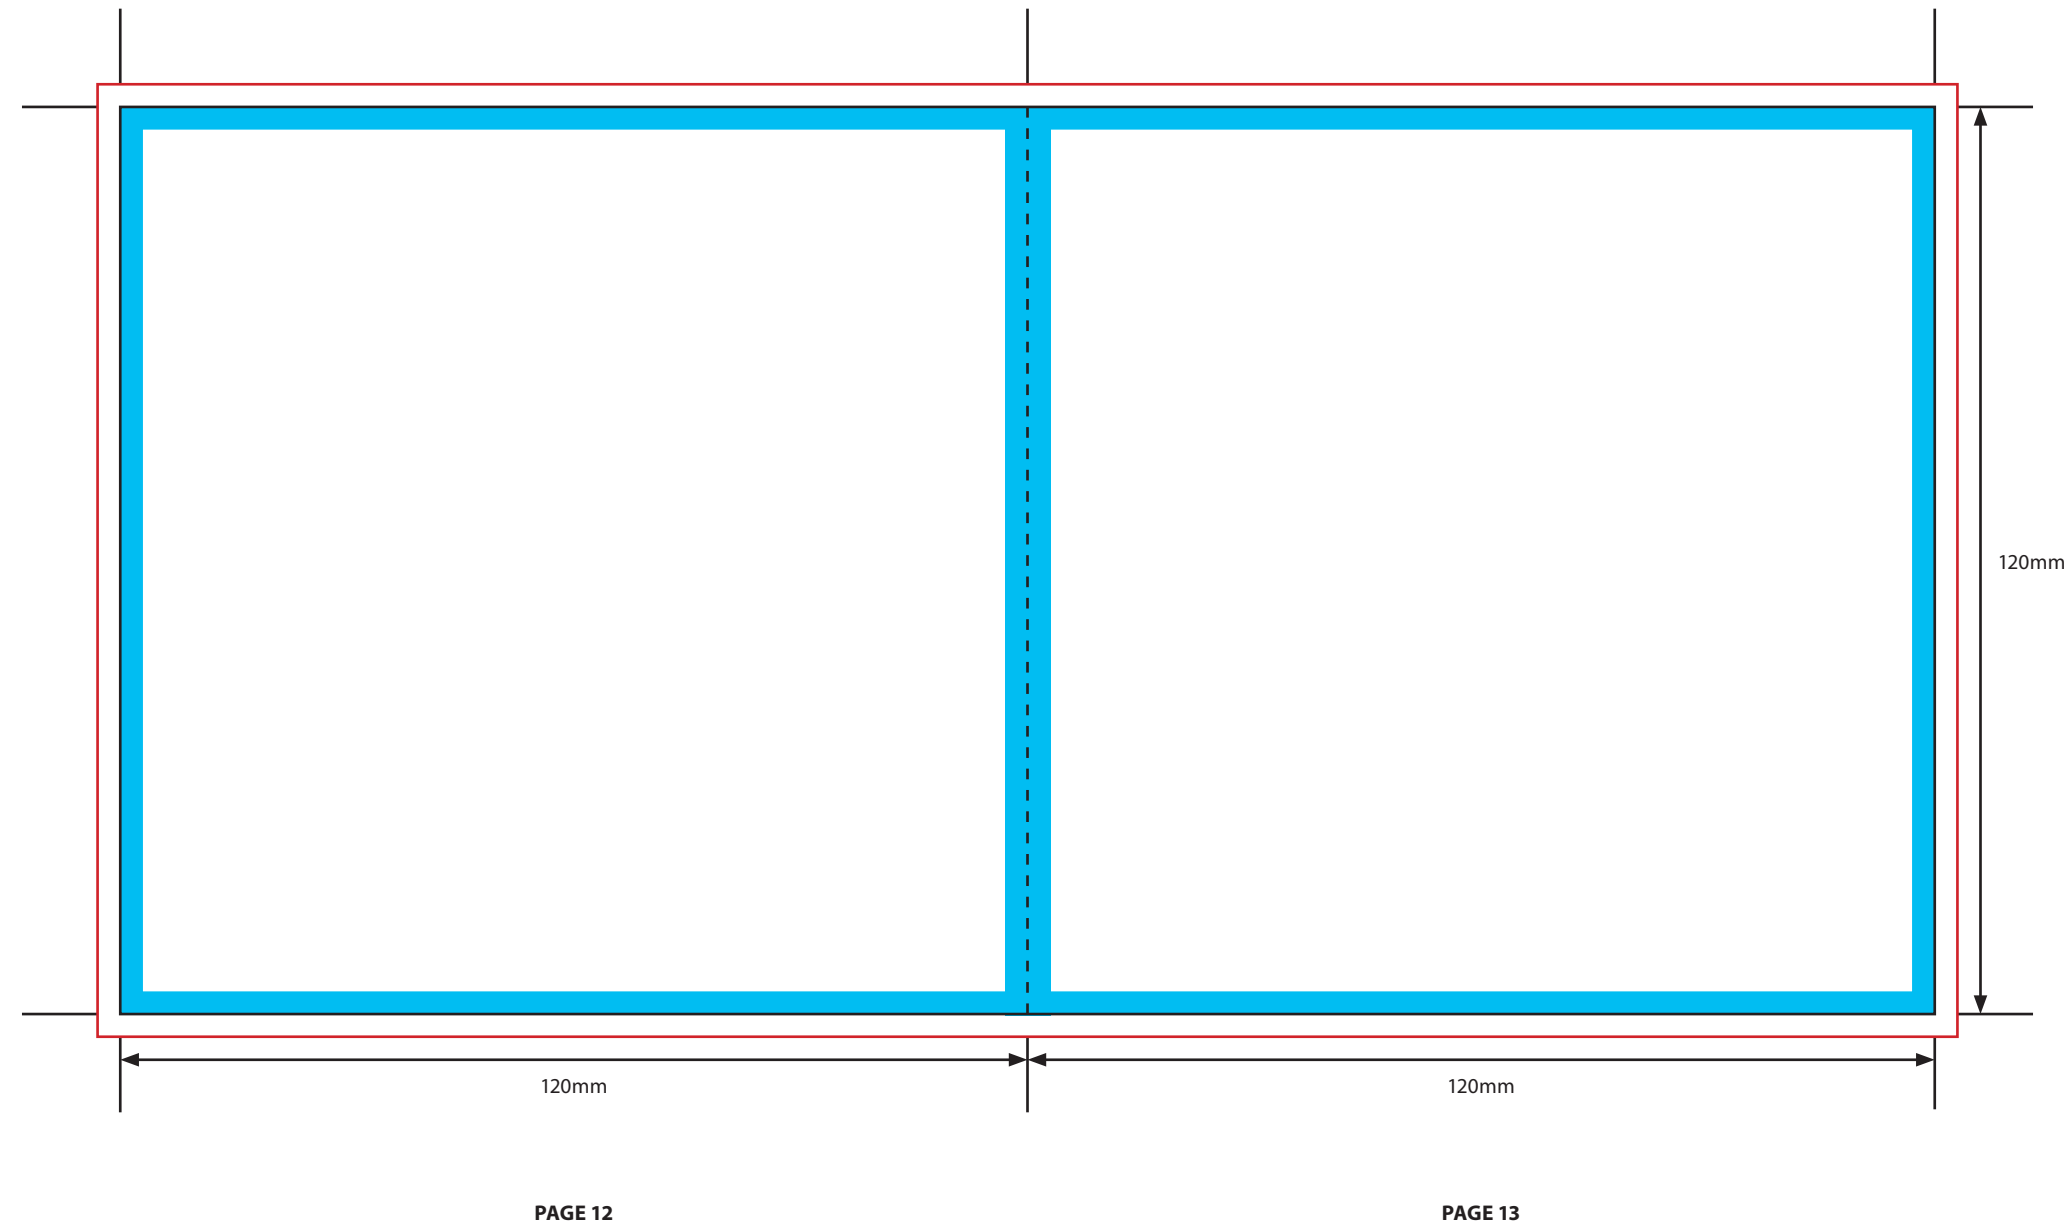

KEY

- Trim Line
- Fold Line
- 3mm Safety Area - *Important text and logos should not be in this area.*
- 3mm Required Bleed Area - *Background should extend to this line.*

PAGINATION GUIDE

24-1	18-7
2-23	8-17
22-3	16-9
4-21	10-15
20-5	14-11
6-19	12-13

AVAILABLE PAPER STOCKS *

- 130gsm Gloss Art Paper > *Standard*
- 140gsm Offset Uncoated Paper
- Heavier weights available, please ask

PAPER FINISHES AVAILABLE

- Gloss Machine Varnish > *Standard*
- Matt Machine Varnish
- Offset (Uncoated)
- Gloss UV
- Matt Lamination

Please click [here](#) for useful information on the best way to set up and supply your artwork.
For any further questions please email our design team [here](#).

Please ask your account manager if you would like to change the stock and/or finish, as prices may vary.
* Please note, not all card stocks are available on all templates. Please check with your account manager.