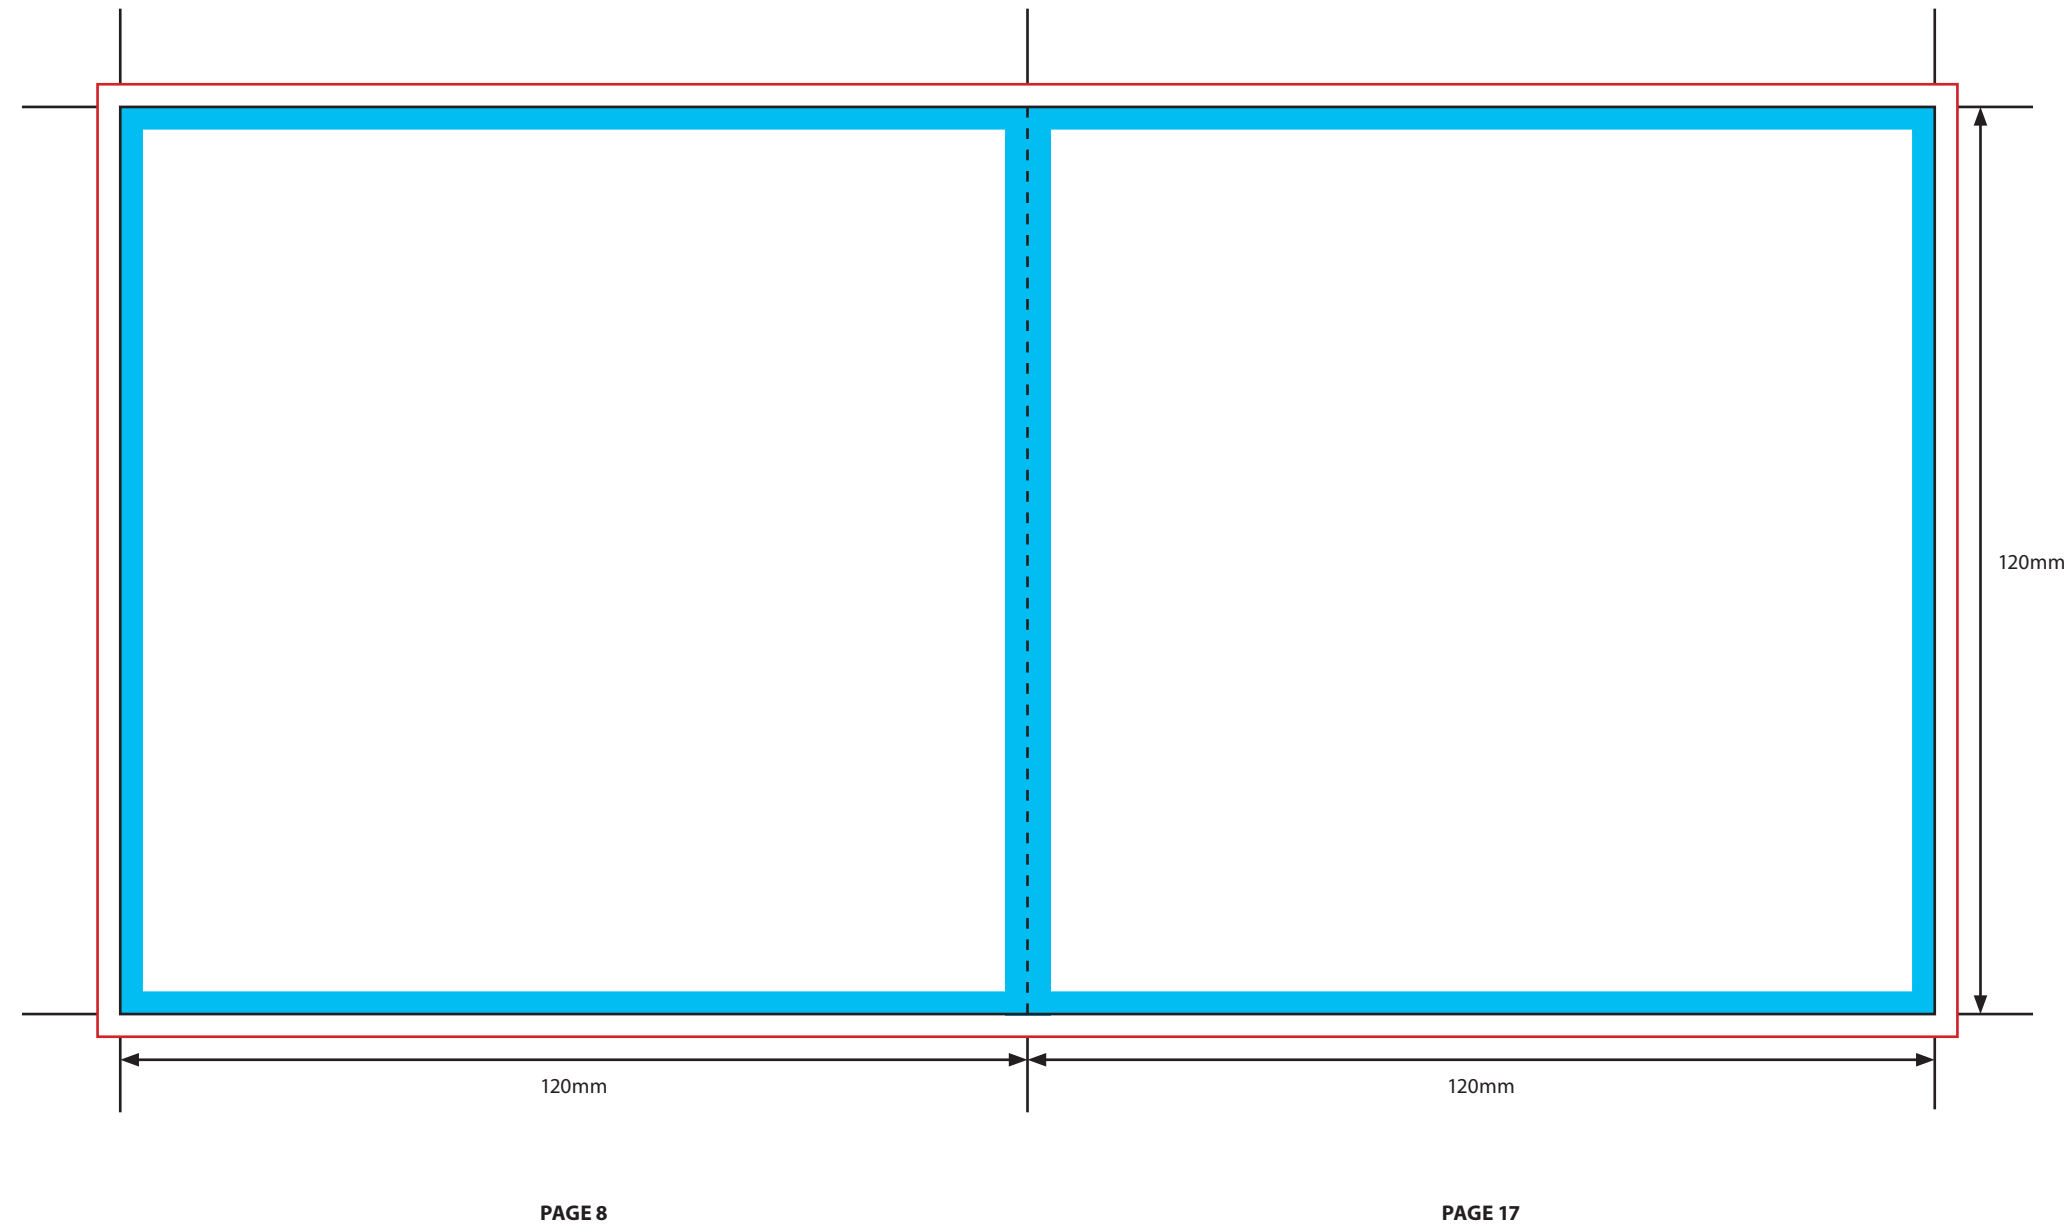

KEY

- Trim Line
- Fold Line
- 3mm Safety Area - *Important text and logos should not be in this area.*
- 3mm Required Bleed Area - *Background should extend to this line.*

PAGINATION GUIDE

24-1	18-7
2-23	8-17
22-3	16-9
4-21	10-15
20-5	14-11
6-19	12-13

AVAILABLE PAPER STOCKS *

- 130gsm Gloss Art Paper > *Standard*
- 140gsm Offset Uncoated Paper
- Heavier weights available, please ask

PAPER FINISHES AVAILABLE

- Gloss Machine Varnish > *Standard*
- Matt Machine Varnish
- Offset (Uncoated)
- Gloss UV
- Matt Lamination

Please click [here](#) for useful information on the best way to set up and supply your artwork.
For any further questions please email our design team [here](#).

Please ask your account manager if you would like to change the stock and/or finish, as prices may vary.
* Please note, not all card stocks are available on all templates. Please check with your account manager.