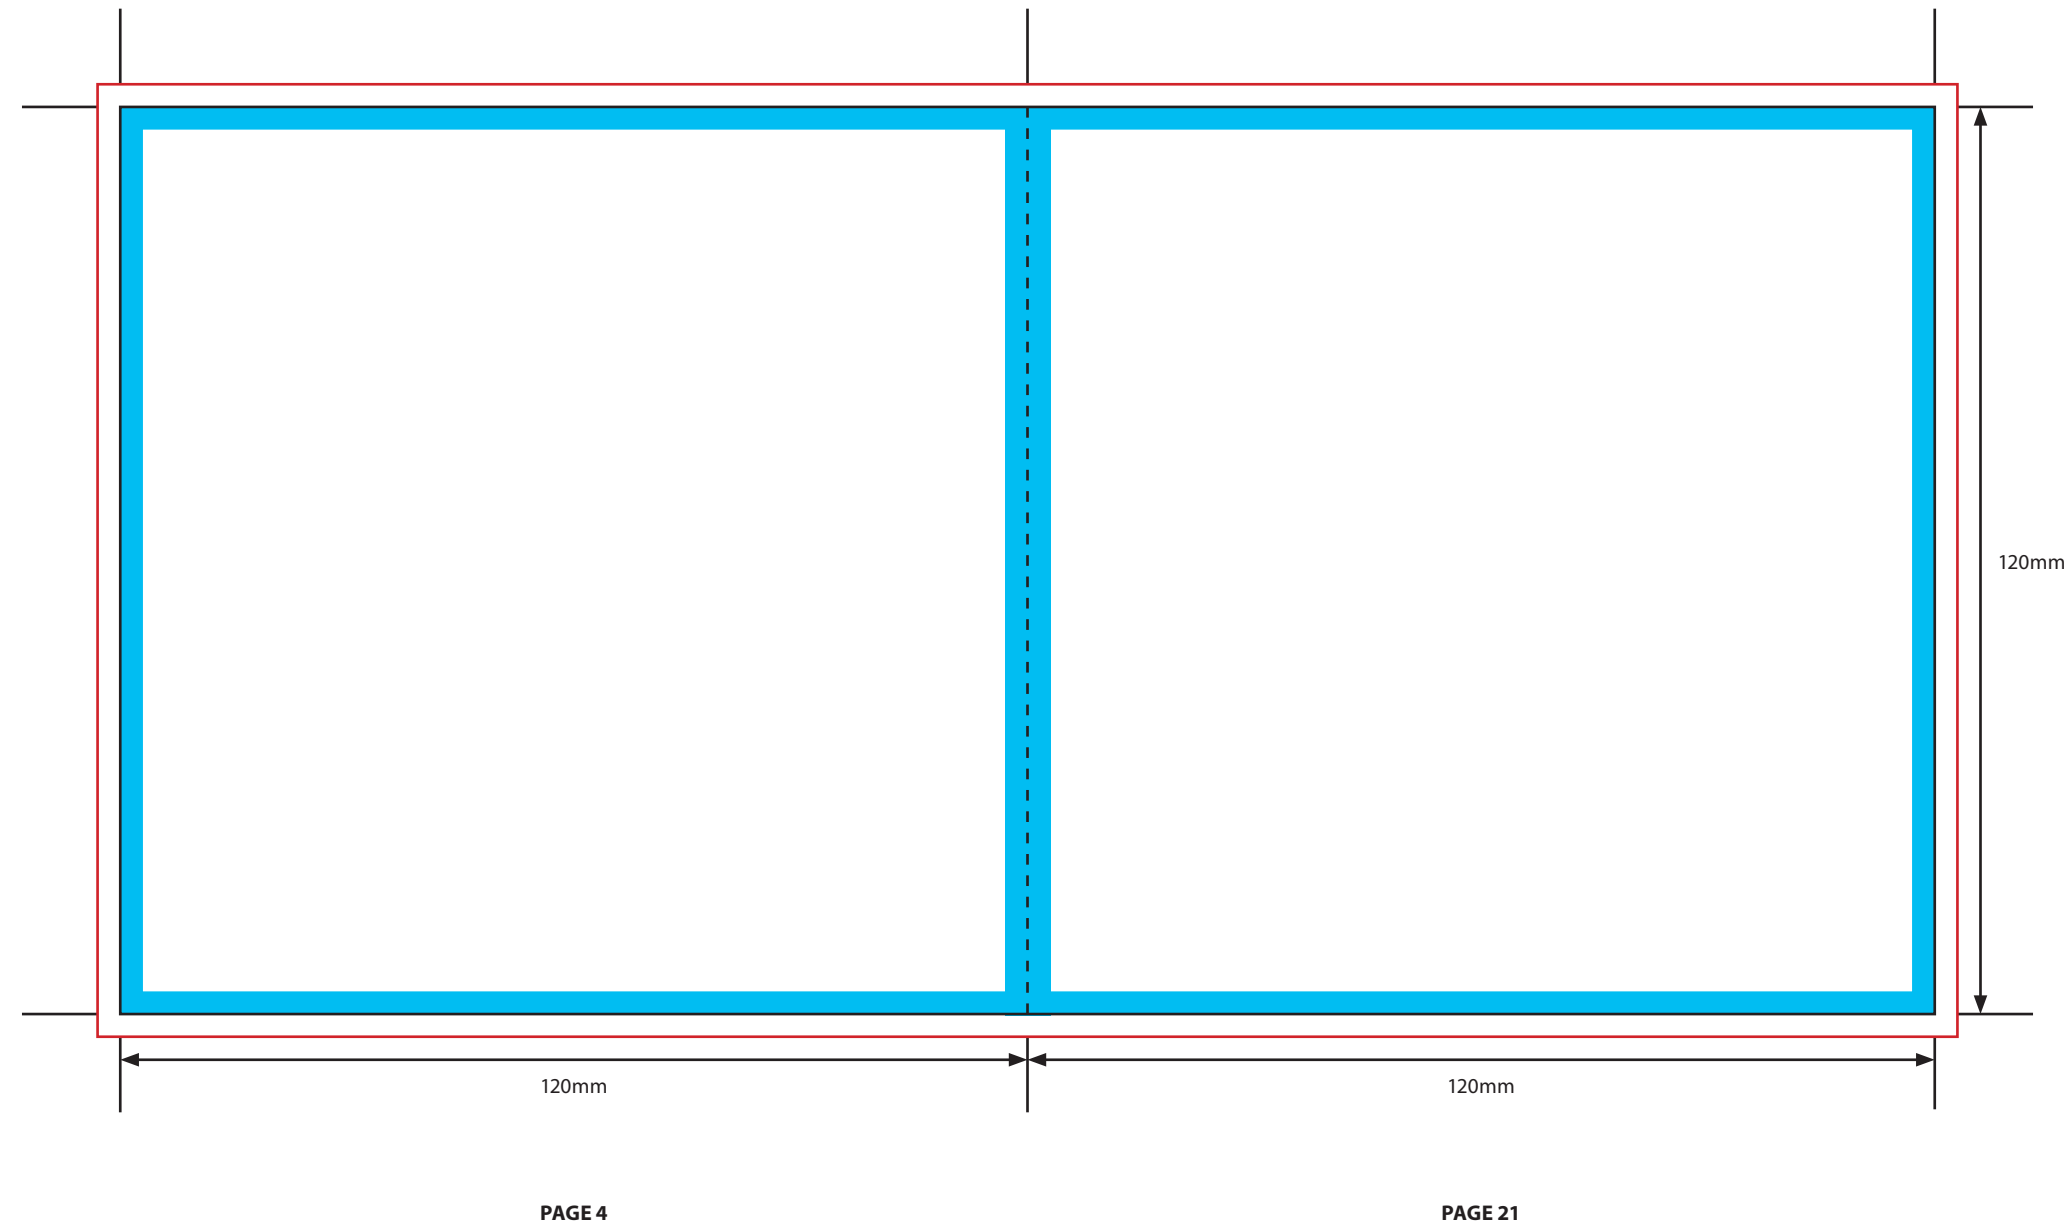

KEY

- Trim Line
- Fold Line
- 3mm Safety Area - *Important text and logos should not be in this area.*
- 3mm Required Bleed Area - *Background should extend to this line.*

PAGINATION GUIDE

24-1	18-7
2-23	8-17
22-3	16-9
4-21	10-15
20-5	14-11
6-19	12-13

AVAILABLE PAPER STOCKS *

- 130gsm Gloss Art Paper > *Standard*
- 140gsm Offset Uncoated Paper
- Heavier weights available, please ask

PAPER FINISHES AVAILABLE

- Gloss Machine Varnish > *Standard*
- Matt Machine Varnish
- Offset (Uncoated)
- Gloss UV
- Matt Lamination

Please click [here](#) for useful information on the best way to set up and supply your artwork.
For any further questions please email our design team [here](#).

Please ask your account manager if you would like to change the stock and/or finish, as prices may vary.
* Please note, not all card stocks are available on all templates. Please check with your account manager.