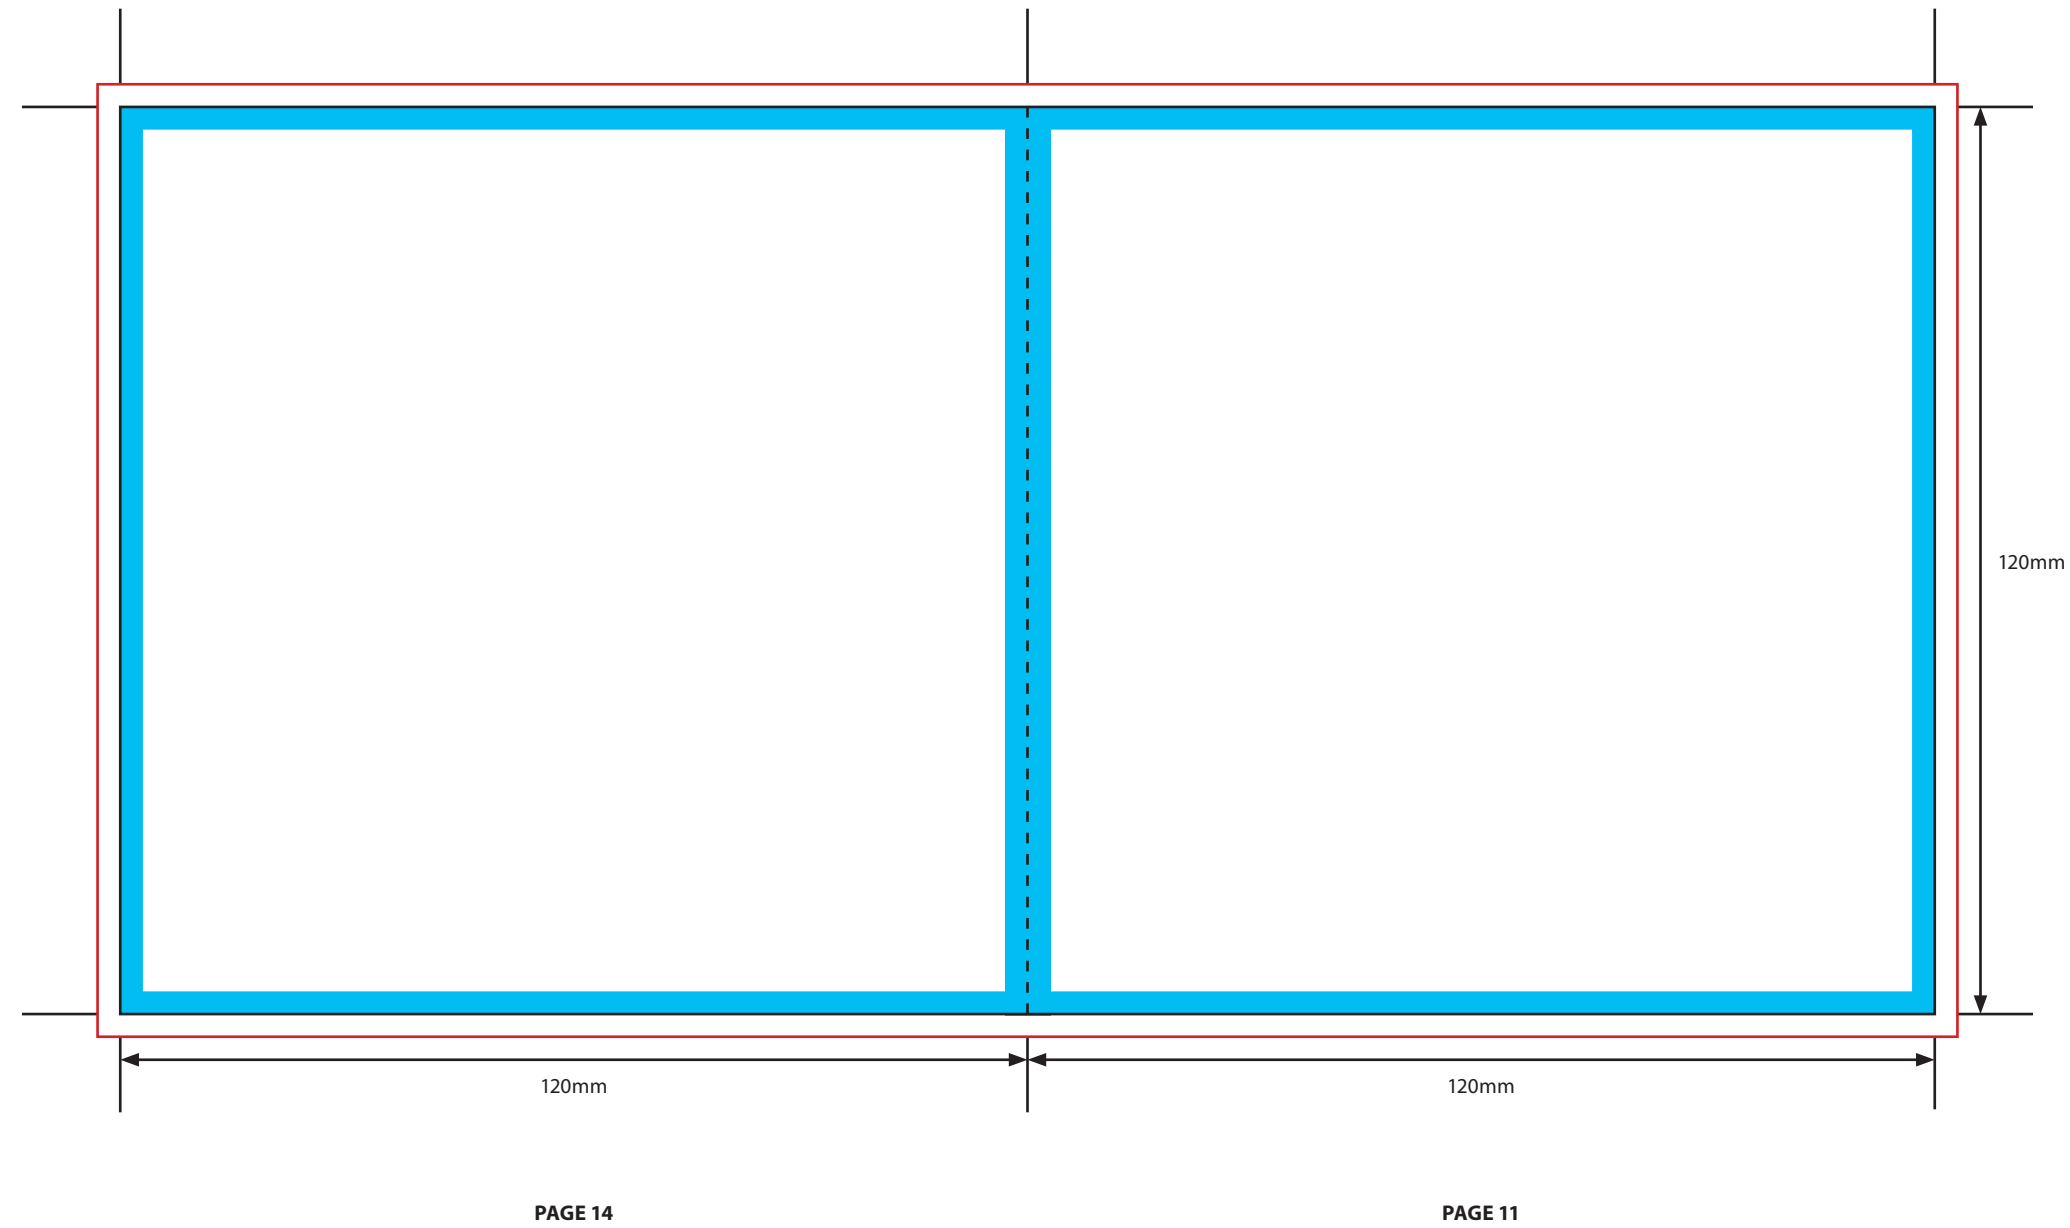

KEY

- Trim Line
- Fold Line
- 3mm Safety Area - *Important text and logos should not be in this area.*
- 3mm Required Bleed Area - *Background should extend to this line.*

PAGINATION GUIDE

24-1	18-7
2-23	8-17
22-3	16-9
4-21	10-15
20-5	14-11
6-19	12-13

AVAILABLE PAPER STOCKS *

- 130gsm Gloss Art Paper > *Standard*
- 140gsm Offset Uncoated Paper
- Heavier weights available, please ask

PAPER FINISHES AVAILABLE

- Gloss Machine Varnish > *Standard*
- Matt Machine Varnish
- Offset (Uncoated)
- Gloss UV
- Matt Lamination

Please click [here](#) for useful information on the best way to set up and supply your artwork.
For any further questions please email our design team [here](#).

Please ask your account manager if you would like to change the stock and/or finish, as prices may vary.
* Please note, not all card stocks are available on all templates. Please check with your account manager.