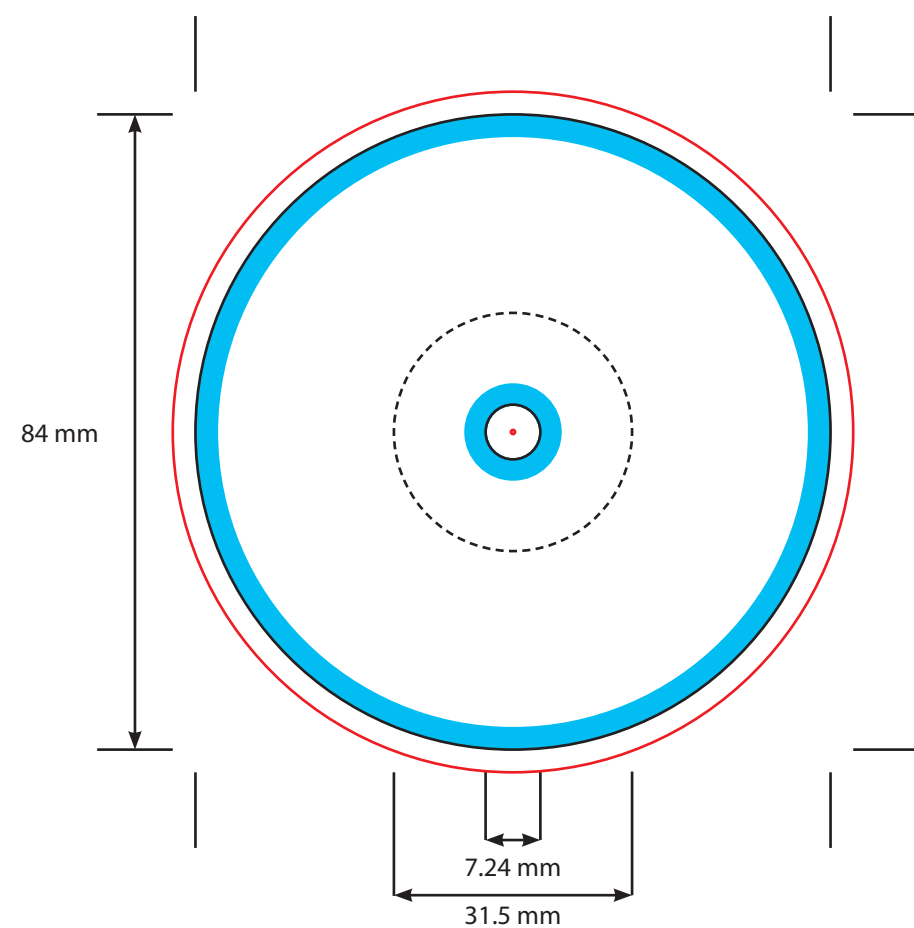

SIDE C

KEY

- Trim Line
- - - Inner Vinyl Ridge (Not a cutting line)
- 3mm Safety Area - *Important text and logos should not be in this area.*
- 3mm Required Bleed Area - *Background should extend to this line.*

Please click [here](#) for useful information on how best to set up and supply your artwork.

For any further questions please email our design team [here](#).

SIDE D

KEY

- Trim Line
- - - - Inner Vinyl Ridge (Not a cutting line)
- 3mm Safety Area - *Important text and logos should not be in this area.*
- 3mm Required Bleed Area - *Background should extend to this line.*