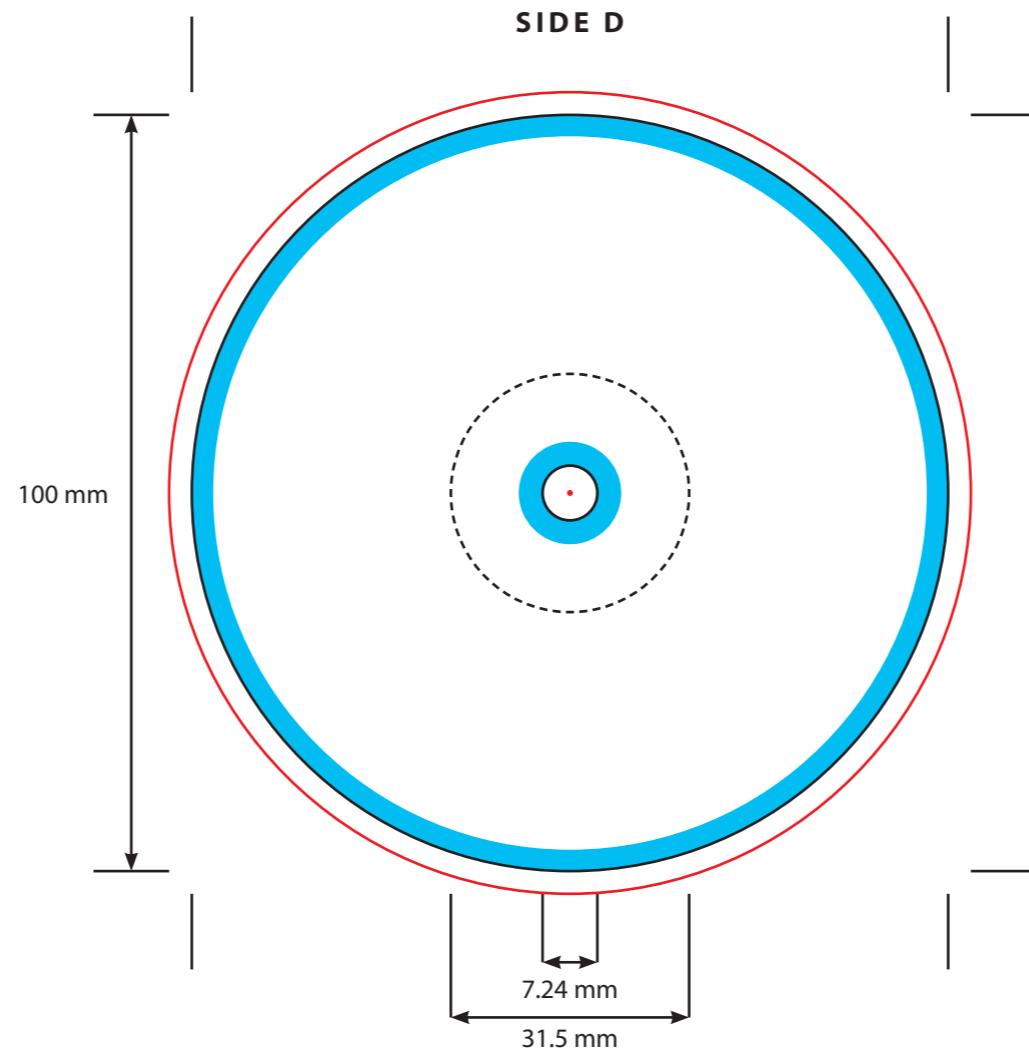

KEY

- Trim Line
- - - Inner Vinyl Ridge (Not a cutting line)
- 3mm Safety Area - Important text and logos should not be in this area.
- 3mm Required Bleed Area - Background should extend to this line.

Please click [here](#) for useful information on the best way to set up and supply your artwork.
For any further questions please email our design team [here](#).