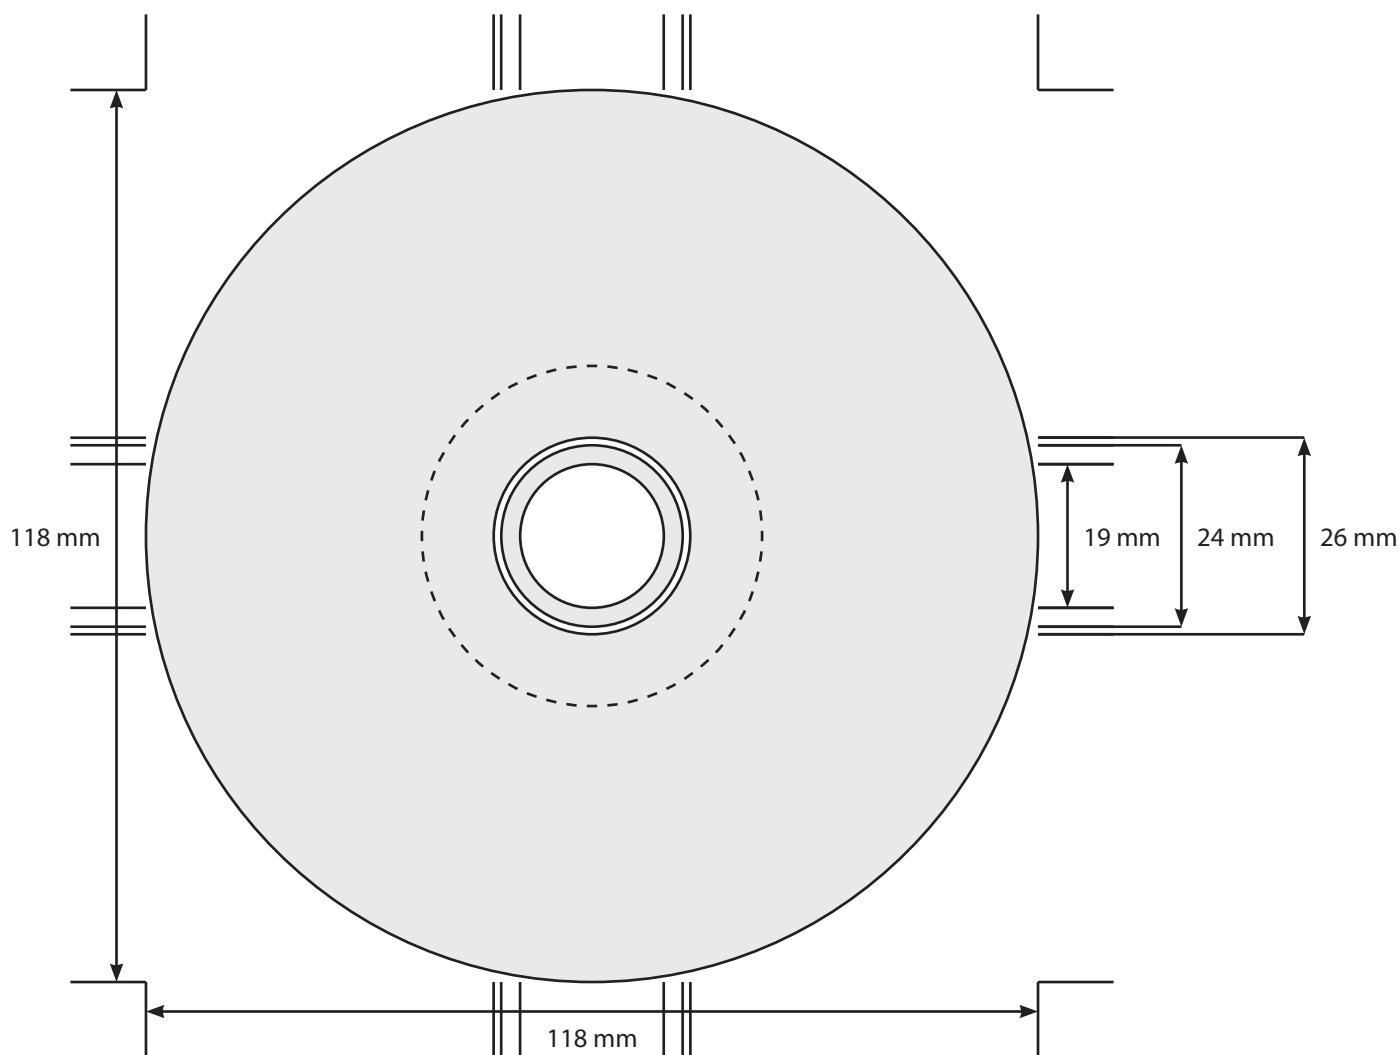

TEMPLATE: CD Onbody - 19mm

SCREEN PRINT COLOUR KEY (IF APPLICABLE)

- 1.
- 2.
- 3.

KEY

-  Disc Print Area
-  ID Band on underside of Disc (Does not interrupt print. Only applicable if not having a white base)