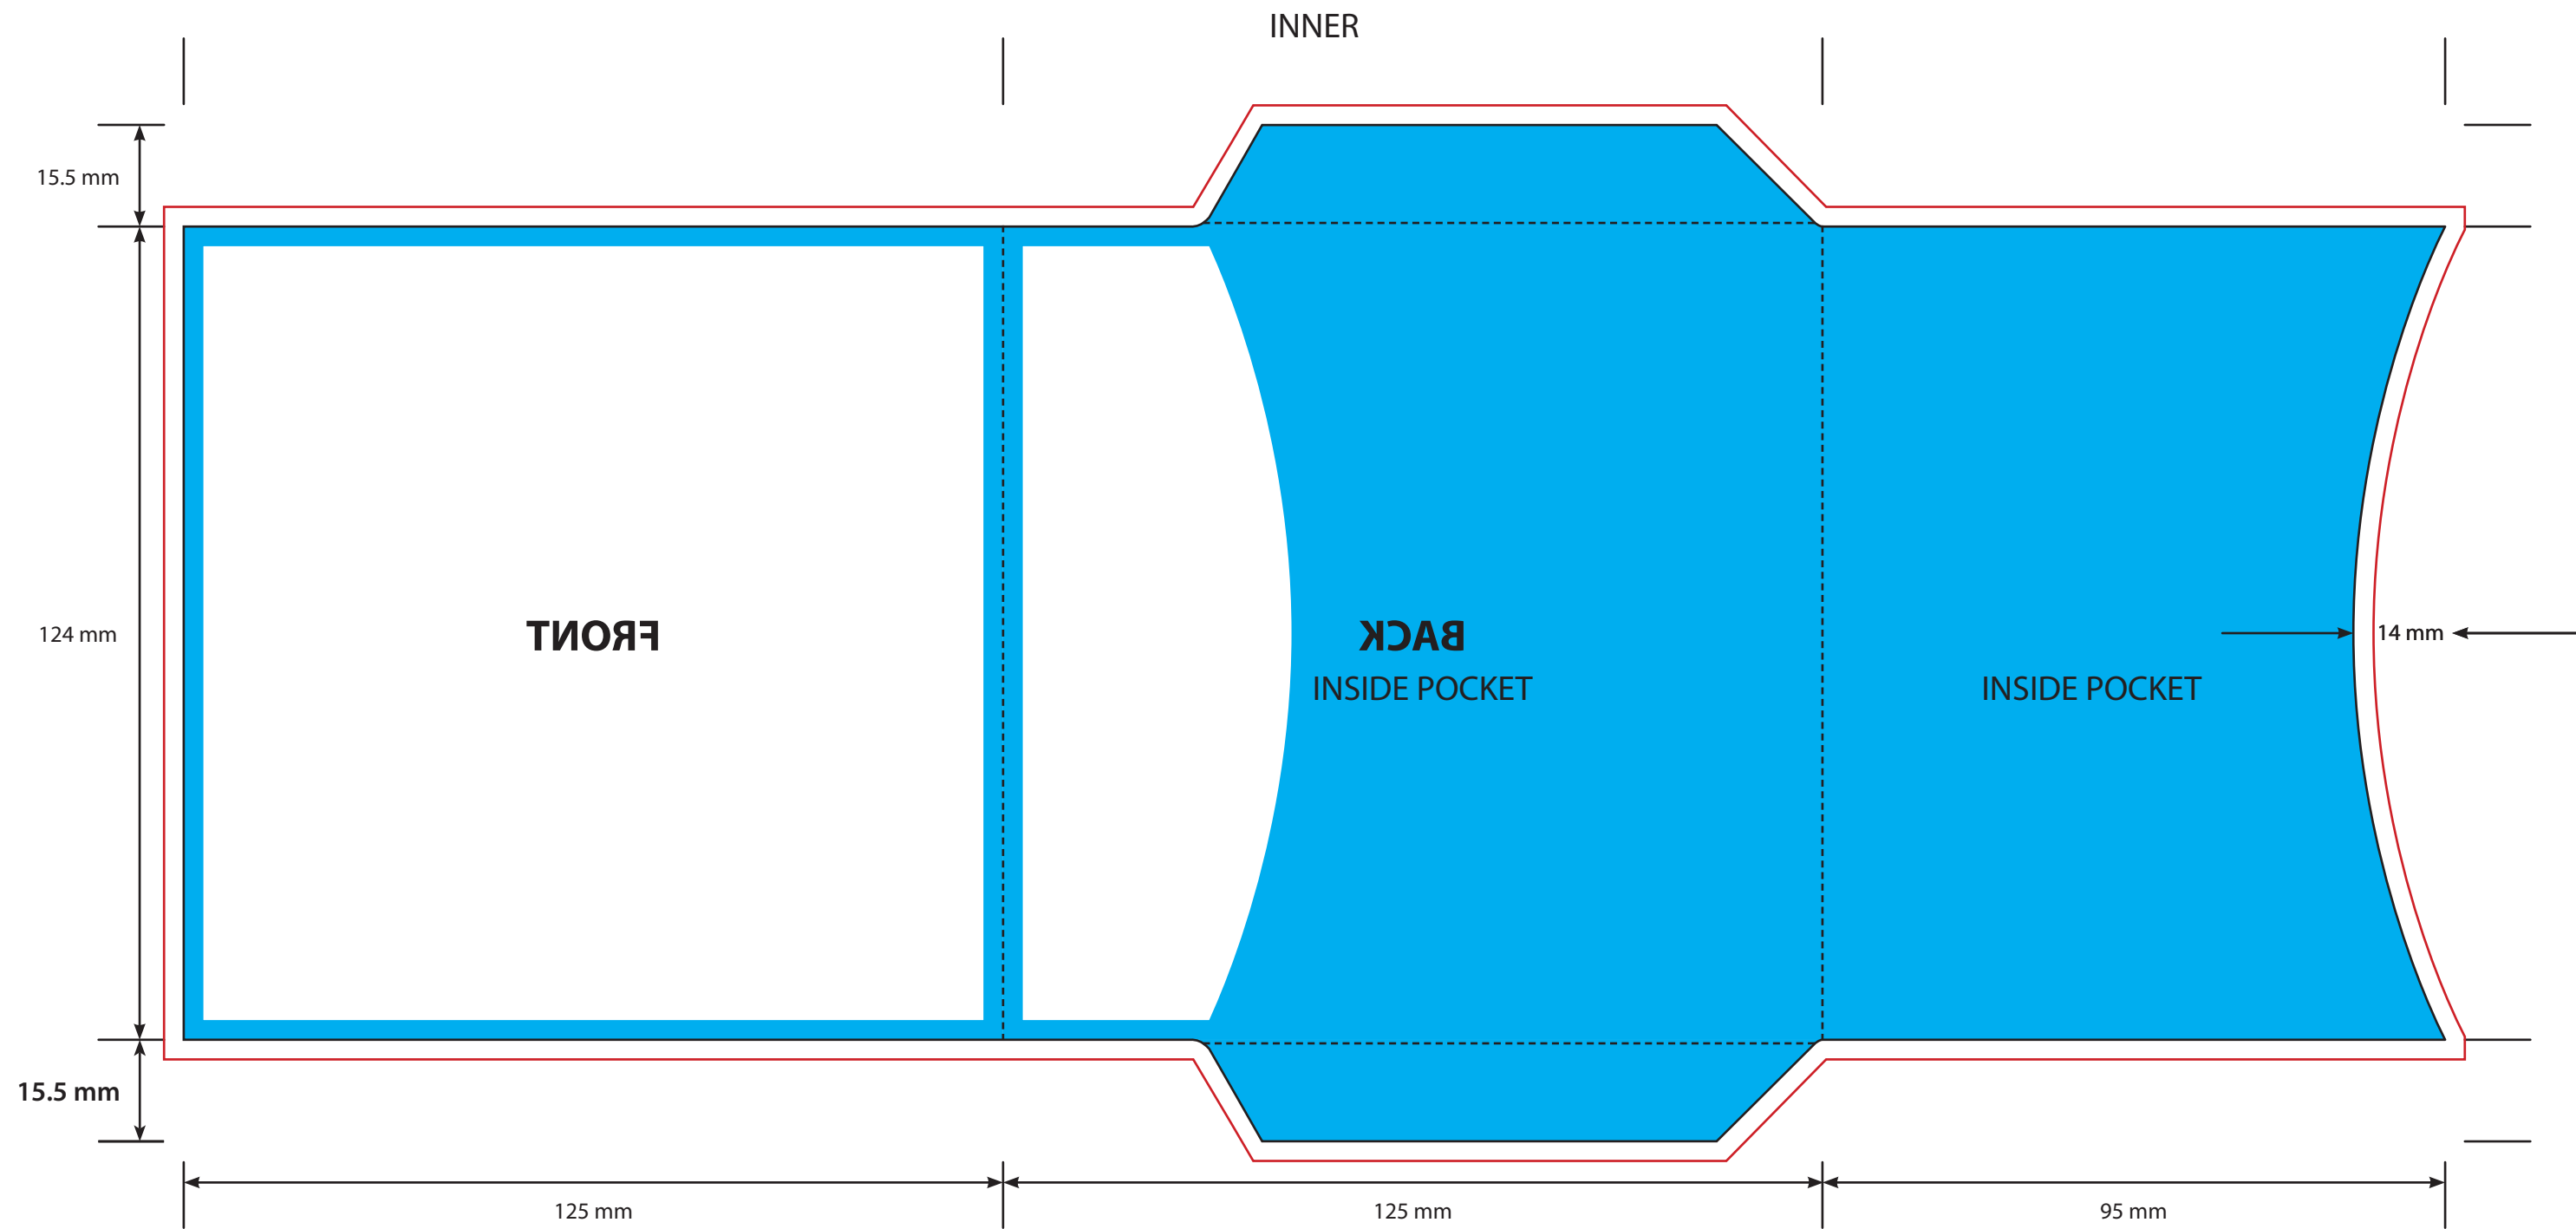

KEY

- Trim Line
- - - - - Fold Line
- 3mm Safety Area - Important text and logos should not be in this area.
- 3mm Required Bleed Area - Background should extend to this line.

AVAILABLE CARD STOCKS *
240gsm White/White > Standard

KEY

- Trim Line
- Fold Line
- 3mm Safety Area - Important text and logos should not be in this area.
- 3mm Required Bleed Area - Background should extend to this line.

AVAILABLE CARD STOCKS *

240gsm White/White > Standard