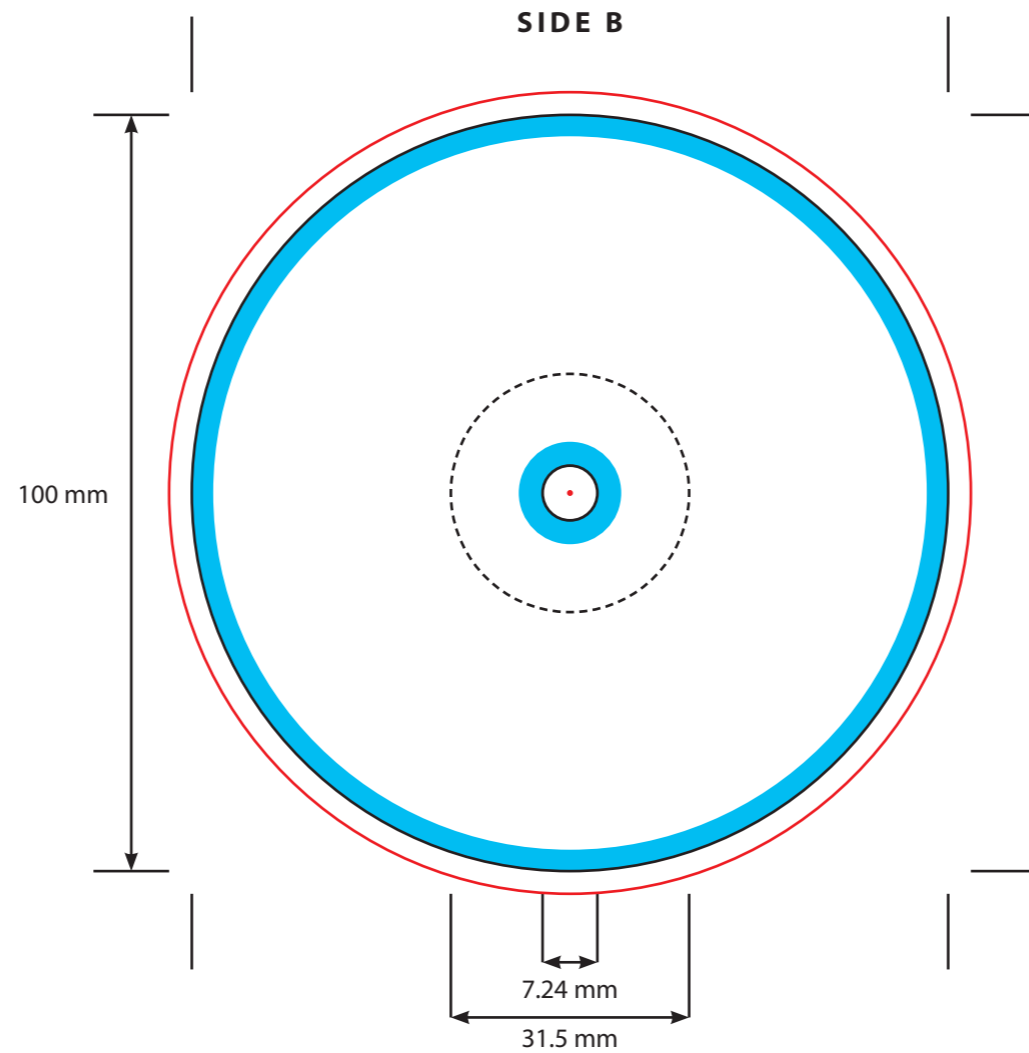

KEY

- Trim Line
- - - Inner Vinyl Ridge (Not a cutting line)
- 3mm Safety Area - *Important text and logos should not be in this area.*
- 3mm Required Bleed Area - *Background should extend to this line.*

Please click [here](#) for useful information on the best way to set up and supply your artwork.
For any further questions please email our design team [here](#).

KEY

- Trim Line
- - - Inner Vinyl Ridge (Not a cutting line)
- 3mm Safety Area - *Important text and logos should not be in this area.*
- 3mm Required Bleed Area - *Background should extend to this line.*