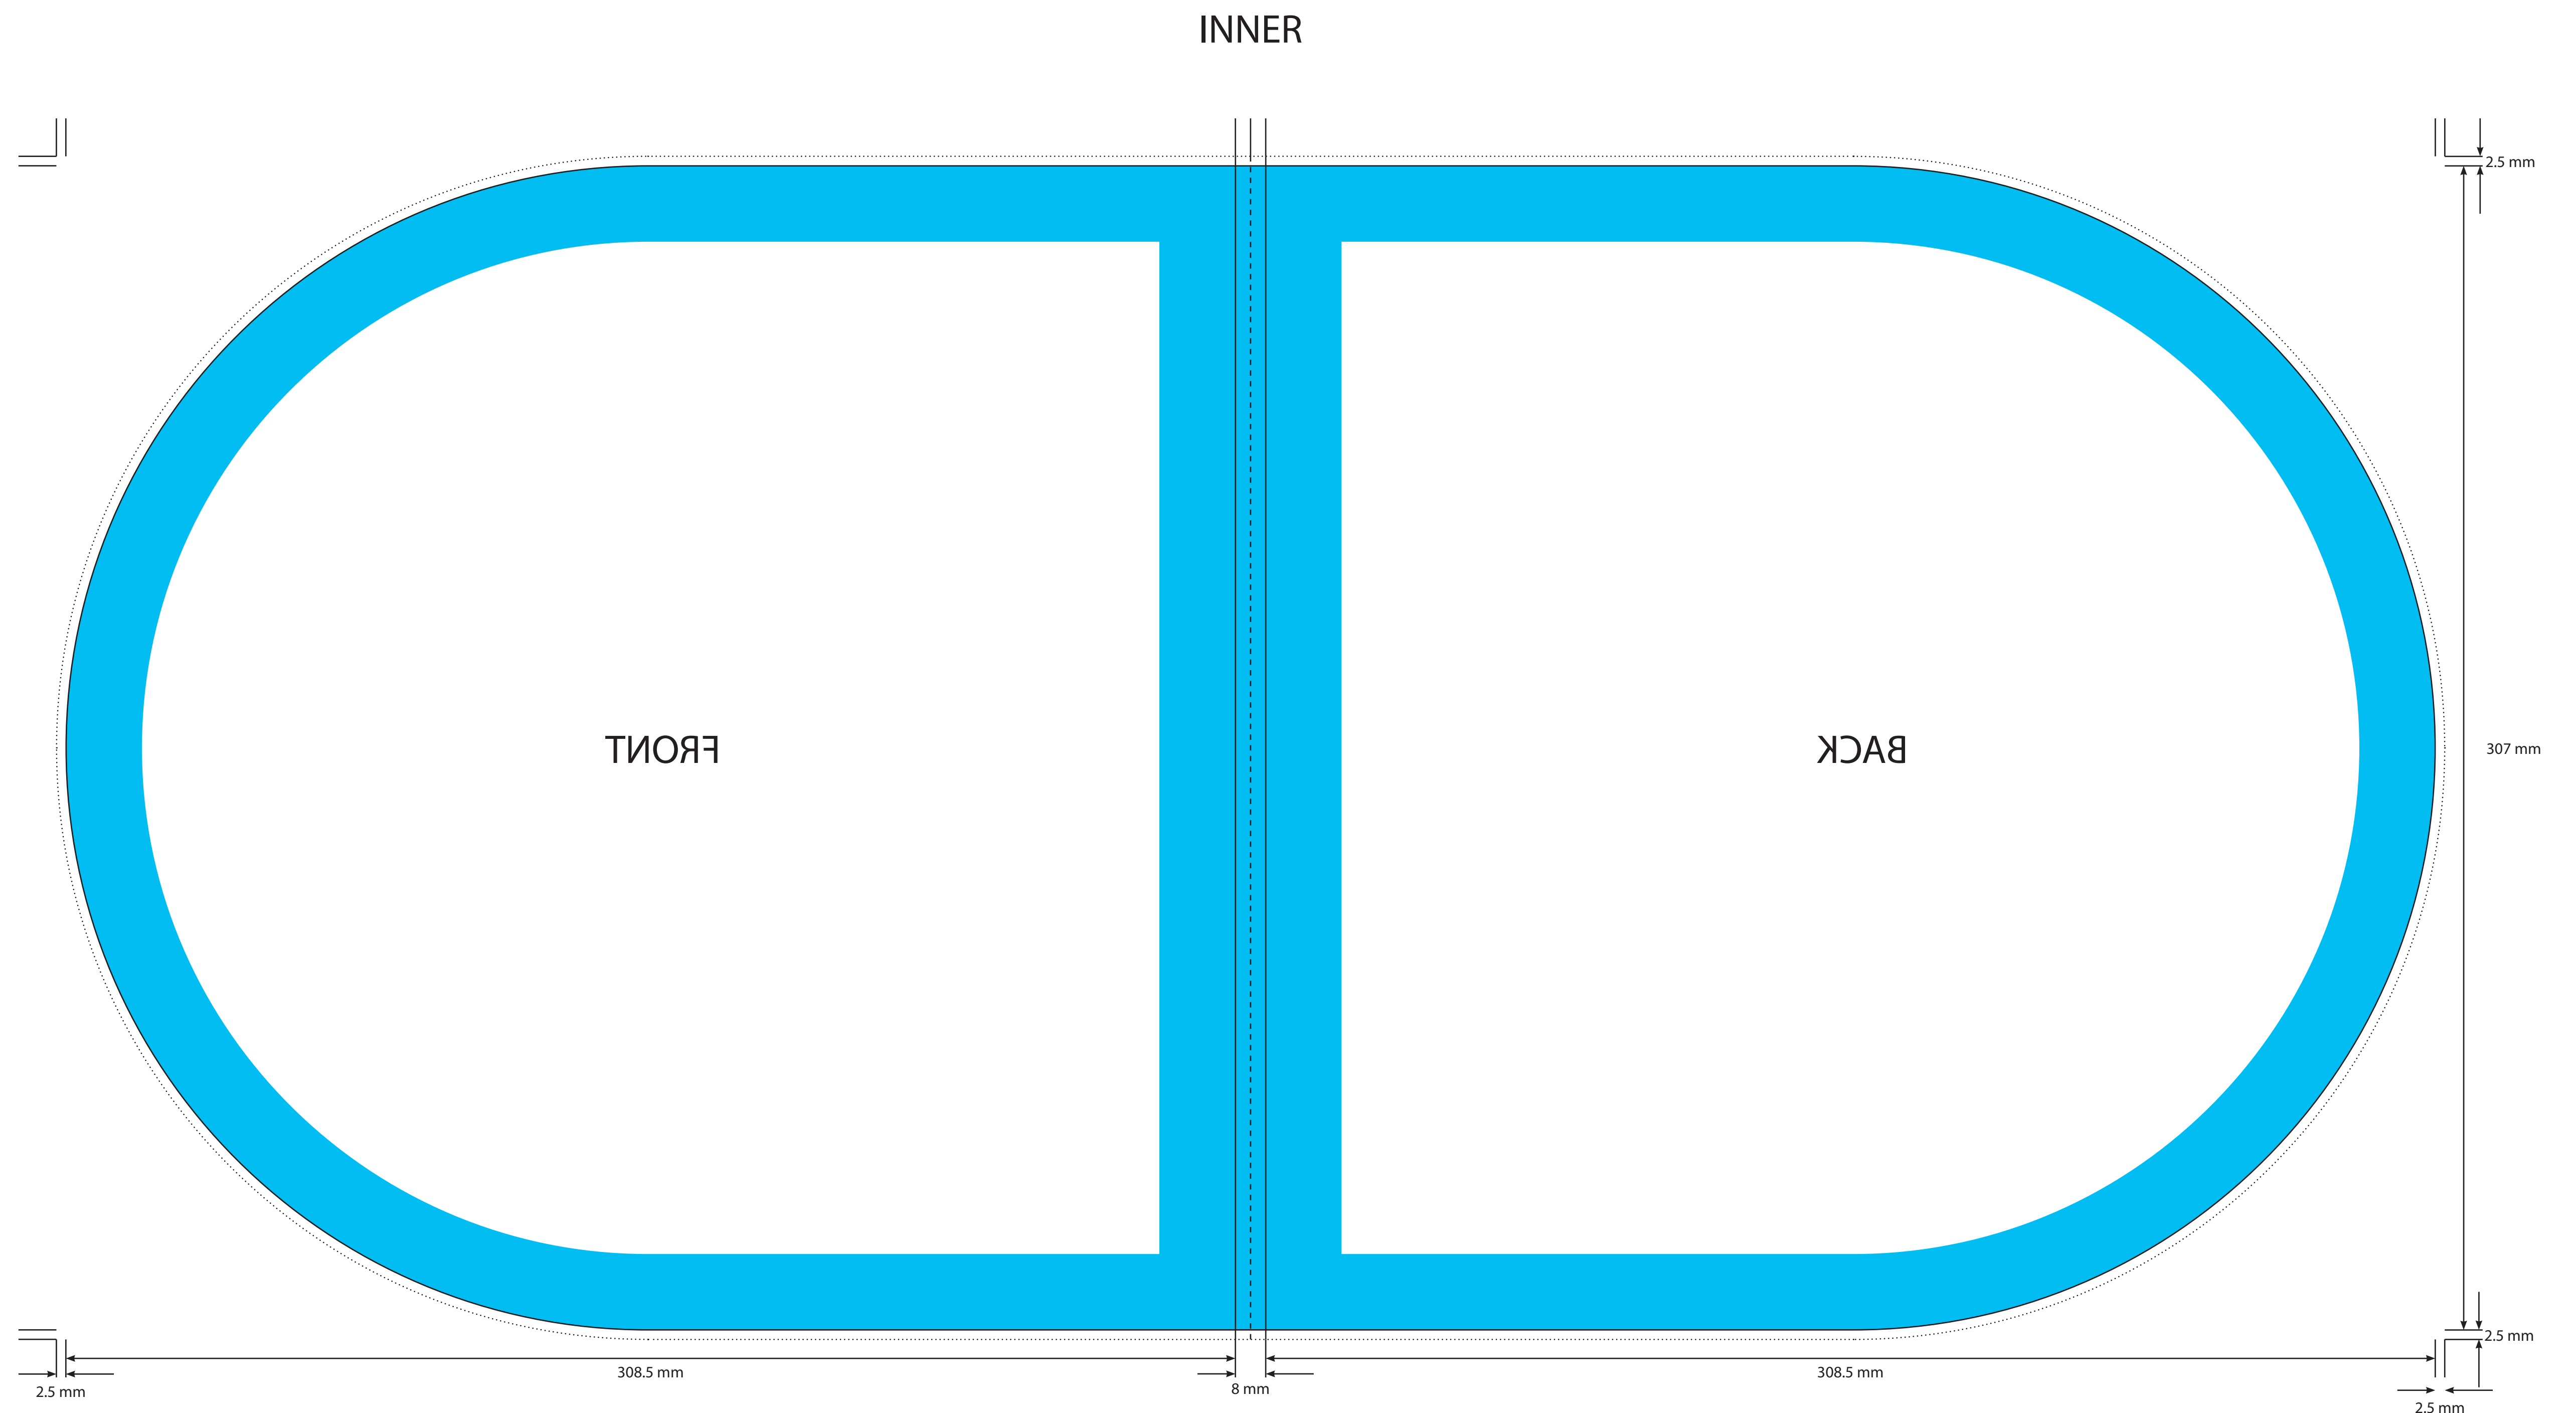

OUTER

KEY

- Trim Line
- Fold Line
- Crimped Edge
- Safety Area - Important text and logos should not be in this area.

Please click [here](#) for useful information on the best way to set up and supply your artwork.  
For any further questions please email our design team [here](#).

KEY

- Trim Line
- - - - - Fold Line
- ..... Crimped Edge
- Safety Area - Important text and logos should not be in this area.

Please click [here](#) for useful information on the best way to set up and supply your artwork.  
For any further questions please email our design team [here](#).