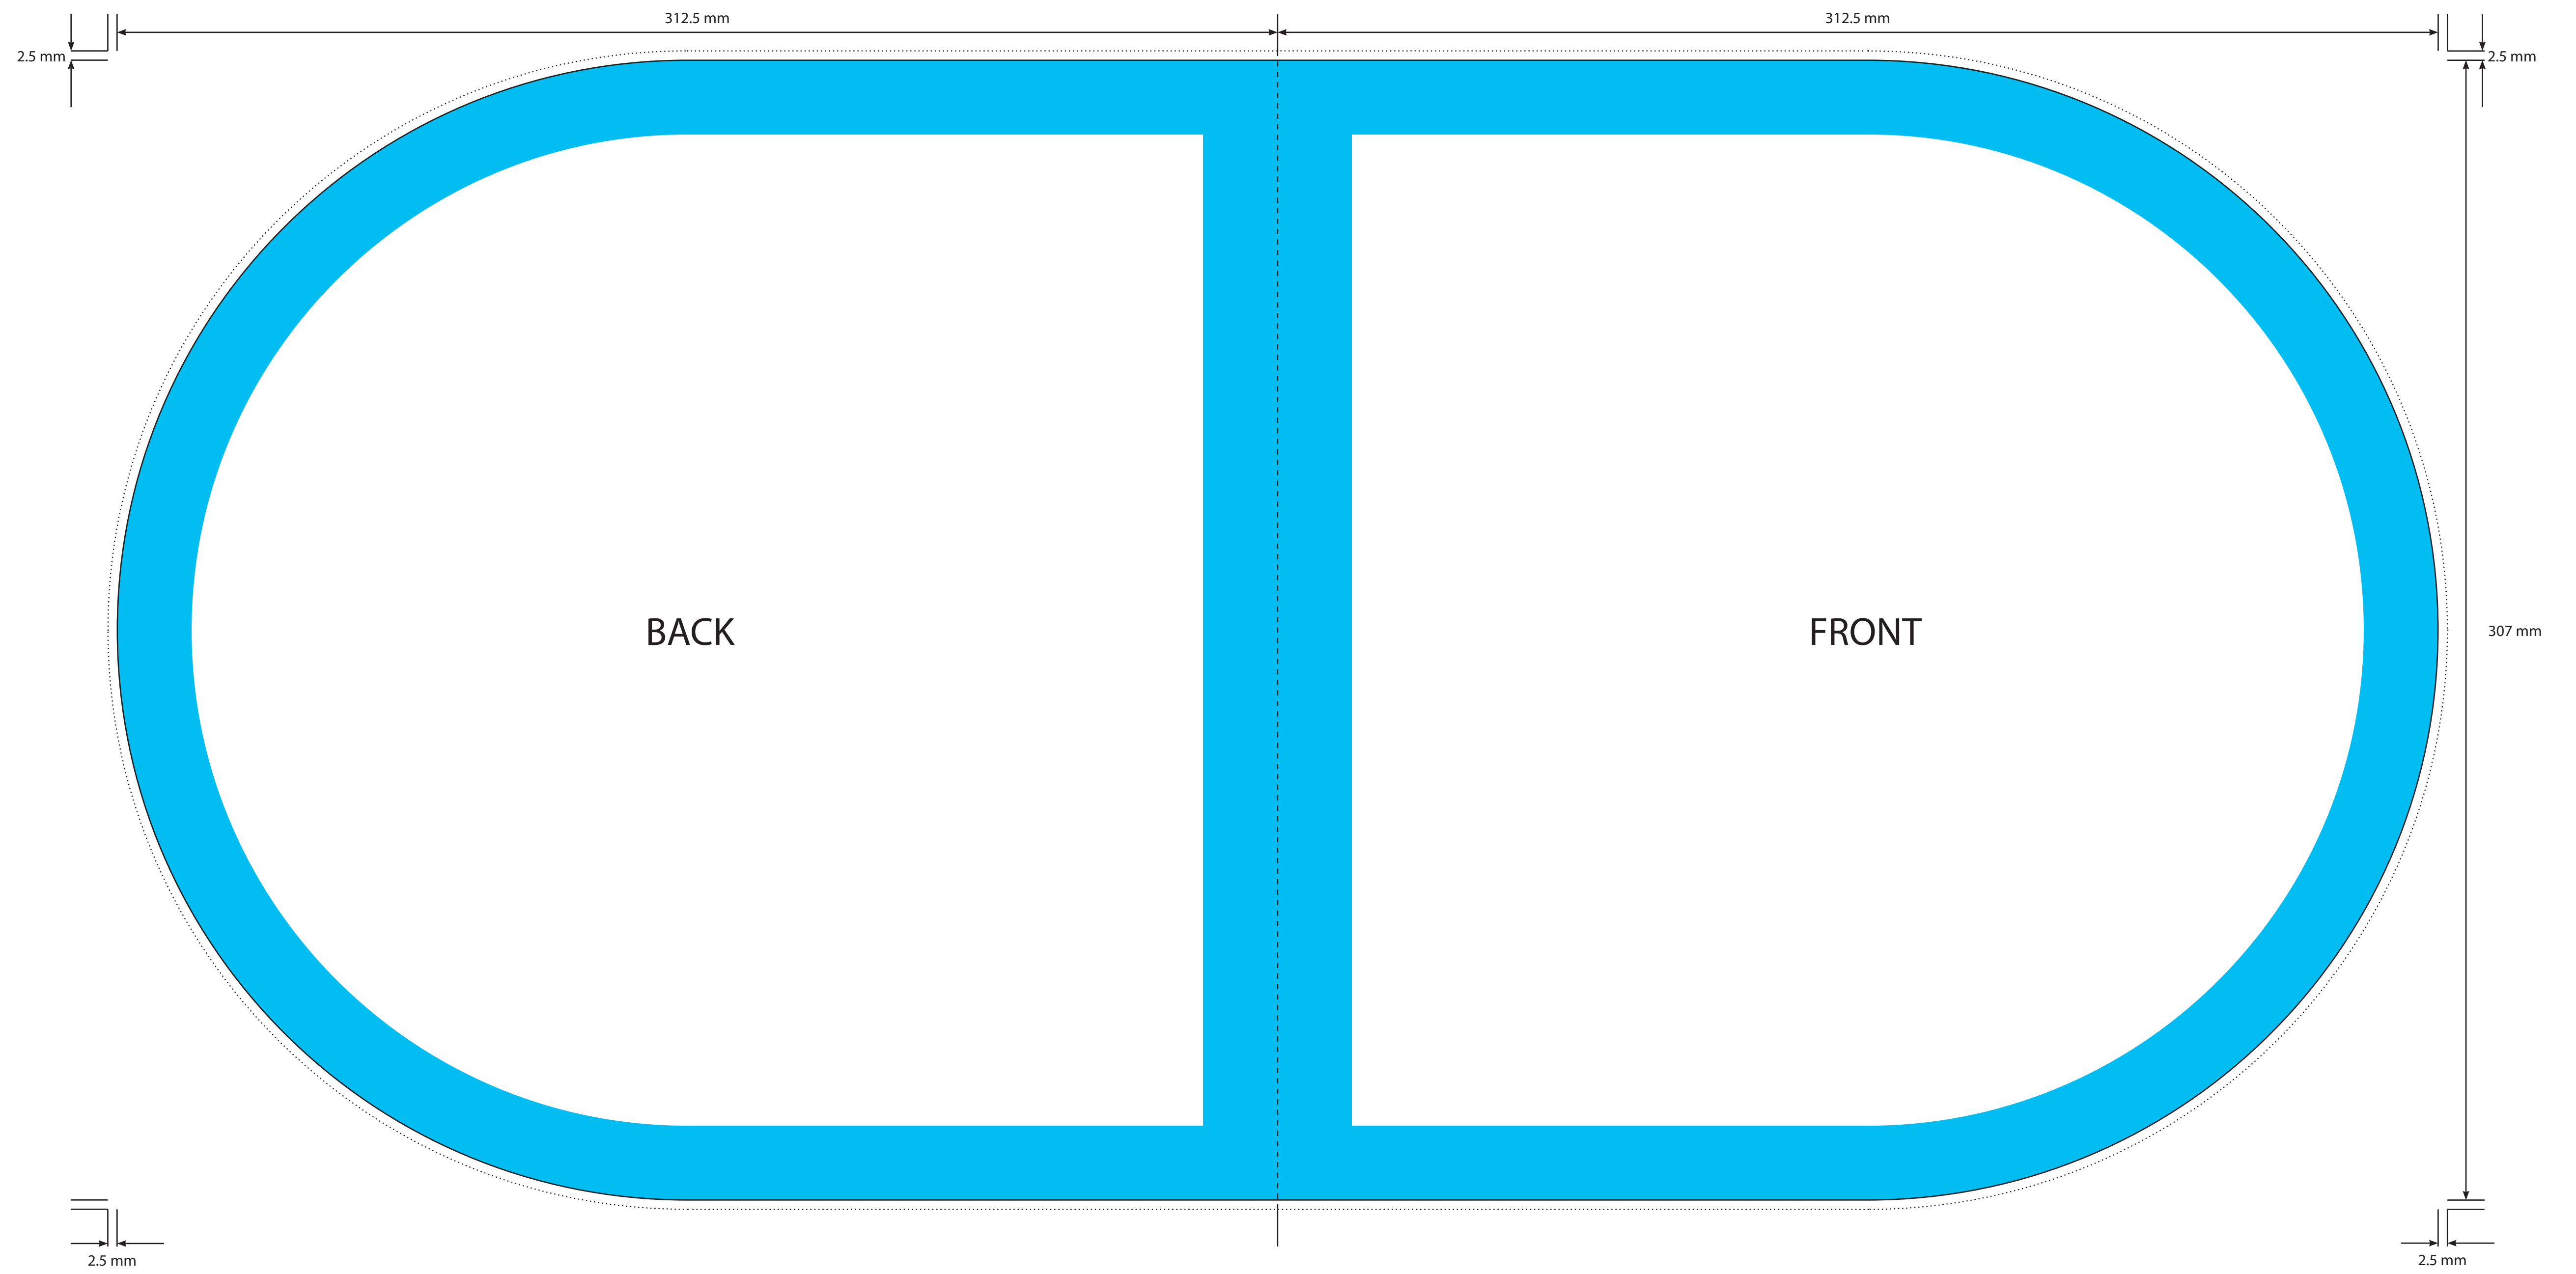

OUTER

KEY

- Trim Line
- Fold Line
- Crimped Edge
- Safety Area - Important text and logos should not be in this area.

Please click [here](#) for useful information on the best way to set up and supply your artwork.  
For any further questions please email our design team [here](#).

KEY

- Trim Line
- - - - - Fold Line
- ..... Crimped Edge
- Safety Area - Important text and logos should not be in this area.

Please click [here](#) for useful information on the best way to set up and supply your artwork.  
For any further questions please email our design team [here](#).