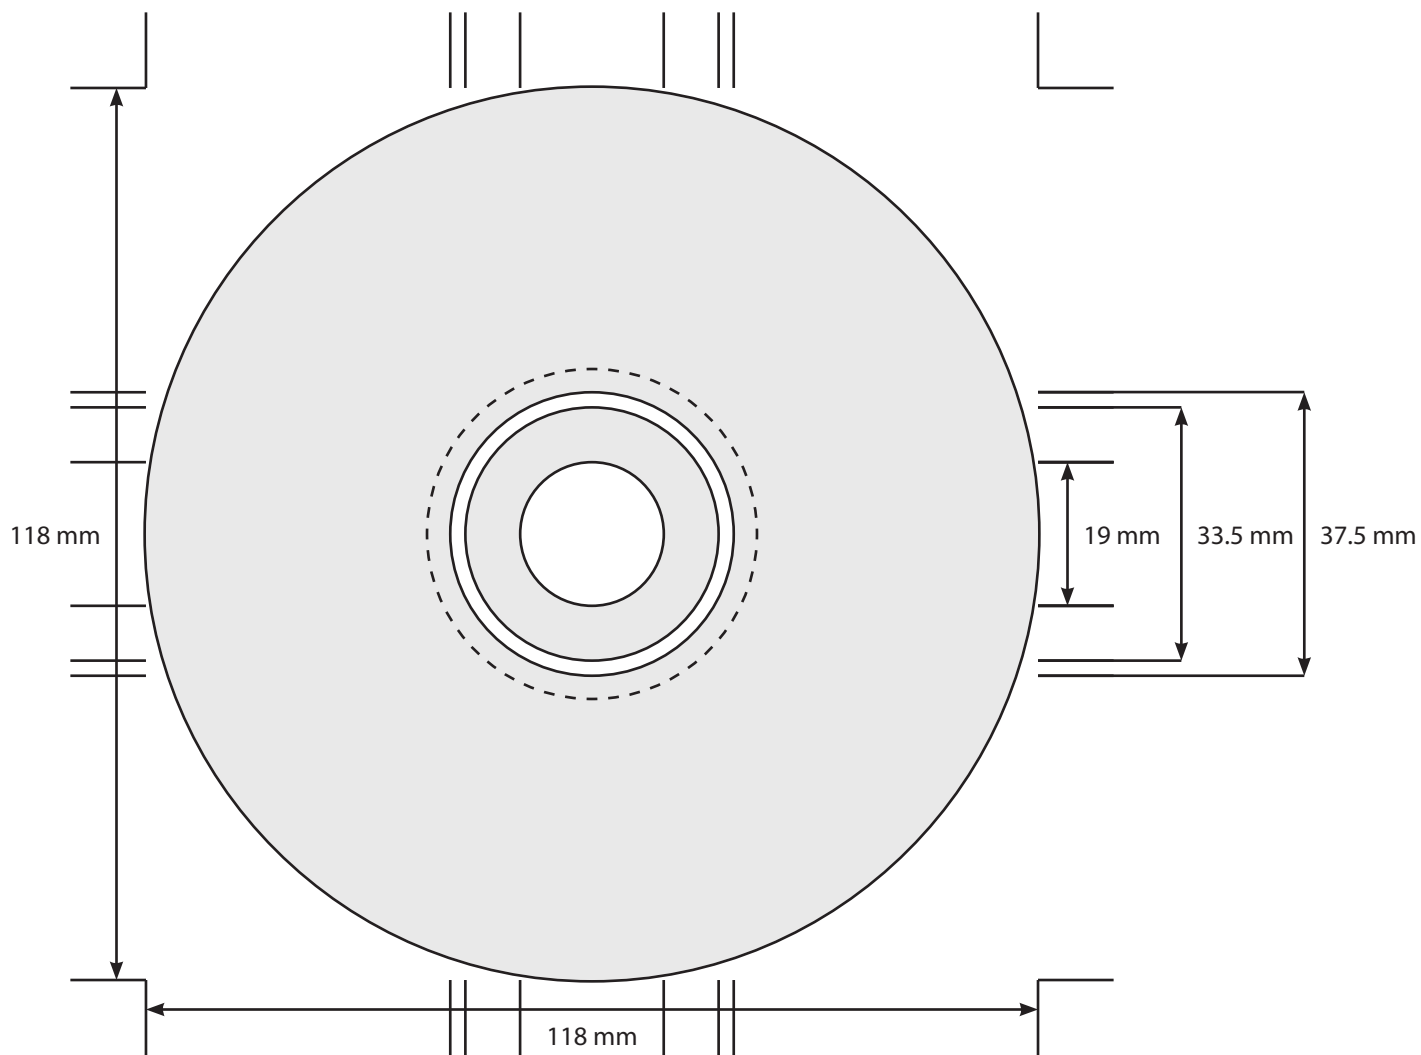

TEMPLATE: DVD-5 Onbody - 19mm

@dmsvinyl

/dmsvinyl

@dmsvinyl

SCREEN PRINT KEY (IF APPLICABLE)

- 1.
- 2.
- 3.

KEY

- Disc Print Area
- - - ID Band on underside of Disc (Does not interrupt print. Only applicable if not having a white base)